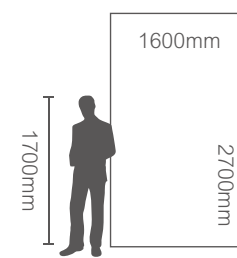

MN029AP271606
鱼肚白 Calacatta Supremo

1600x2700mm
干粒抛
Nanotech Polished

SURFACE CONTINUITY (Faces Supplied Randomly)