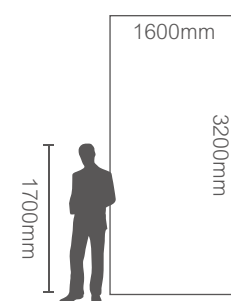

MORE ROOM

MN16320118L-A  
卧虎藏龙  
Nobile Vena Grigia

1600x3200mm  
干粒抛 / 数码哑光  
Nanotech Polished / Satin(Matt)

MORE ROOM

**SURFACE CONTINUITY** (Faces Supplied Randomly)

A-B

MORE ROOM

MORE ROOM