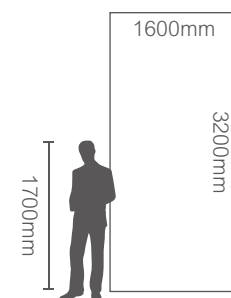

1600x3200mm  
干粒抛  
Nanotech Polished

6mm

**SURFACE CONTINUITY** (Faces Supplied Randomly)

A-B

MORE ROOM

MN16320208L-A  
金玉满堂  
Marmo Antico

1600x3200mm  
干粒抛  
Nanotech Polished

6mm