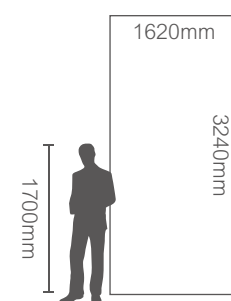

MORE ROOM

MN16320210L-A
玉龙雪山 Extreme

1600x3200mm
干粒抛
Nanotech Polished

6mm

- Scratch Resistant
- Colors Ultra-Nature
- Corrosion Resistance
- Stain Resistant
- Compression Resistant
- Fire Resistant

MORE ROOM

- Kitchen Cabinet
- Vanity
- Outer Wall
- Furniture
- Closet
- TV Bench
- Floor
- Background Wall
- Staircase Step
- Infinite Possibilities

ONE FACE