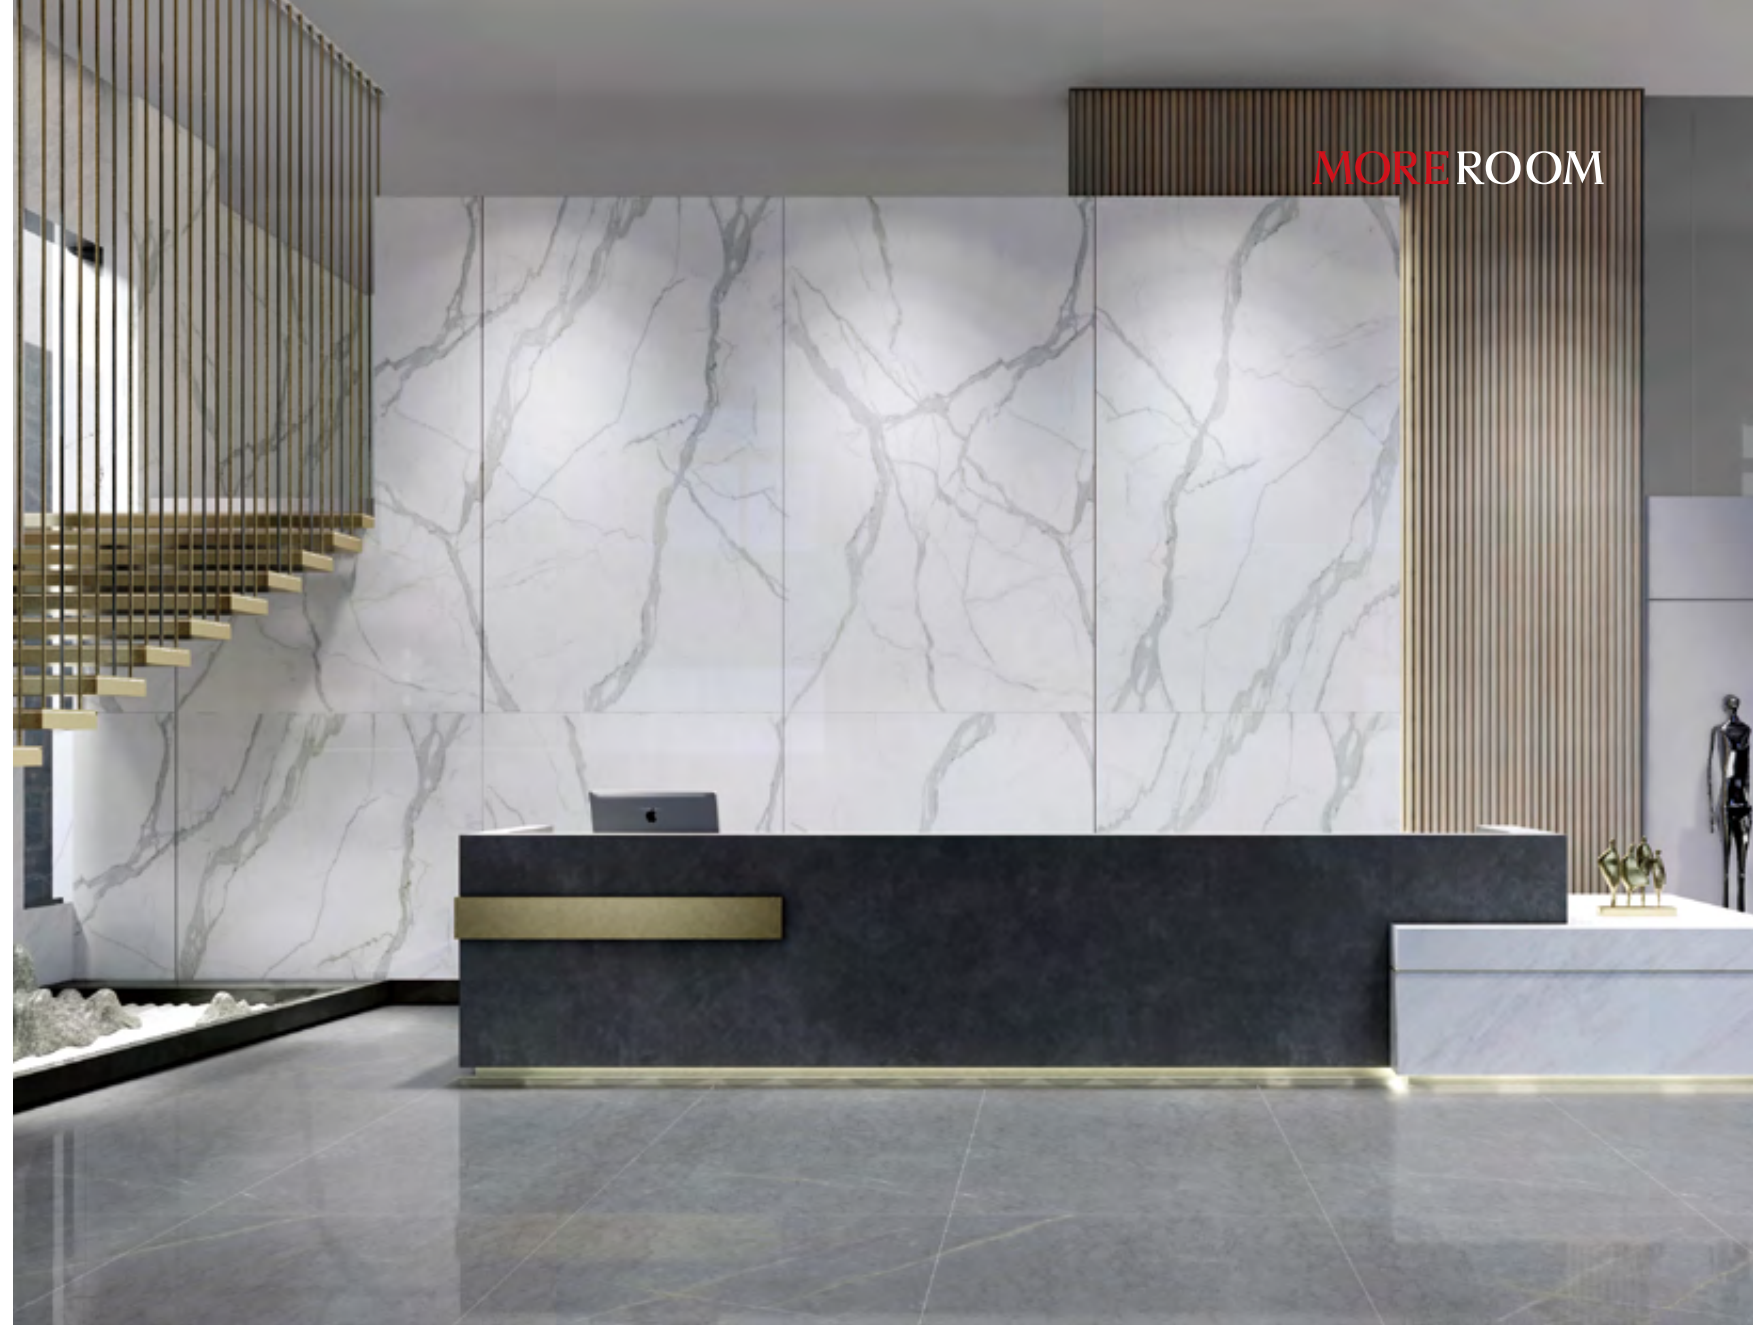

MN005AP271606
MN005AY271606
鱼肚白 Calacatta White

1600x2700mm
干粒抛 / 数码哑光
Nanotech Polished / Satin(Matt)

SURFACE CONTINUITY (Faces Supplied Randomly)