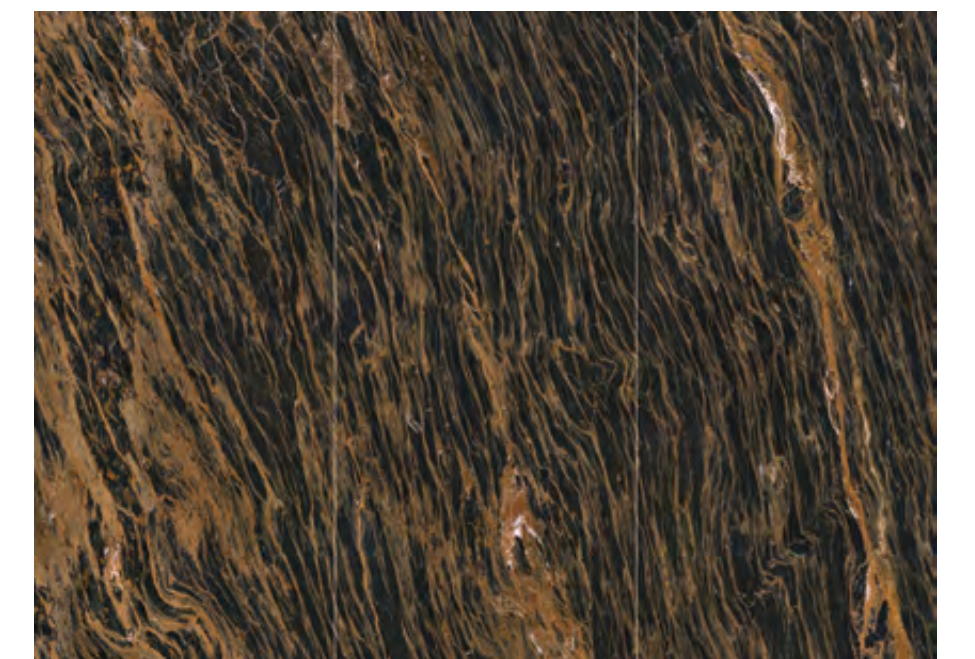

MN033CP261206  
黑金木纹 Persian Portoro

1200x2600mm  
干粒抛  
Nanotech Polished

**SURFACE CONTINUITY** (Faces Supplied Randomly)

MORE ROOM

MN033CP261206  
黑金木纹 Persian Portoro

-  Kitchen Cabinet
-  Vanity
-  Outer Wall
-  Furniture
-  Closet
-  TV Bench
-  Floor
-  Background Wall
-  Staircase Step
-  Infinite Possibilities