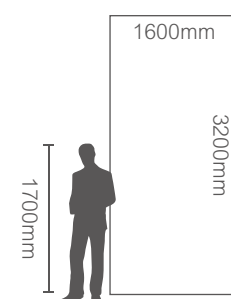

MORE ROOM

MORE ROOM

MN16320114
蛟龙戏水 Statuario

1600x3200mm
干粒抛
Nanotech Polished

6mm