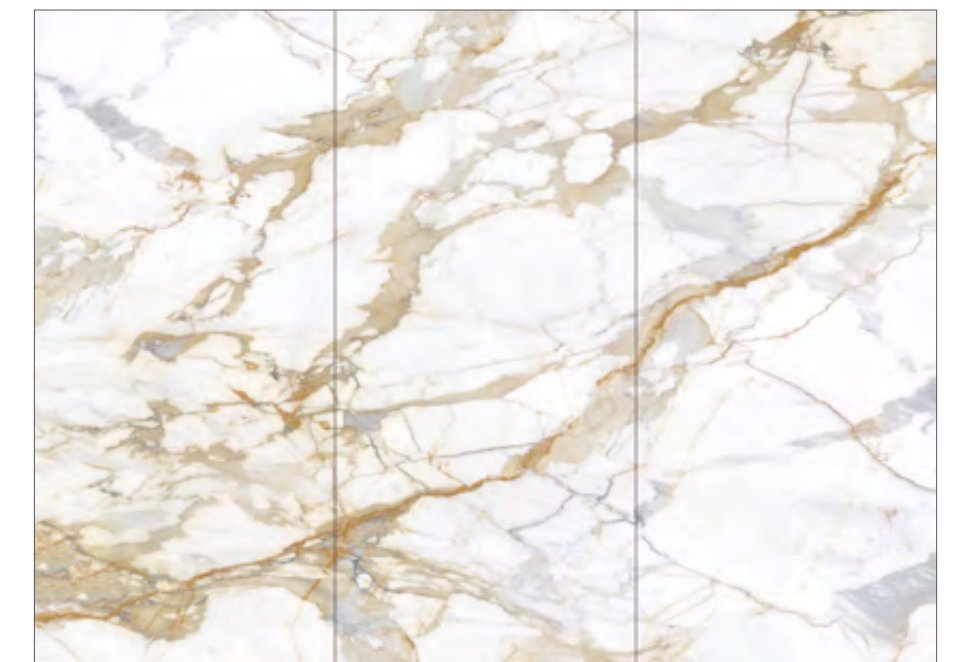

SURFACE CONTINUITY (Faces Supplied Randomly)