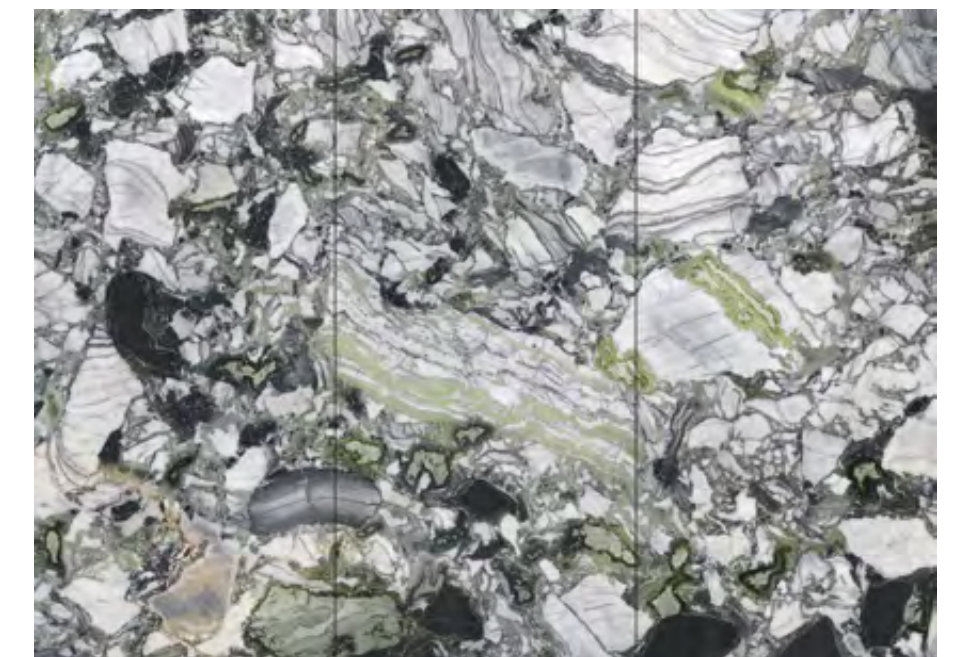

SURFACE CONTINUITY (Faces Supplied Randomly)

A-B-C