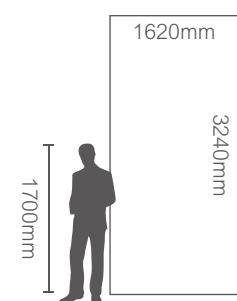

MORE ROOM

MORE ROOM

MN16320112L
锦绣河山 Arabescato

1620x3240mm
干粒抛
Nanotech Polished

6mm

ONE FACE