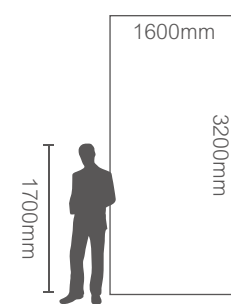

MORE ROOM

MN16320209L-A
流星赶月 Wave

1600x3200mm
干粒抛
Nanotech Polished

6mm

SURFACE CONTINUITY (Faces Supplied Randomly)

A-B