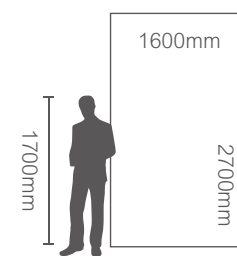

MN005AP271606
MN005AY271606
鱼肚白 Calacatta White

1600x2700mm
干粒抛 / 数码哑光
Nanotech Polished / Satin(Matt)

SURFACE CONTINUITY (Faces Supplied Randomly)