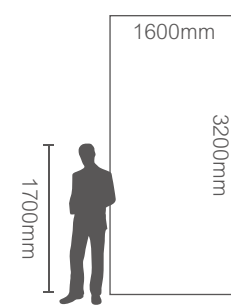

6mm

ONE FACE

MORE ROOM

MN16320111L-A  
风舞九天 Statuario

1600x3200mm  
干粒抛 / 数码哑光  
Nanotech Polished / Satin(Matt)

MORE ROOM

**SURFACE CONTINUITY** (Faces Supplied Randomly)

A-B-C-D