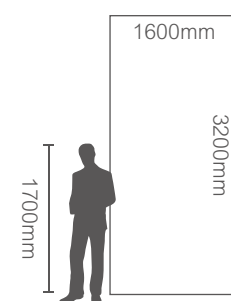

MN16320303Y
十里红妆 Metal-Rust

1600x3200mm
数码哑光
Satin(Matt)

ONE FACE