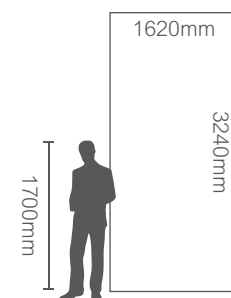

1620x3240mm
模具数码哑光
Honed

ONE FACE