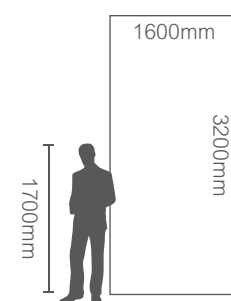

MN16320116L-A
一衣带水
Statuario Pura

1600x3200mm
干粒抛 / 数码哑光
Nanotech Polished / Satin(Matt)

SURFACE CONTINUITY (Faces Supplied Randomly)

A-B