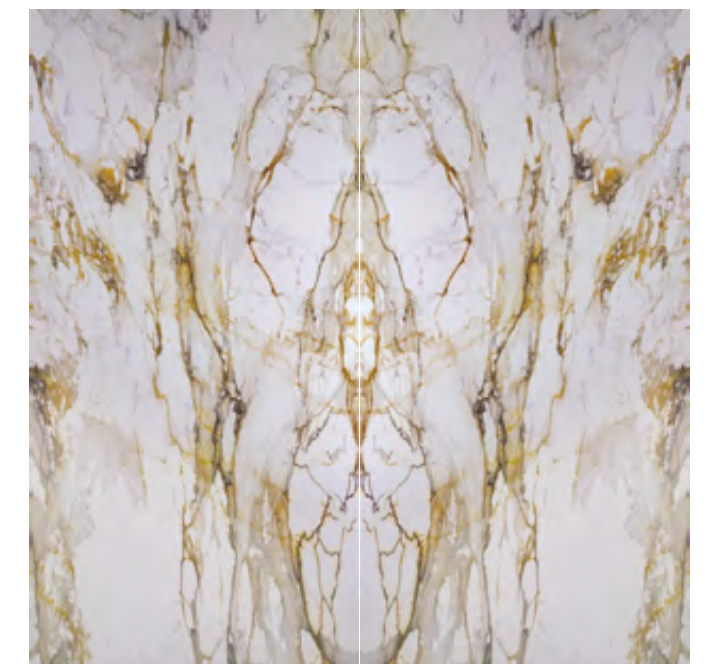

MN16320208L-A
金玉满堂
Marmo Antico

1600x3200mm
干粒抛
Nanotech Polished

6mm

SURFACE CONTINUITY (Faces Supplied Randomly)