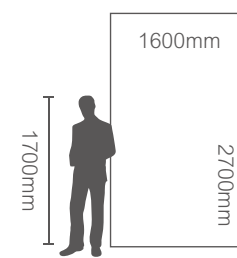

1600x2700mm  
干粒抛  
Nanotech Polished

**SURFACE CONTINUITY** (Faces Supplied Randomly)

A-B-C

MORE ROOM

MORE ROOM

MN041AP271606  
雅士白 Ariston White

1600x2700mm  
干粒抛  
Nanotech Polished

**SURFACE CONTINUITY** (Faces Supplied Randomly)