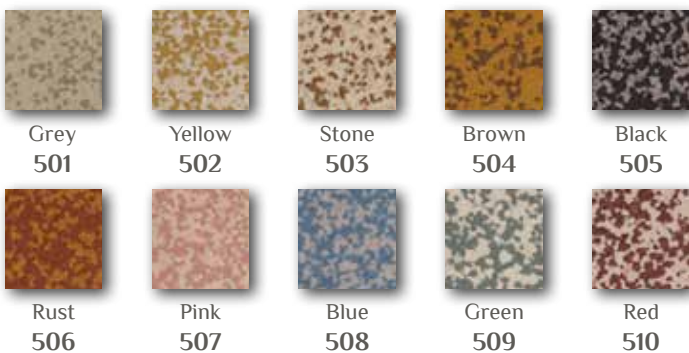

Plain colours

Porphyry

Speckled

Squares

1.2x1.2 / 2x2 / 3.5x3.5 / 5x5 / 7x7 / 10x10 / 15x15 / 20x20cm

❖ Available sizes and thicknesses

- ◆ 1.2x1.2cm - 3.8/5mm
- ◆ 2x2cm - 3.8mm
- ◆ 3.5x3.5cm - 9mm
- ◆ 5x5cm - 5/9mm
- ◆ 7x7cm - 9mm
- ◆ 10x10cm - 9mm
- ◆ 15x15cm - 9mm
- ◆ 20x20cm - 9mm

❖ Available surface types

- ◆ Smooth (all sizes)
- ◆ Antislip (5x5 and 10x10cm sizes, please refer to Page 71)

PLAIN COLOUR

Composition:

- ◆ Black 2x2cm

Assembled on sheets of 30.8x30.8cm

Straight or Brickbond patterns

Two patterns are possible: the straight pattern as illustrated by the example on the left or the brickbond pattern.

CHECKER

Composition:

- ◆ Black 10x10cm
- ◆ Super White 10x10cm

Loose or assembled on sheets of 30.7x30.7cm

45° angle installation

Use an angle of 45° when installing this pattern for an alternative look.

RANDOM MIX

Composition:

- ◆ 34% Super White 2x2cm
- ◆ 33% Pale Green 2x2cm
- ◆ 33% Dark Green 2x2cm

Assembled on sheets of 30.8x30.8cm