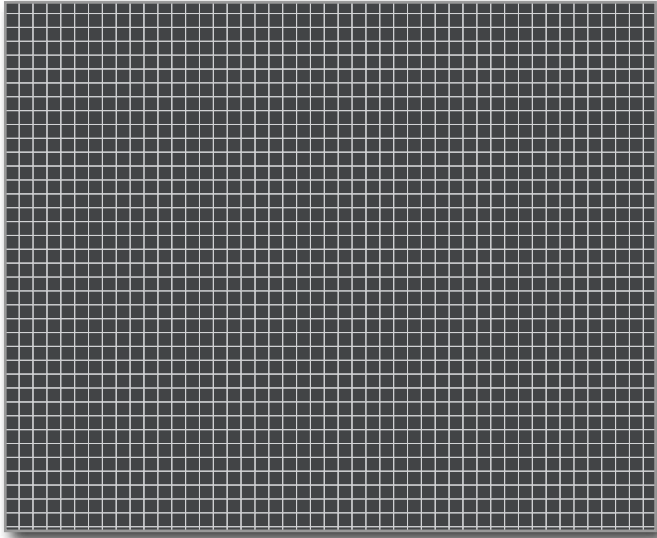

Plain colours

Porphyry

Speckled

Squares

1.2x1.2 / 2x2 / 3.5x3.5 / 5x5 / 7x7 / 10x10 / 15x15 / 20x20cm

❖ Available sizes and thicknesses

- ◆ 1.2x1.2cm - 3.8/5mm
- ◆ 2x2cm - 3.8mm
- ◆ 3.5x3.5cm - 9mm
- ◆ 5x5cm - 5/9mm
- ◆ 7x7cm - 9mm
- ◆ 10x10cm - 9mm
- ◆ 15x15cm - 9mm
- ◆ 20x20cm - 9mm

❖ Available surface types

- ◆ Smooth (all sizes)
- ◆ Antislip (5x5 and 10x10cm sizes, please refer to Page 71)

PLAIN COLOUR

Composition:

- ◆ Black 2x2cm

Assembled on sheets of 30.8x30.8cm

Straight or Brickbond patterns

Two patterns are possible: the straight pattern as illustrated by the example on the left or the brickbond pattern.

CHECKER

Composition:

- ◆ Black 10x10cm
- ◆ Super White 10x10cm

Loose or assembled on sheets of 30.7x30.7cm

45° angle installation

Use an angle of 45° when installing this pattern for an alternative look.

RANDOM MIX

Composition:

- ◆ 34% Super White 2x2cm
- ◆ 33% Pale Green 2x2cm
- ◆ 33% Dark Green 2x2cm

Assembled on sheets of 30.8x30.8cm