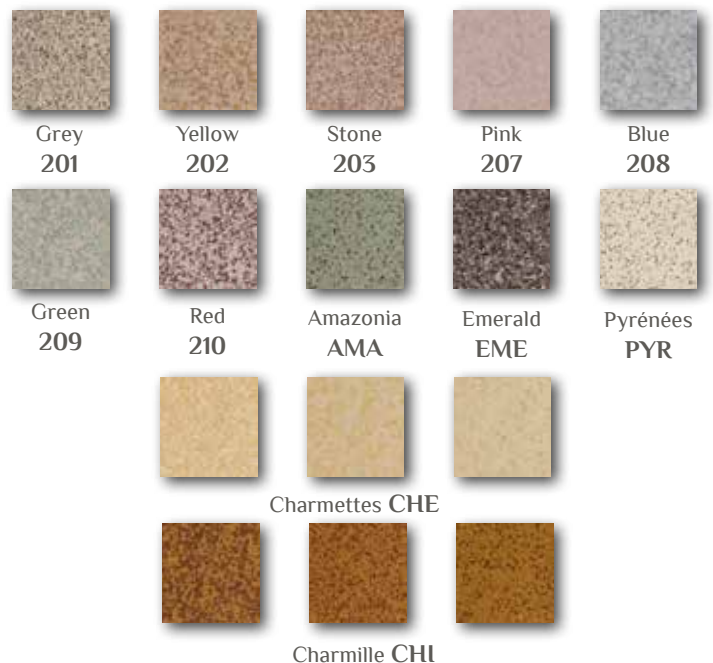

Plain colours

Porphyry

Speckled

Squares

1.2x1.2 / 2x2 / 3.5x3.5 / 5x5 / 7x7 / 10x10 / 15x15 / 20x20cm

❖ Available sizes and thicknesses

- ◆ 1.2x1.2cm - 3.8/5mm
- ◆ 2x2cm - 3.8mm
- ◆ 3.5x3.5cm - 9mm
- ◆ 5x5cm - 5/9mm
- ◆ 7x7cm - 9mm
- ◆ 10x10cm - 9mm
- ◆ 15x15cm - 9mm
- ◆ 20x20cm - 9mm

❖ Available surface types

- ◆ Smooth (all sizes)
- ◆ Antislip (5x5 and 10x10cm sizes, please refer to Page 71)

PLAIN COLOUR

Composition:

- ◆ Black 2x2cm

Assembled on sheets of 30.8x30.8cm

Straight or Brickbond patterns

Two patterns are possible: the straight pattern as illustrated by the example on the left or the brickbond pattern.

CHECKER

Composition:

- ◆ Black 10x10cm
- ◆ Super White 10x10cm

Loose or assembled on sheets of 30.7x30.7cm

45° angle installation

Use an angle of 45° when installing this pattern for an alternative look.

RANDOM MIX

Composition:

- ◆ 34% Super White 2x2cm
- ◆ 33% Pale Green 2x2cm
- ◆ 33% Dark Green 2x2cm

Assembled on sheets of 30.8x30.8cm