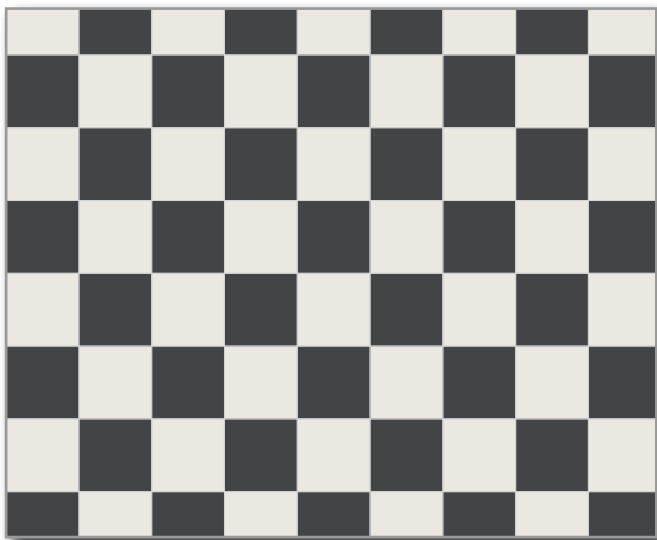

❖ Available surface types

- ◆ Smooth (all sizes)
- ◆ Antislip (5x5 and 10x10cm sizes, please refer to Page 71)

PLAIN COLOUR

Composition:

- ◆ Black 2x2cm

Assembled on sheets of 30.8x30.8cm

Straight or Brickbond patterns

Two patterns are possible: the straight pattern as illustrated by the example on the left or the brickbond pattern.

CHECKER

Composition:

- ◆ Black 10x10cm
- ◆ Super White 10x10cm

Loose or assembled on sheets of 30.7x30.7cm