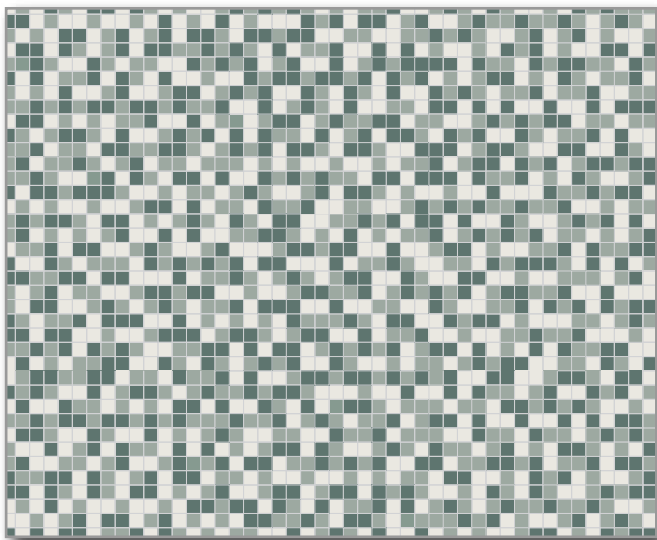

❖ Available surface types

- ◆ Smooth (all sizes)
- ◆ Antislip (5x5 and 10x10cm sizes, please refer to Page 71)

PLAIN COLOUR

Composition:

- ◆ Black 2x2cm

Assembled on sheets of 30.8x30.8cm

Straight or Brickbond patterns

Two patterns are possible: the straight pattern as illustrated by the example on the left or the brickbond pattern.

CHECKER

Composition:

- ◆ Black 10x10cm
- ◆ Super White 10x10cm

Loose or assembled on sheets of 30.7x30.7cm

45° angle installation

Use an angle of 45° when installing this pattern for an alternative look.

RANDOM MIX

Composition:

- ◆ 34% Super White 2x2cm
- ◆ 33% Pale Green 2x2cm
- ◆ 33% Dark Green 2x2cm

Assembled on sheets of 30.8x30.8cm