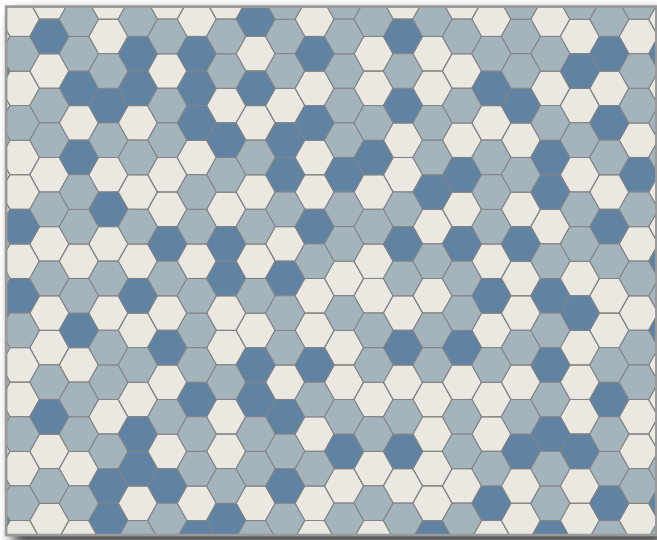

Assembled on sheets of 29.2x31.8cm

SPECIAL DESIGN

BA02 - "HERRINGBONE PATTERN"

Composition:

- ◆ Pale Blue 2.35x5cm
- ◆ Black 2.35x5cm

Assembled on sheets of 28.4x28.4cm

SPECIAL DESIGN

BC01

Composition:

- ◆ Old Pink 2.35x5cm
- ◆ Parma 5x5cm

Assembled on sheets of 31.8x31.8cm

PLAIN COLOUR

Composition:

- ◆ 10cm Red Hexagons

Loose or assembled on sheets of 29.3x30.3cm

RANDOM MIX

Composition:

- ◆ 20% Dark Blue 5cm Hexagons
- ◆ 40% Pale Blue 5cm Hexagons
- ◆ 40% Super White 5cm Hexagons

Assembled on sheets of 28.1x29.5cm

SPECIAL DESIGN

“SOCCER BALL”

Composition:

- ◆ Pearl Grey 10cm Hexagons
- ◆ Black 10cm Hexagons

Loose or assembled on sheets

SPECIAL DESIGN

“FLOWER 1”

Composition:

- ◆ Pearl Grey 10cm Hexagons
- ◆ Super White 10cm Hexagons
- ◆ Blue 10cm Hexagons
- ◆ Black 10cm Hexagons

Loose tiles

SPECIAL DESIGN

“FLOWER 2”