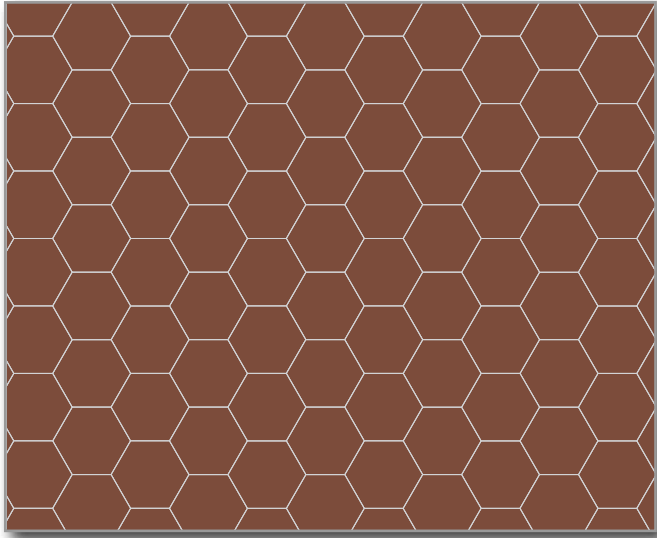

PLAIN COLOUR

Composition:

- 10cm Red Hexagons

Loose or assembled on sheets of 29.3x30.3cm