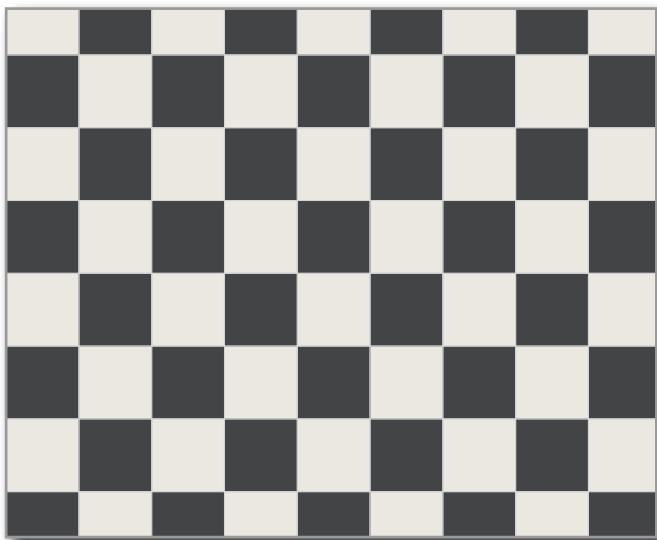

Plain colours

Porphyry

Speckled

PLAIN COLOUR

Composition:

- ◆ Black 2x2cm

Assembled on sheets of 30.8x30.8cm

Straight or Brickbond patterns

Two patterns are possible: the straight pattern as illustrated by the example on the left or the brickbond pattern.

CHECKER

Composition:

- ◆ Black 10x10cm
- ◆ Super White 10x10cm

Loose or assembled on sheets of 30.7x30.7cm