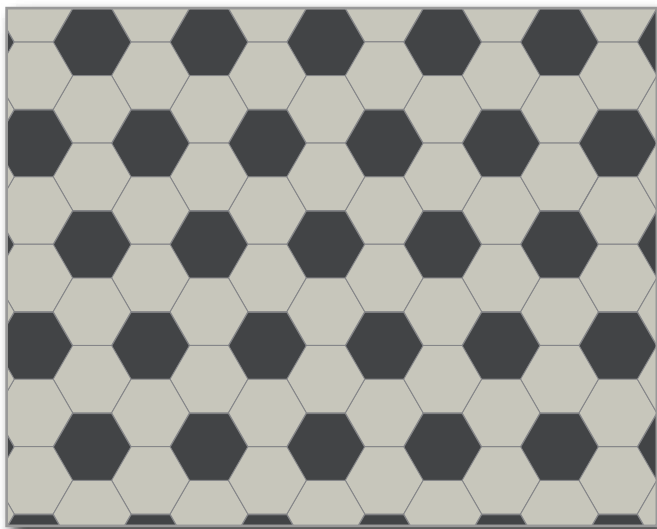

Assembled on sheets of 29.2x31.8cm

SPECIAL DESIGN

BA02 - "HERRINGBONE PATTERN"

Composition:

- ◆ Pale Blue 2.35x5cm
- ◆ Black 2.35x5cm

Assembled on sheets of 28.4x28.4cm

SPECIAL DESIGN

BC01

Composition:

- ◆ 20% Dark Blue 5cm Hexagons
- ◆ 40% Pale Blue 5cm Hexagons
- ◆ 40% Super White 5cm Hexagons

Assembled on sheets of 28.1x29.5cm

SPECIAL DESIGN

“SOCCER BALL”

Composition:

- ◆ Pearl Grey 10cm Hexagons
- ◆ Black 10cm Hexagons

Loose or assembled on sheets

SPECIAL DESIGN

“FLOWER 1”

Composition:

- ◆ Pearl Grey 10cm Hexagons
- ◆ Super White 10cm Hexagons
- ◆ Blue 10cm Hexagons
- ◆ Black 10cm Hexagons

Loose tiles

SPECIAL DESIGN

“FLOWER 2”