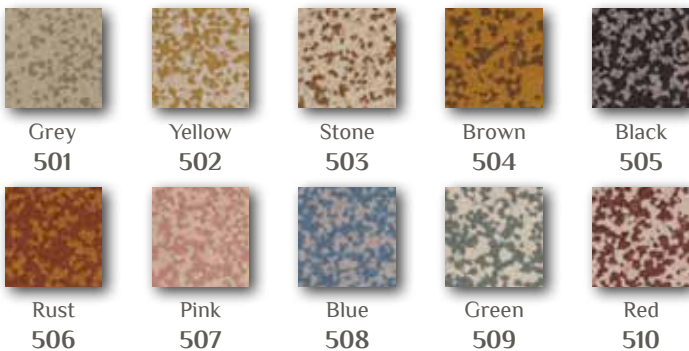

Plain colours

Porphyry

Speckled

PLAIN COLOUR

Composition:

- ◆ Black 2x2cm

Assembled on sheets of 30.8x30.8cm

Straight or Brickbond patterns

Loose or assembled on sheets

SPECIAL DESIGN

“FLOWER 1”

Composition:

- ◆ Pearl Grey 10cm Hexagons
- ◆ Super White 10cm Hexagons
- ◆ Blue 10cm Hexagons
- ◆ Black 10cm Hexagons

Loose tiles

SPECIAL DESIGN

“FLOWER 2”

Composition:

- ◆ Pistachio 10cm Hexagons
- ◆ Super White 10cm Hexagons
- ◆ Dark Green 10cm Hexagons

Loose or assembled on sheets

SPECIAL DESIGN

“SNOWFLAKE”

Composition:

- ◆ Pearl Grey 2.5cm Hexagons
- ◆ Red 2.5cm Hexagons
- ◆ Dark Green 2.5cm Hexagons
- ◆ Black 2.5cm Hexagons
- ◆ Super White 2.5cm Hexagons
- ◆ Vanilla 2.5cm Hexagons

Composition:

- ◆ Pearl Grey 2.5cm Hexagons
- ◆ Chocolate 2.5cm Hexagons
- ◆ Yellow 2.5cm Hexagons
- ◆ Super White 2.5cm Hexagons

Assembled on sheets

SPECIAL DESIGN

“LANTERN”

Composition:

- ◆ White 2.5cm Hexagons
- ◆ Red 2.5cm Hexagons