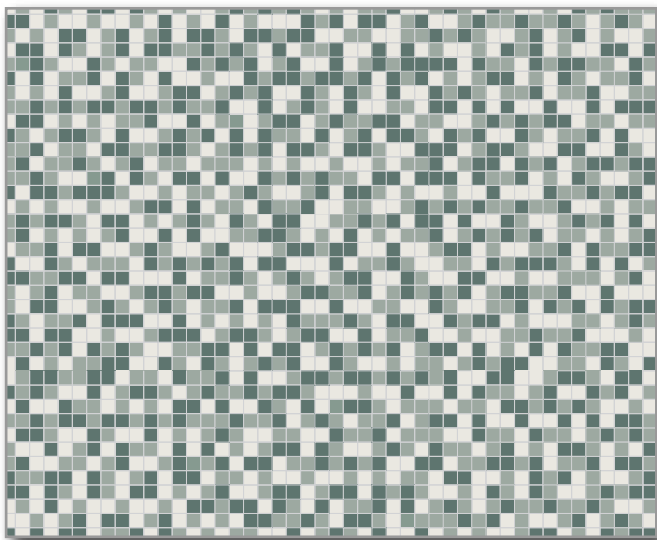

45° angle installation

Use an angle of 45° when installing this pattern for an alternative look.

RANDOM MIX

Composition:

- 34% Super White 2x2cm
- 33% Pale Green 2x2cm
- 33% Dark Green 2x2cm

Assembled on sheets of 30.8x30.8cm