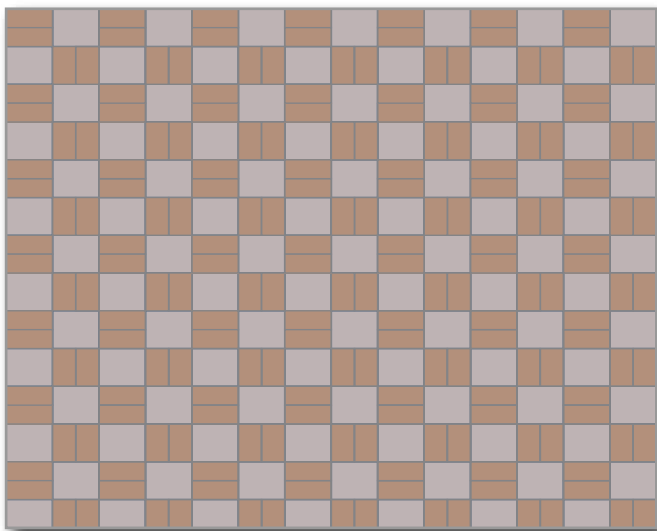

CHECKER PATTERN

Composition:

- ◆ Pale Grey 2.35x5cm
- ◆ Charcoal 2.35x5cm

Assembled on sheets of 31.8x31.8cm

SPECIAL DESIGN

BD03

Composition:

- ◆ Super White 2.35x5cm
- ◆ Black 2.35x5cm
- ◆ Pearl Grey 2.35x5cm

Assembled on sheets of 29.2x31.8cm

SPECIAL DESIGN

BA02 - "HERRINGBONE PATTERN"

Composition:

- ◆ Pale Blue 2.35x5cm
- ◆ Black 2.35x5cm

Assembled on sheets of 28.4x28.4cm

SPECIAL DESIGN

BC01