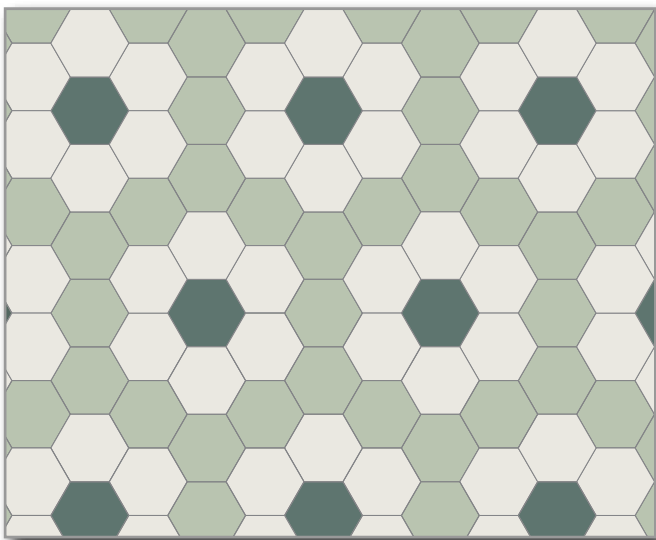

Composition:

- ◆ 20% Dark Blue 5cm Hexagons
- ◆ 40% Pale Blue 5cm Hexagons
- ◆ 40% Super White 5cm Hexagons

Assembled on sheets of 28.1x29.5cm

SPECIAL DESIGN

“SOCCER BALL”

Composition:

- ◆ Pearl Grey 10cm Hexagons
- ◆ Black 10cm Hexagons

Loose or assembled on sheets

SPECIAL DESIGN

“FLOWER 1”

Composition:

- ◆ Pearl Grey 10cm Hexagons
- ◆ Super White 10cm Hexagons
- ◆ Blue 10cm Hexagons
- ◆ Black 10cm Hexagons

Loose tiles

SPECIAL DESIGN

“FLOWER 2”

Composition:

- ◆ Pistachio 10cm Hexagons
- ◆ Super White 10cm Hexagons
- ◆ Dark Green 10cm Hexagons

Loose or assembled on sheets

SPECIAL DESIGN

“SNOWFLAKE”

Composition:

- ◆ Pearl Grey 2.5cm Hexagons
- ◆ Red 2.5cm Hexagons
- ◆ Dark Green 2.5cm Hexagons
- ◆ Black 2.5cm Hexagons
- ◆ Super White 2.5cm Hexagons
- ◆ Vanilla 2.5cm Hexagons