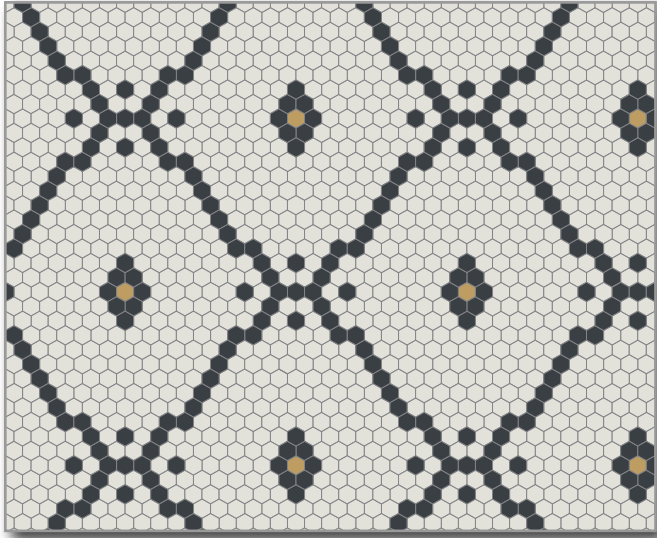

Two patterns are possible: the straight pattern as illustrated by the example on the left or the brickbond pattern.

CHECKER

Composition:

- ◆ Black 10x10cm
- ◆ Super White 10x10cm

Loose or assembled on sheets of 30.7x30.7cm

Loose or assembled on sheets

SPECIAL DESIGN

“FLOWER 1”

Composition:

- ◆ Pearl Grey 10cm Hexagons
- ◆ Super White 10cm Hexagons
- ◆ Blue 10cm Hexagons
- ◆ Black 10cm Hexagons

Loose tiles

SPECIAL DESIGN

“FLOWER 2”

Composition:

- ◆ Pistachio 10cm Hexagons
- ◆ Super White 10cm Hexagons
- ◆ Dark Green 10cm Hexagons

Loose or assembled on sheets

SPECIAL DESIGN

“SNOWFLAKE”

Composition:

- ◆ Pearl Grey 2.5cm Hexagons
- ◆ Red 2.5cm Hexagons
- ◆ Dark Green 2.5cm Hexagons
- ◆ Black 2.5cm Hexagons
- ◆ Super White 2.5cm Hexagons
- ◆ Vanilla 2.5cm Hexagons

Assembled on sheets

SPECIAL DESIGN

“DIAMOND”

Composition:

- ◆ Black 2.5cm Hexagons
- ◆ Super White 2.5cm Hexagons
- ◆ Yellow 2.5cm Hexagons

Assembled on sheets

SPECIAL DESIGN

“NET”