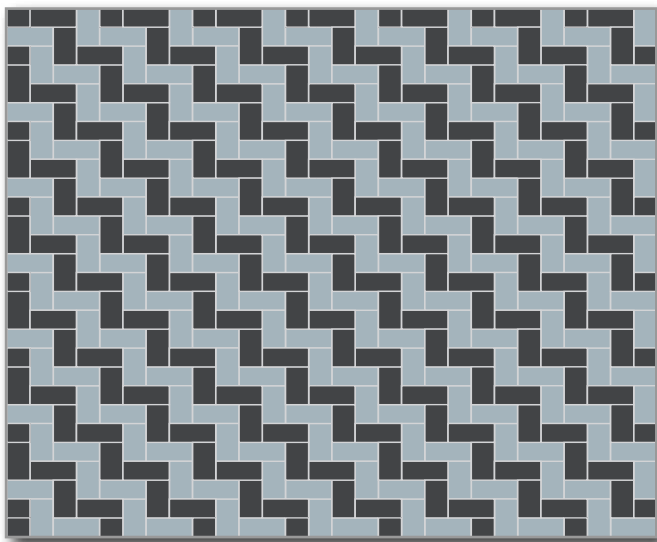

STRAIGHT 2.35X5CM RECTANGLES

Composition:

- ◆ Old Pink 2.35x5cm

Assembled on sheets of 31.8x31.8cm

BRICKBOND 2.35X5CM RECTANGLES

Composition:

- ◆ Ivory 2.35x5cm

Assembled on sheets of 29.2x31.8cm

CHECKER PATTERN

Composition:

- ◆ Pale Grey 2.35x5cm
- ◆ Charcoal 2.35x5cm

Assembled on sheets of 31.8x31.8cm

SPECIAL DESIGN

BD03

Composition:

- ◆ Super White 2.35x5cm
- ◆ Black 2.35x5cm
- ◆ Pearl Grey 2.35x5cm

Assembled on sheets of 29.2x31.8cm

SPECIAL DESIGN

BA02 - "HERRINGBONE PATTERN"

Composition:

- ◆ Pale Blue 2.35x5cm
- ◆ Black 2.35x5cm

Assembled on sheets of 28.4x28.4cm

SPECIAL DESIGN

BC01