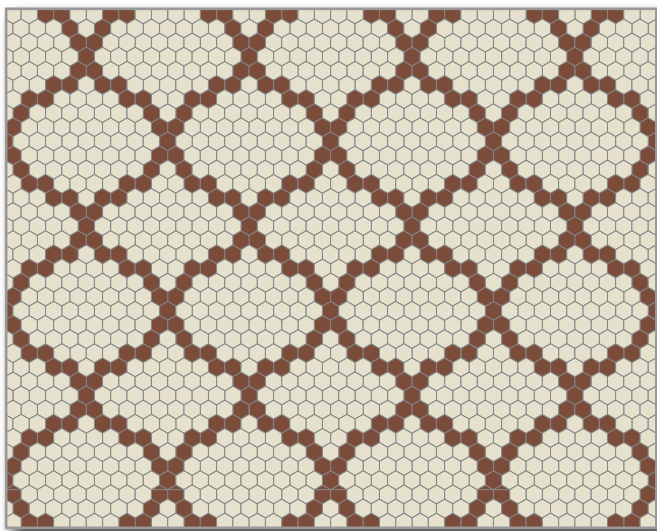

Loose or assembled on sheets

SPECIAL DESIGN

“FLOWER 1”

Composition:

- ◆ Pearl Grey 10cm Hexagons
- ◆ Super White 10cm Hexagons
- ◆ Blue 10cm Hexagons
- ◆ Black 10cm Hexagons

Loose tiles

SPECIAL DESIGN

“FLOWER 2”

Composition:

- ◆ Pistachio 10cm Hexagons
- ◆ Super White 10cm Hexagons
- ◆ Dark Green 10cm Hexagons

Loose or assembled on sheets

SPECIAL DESIGN

“SNOWFLAKE”

Composition:

- ◆ Pearl Grey 2.5cm Hexagons
- ◆ Red 2.5cm Hexagons
- ◆ Dark Green 2.5cm Hexagons
- ◆ Black 2.5cm Hexagons
- ◆ Super White 2.5cm Hexagons
- ◆ Vanilla 2.5cm Hexagons

Assembled on sheets

SPECIAL DESIGN

“DIAMOND”

Composition:

- ◆ Black 2.5cm Hexagons
- ◆ Super White 2.5cm Hexagons
- ◆ Yellow 2.5cm Hexagons

Assembled on sheets

SPECIAL DESIGN

“NET”

Composition:

- ◆ Pearl Grey 2.5cm Hexagons
- ◆ Chocolate 2.5cm Hexagons
- ◆ Yellow 2.5cm Hexagons
- ◆ Super White 2.5cm Hexagons

Assembled on sheets

SPECIAL DESIGN

“LANTERN”

Composition:

- ◆ White 2.5cm Hexagons
- ◆ Red 2.5cm Hexagons