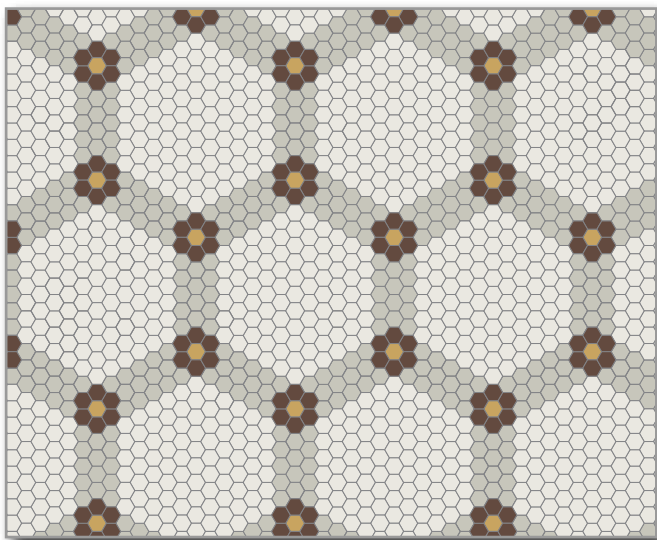

STRAIGHT 2.35X5CM RECTANGLES

Composition:

- ◆ Old Pink 2.35x5cm

Assembled on sheets of 31.8x31.8cm

BRICKBOND 2.35X5CM RECTANGLES

Composition:

- ◆ Ivory 2.35x5cm

Assembled on sheets of 29.2x31.8cm

Composition:

- ◆ Pistachio 10cm Hexagons
- ◆ Super White 10cm Hexagons
- ◆ Dark Green 10cm Hexagons

Loose or assembled on sheets

SPECIAL DESIGN

“SNOWFLAKE”

Composition:

- ◆ Pearl Grey 2.5cm Hexagons
- ◆ Red 2.5cm Hexagons
- ◆ Dark Green 2.5cm Hexagons
- ◆ Black 2.5cm Hexagons
- ◆ Super White 2.5cm Hexagons
- ◆ Vanilla 2.5cm Hexagons

Assembled on sheets

SPECIAL DESIGN

“DIAMOND”

Composition:

- ◆ Black 2.5cm Hexagons
- ◆ Super White 2.5cm Hexagons
- ◆ Yellow 2.5cm Hexagons

Assembled on sheets

SPECIAL DESIGN

“NET”

Composition:

- ◆ Pearl Grey 2.5cm Hexagons
- ◆ Chocolate 2.5cm Hexagons
- ◆ Yellow 2.5cm Hexagons
- ◆ Super White 2.5cm Hexagons

Assembled on sheets

SPECIAL DESIGN

“LANTERN”

Composition:

- ◆ White 2.5cm Hexagons
- ◆ Red 2.5cm Hexagons