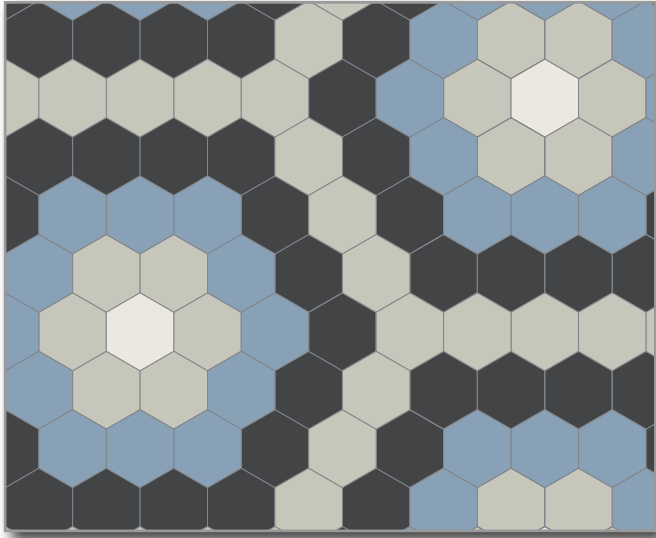

Composition:

- ◆ 20% Dark Blue 5cm Hexagons
- ◆ 40% Pale Blue 5cm Hexagons
- ◆ 40% Super White 5cm Hexagons

Assembled on sheets of 28.1x29.5cm

SPECIAL DESIGN

“SOCCER BALL”

Composition:

- ◆ Pearl Grey 10cm Hexagons
- ◆ Black 10cm Hexagons

Loose or assembled on sheets

SPECIAL DESIGN

“FLOWER 1”

Composition:

- ◆ Pearl Grey 10cm Hexagons
- ◆ Super White 10cm Hexagons
- ◆ Blue 10cm Hexagons
- ◆ Black 10cm Hexagons

Loose tiles

SPECIAL DESIGN

“FLOWER 2”