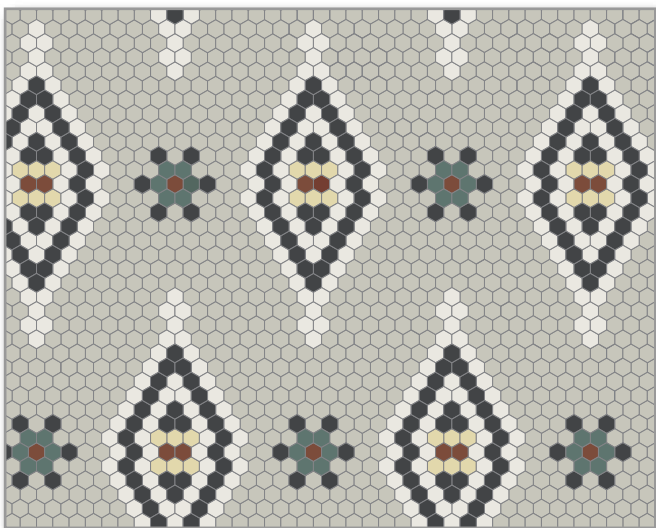

Loose or assembled on sheets

SPECIAL DESIGN

“FLOWER 1”

Composition:

- ◆ Pearl Grey 10cm Hexagons
- ◆ Super White 10cm Hexagons
- ◆ Blue 10cm Hexagons
- ◆ Black 10cm Hexagons

Loose tiles

SPECIAL DESIGN

“FLOWER 2”

Composition:

- ◆ Pistachio 10cm Hexagons
- ◆ Super White 10cm Hexagons
- ◆ Dark Green 10cm Hexagons

Loose or assembled on sheets

SPECIAL DESIGN

“SNOWFLAKE”

Composition:

- ◆ Pearl Grey 2.5cm Hexagons
- ◆ Red 2.5cm Hexagons
- ◆ Dark Green 2.5cm Hexagons
- ◆ Black 2.5cm Hexagons
- ◆ Super White 2.5cm Hexagons
- ◆ Vanilla 2.5cm Hexagons