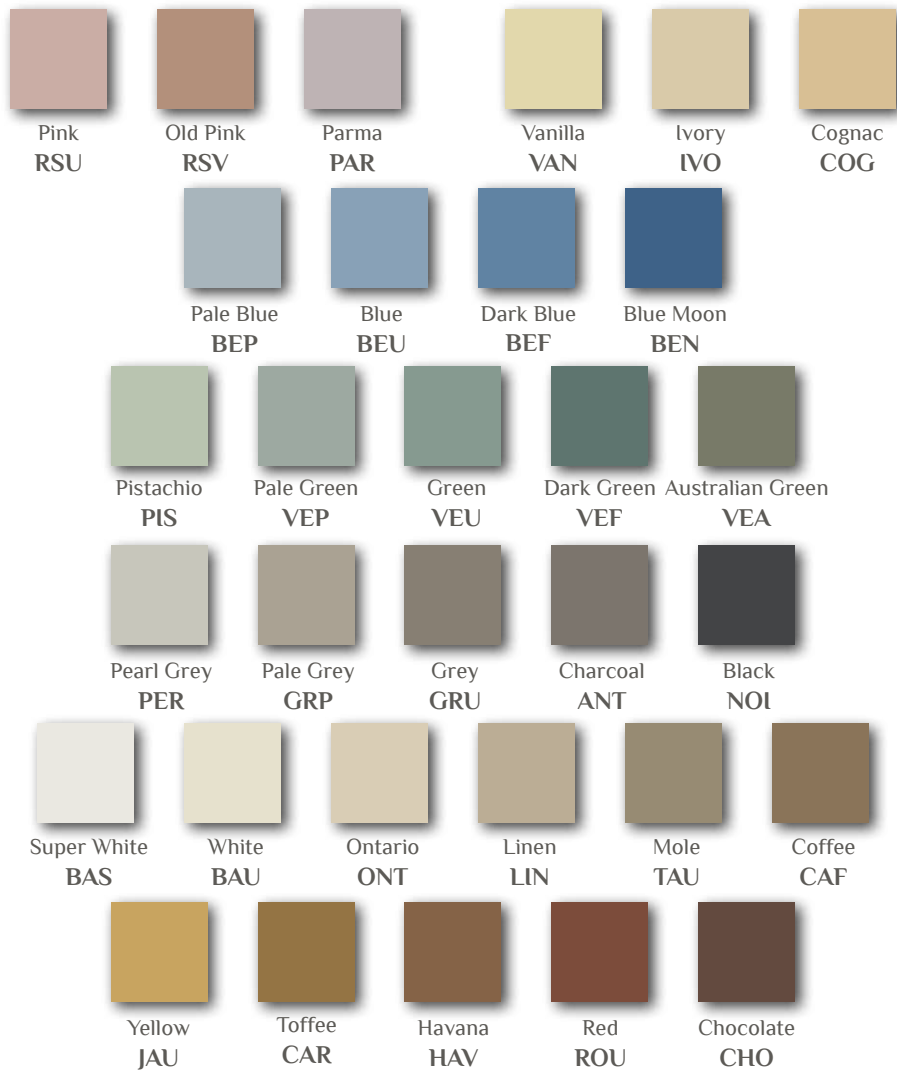

Plain colours

Porphyry

Speckled

PLAIN COLOUR

Composition:

- ◆ Black 2x2cm

Assembled on sheets of 30.8x30.8cm

Straight or Brickbond patterns

Loose or assembled on sheets

SPECIAL DESIGN

“FLOWER 1”

Composition:

- ◆ Pearl Grey 10cm Hexagons
- ◆ Super White 10cm Hexagons
- ◆ Blue 10cm Hexagons
- ◆ Black 10cm Hexagons

Loose tiles

SPECIAL DESIGN

“FLOWER 2”

Composition:

- ◆ Pearl Grey 2.5cm Hexagons
- ◆ Chocolate 2.5cm Hexagons
- ◆ Yellow 2.5cm Hexagons
- ◆ Super White 2.5cm Hexagons

Assembled on sheets

SPECIAL DESIGN

“LANTERN”

Composition:

- ◆ White 2.5cm Hexagons
- ◆ Red 2.5cm Hexagons