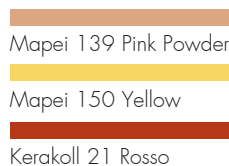

COLORS
COULEURS
FARBEN

MQ RI 001

IN LATTE 33%
IN TORTORA 33%
IN SETA 33%

MQ RI 002

IN GHIACCIO 33%
IN ARGENTO 33%
IN GRIGIO 33%

MQ RI 003

IN FERRO 33%
IN ARGENTO 33%
IN GRIGIO 33%

MQ RI 004

MQ RT 003

TR MASTICE 33%
 TR TURCHESE 33%
 TR MALCHITE 33%

GIUNTI
 JOINTS SUGGESTION
 JOINTS
 FUGE

MQ RT 004

TR GHIACCIO 33%
 TR AZZURRO 33%
 TR BLU AVIO 33%

MQ D4 002

TR GHIACCIO
 TR NERO

GIUNTI
 JOINTS SUGGESTION
 JOINTS
 FUGE

FLOORING MIX R10 B(A+B)

COLORI

COLORS

COULEURS

FARBEN

M RF 01

RF MANDARINO 33%
RF GIALLO 33%
RF ROSSO 33%

M RF 02

RF TURCHESE 33%
RF LAGUNA 33%
RF PERLA 33%

M RF 03

RF AZZURRO 33%
RF BLU AVIO 33%
RF COBALTO 33%

GIUNTI
JOINTS SUGGESTION
JOINTS
FUGE

M RF 04

RF CIELO 33%
RF BLU AVIO 33%
RF PERLA 33%

M RF 05

RF BLU AVIO 33%
RF COBALTO 33%
RF PERLA 33%