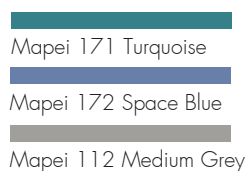

COLORS
COULEURS
FARBEN

MQ RI 001

IN LATTE 33%
IN TORTORA 33%
IN SETA 33%

MQ RI 002

IN GHIACCIO 33%
IN ARGENTO 33%
IN GRIGIO 33%

MQ RI 003

IN FERRO 33%
IN ARGENTO 33%
IN GRIGIO 33%

MQ RI 004

FLOORING MIX R10 B(A+B)

COLORI

COLORS

COULEURS

FARBEN

M RF 01

RF MANDARINO 33%
RF GIALLO 33%
RF ROSSO 33%

M RF 02

RF TURCHESE 33%
RF LAGUNA 33%
RF PERLA 33%

M RF 03

RF AZZURRO 33%
RF BLU AVIO 33%
RF COBALTO 33%

GIUNTI
JOINTS SUGGESTION
JOINTS
FUGE

M RF 04

RF CIELO 33%
RF BLU AVIO 33%
RF PERLA 33%

M RF 05

RF BLU AVIO 33%
RF COBALTO 33%
RF PERLA 33%

M RF 06

RF PERLA 33%
RF GRIGIO 33%
RF NERO 33%

GIUNTI
JOINTS SUGGESTION
JOINTS
FUGE

GRIP MIX RM C(A+B+C)

COLORI
COLORS
COULEURS
FARBEN

M IG 01

RF GHIACCIO 33%
 RF MANDARINO 33%
 RF GIALLO 33%

M IG 02