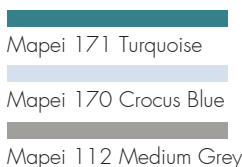

MQ RT 003

TR MASTICE 33%
 TR TURCHESE 33%
 TR MALCHITE 33%

GIUNTI
 JOINTS SUGGESTION
 JOINTS
 FUGE

MQ RT 004

TR GHIACCIO 33%
 TR AZZURRO 33%
 TR BLU AVIO 33%

MQ D4 002

TR GHIACCIO
 TR NERO

GIUNTI
 JOINTS SUGGESTION
 JOINTS
 FUGE

FLOORING MIX R10 B(A+B)

COLORI

COLORS

COULEURS

FARBEN

M RF 01

RF MANDARINO 33%
RF GIALLO 33%
RF ROSSO 33%

M RF 02

RF TURCHESE 33%
RF LAGUNA 33%
RF PERLA 33%

M RF 03

RF AZZURRO 33%
RF BLU AVIO 33%
RF COBALTO 33%

GIUNTI
JOINTS SUGGESTION
JOINTS
FUGE

M RF 04

RF CIELO 33%
RF BLU AVIO 33%
RF PERLA 33%

M RF 05

RF BLU AVIO 33%
RF COBALTO 33%
RF PERLA 33%