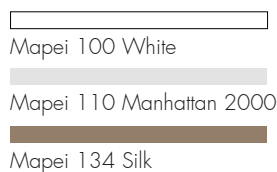

COLORS
COULEURS
FARBEN

MQ RI 001

IN LATTE 33%
IN TORTORA 33%
IN SETA 33%

MQ RI 002

IN GHIACCIO 33%
IN ARGENTO 33%
IN GRIGIO 33%

MQ RI 003

IN FERRO 33%
IN ARGENTO 33%
IN GRIGIO 33%

MQ RI 004

IN CIPRIA 33%
IN MATTONE 33%
IN ROSA 33%

GIUNTI
JOINTS SUGGESTION
JOINTS
FUGE

MQ RI 005

IN GHIACCIO 33%
IN TURCHESE 33%
IN LAGUNA 33%

MQ RI 006

IN GHIACCIO 33%
IN AZZURRO 33%
IN BLU AVIO 33%

GIUNTI
JOINTS SUGGESTION
JOINTS
FUGE