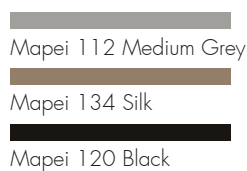

COLORS
COULEURS
FARBEN

MQ RI 001

IN LATTE 33%
IN TORTORA 33%
IN SETA 33%

MQ RI 002

IN GHIACCIO 33%
IN ARGENTO 33%
IN GRIGIO 33%

MQ RI 003

IN FERRO 33%
IN ARGENTO 33%
IN GRIGIO 33%

MQ RI 004

FLOORING MIX R10 B(A+B)

COLORI

COLORS

COULEURS

FARBEN

M RF 01

RF MANDARINO 33%
RF GIALLO 33%
RF ROSSO 33%

M RF 02

RF TURCHESE 33%
RF LAGUNA 33%
RF PERLA 33%

M RF 03

RF AZZURRO 33%
RF BLU AVIO 33%
RF COBALTO 33%

GIUNTI
JOINTS SUGGESTION
JOINTS
FUGE

M RF 04

RF CIELO 33%
RF BLU AVIO 33%
RF PERLA 33%

M RF 05

RF BLU AVIO 33%
RF COBALTO 33%
RF PERLA 33%

M RF 06

RF PERLA 33%
RF GRIGIO 33%
RF NERO 33%

GIUNTI
JOINTS SUGGESTION
JOINTS
FUGE

GRIP MIX RM C(A+B+C)

COLORI
COLORS
COULEURS
FARBEN

M IG 01

RF GHIACCIO 33%
 RF MANDARINO 33%
 RF GIALLO 33%

M IG 02