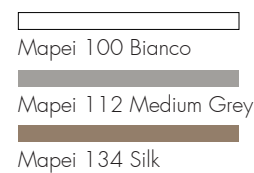

RF TURCHESE 33%
RF LAGUNA 33%
RF PERLA 33%

M RF 03

RF AZZURRO 33%
RF BLU AVIO 33%
RF COBALTO 33%

GIUNTI
JOINTS SUGGESTION
JOINTS
FUGE

M RF 04

RF CIELO 33%
RF BLU AVIO 33%
RF PERLA 33%

M RF 05

RF BLU AVIO 33%
RF COBALTO 33%
RF PERLA 33%

M RF 06

RF PERLA 33%
RF GRIGIO 33%
RF NERO 33%

GIUNTI
JOINTS SUGGESTION
JOINTS
FUGE

GRIP MIX RM C(A+B+C)

COLORI
COLORS
COULEURS
FARBEN

M IG 01

RF GHIACCIO 33%
 RF MANDARINO 33%
 RF GIALLO 33%

M IG 02

RF GHIACCIO 33%
 RF TURCHESE 33%
 RF LAGUNA 33%

M IG 03

RF GHIACCIO 33%
 RF AZZURRO 33%
 RF BLU AVIO 33%

GIUNTI
 JOINTS SUGGESTION
 JOINTS
 FUGE

M IG 04

RF AZZURRO 33%
 RF CIELO 33%
 RF BLU AVIO 33%

M IG 05

RF GHIACCIO 33%
 RF BLU AVIO 33%
 RF COBALTO 33%

M IG 06

RF GHIACCIO 33%
 RF PERLA 33%
 RF GRIGIO 33%

GIUNTI
 JOINTS SUGGESTION
 JOINTS
 FUGE