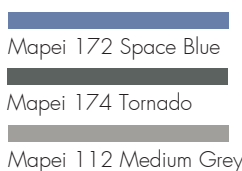

FLOORING MIX R10 B(A+B)

COLORI

COLORS

COULEURS

FARBEN

M RF 01

RF MANDARINO 33%
RF GIALLO 33%
RF ROSSO 33%

M RF 02

RF TURCHESE 33%
RF LAGUNA 33%
RF PERLA 33%

M RF 03

RF AZZURRO 33%
RF BLU AVIO 33%
RF COBALTO 33%

GIUNTI
JOINTS SUGGESTION
JOINTS
FUGE

M RF 04

RF CIELO 33%
RF BLU AVIO 33%
RF PERLA 33%

M RF 05

RF BLU AVIO 33%
RF COBALTO 33%
RF PERLA 33%

M RF 06

RF PERLA 33%
RF GRIGIO 33%
RF NERO 33%

GIUNTI
JOINTS SUGGESTION
JOINTS
FUGE

GRIP MIX RM C(A+B+C)

COLORI
COLORS
COULEURS
FARBEN

M IG 01

RF GHIACCIO 33%
 RF MANDARINO 33%
 RF GIALLO 33%

M IG 02