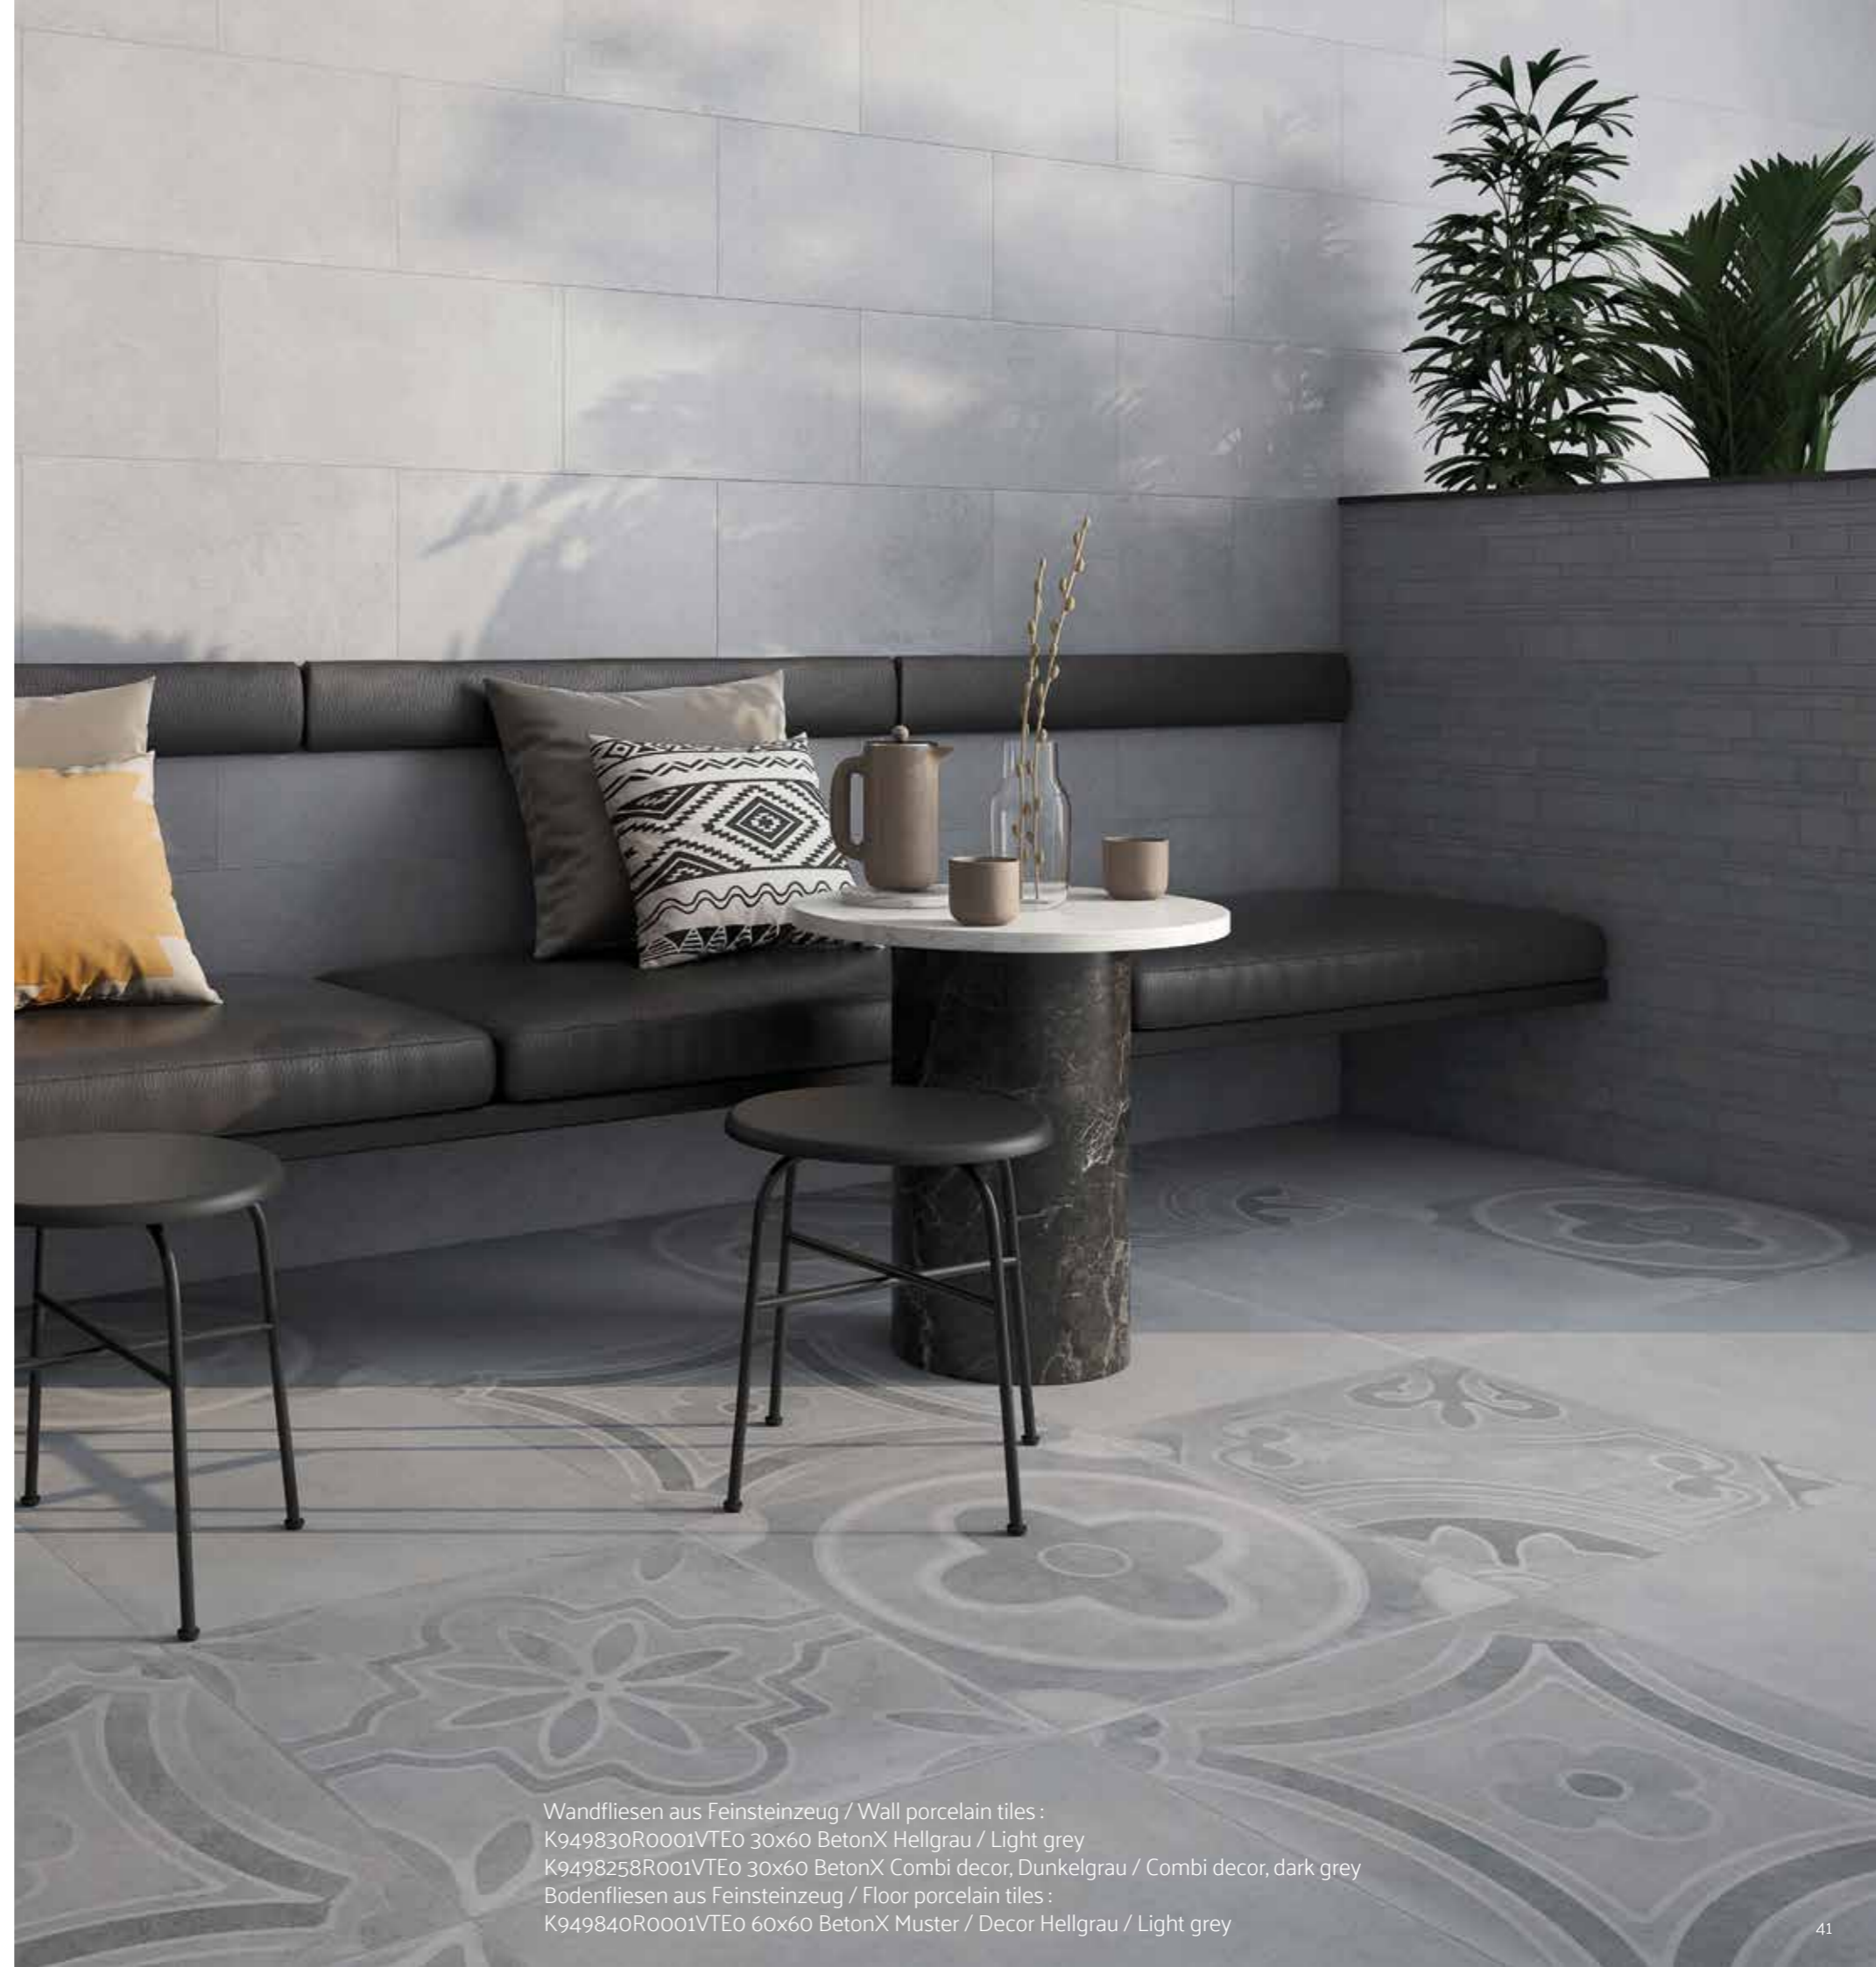

Wandfliesen aus Feinsteinzeug / Wall porcelain tiles :
K949830R0001VTE0 30x60 BetonX Hellgrau / Light grey
K9498258R001VTE0 30x60 BetonX Combi decor, Dunkelgrau / Combi decor, dark grey
Bodenfliesen aus Feinsteinzeug / Floor porcelain tiles :
K949840R0001VTE0 60x60 BetonX Muster / Decor Hellgrau / Light grey