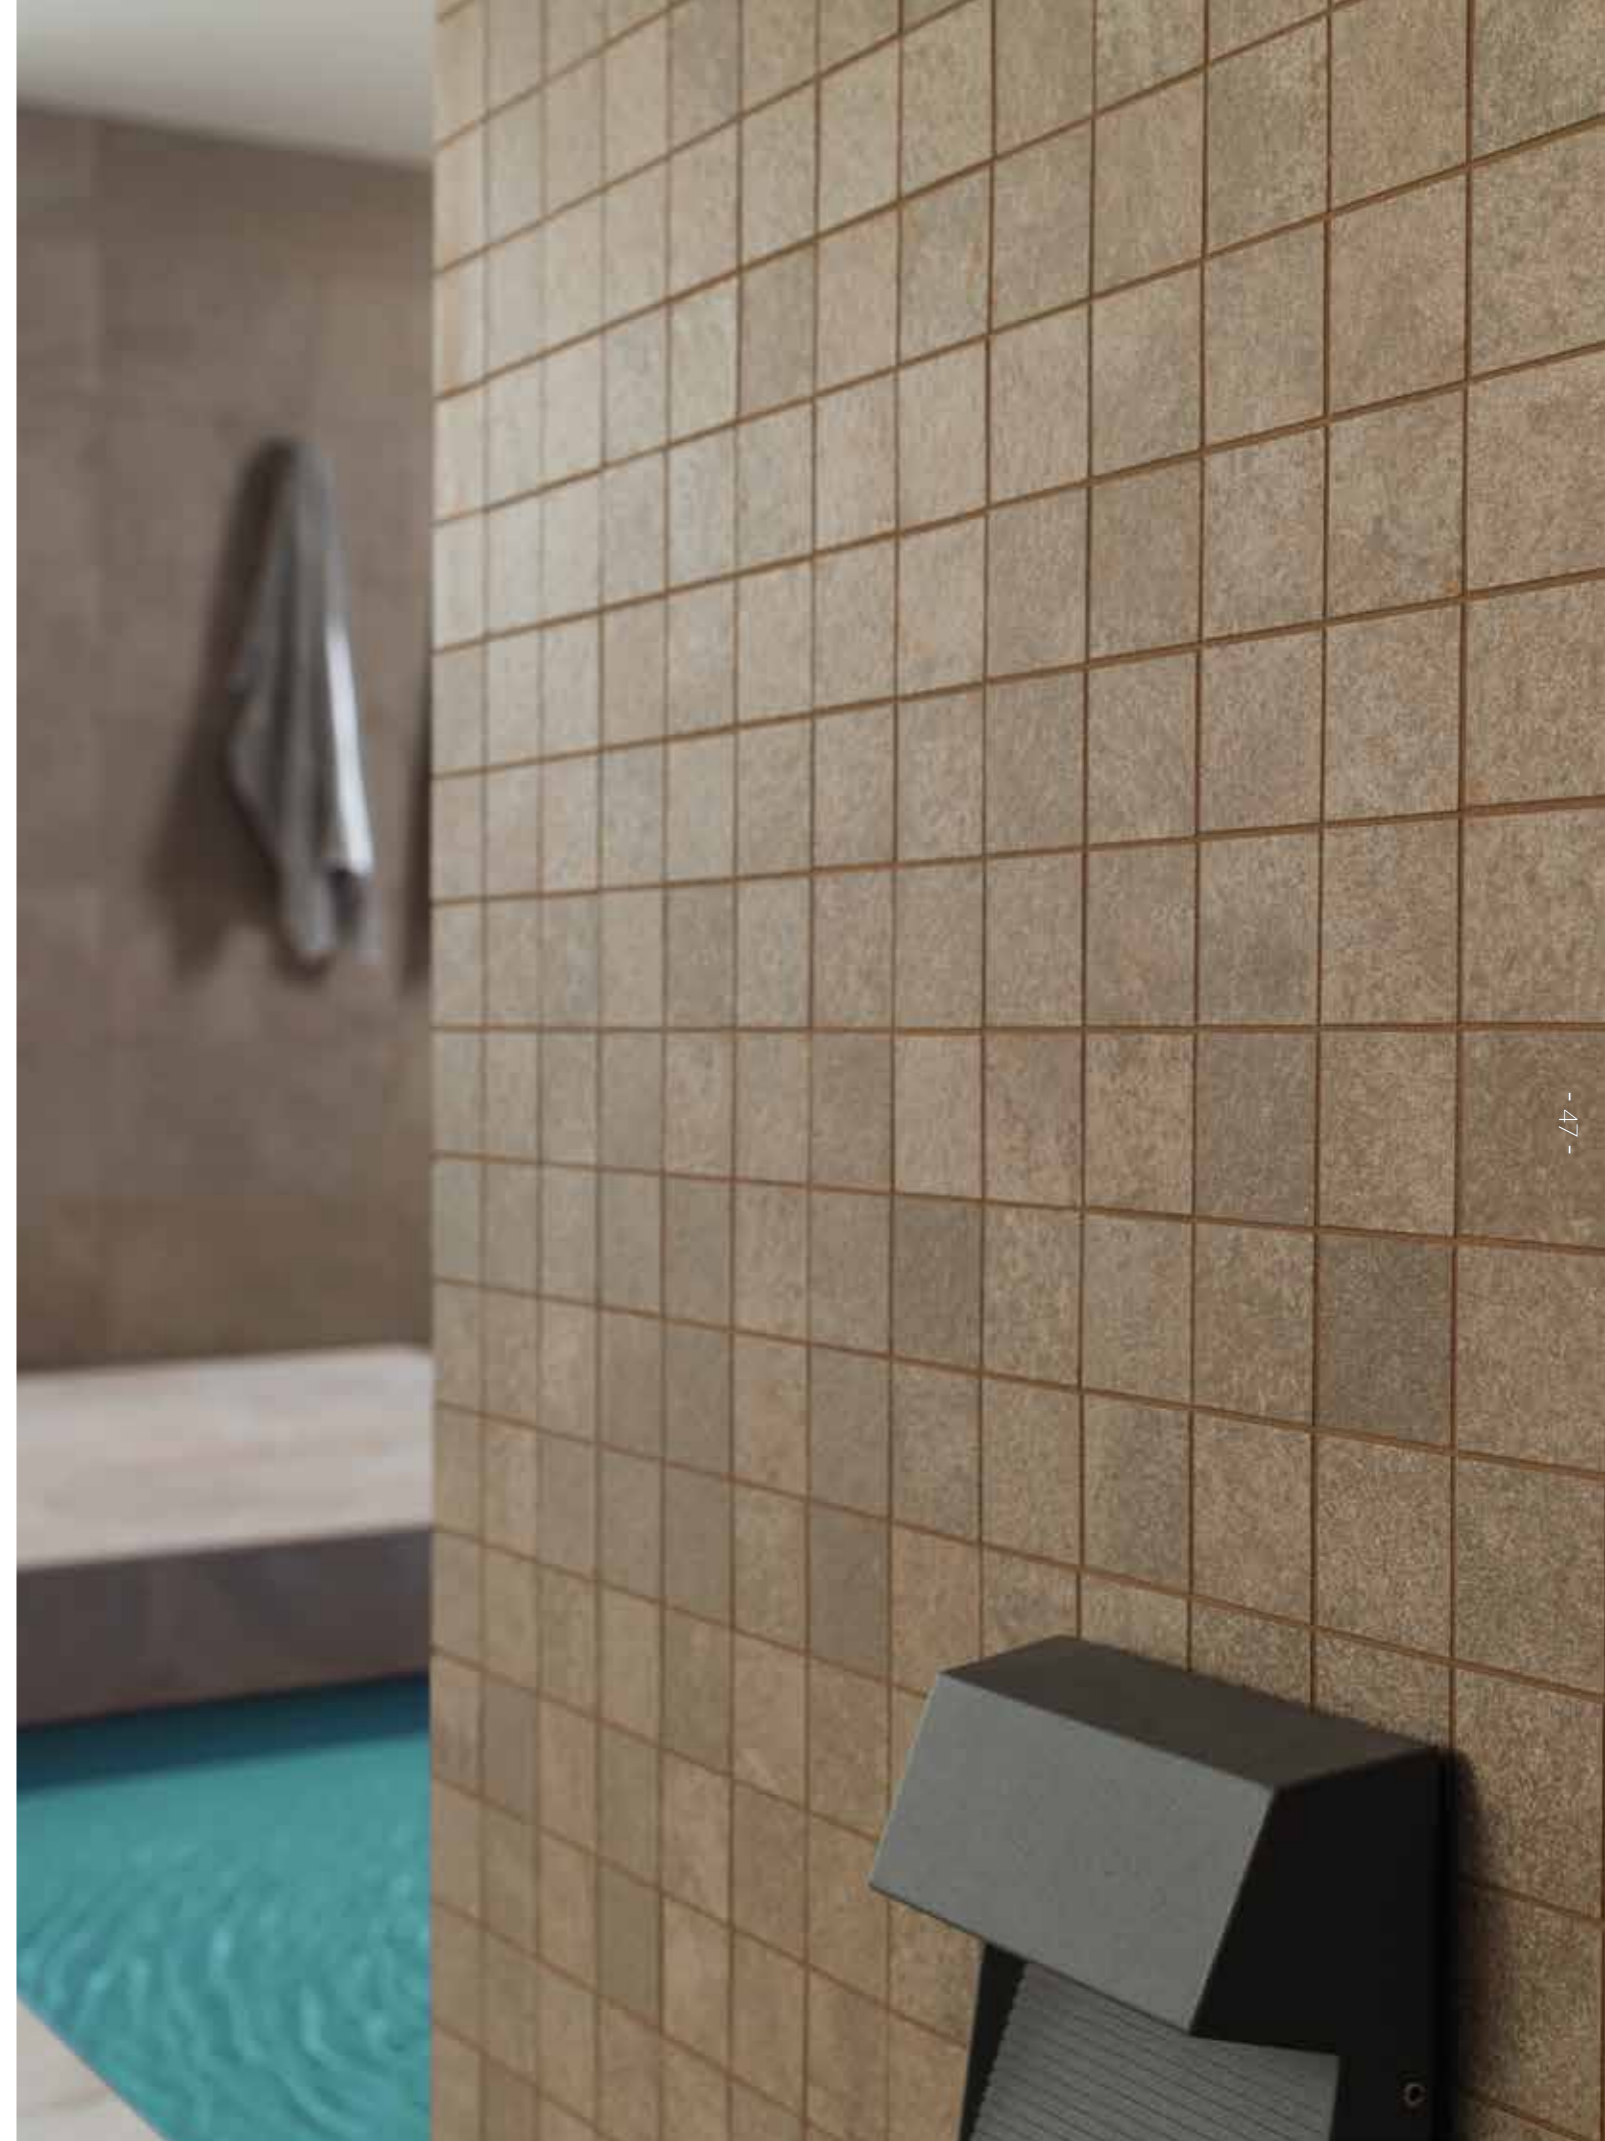

Deep represents the simplicity of stone, combined with the high performance of through-body porcelain tiles.

Thanks to the random patterns on the tiles and the fact that they can be laid in different directions, dynamic layouts can be achieved with a highly realistic appearance.

Wall: Mosaic Deep Brown Nature 29,7x29,7 cm