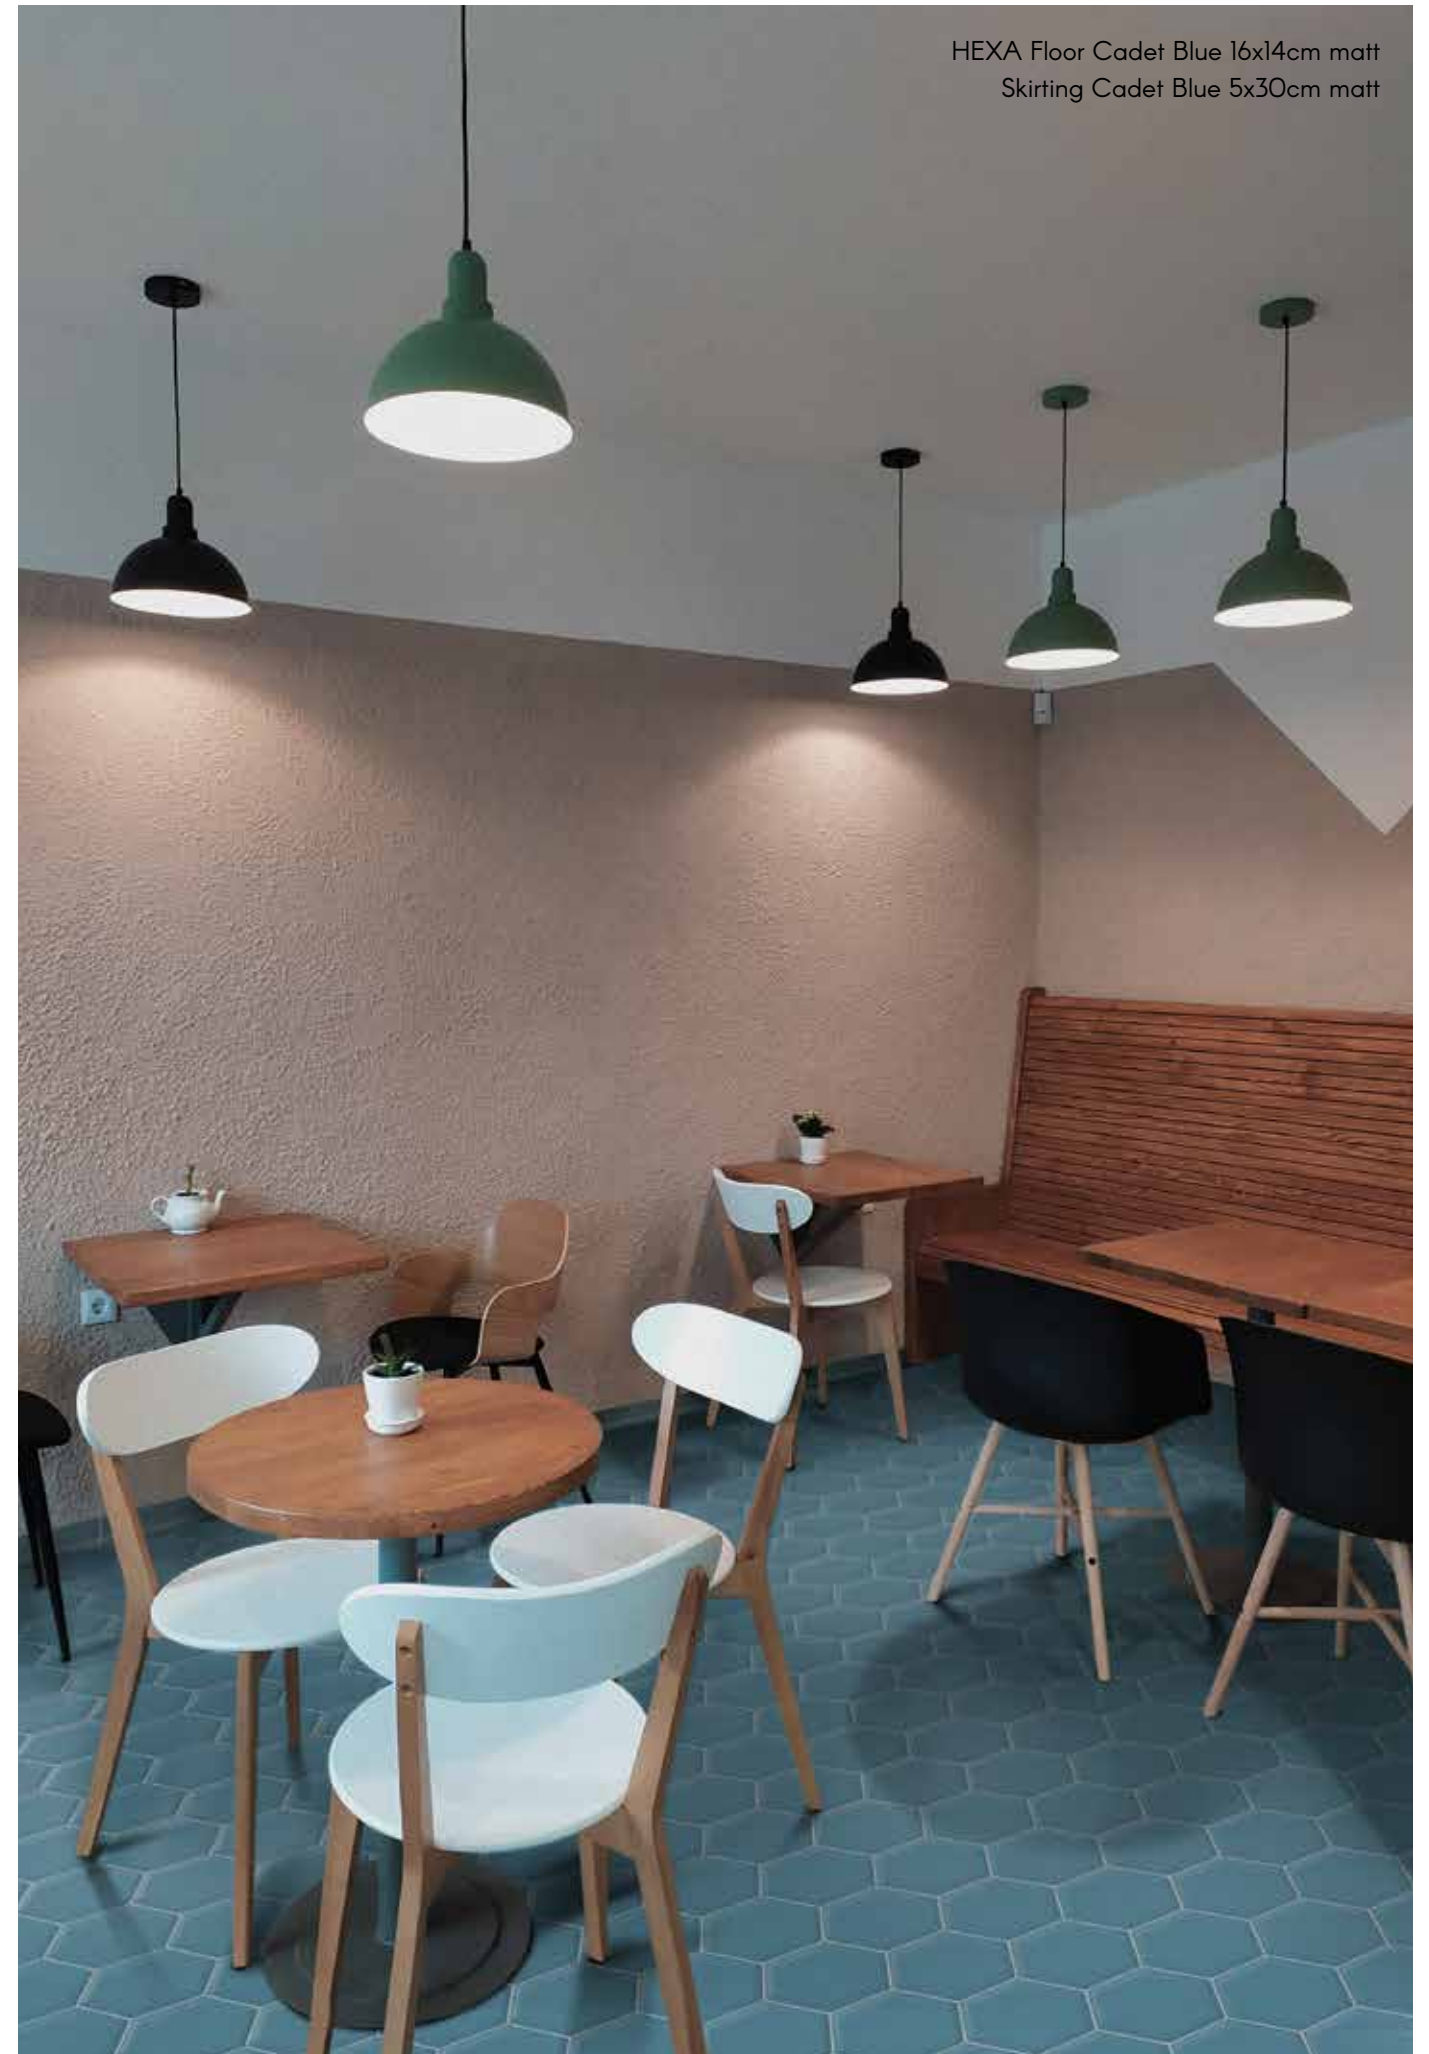

CADET BLUE

Hexa Floor 14x16cm - 5"x6"
matt finish
± 8,5mm

Hexa

HEXA Floor Cadet Blue 16x14cm matt
Skirting Cadet Blue 5x30cm matt