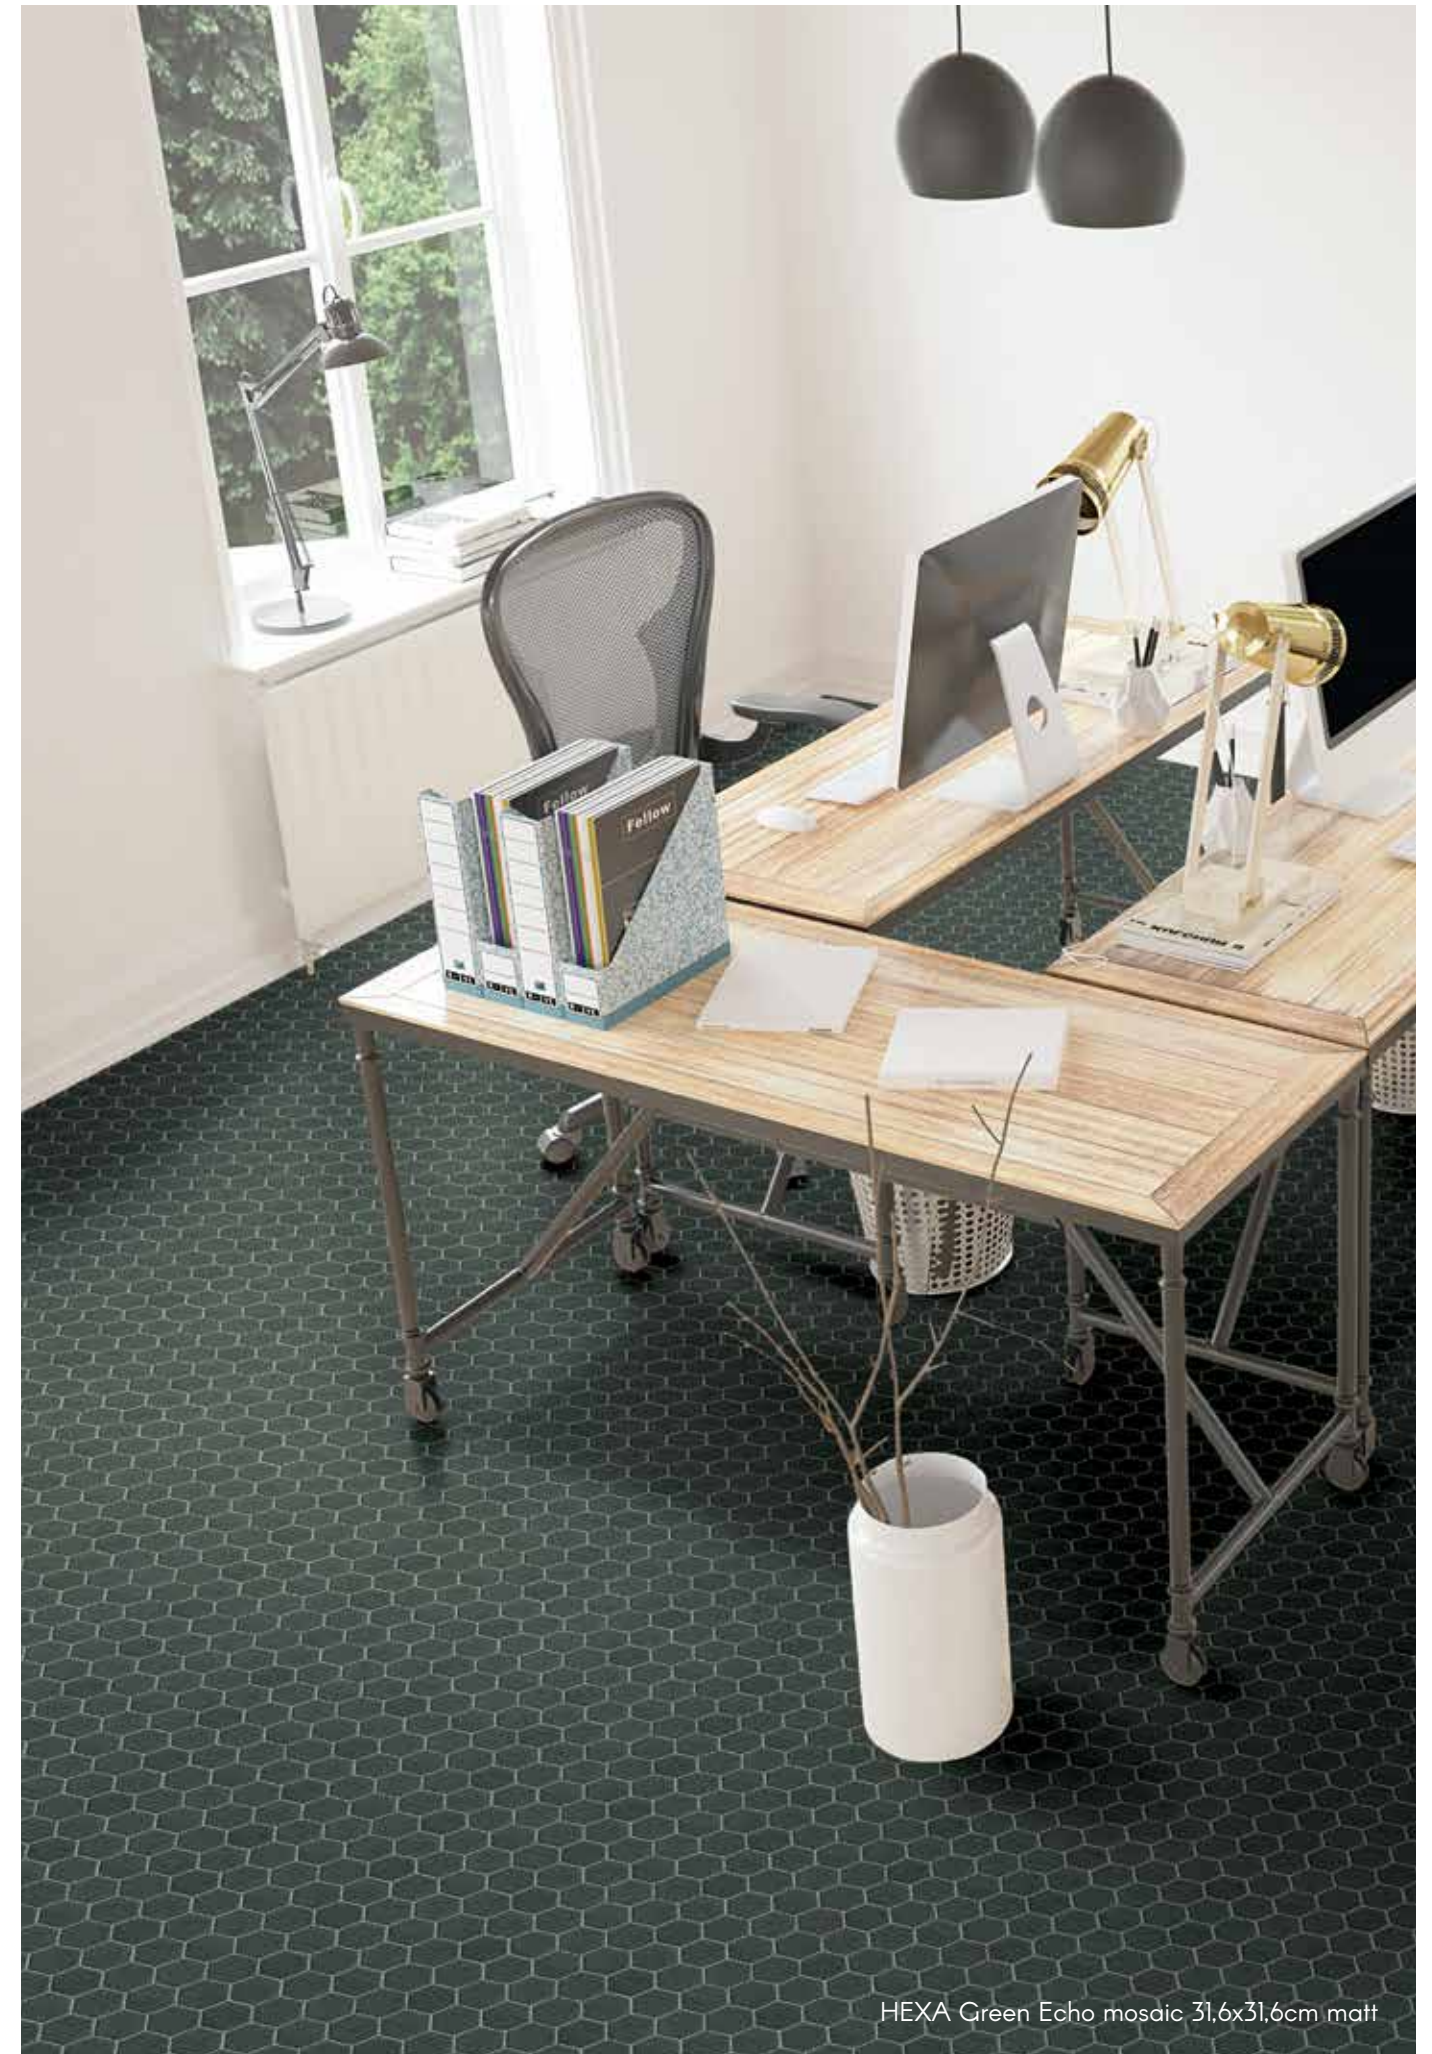

GREEN ECHO

Mosaic 31,6x31,6cm - 12"x12"
(chip 4,3x3,8cm - 2"x2")

matt finish

≅ 4,5mm

Hexa

HEXA Green Echo mosaic 31,6x31,6cm matt