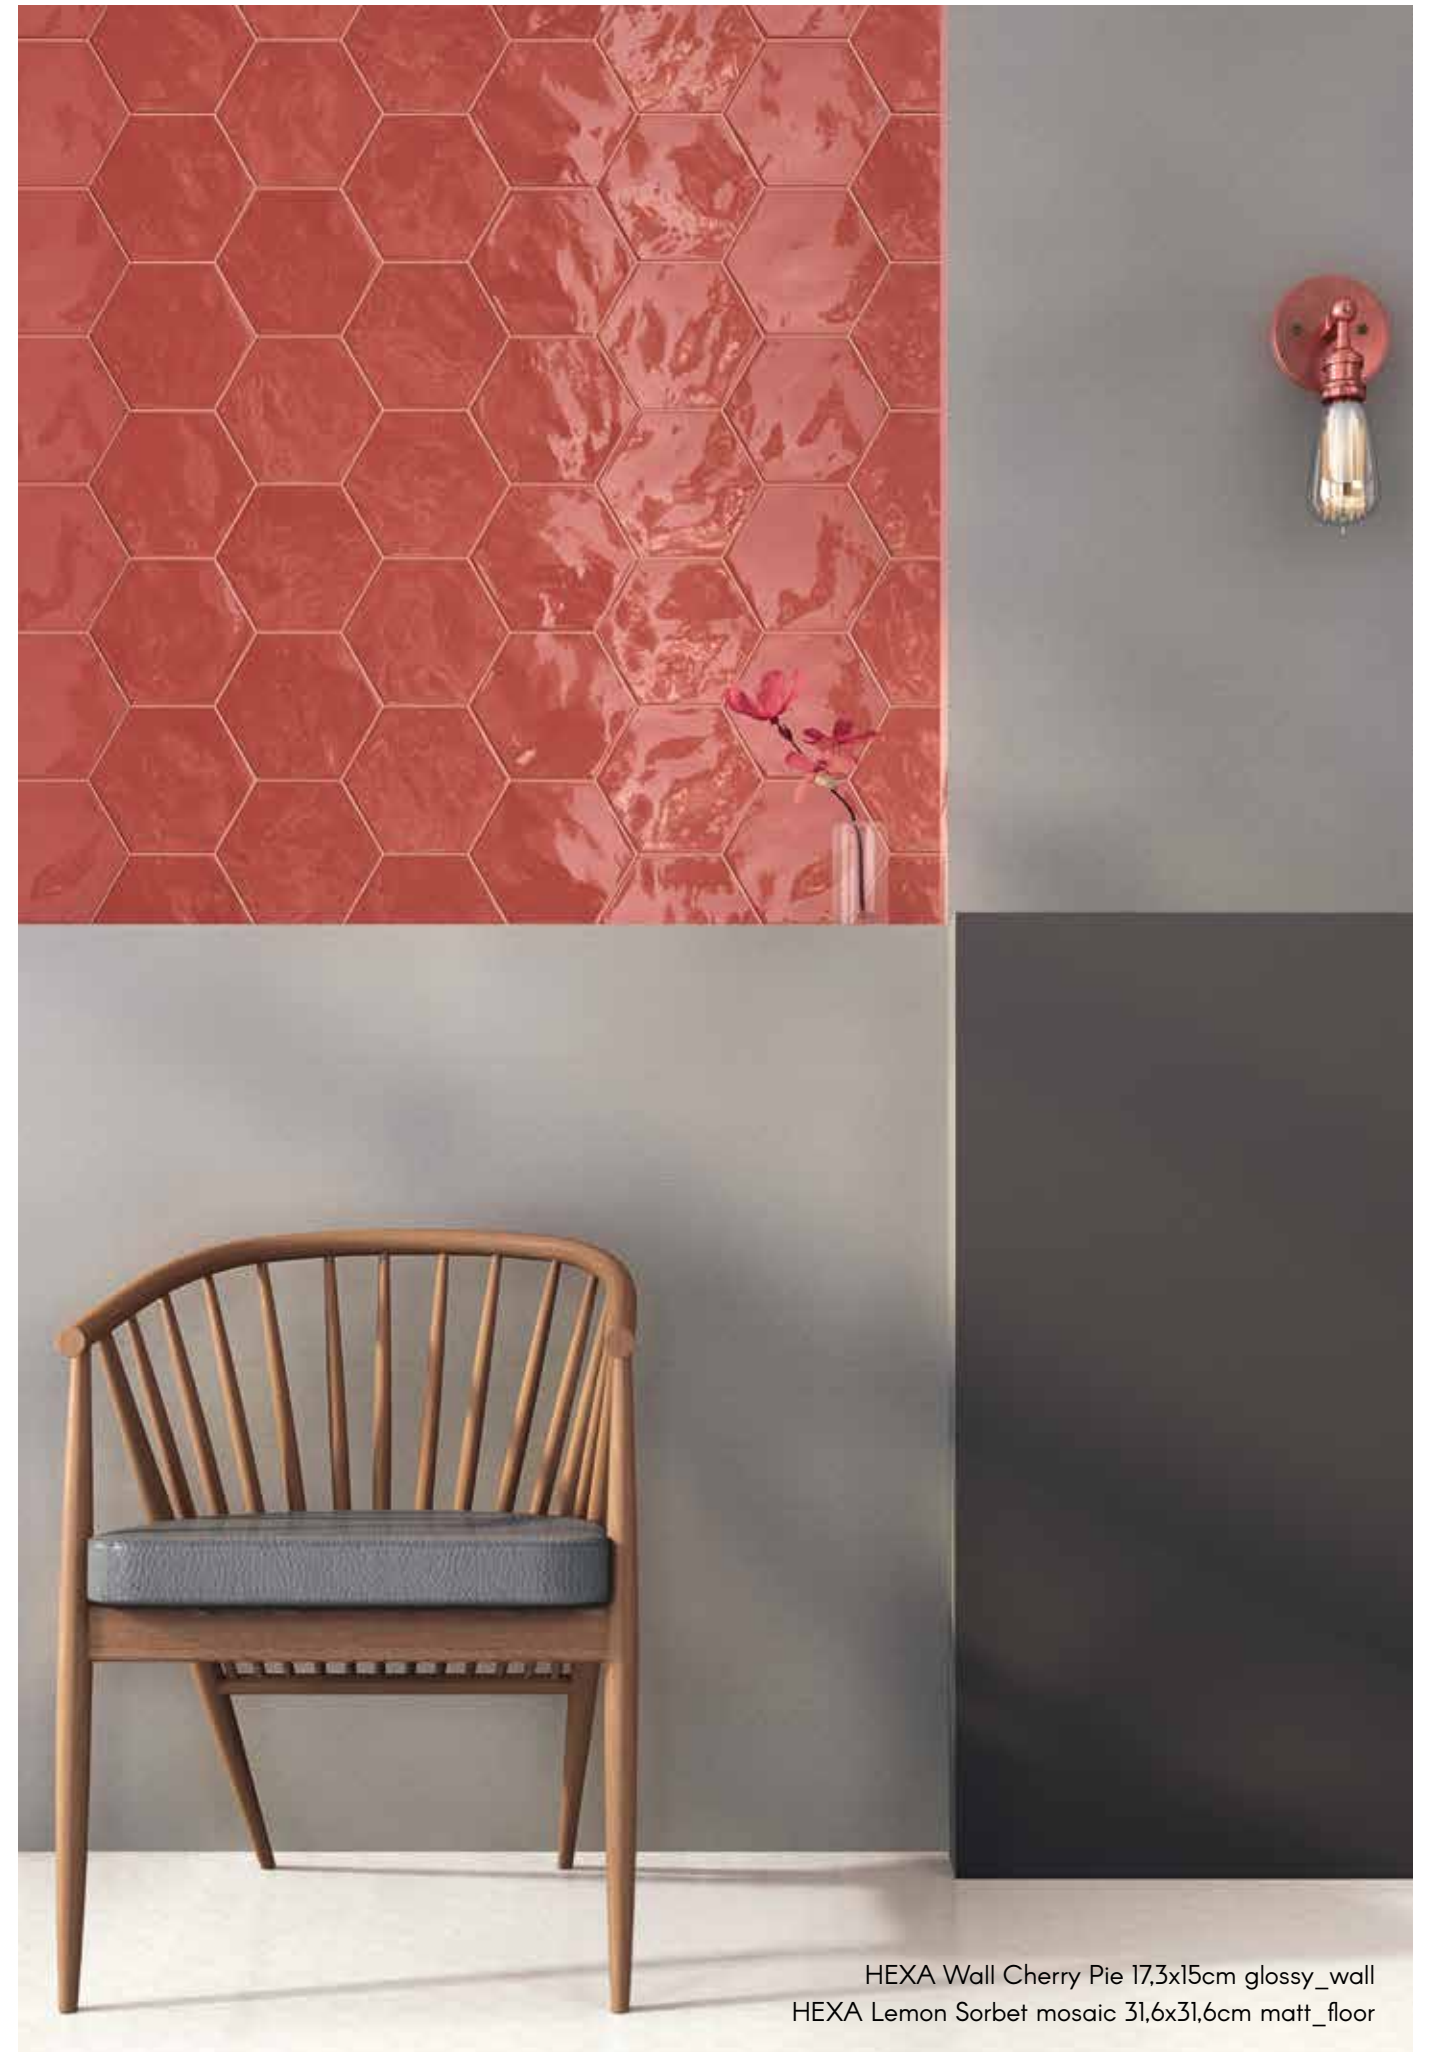

# BLACK SWAN

Hexa Floor 14x16cm - 5"x6"  
matt finish  
± 8,5mm

*Hexa*

HEXA Floor Black Swan 16x14cm matt\_floor  
Green Echo 16x14 matt\_wall

# CHERRY PIE

Hexa Wall 17,3x15cm - 7"x6"  
glossy finish  
± 10mm

*Hexa*

HEXA Wall Cherry Pie 17,3x15cm glossy\_wall  
HEXA Lemon Sorbet mosaic 31,6x31,6cm matt\_floor