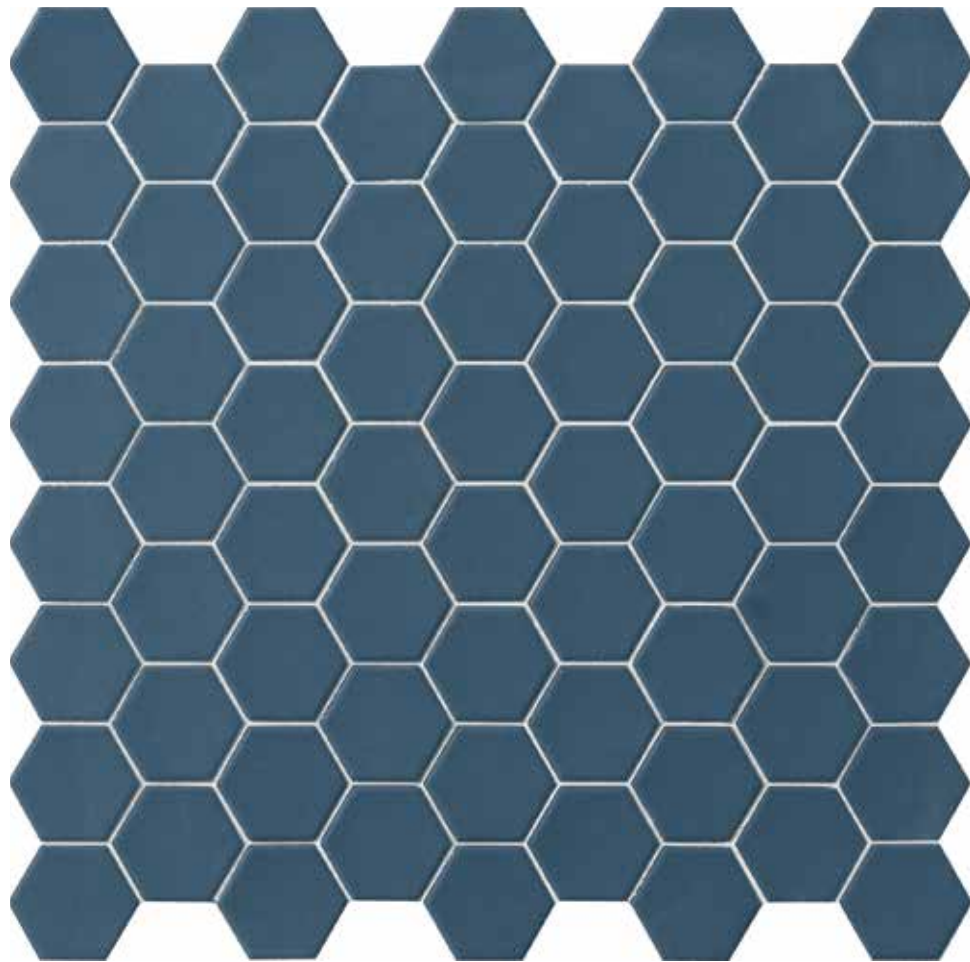

AEGEAN BLUE

Mosaic 31,6x31,6cm - 12"x12"
(chip 4,3x3,8cm - 2"x2")

matt finish
≅ 4,5mm

Hexa

HEXA Aegean Blue mosaic 31,6x31,6cm matt