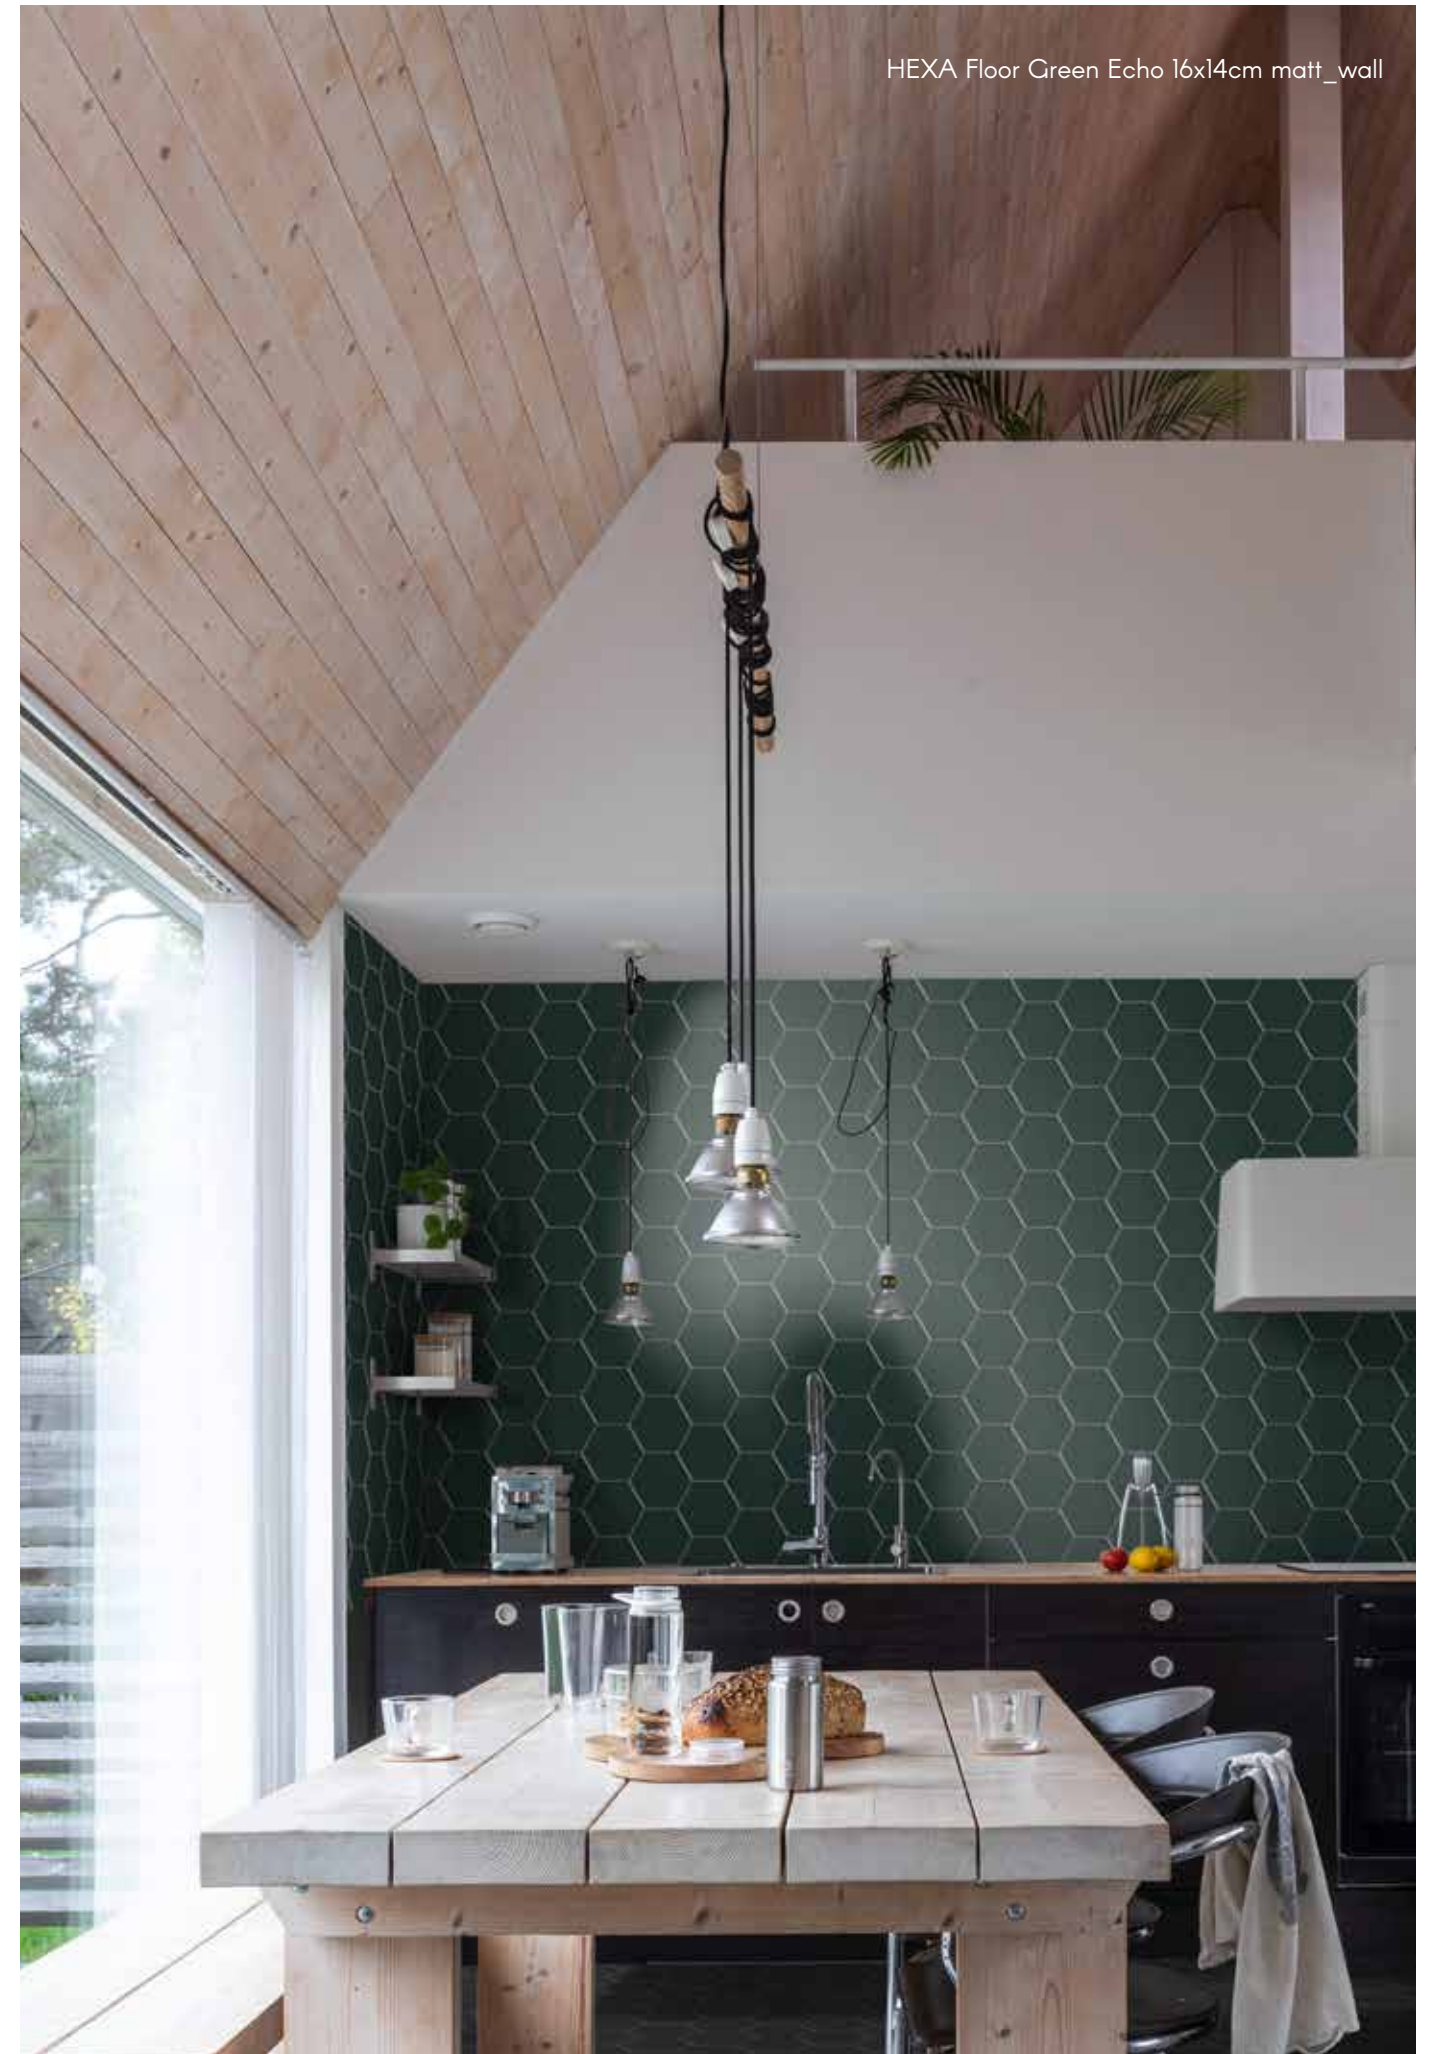

# GREEN ECHO

Hexa Floor 14x16cm - 5"x6"

**matt** finish

± 8,5mm

*Hexa*