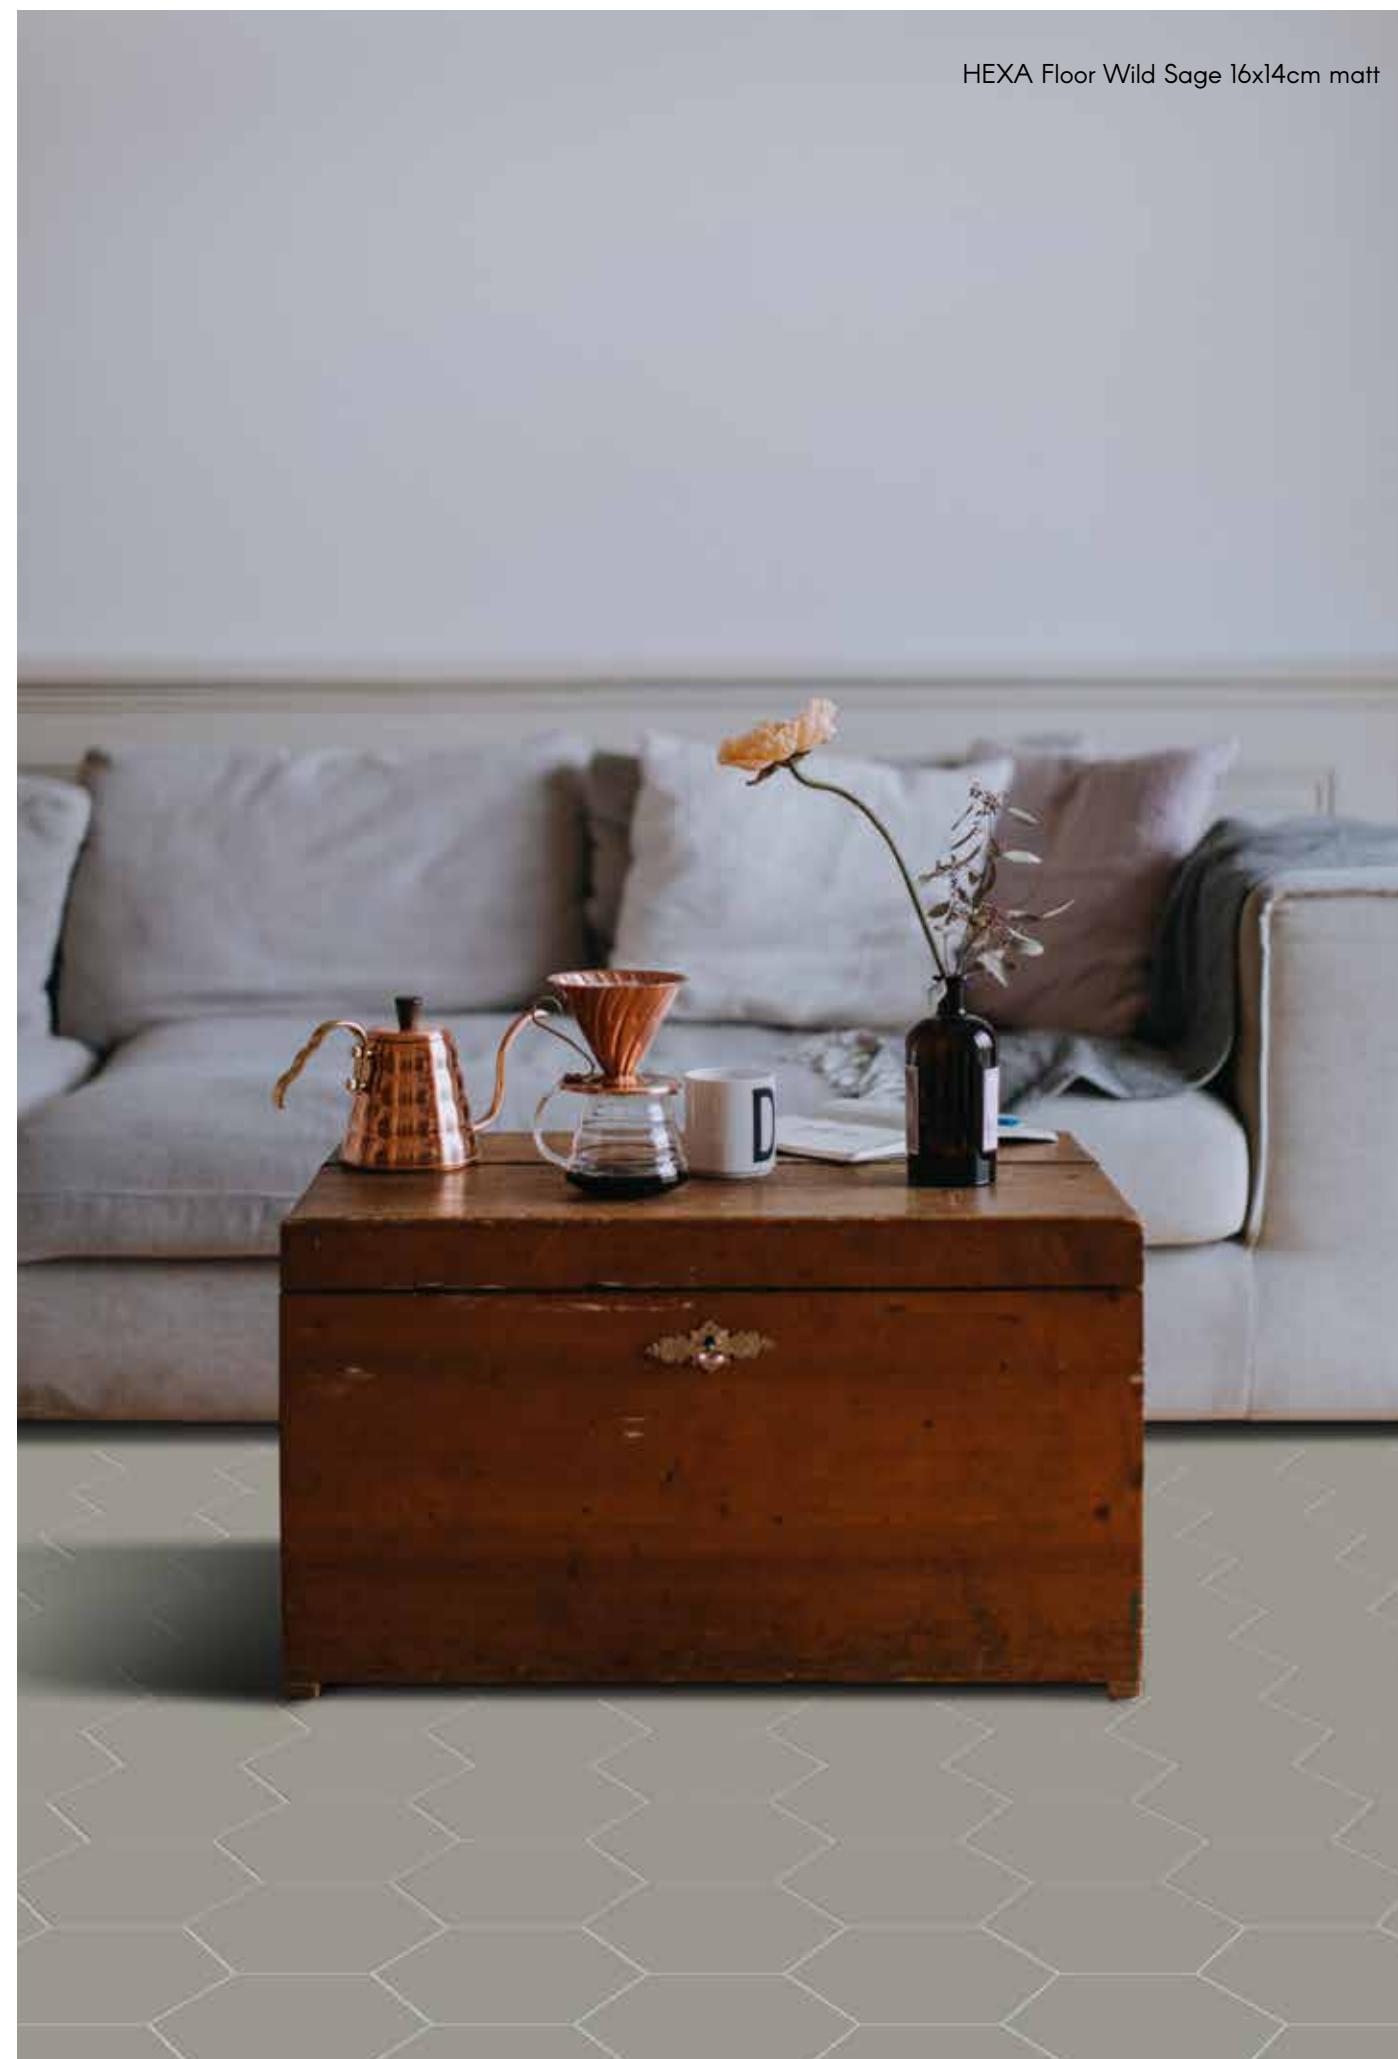

HEXA Floor Wild Sage 16x14cm matt