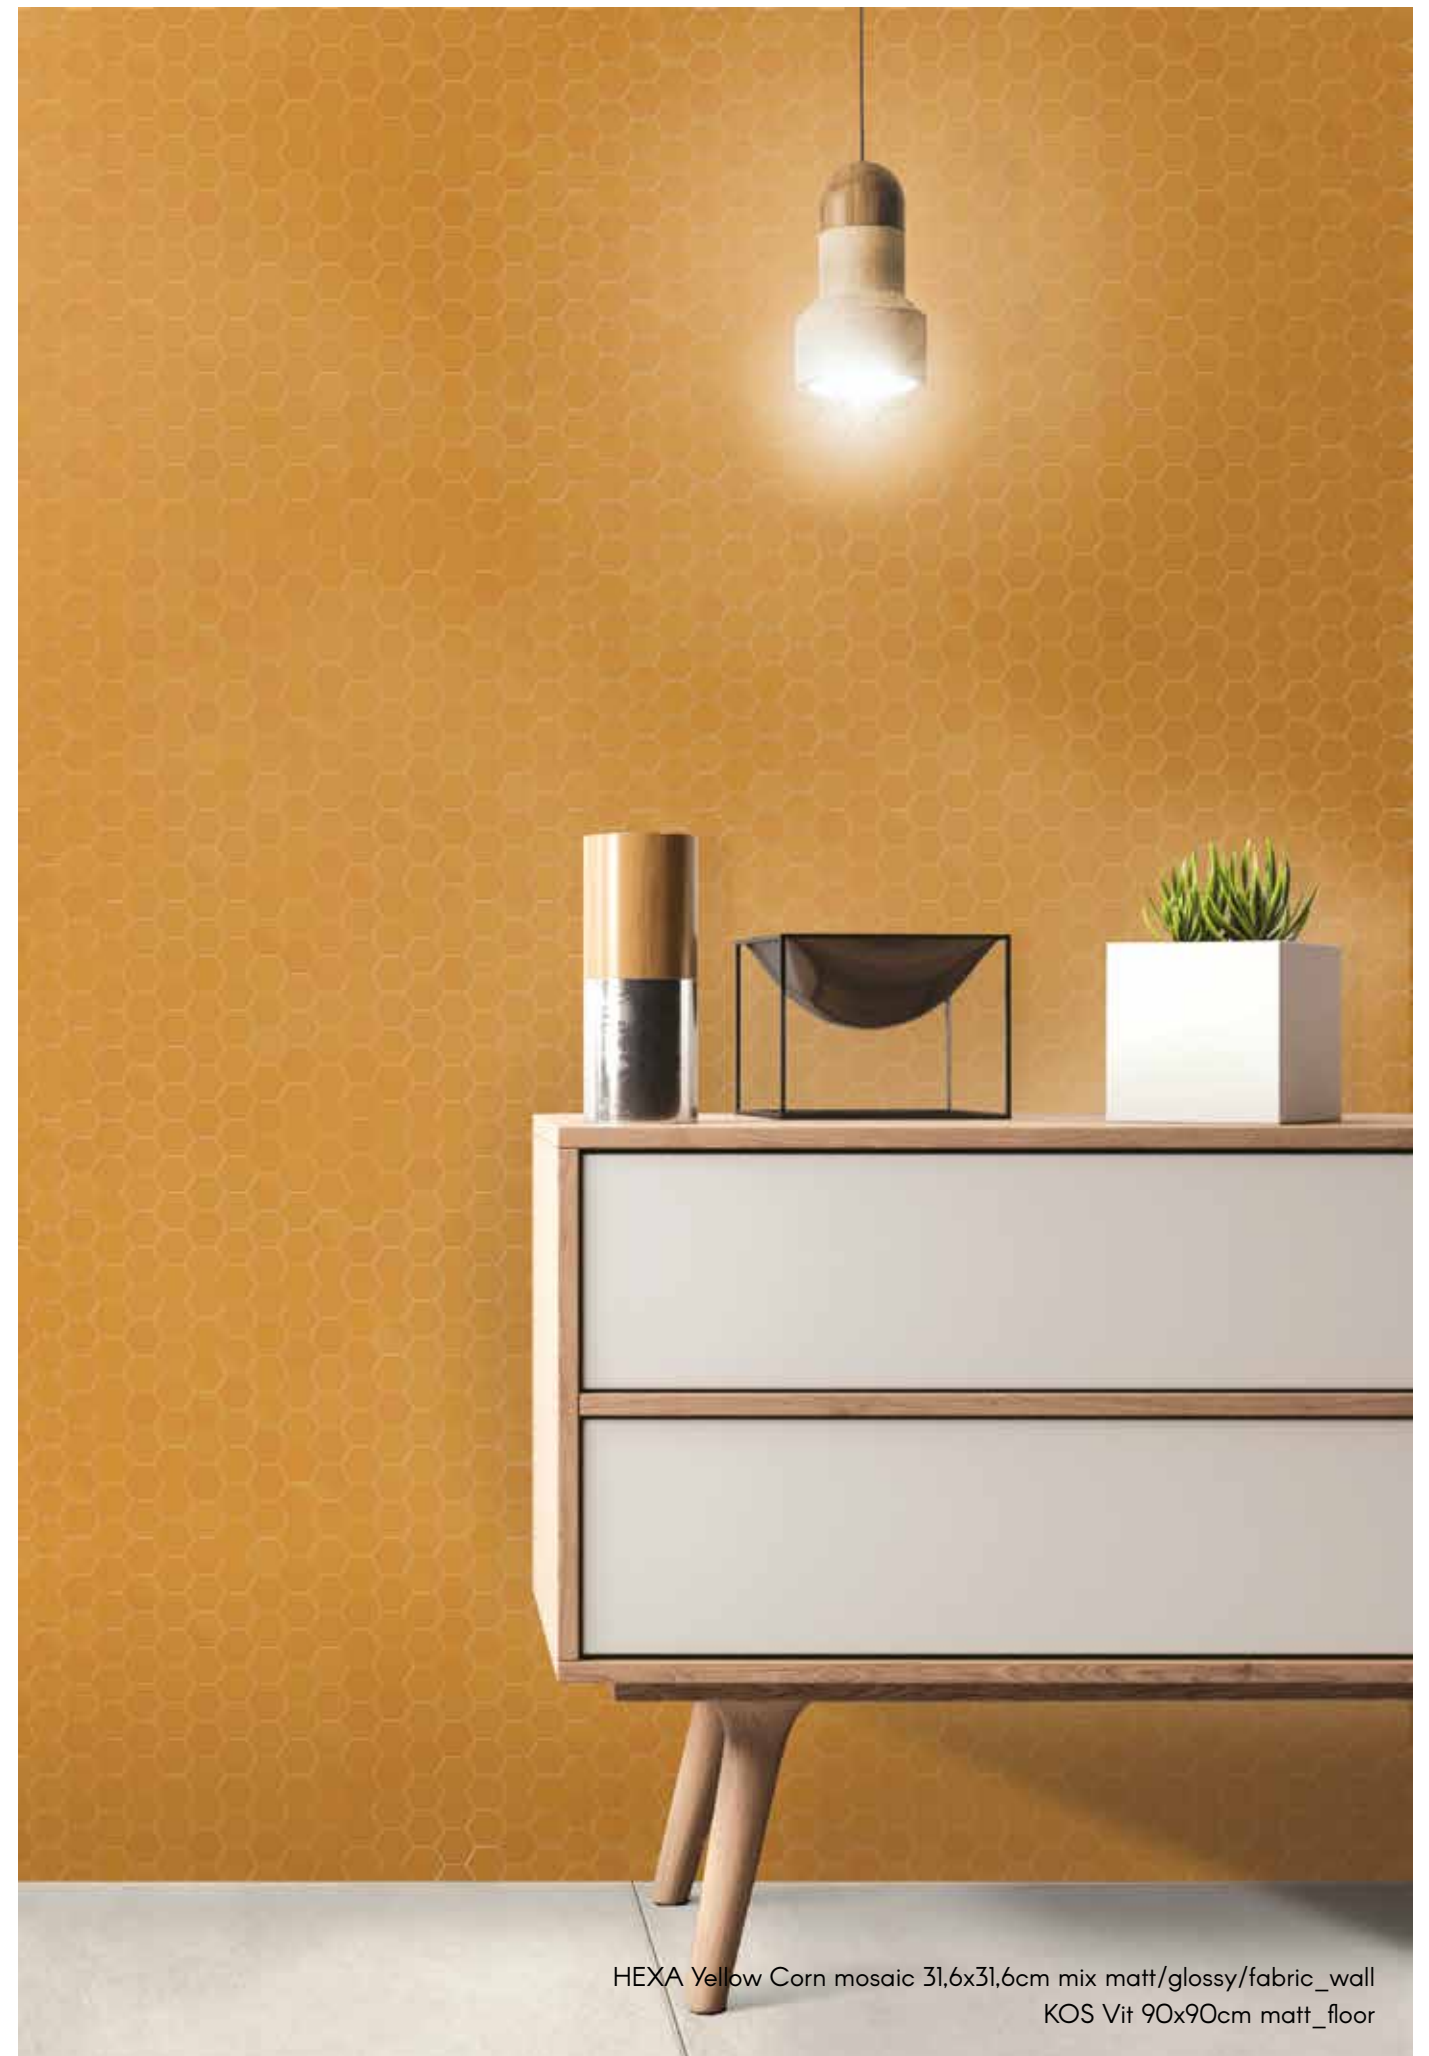

YELLOW CORN

Mosaic 31,6x31,6cm - 12"x12"
(chip 4,3x3,8cm - 2"x2")
mix **matt/glossy/fabric** finish
± 4,5mm

Hexa

HEXA Yellow Corn mosaic 31,6x31,6cm mix matt/glossy/fabric_wall
KOS Vit 90x90cm matt_floor