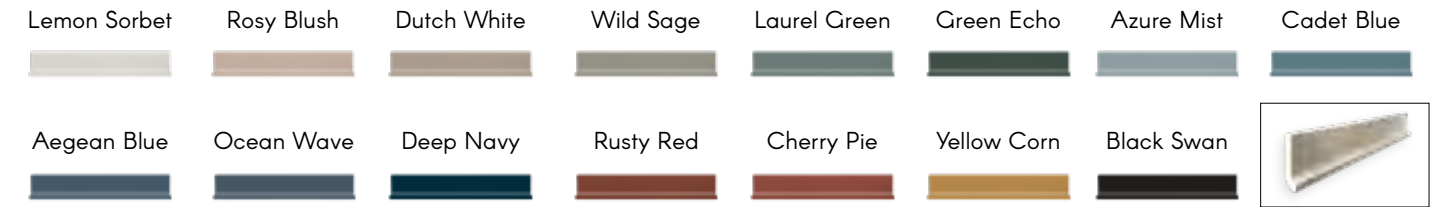

# SKIRTING ± 7,5mm

5x30cm  
2"x12"

- MATT finish -