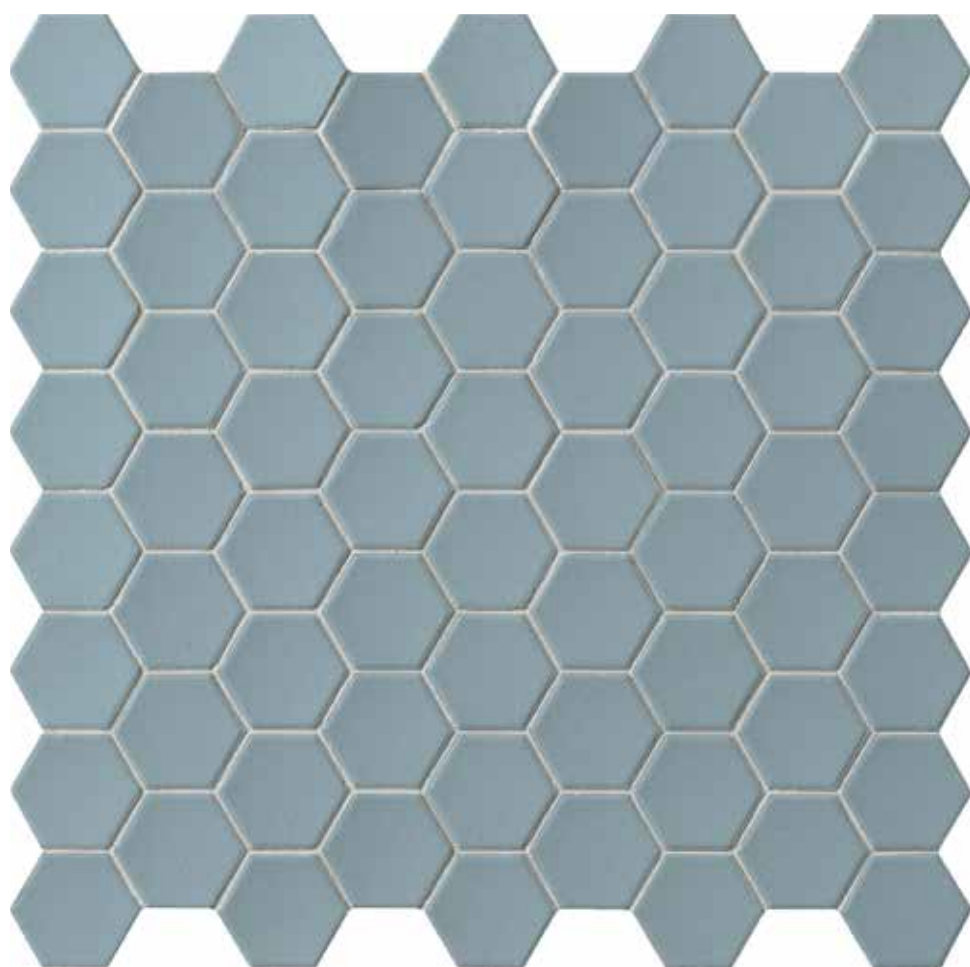

AZURE MIST

Mosaic 31,6x31,6cm - 12"x12"
(chip 4,3x3,8cm - 2"x2")

matt finish
≅ 4,5mm

Hexa

HEXA Azure Mist mosaic 31,6x31,6cm matt