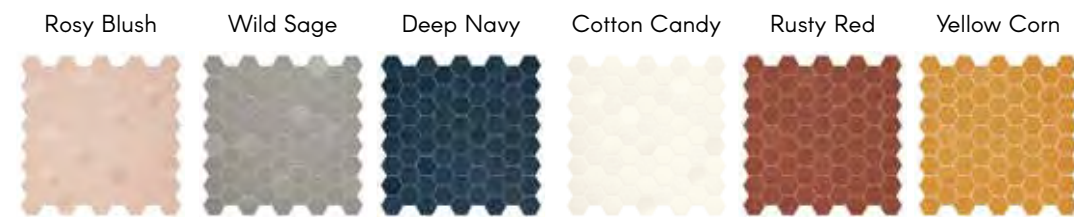

- MIX matt/glossy/fabric -