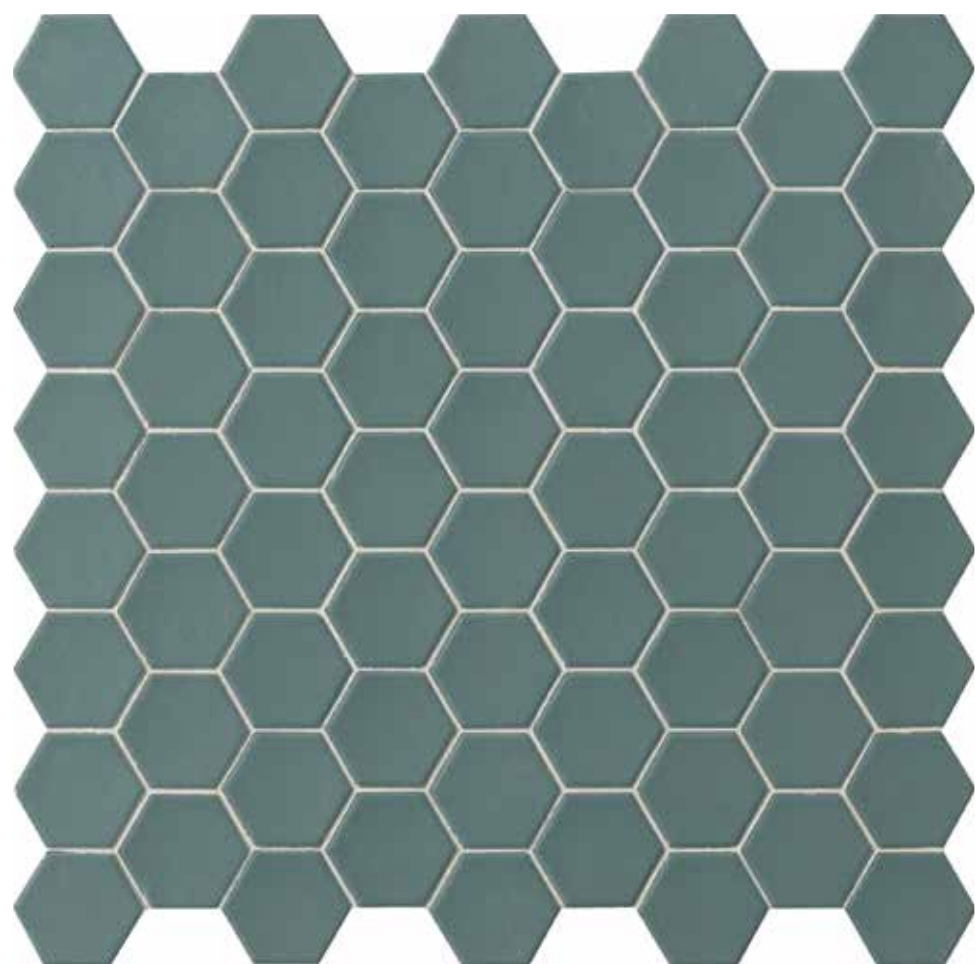

LAUREL GREEN

Mosaic 31,6x31,6cm - 12"x12"
(chip 4,3x3,8cm - 2"x2")

mat finish
≅ 4,5mm

Hexa

HEXA Laurel Green mosaic 31,6x31,6cm matt