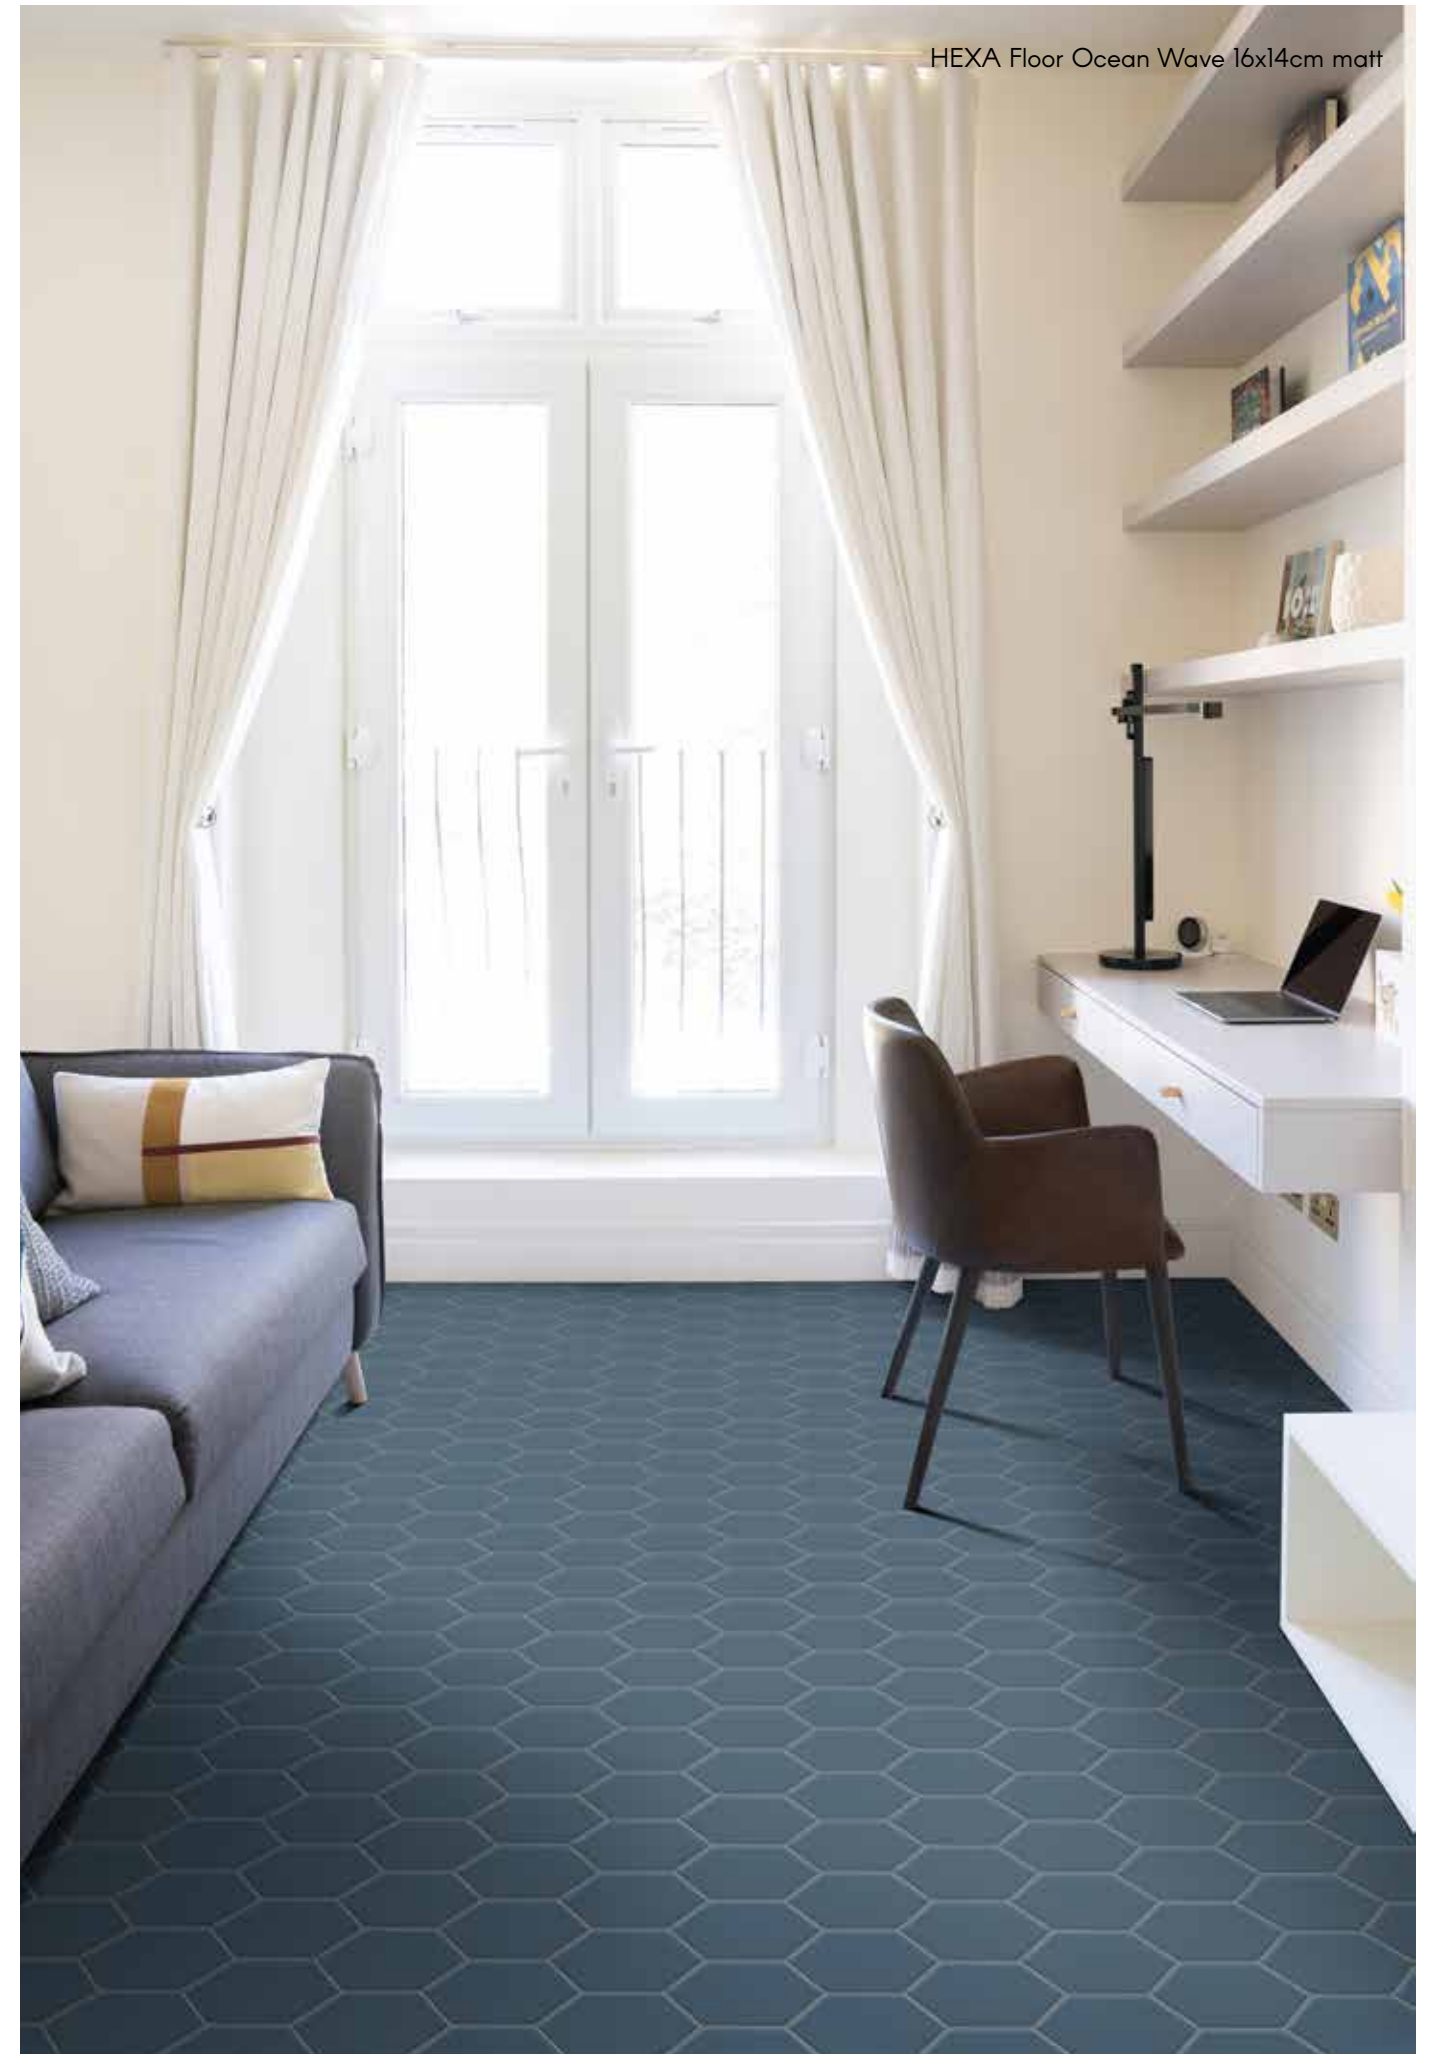

OCEAN WAVE

Hexa Floor 14x16cm - 5"x6"
matt finish
± 8,5mm

Hexa

HEXA Floor Ocean Wave 16x14cm matt