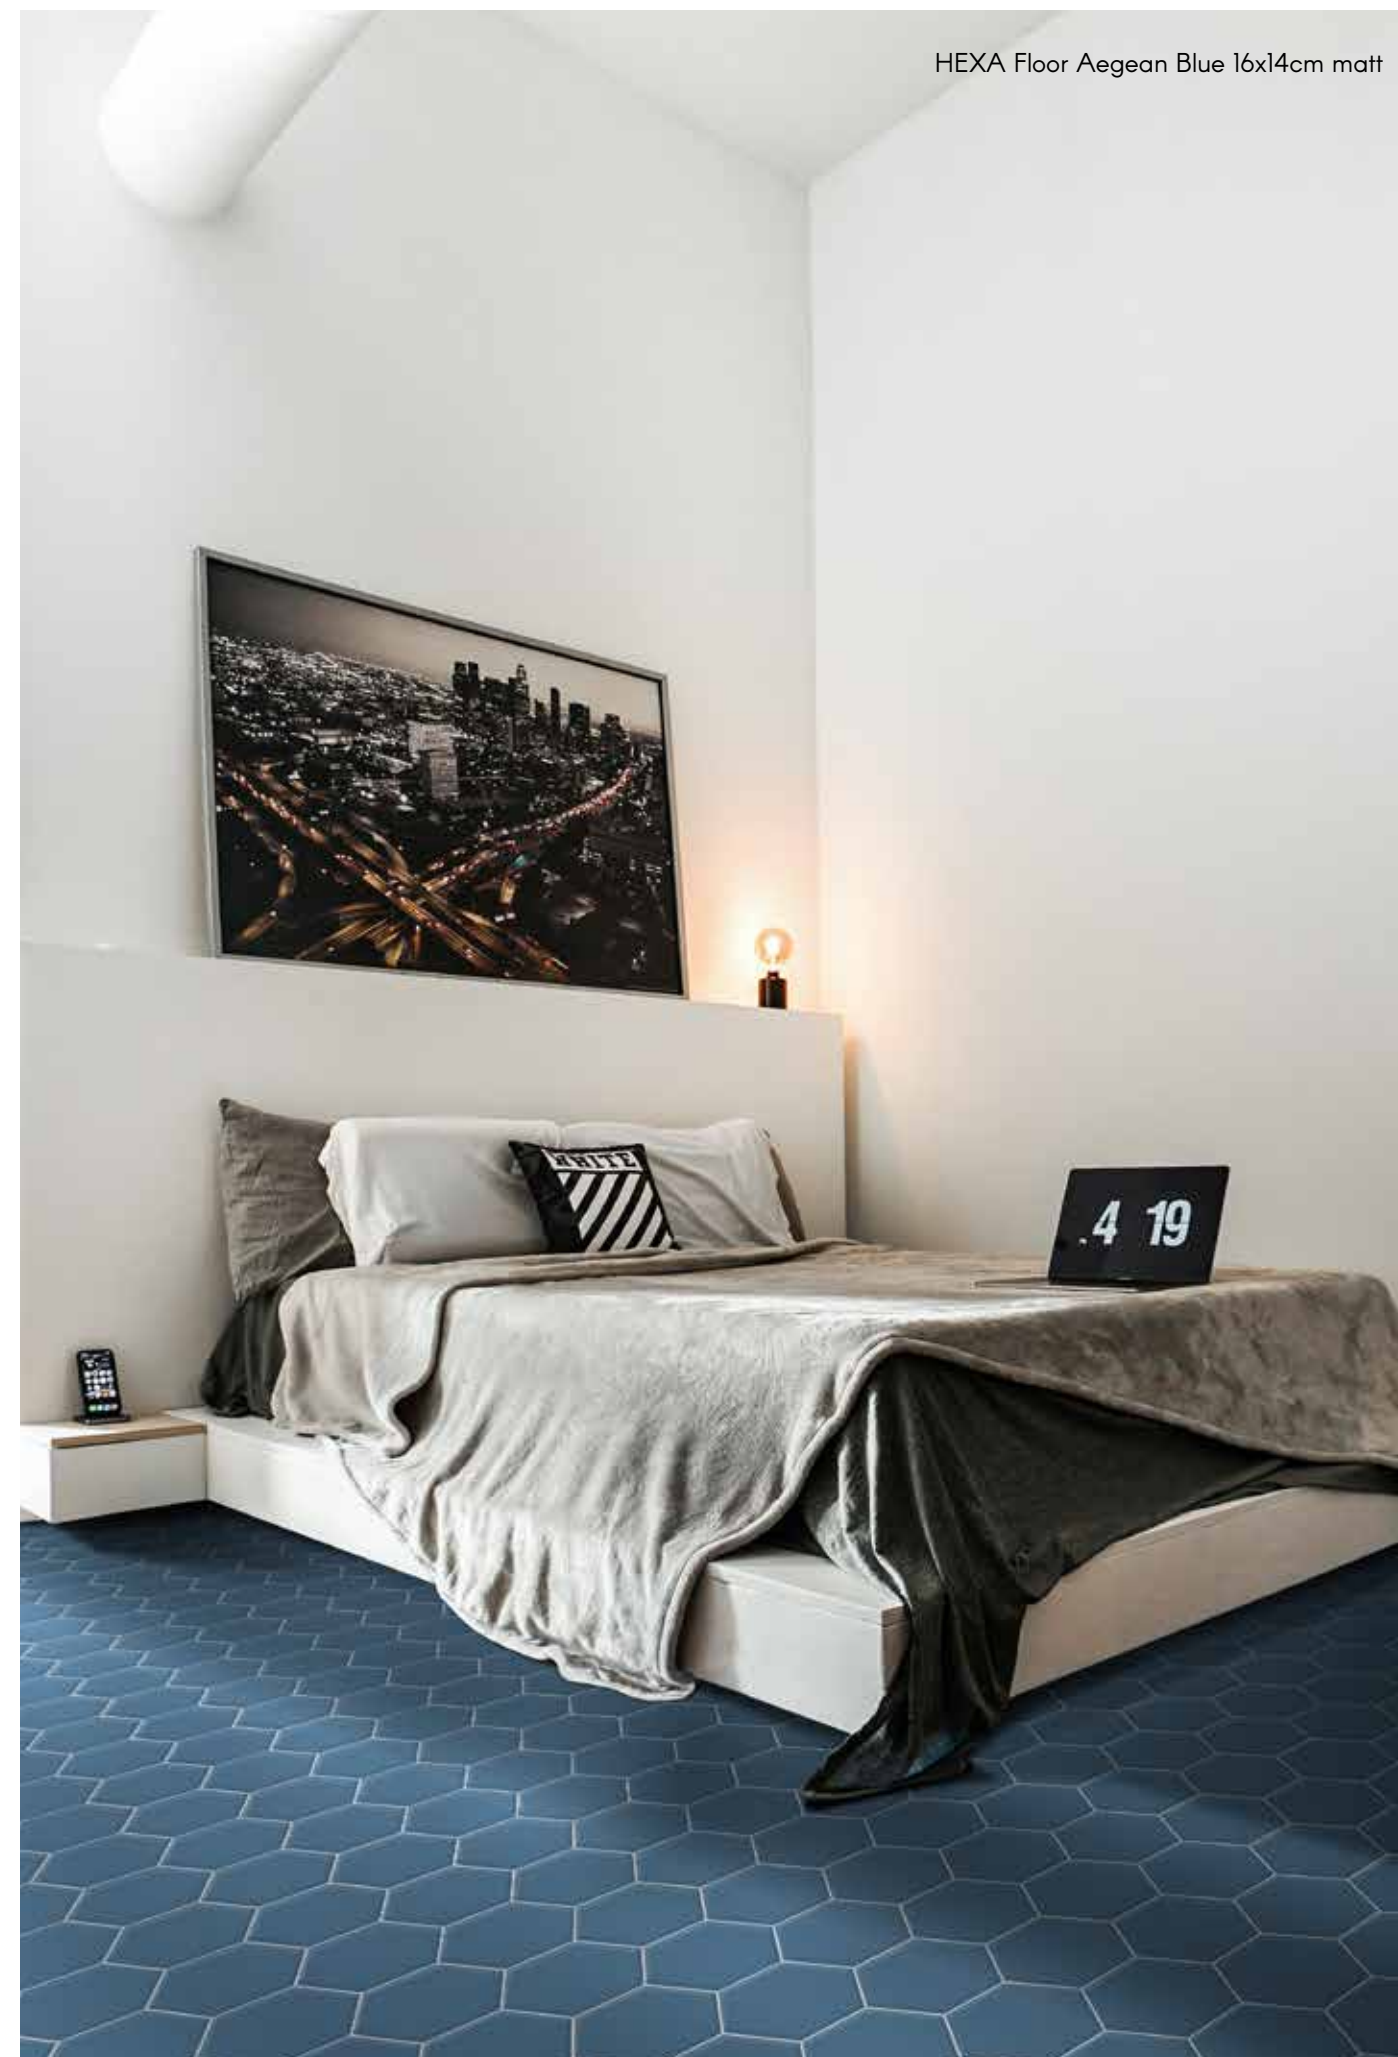

HEXA Floor Aegean Blue 16x14cm matt