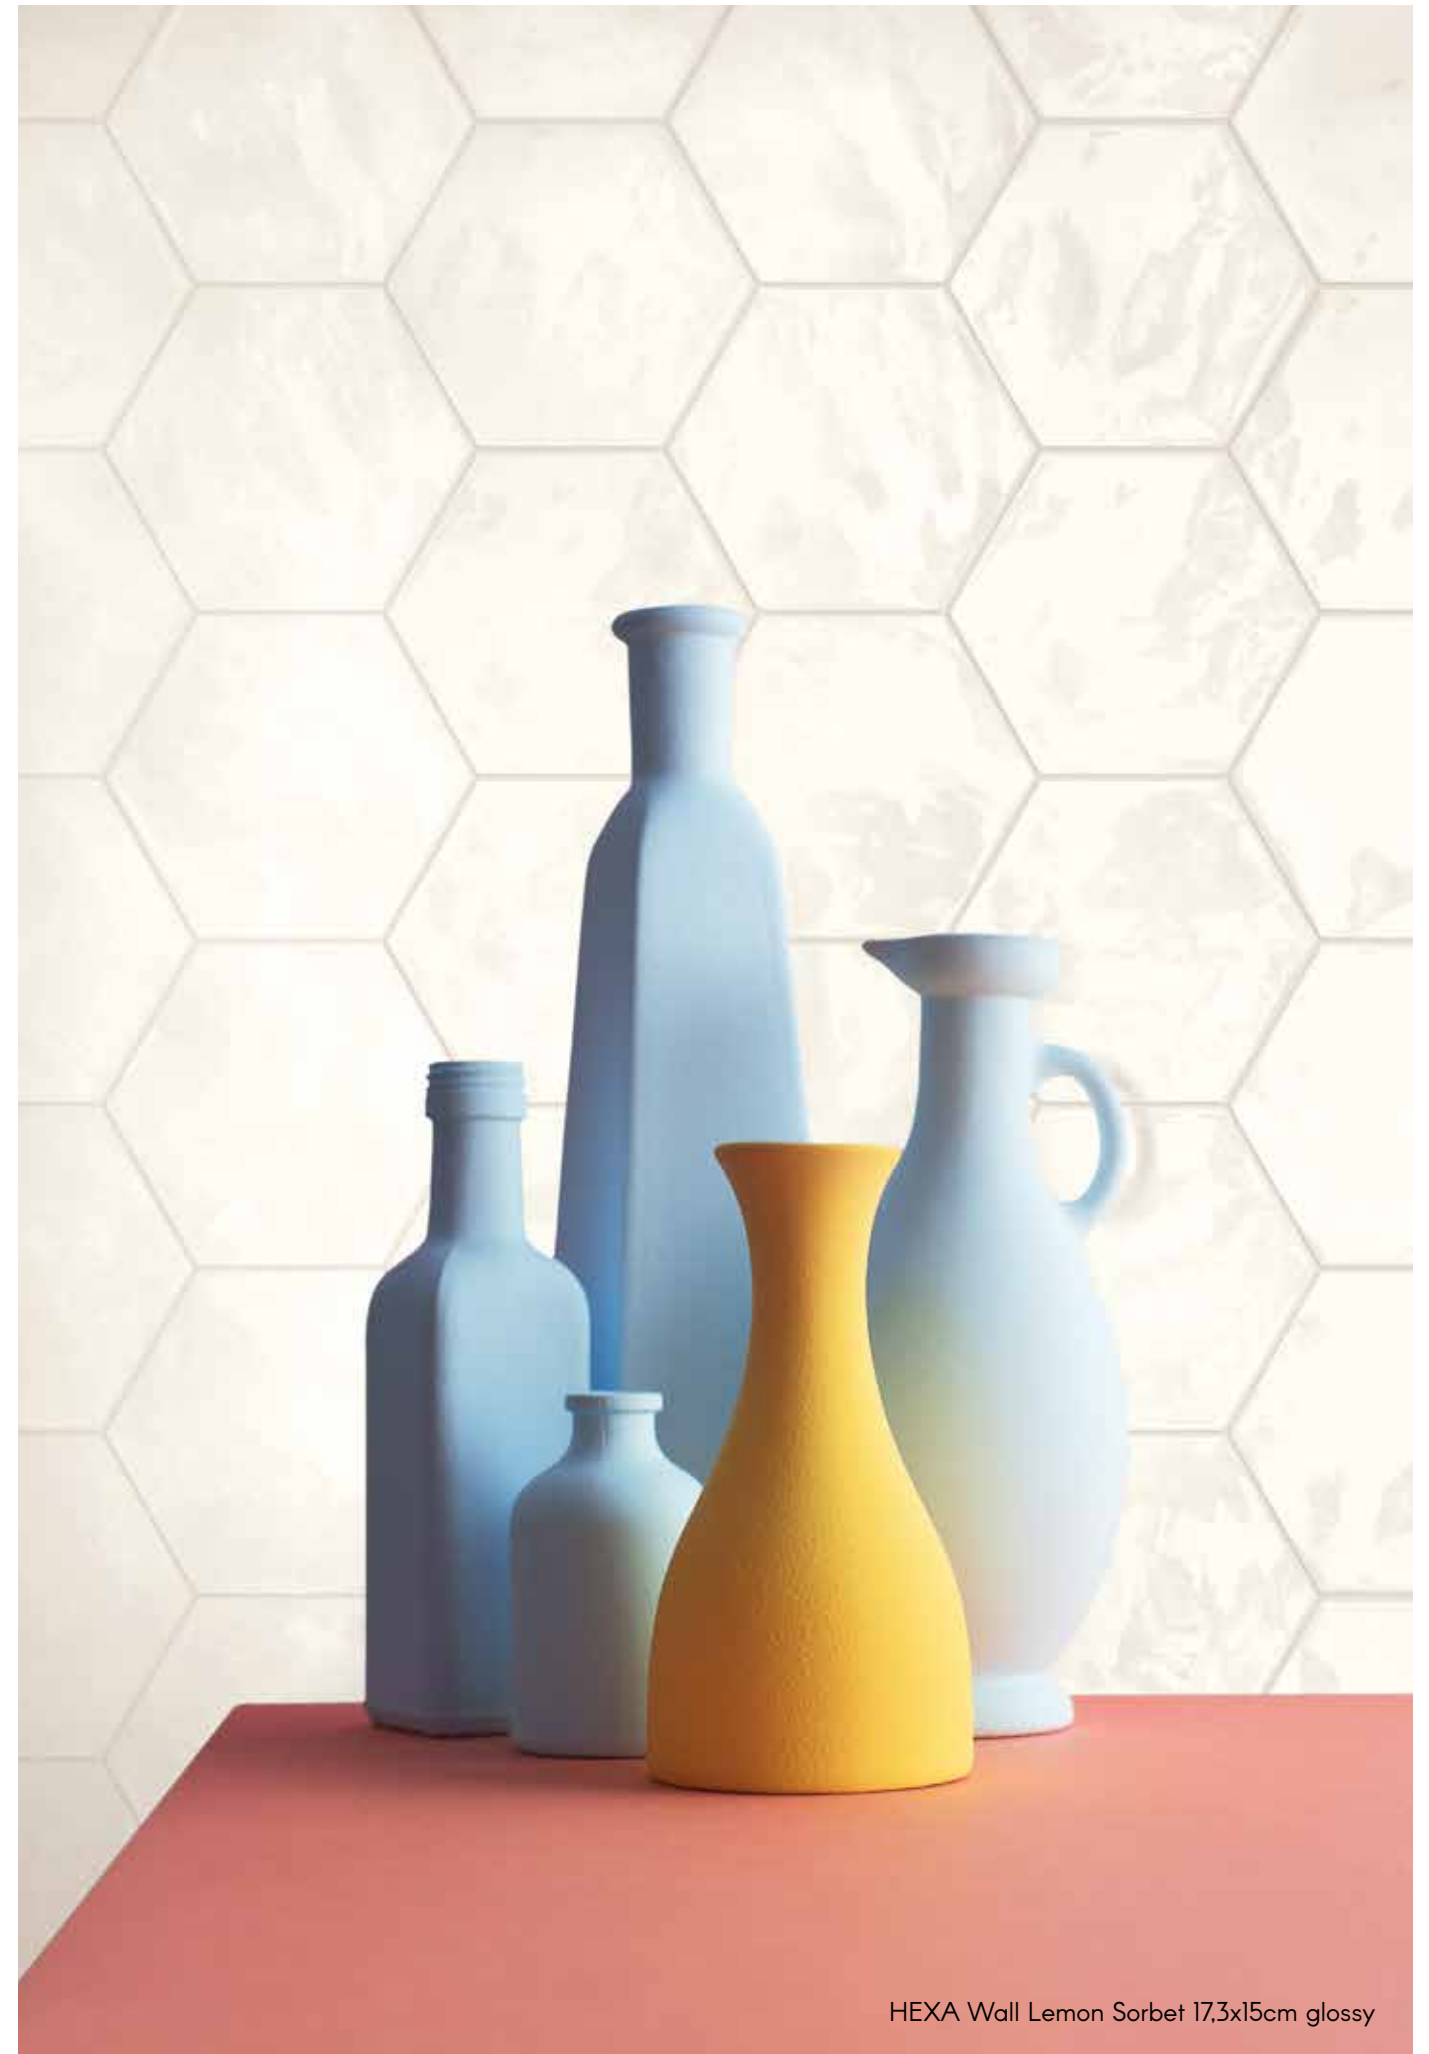

# LEMON SORBET

Hexa Wall 17,3x15cm - 7"x6"

glossy finish

± 10mm

*Hexa*

HEXA Wall Lemon Sorbet 17,3x15cm glossy