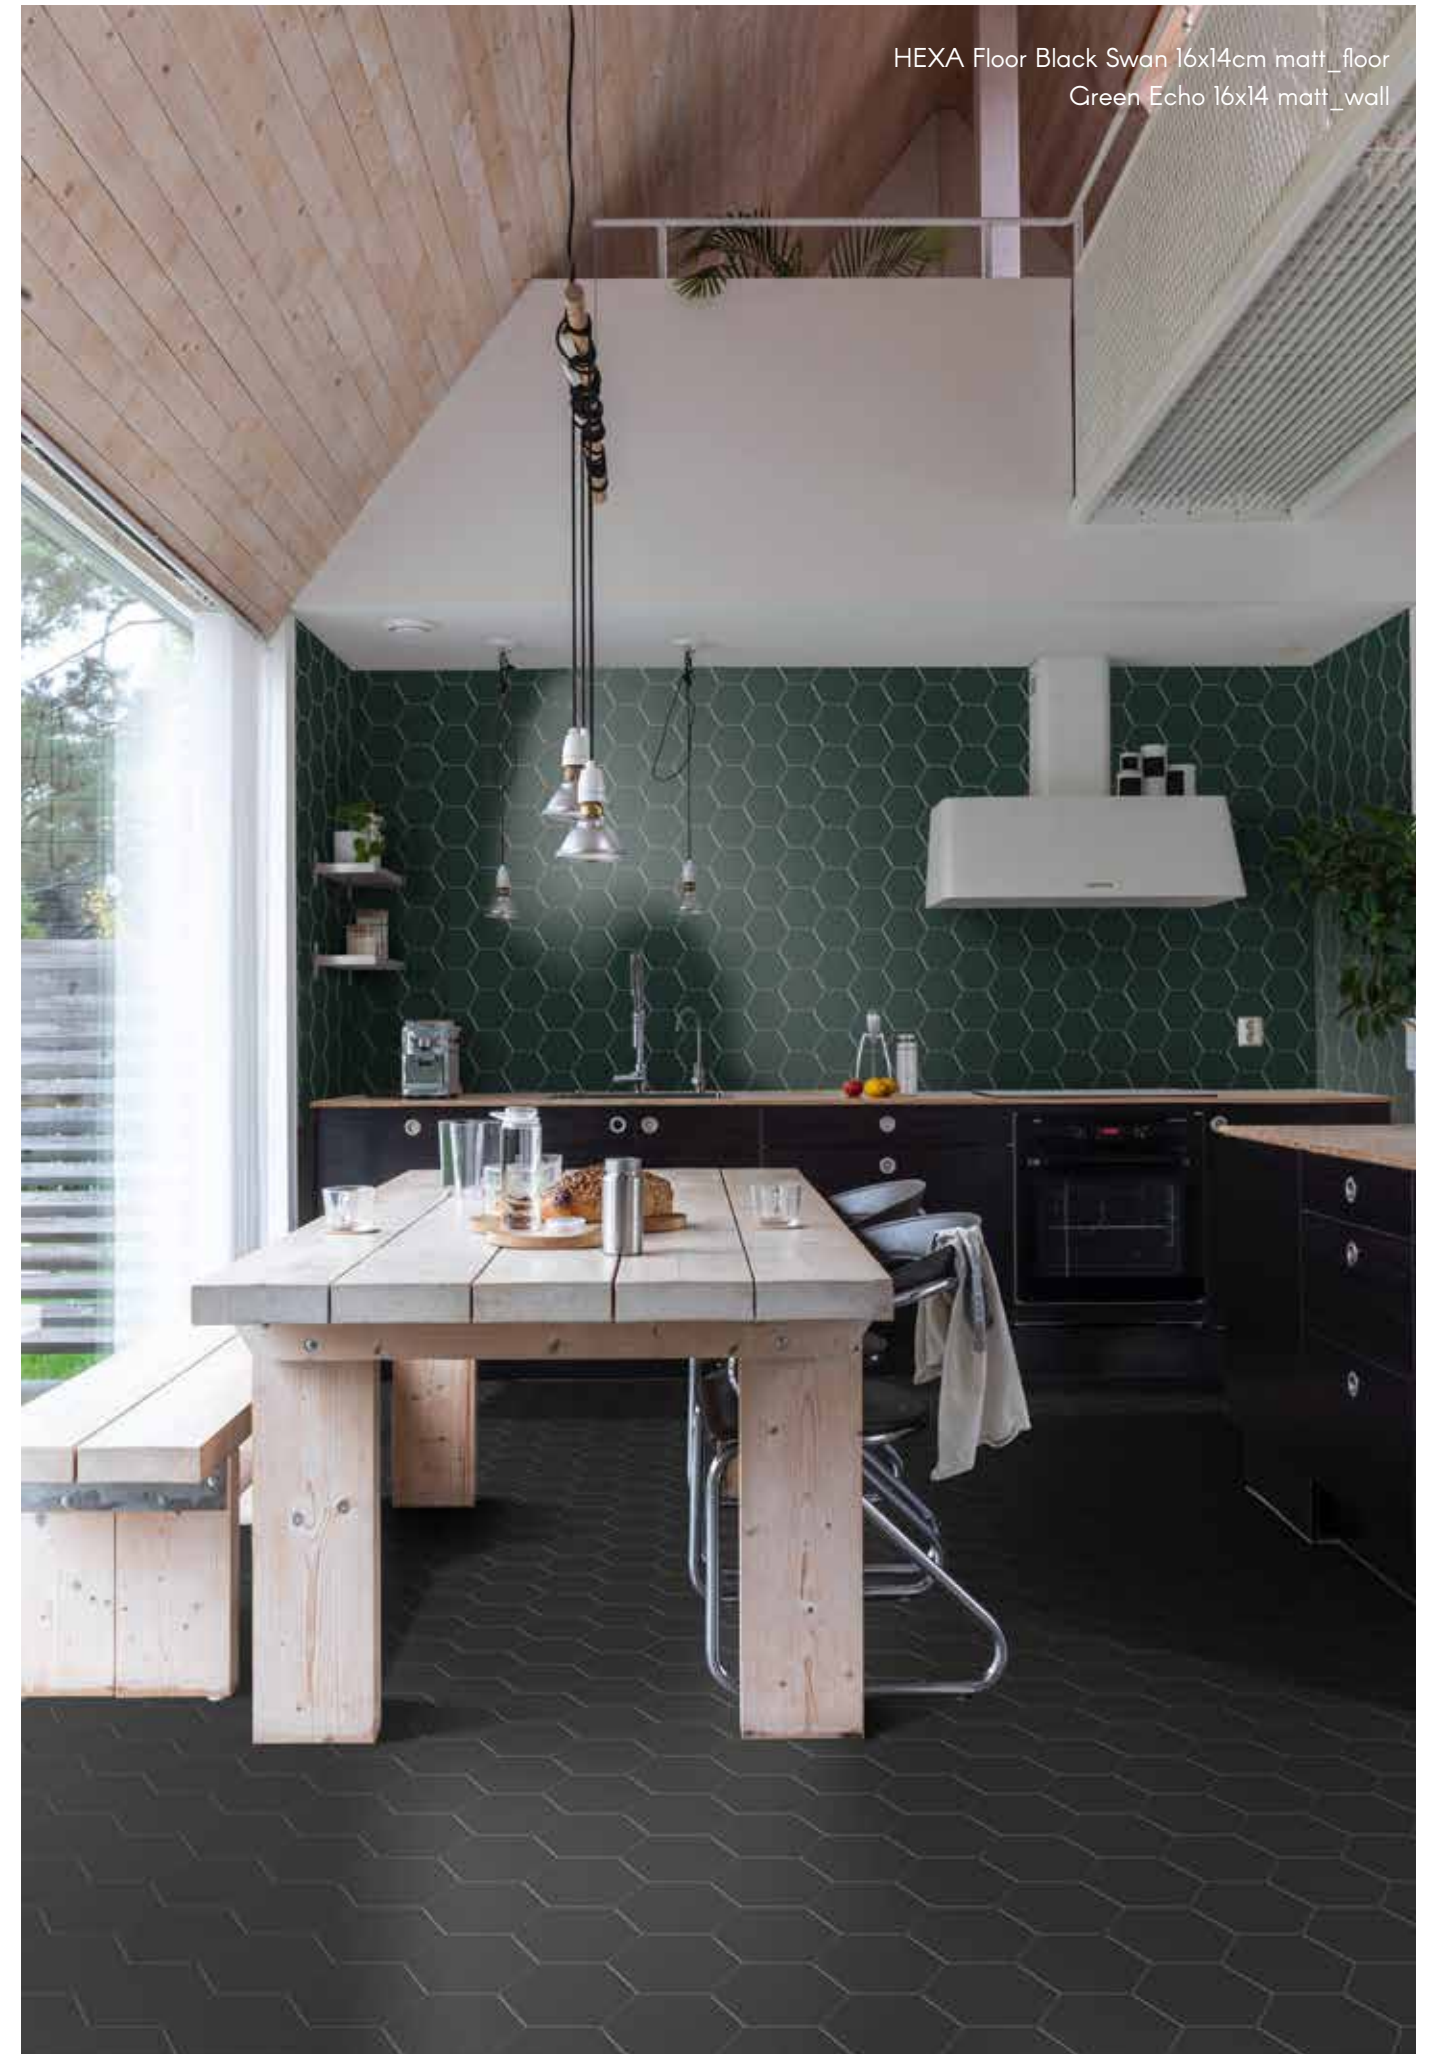

BLACK SWAN

Hexa Floor 14x16cm - 5"x6"
matt finish
± 8,5mm

Hexa

HEXA Floor Black Swan 16x14cm matt_floor
Green Echo 16x14 matt_wall