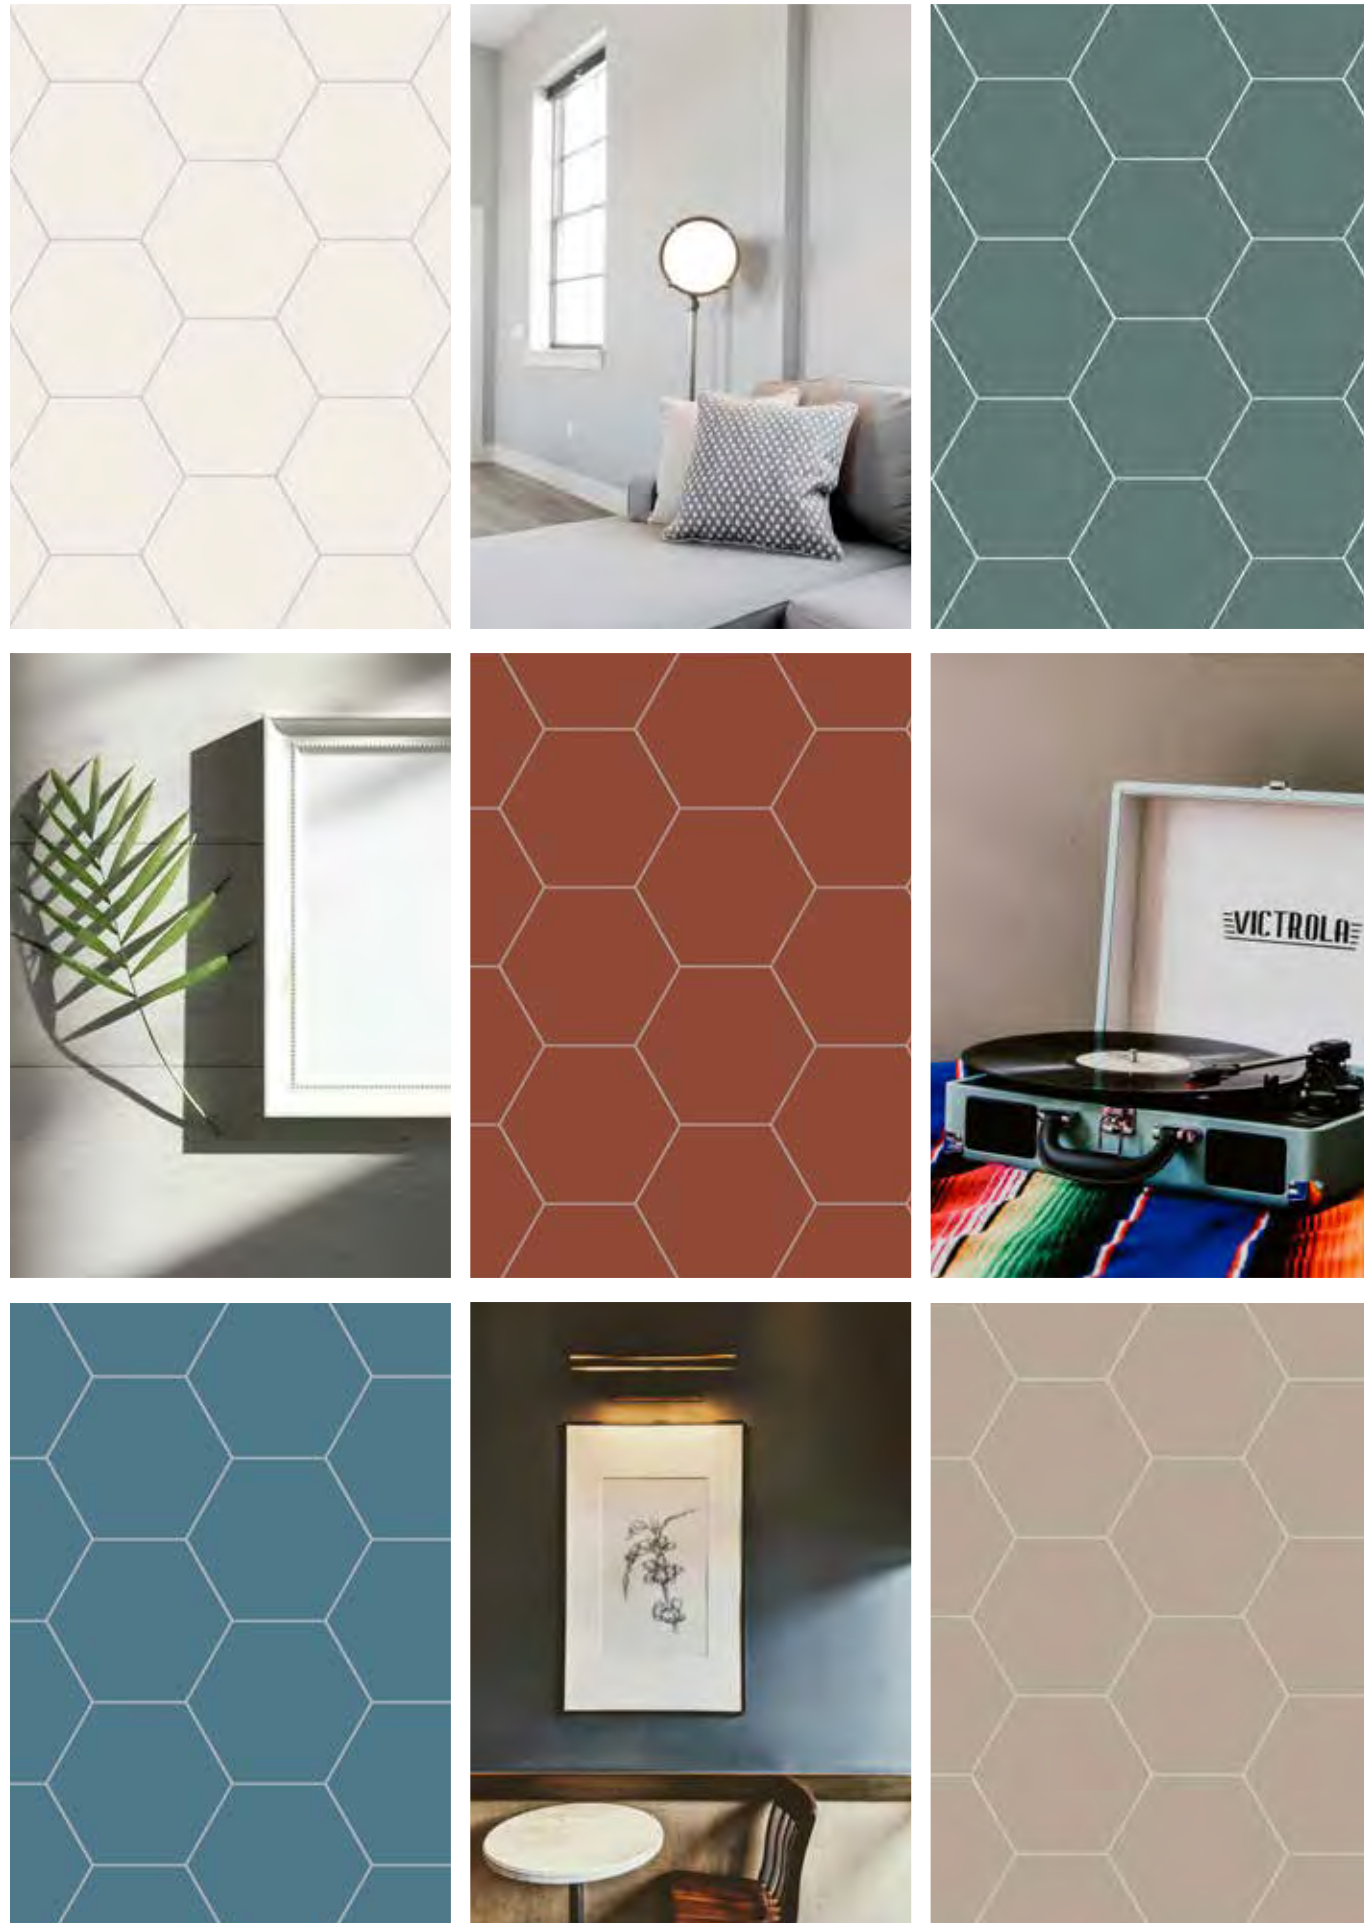

FLOOR $\approx$ 8,5mm

- MATT finish - 14x16cm (5"x6")

15 colours to embrace you: a new floor experience to complete Hexa collection with a proposal for floor coverings in all the beloved shades of Hexa. A compact **14x16cm** (5"x6") size in which the colours stand out in their richness. Decisive hues ranging from pastels to stronger shades, always in the hexagonal shape that has made Hexa so memorable.

*15 colori per abbracciarti: una nuova esperienza di pavimento per completare la collezione Hexa con una proposta di pavimenti in tutte le amate tonalità della gamma. Un formato compatto **14x16cm** in cui i colori risaltano nella loro ricchezza. Tonalità decise che vanno dai pastelli alle gradazioni più forti, sempre nella forma esagonale che ha reso Hexa così memorabile.*