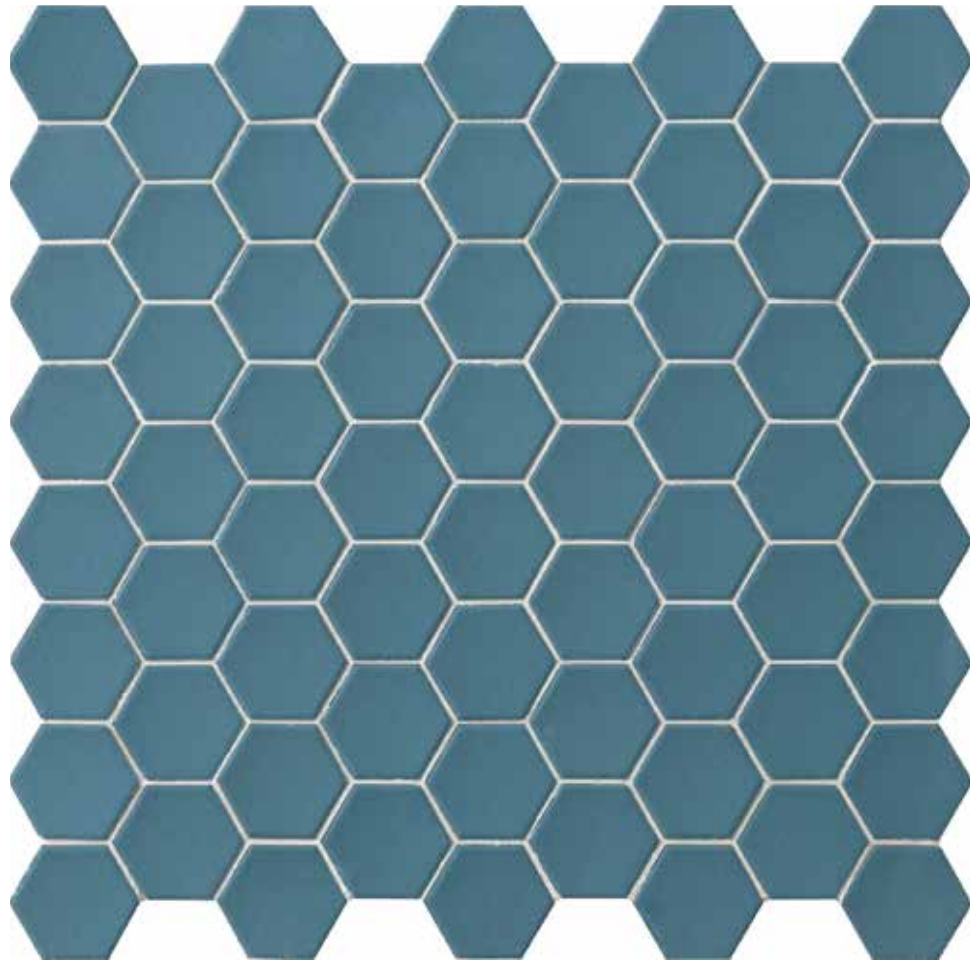

CADET BLUE

Mosaic 31,6x31,6cm - 12"x12"
(chip 4,3x3,8cm - 2"x2")

mat finish
≅ 4,5mm

Hexa

HEXA Cadet Blue mosaic 31,6x31,6cm matt