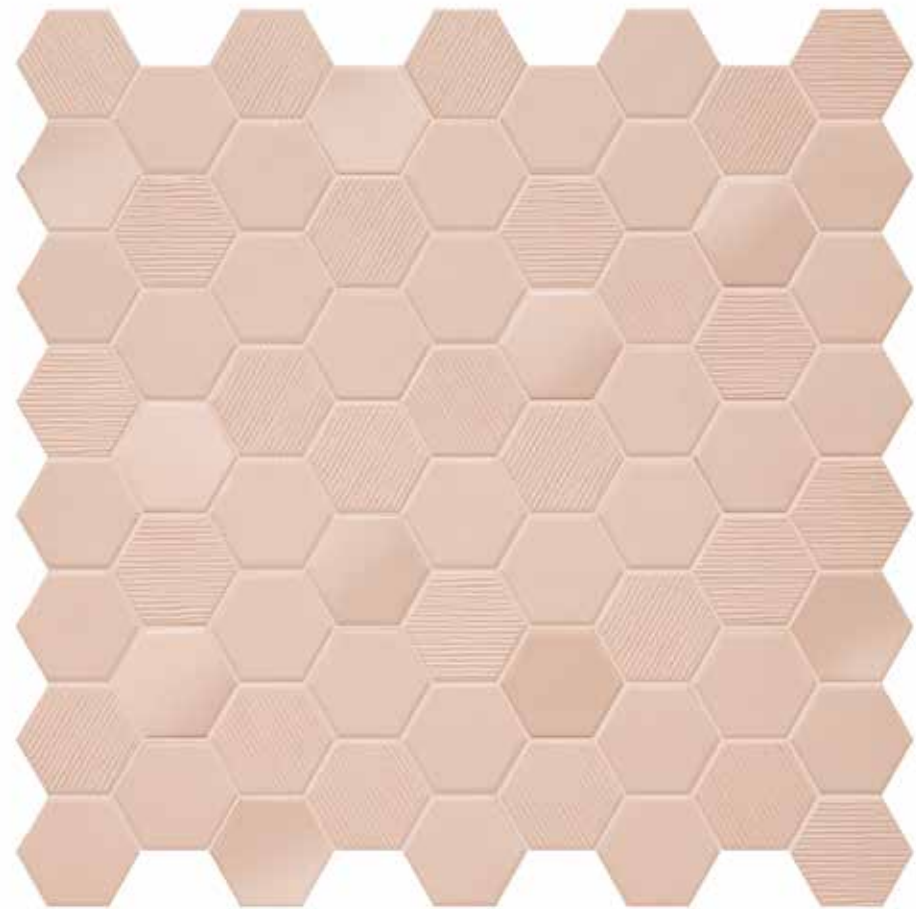

ROSY BLUSH

Mosaic 31,6x31,6cm - 12"x12"
(chip 4,3x3,8cm - 2"x2")
mix **matt/glossy/fabric** finish
≅ 4,5mm

Hexa

BETONSTIL Concrete Warm 60x60cm matt_wall
HEXA Rosy Blush mosaic 31,6x31,6cm mix matt/glossy/fabric_floor