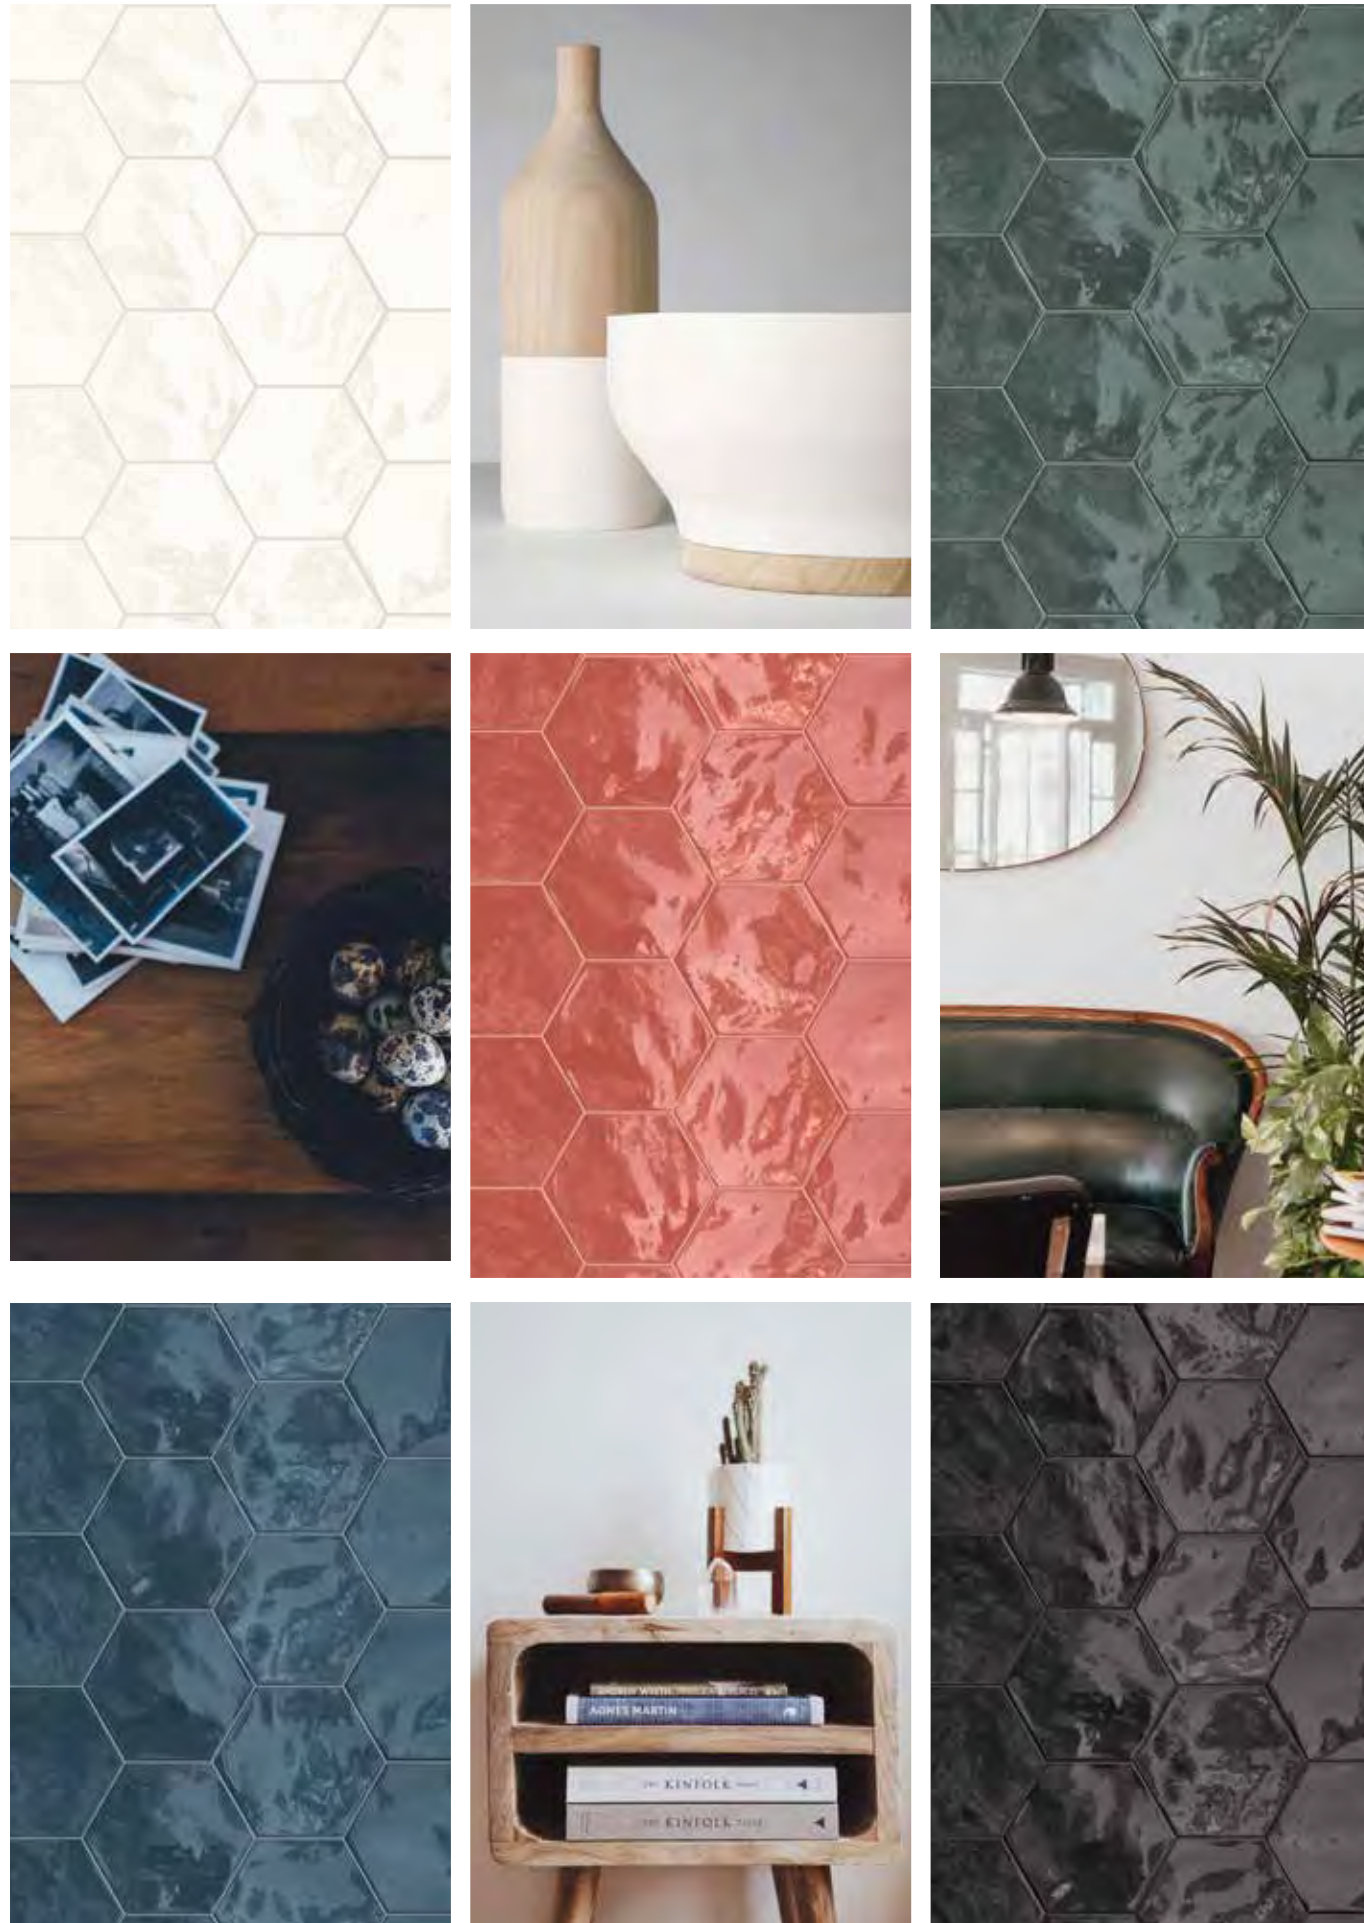

Hexa

WALL $\approx 10\text{mm}$

- GLOSSY finish - 17,3x15cm (7"x6")

Extruded white body ceramic tiles, semi hand made technology with a unique handcrafted effect: this is Hexa Wall, a hexagonal glazed extruded white body in 17,3x15cm (7"x6"). Available in 5 colors, soft **glossy finish**, only for wall use. Vintage style beside new trendy shades: this is warm minimalism.

*Piastrelle ceramiche estruse in pasta bianca, tecnologia semi-artigianale con un effetto "fatto a mano" unico: questo è Hexa Wall, un formato esagonale estruso in pasta bianca in 17,3x15cm. Disponibile in 5 colori, finitura **glossy morbida**, solo per rivestimenti. Stile vintage unito alle nuove tonalità di tendenza: questo è minimalismo caldo.*

"Color is a power which directly influences the soul."
~ Wassily Kandinsky