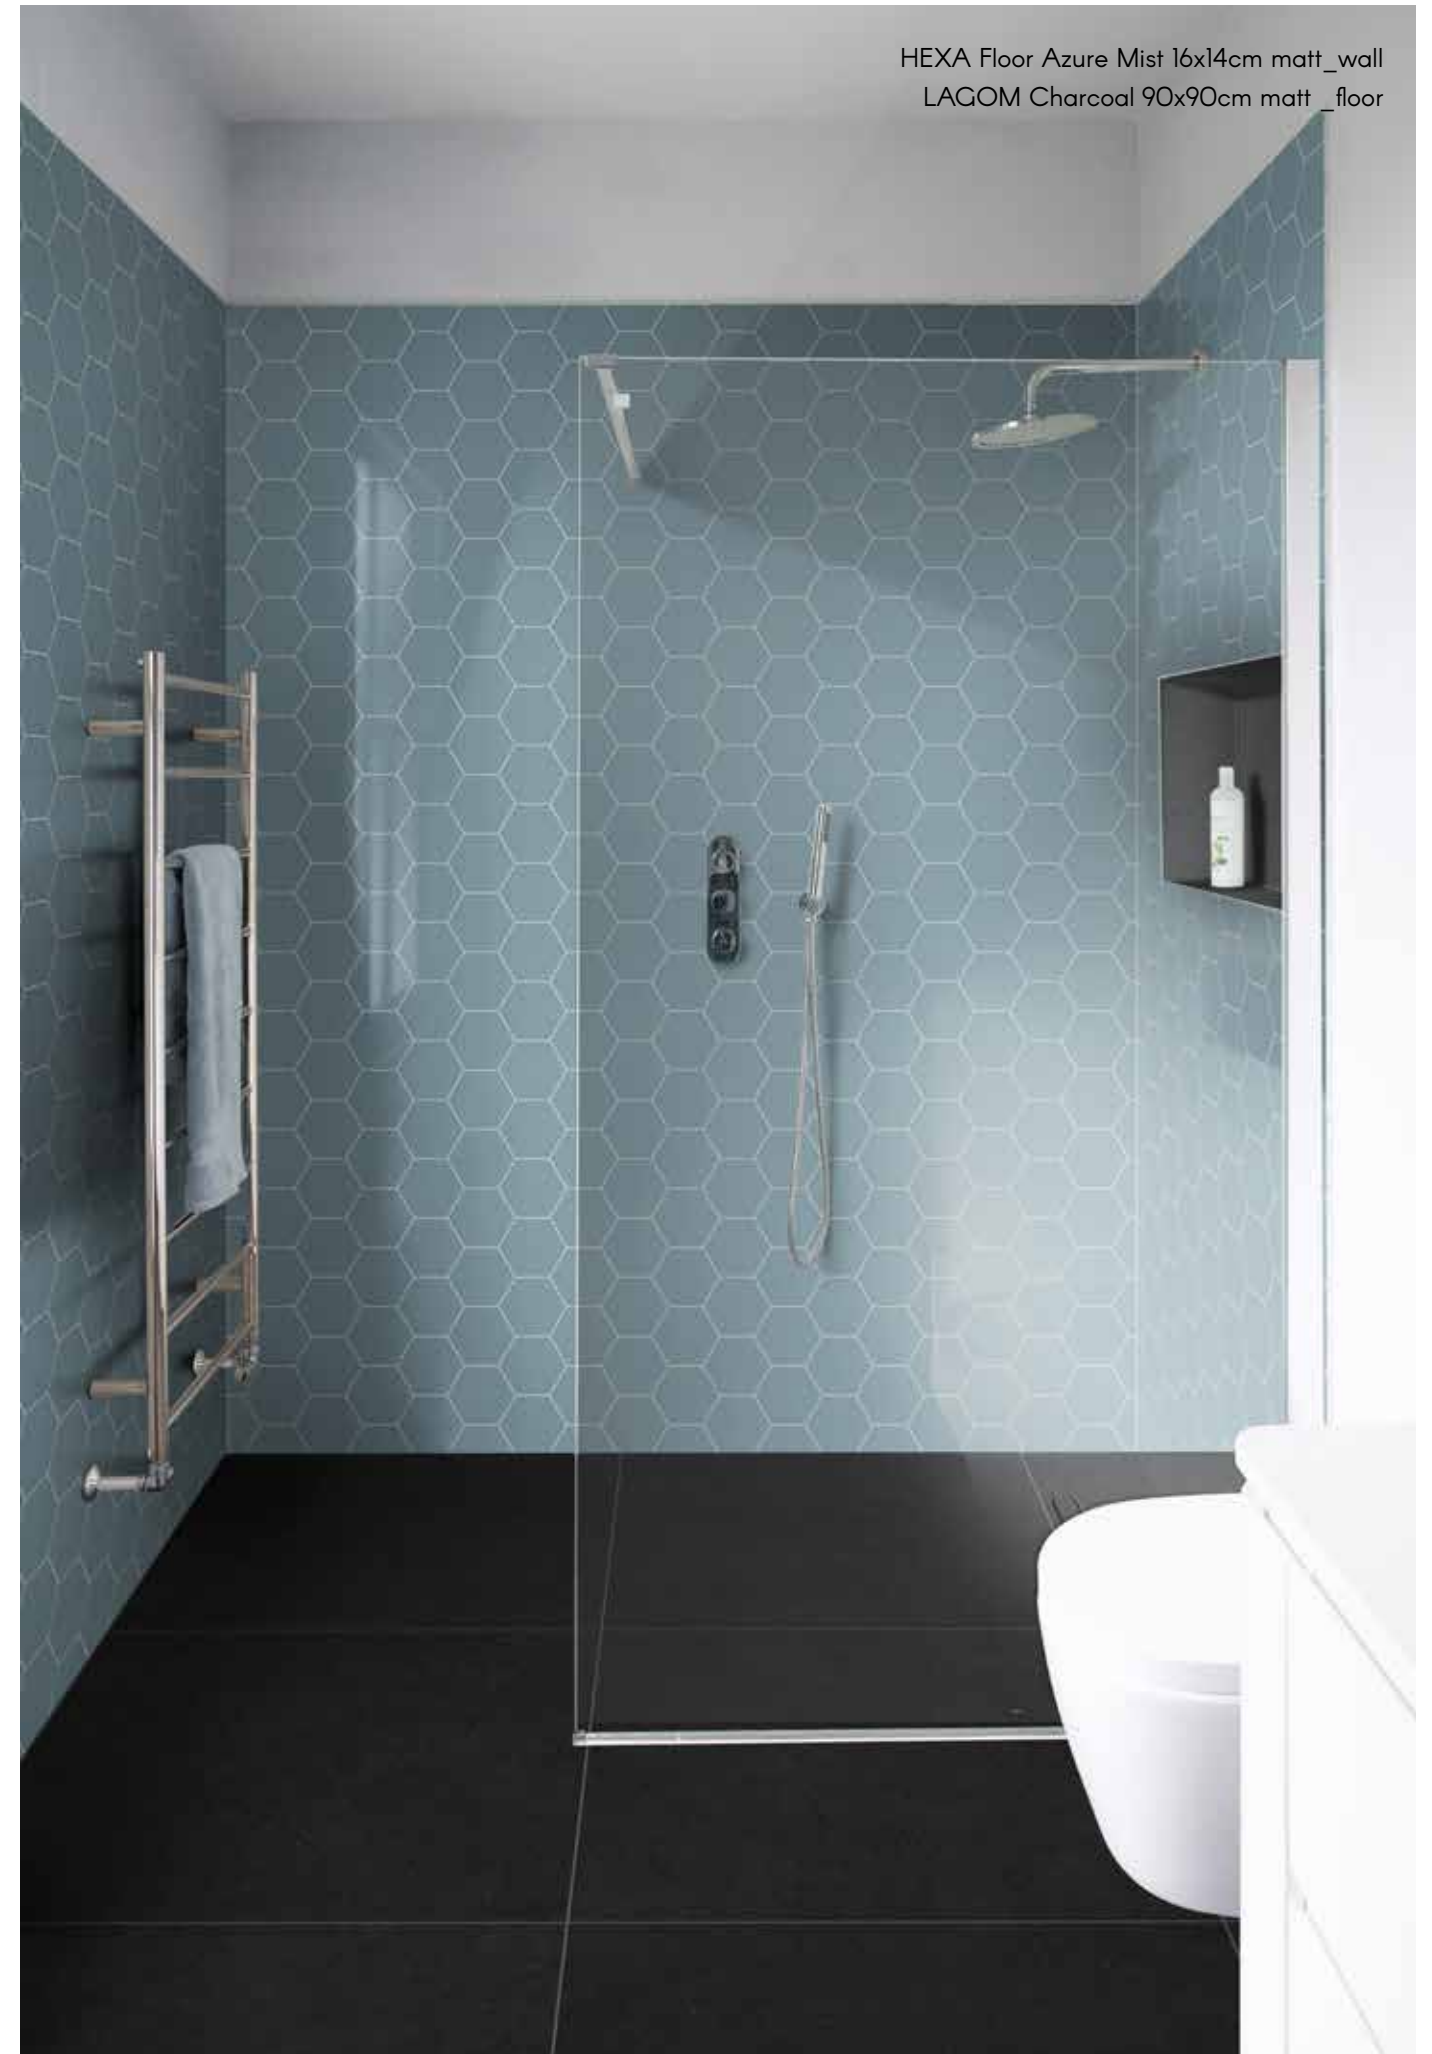

HEXA Floor Azure Mist 16x14cm matt_wall
LAGOM Charcoal 90x90cm matt_floor