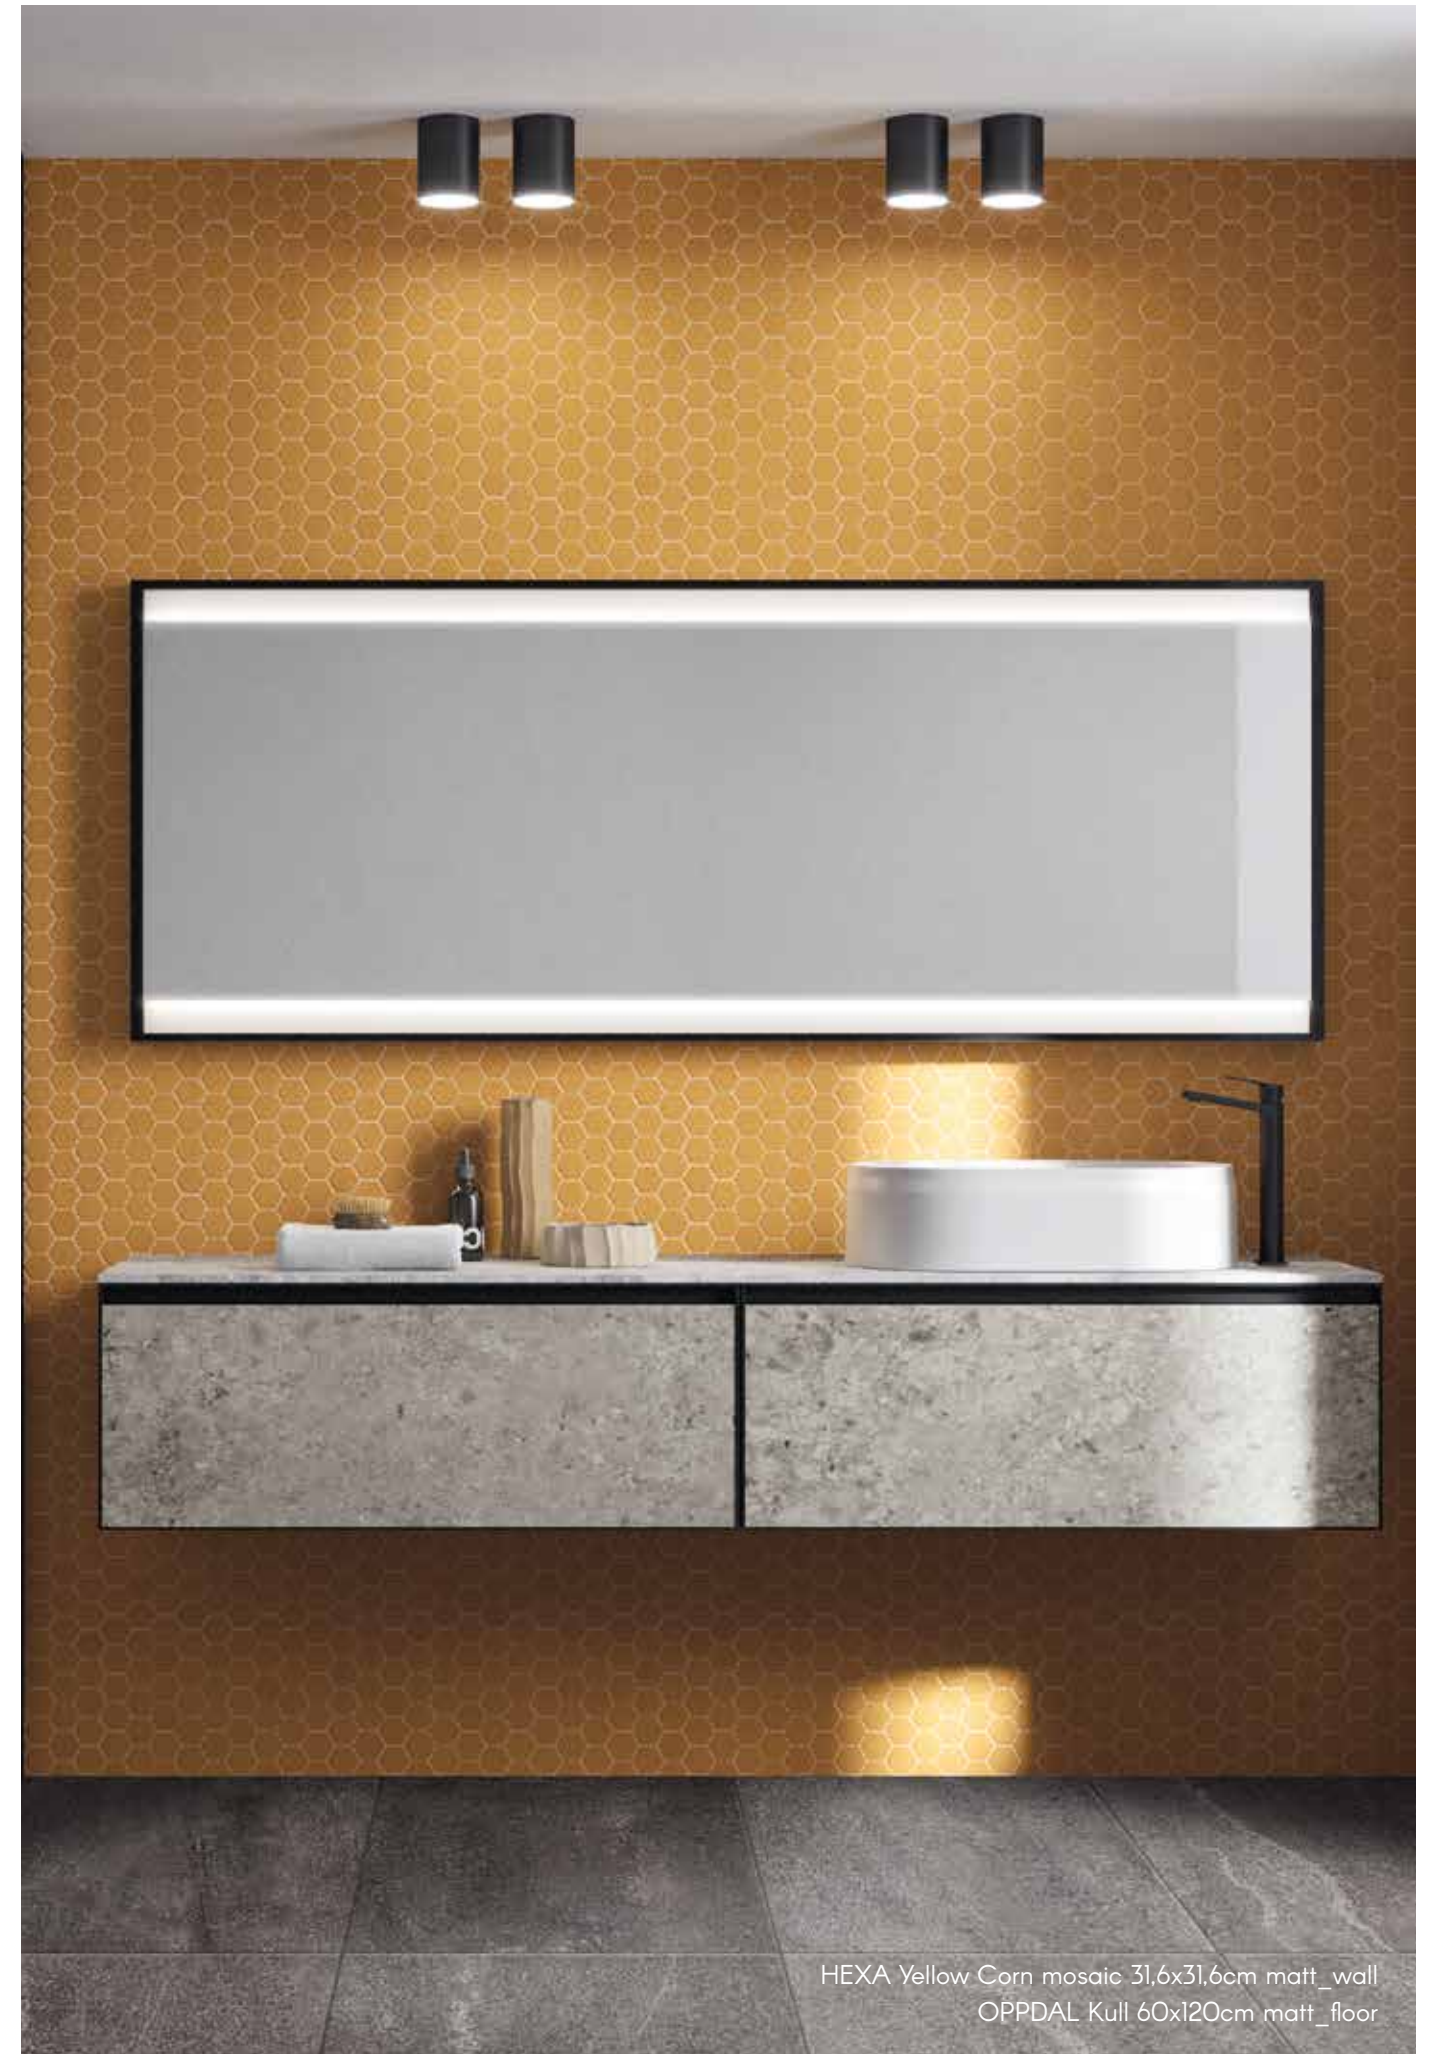

YELLOW CORN

Mosaic 31,6x31,6cm - 12"x12"
(chip 4,3x3,8cm - 2"x2")

matt finish
≅ 4,5mm

Hexa

HEXA Yellow Corn mosaic 31,6x31,6cm matt_wall
OPPDAL Kull 60x120cm matt_floor