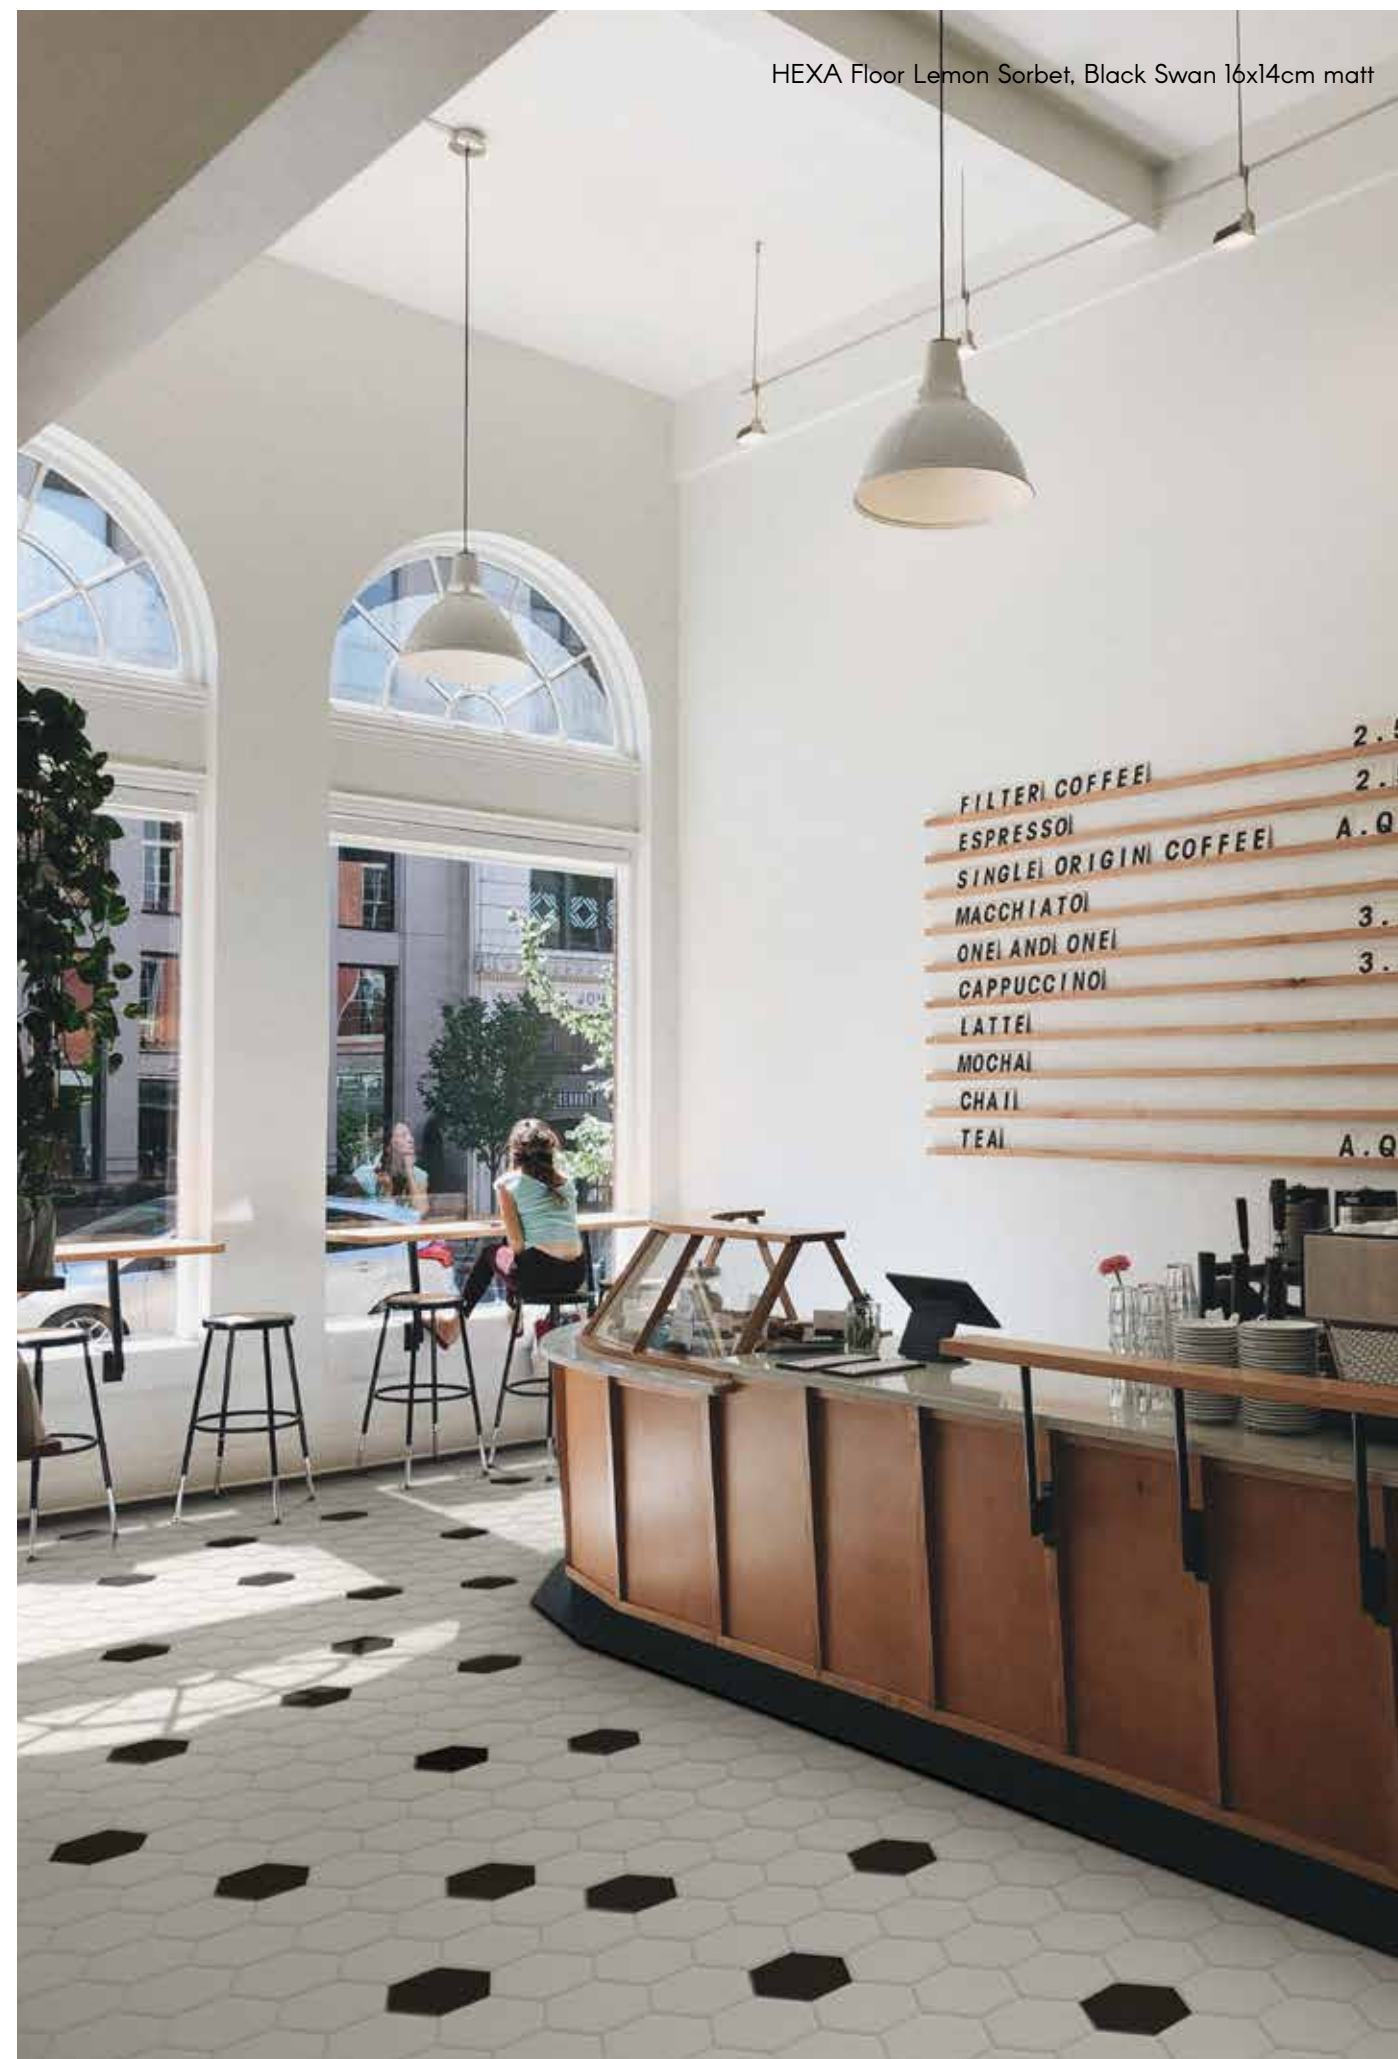

# LEMON SORBET

Hexa Floor 14x16cm - 5"x6"

**matt** finish

± 8,5mm

*Hexa*

HEXA Floor Lemon Sorbet, Black Swan 16x14cm matt