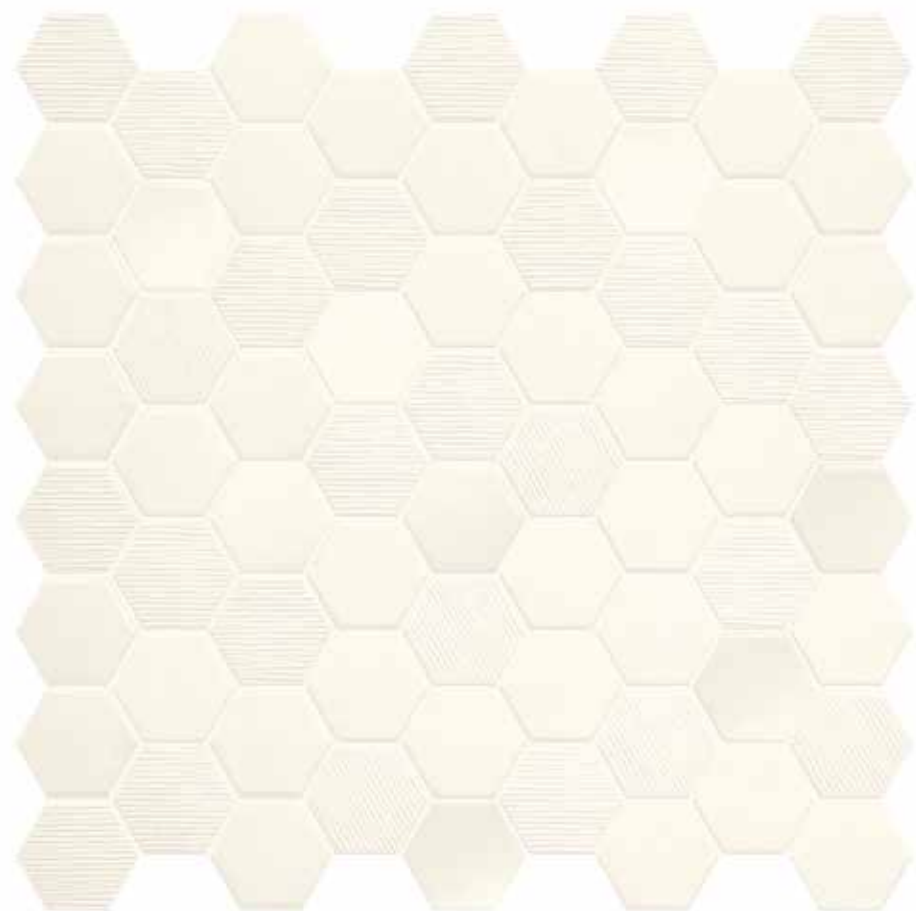

COTTON CANDY

Mosaic 31,6x31,6cm - 12"x12"
(chip 4,3x3,8cm - 2"x2")
mix **matt/glossy/fabric** finish
± 4,5mm

Hexa

HEXA Cotton Candy mosaic 31,6x31,6cm mix matt/glossy/fabric