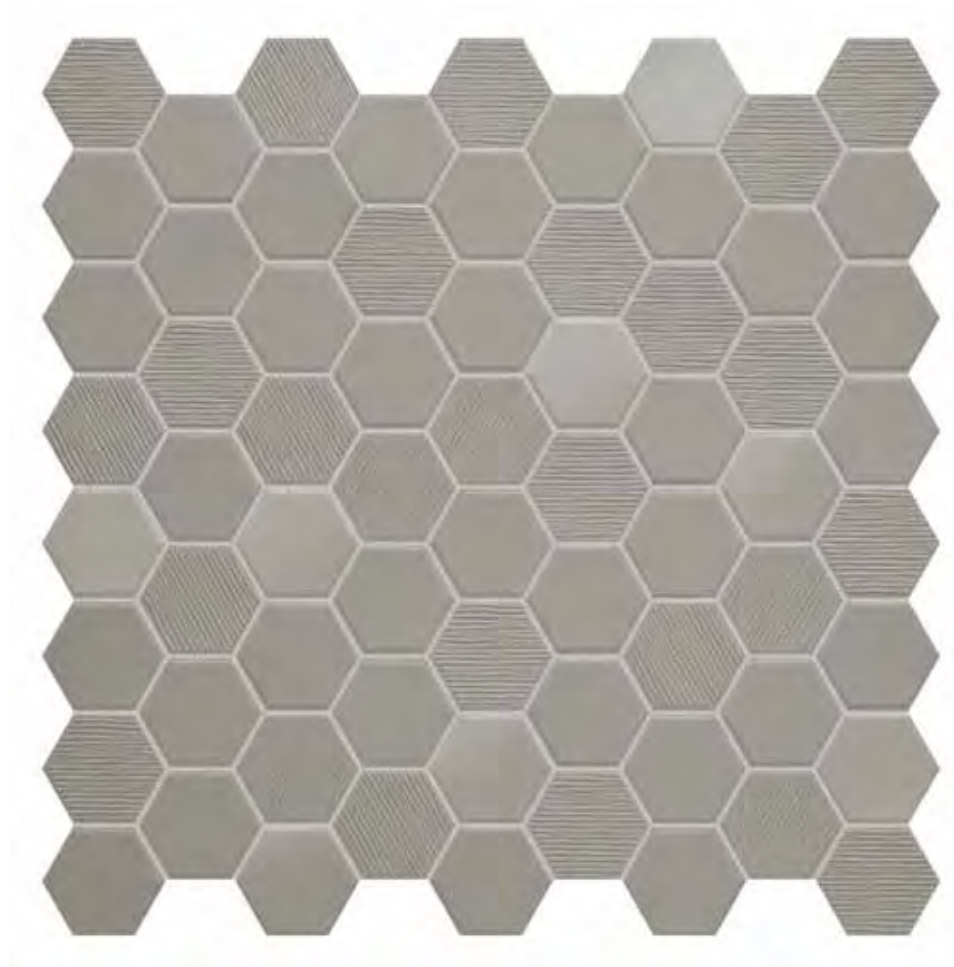

WILD SAGE

Mosaic 31,6x31,6cm - 12"x12"
(chip 4,3x3,8cm - 2"x2")
mix **matt/glossy/fabric** finish
± 4,5mm

Hexa

HEXA Wild Sage mosaic 31,6x31,6cm mix matt/glossy/fabric_wall
KOS Vit 60x60cm matt_wall
KOS Antracit 90x90cm matt_floor