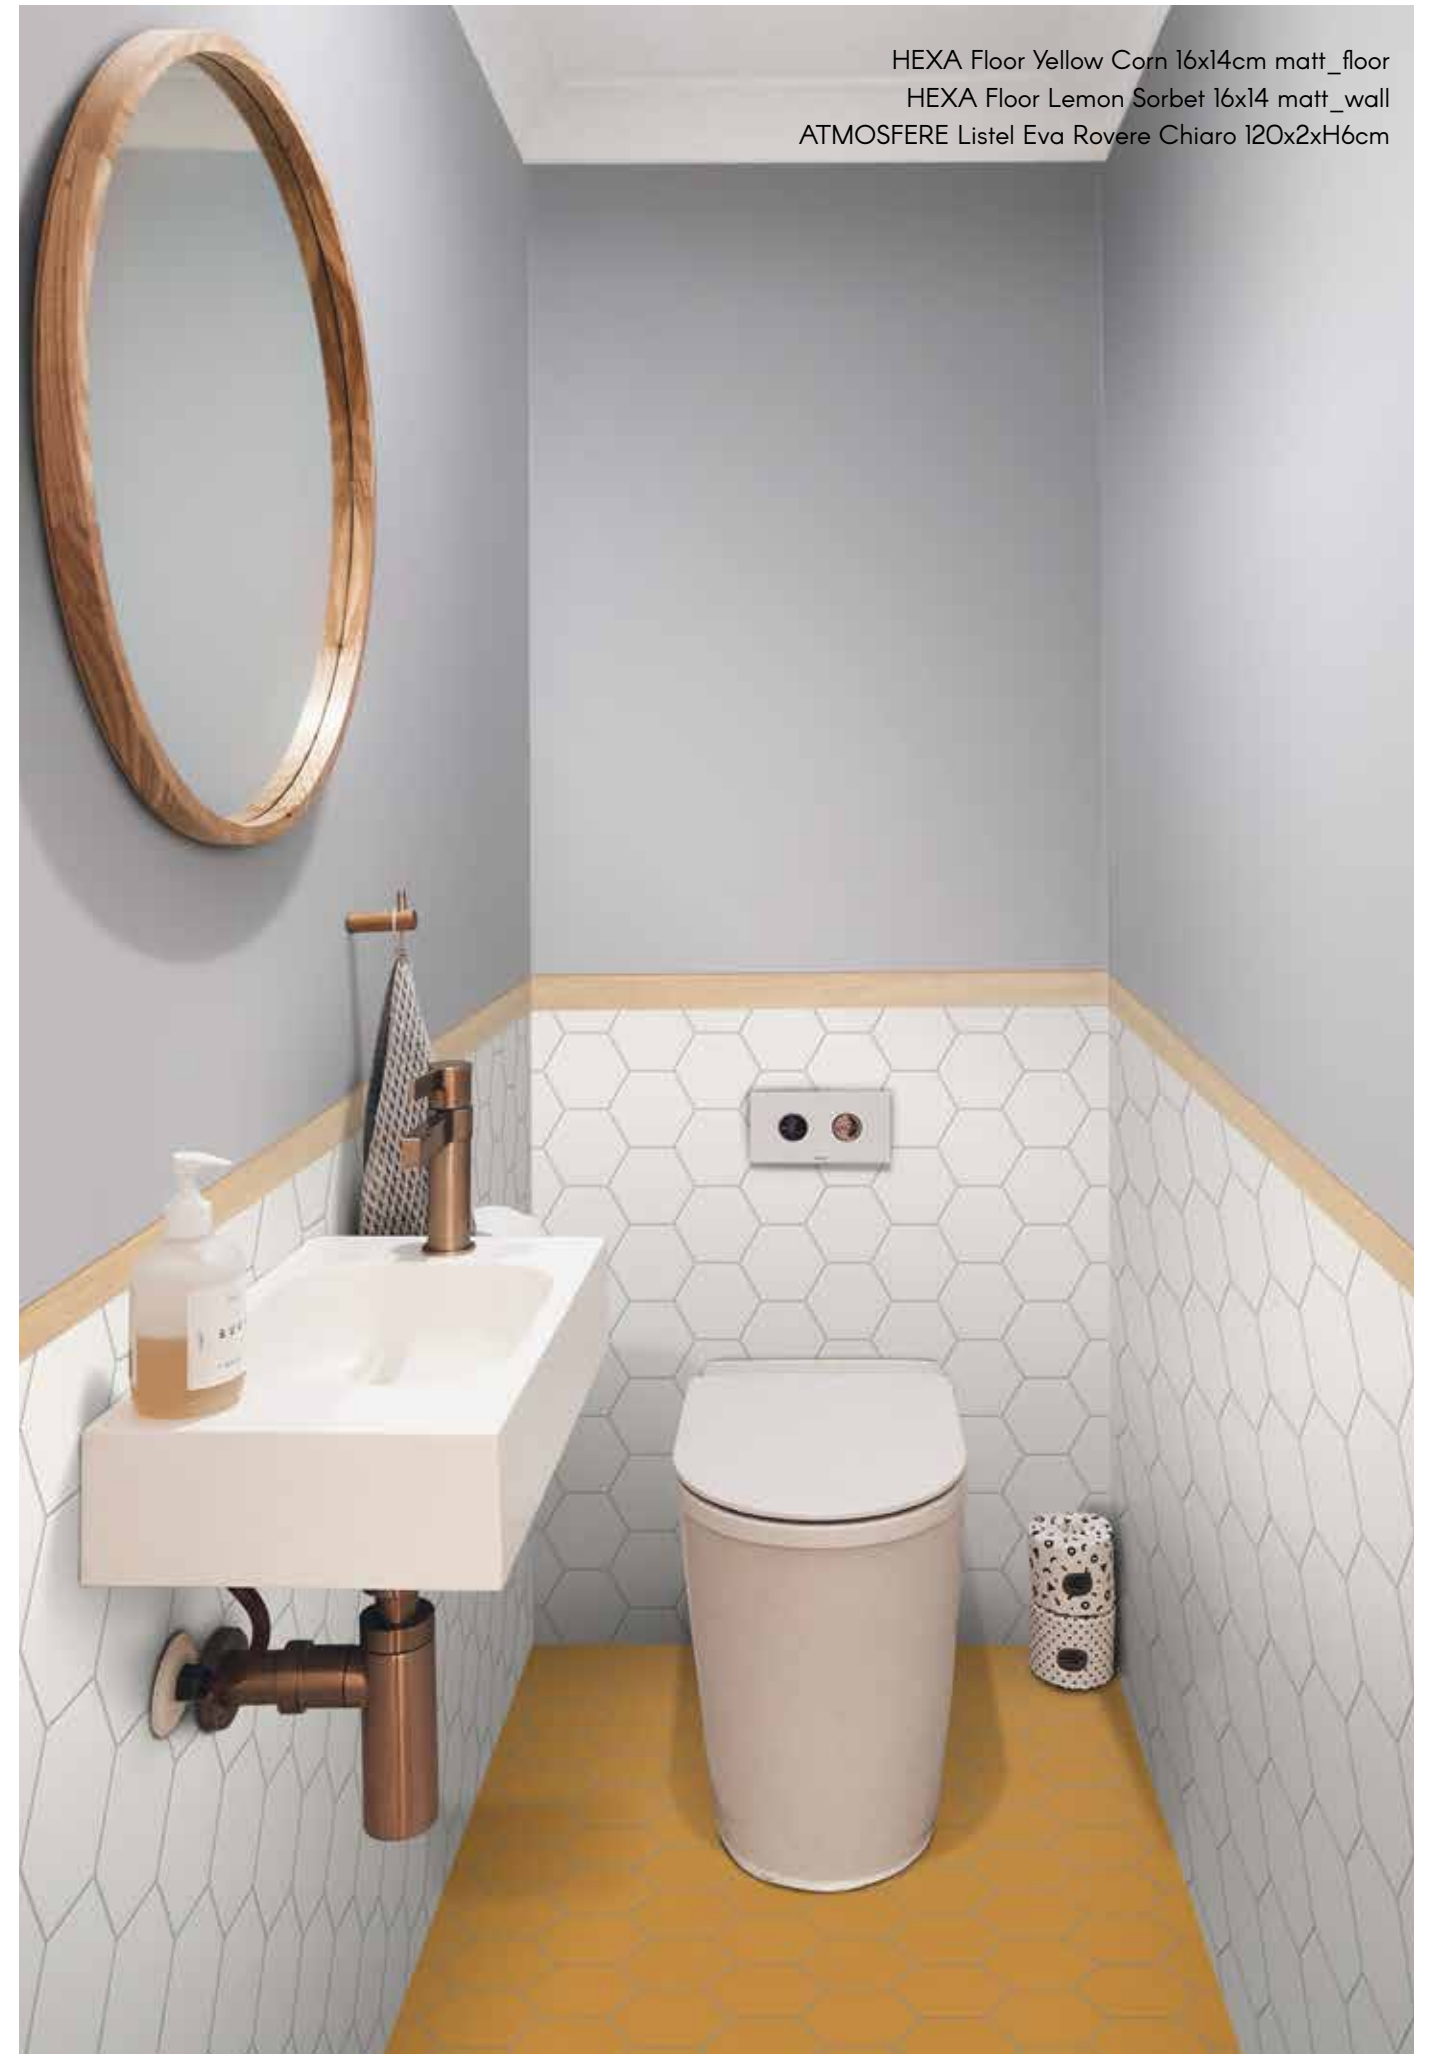

YELLOW CORN

Hexa Floor 14x16cm - 5"x6"
matt finish
± 8,5mm

Hexa