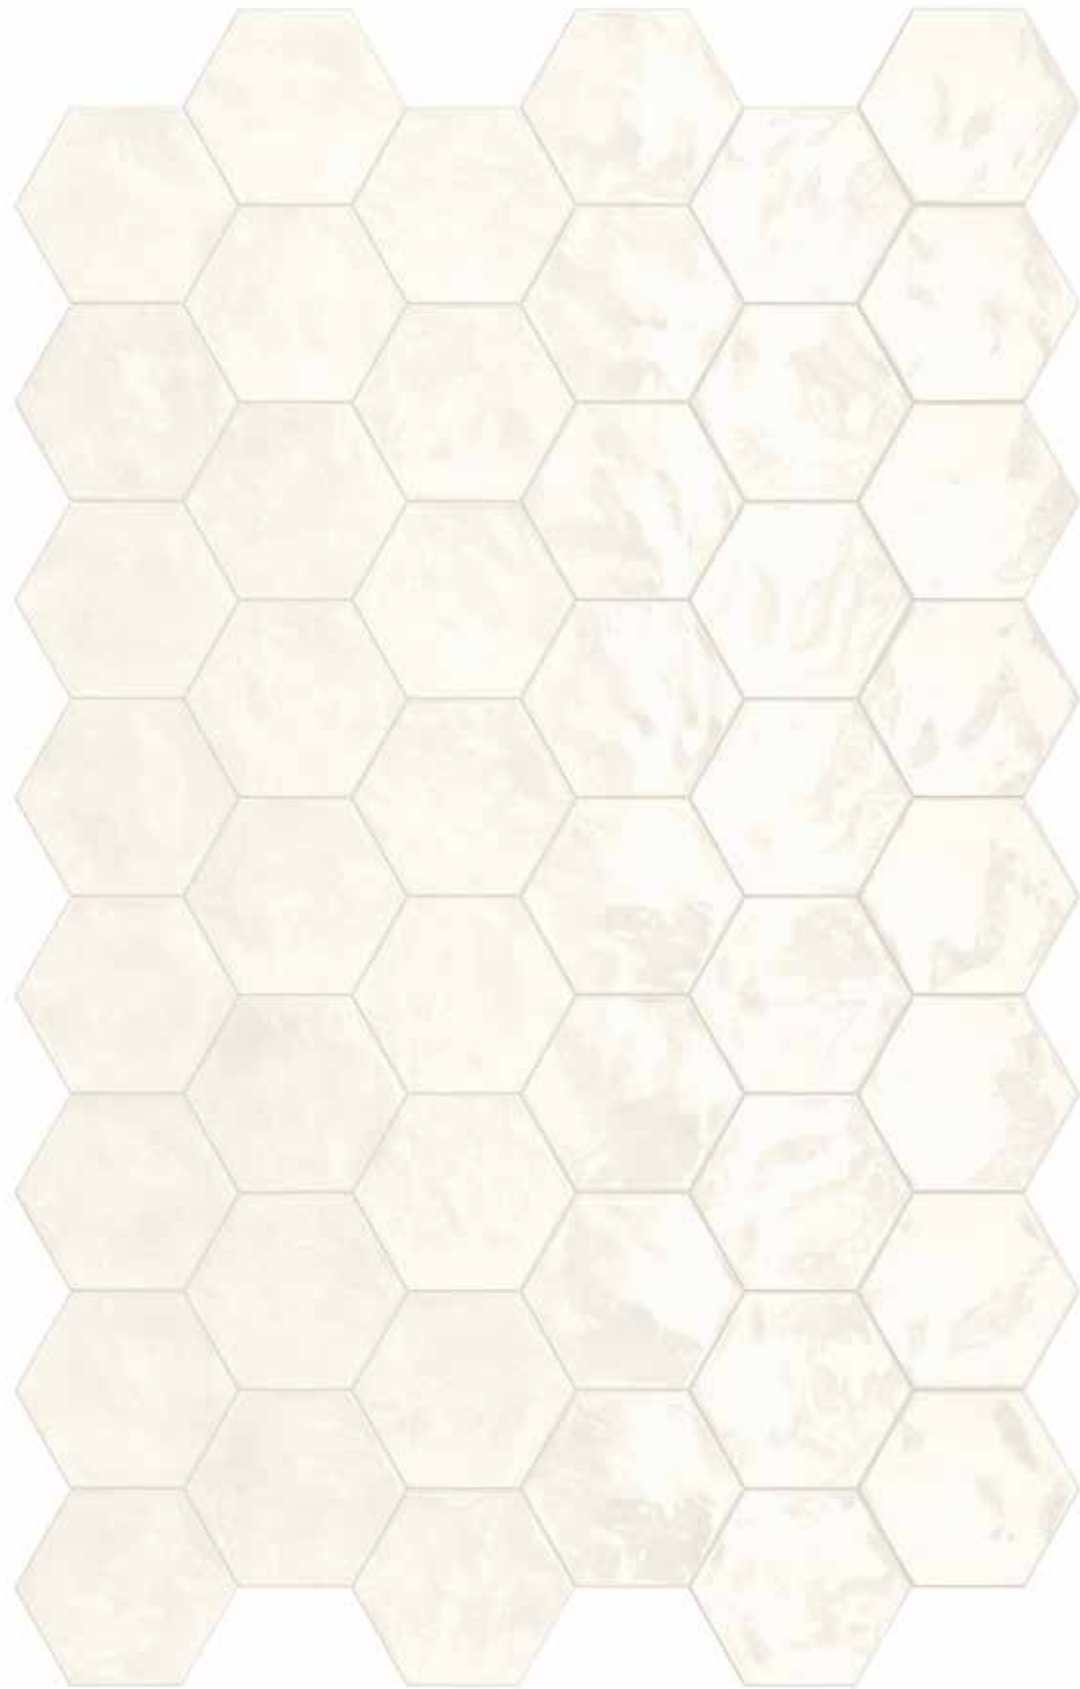

LEMON SORBET

Hexa Wall 17,3x15cm - 7"x6"

glossy finish

± 10mm

Hexa

HEXA Wall Lemon Sorbet 17,3x15cm glossy