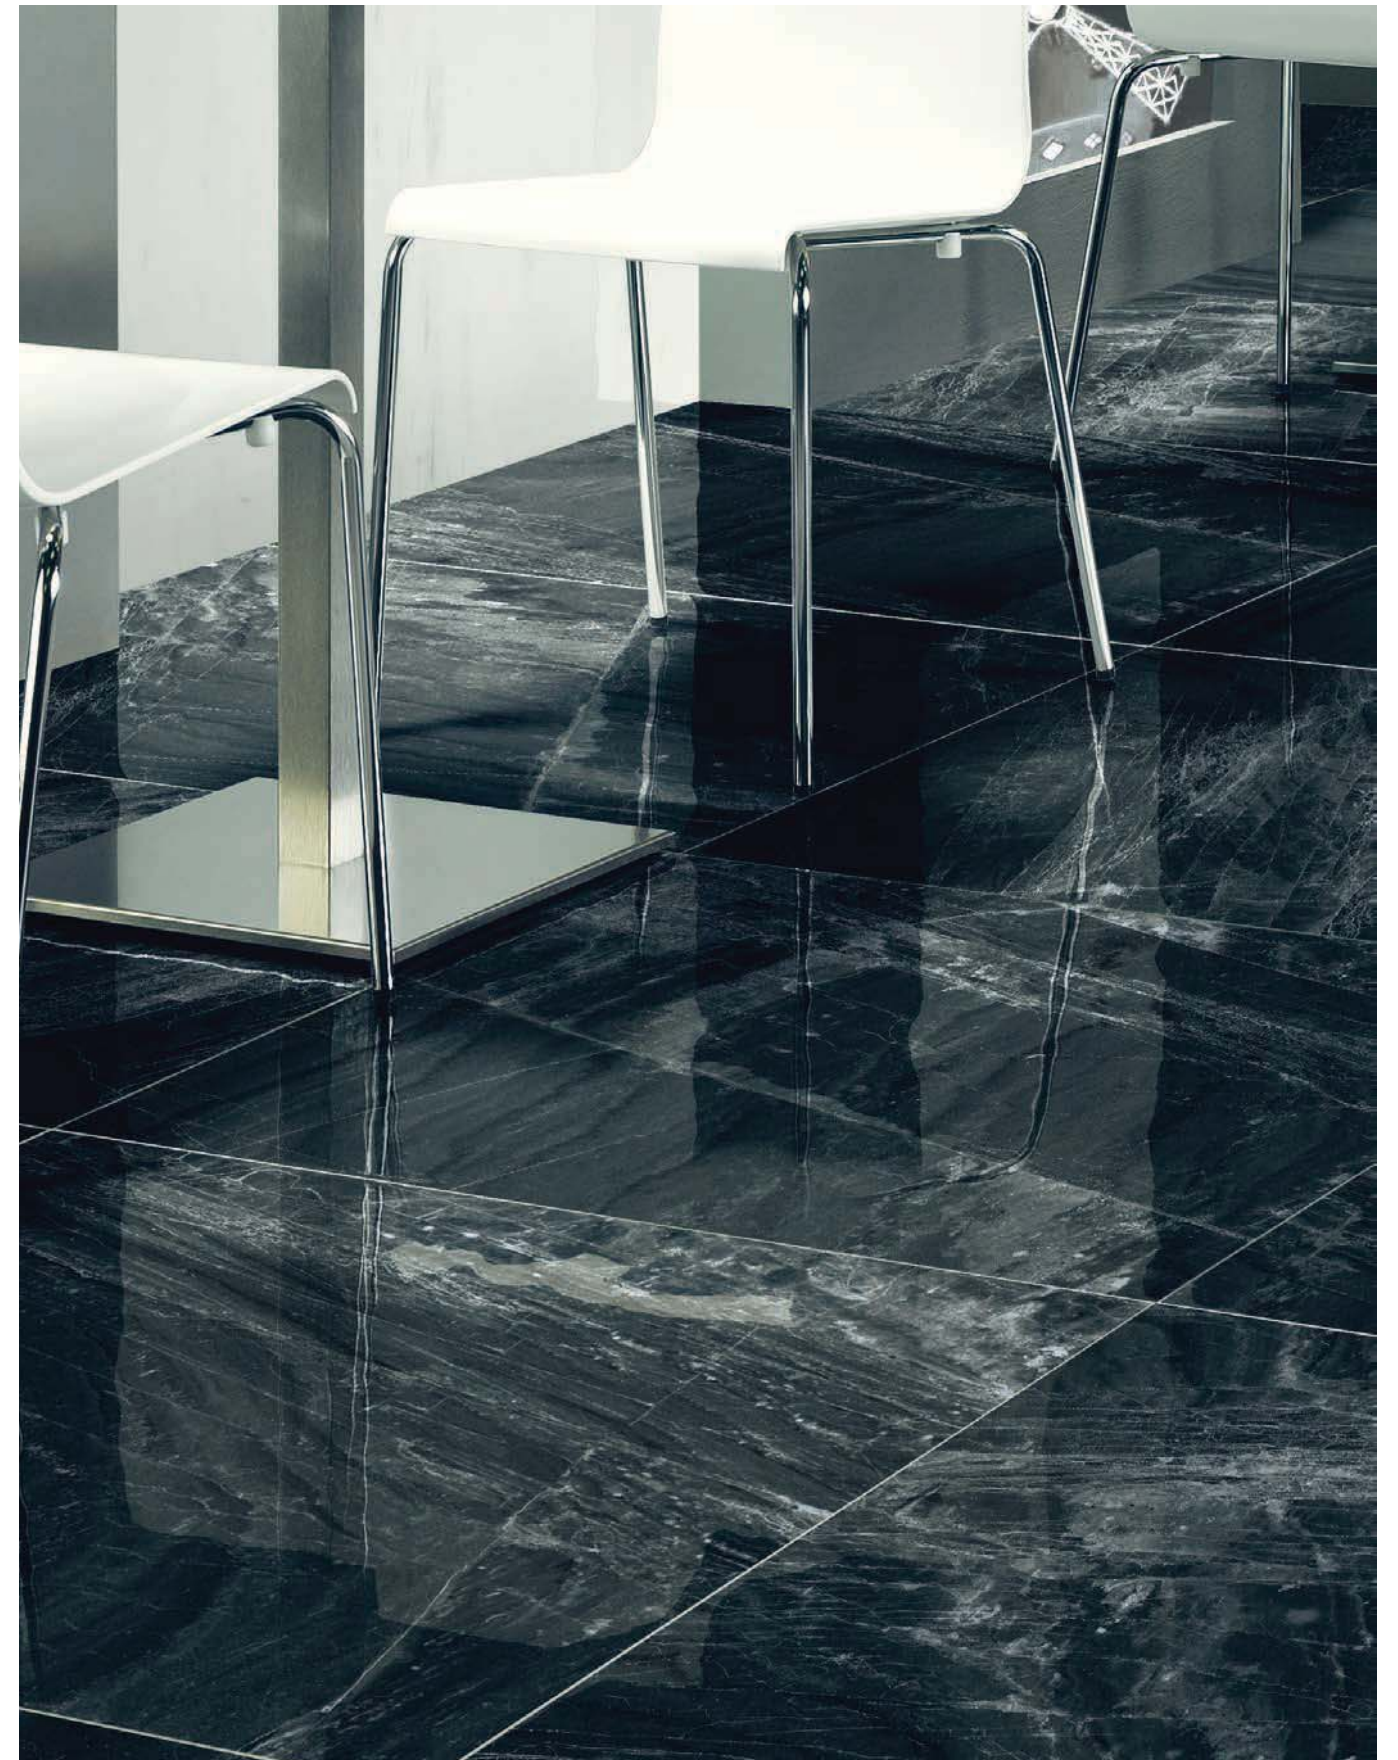

GEMME

Black Mirror 100x100 . 40"x40" lux-rett