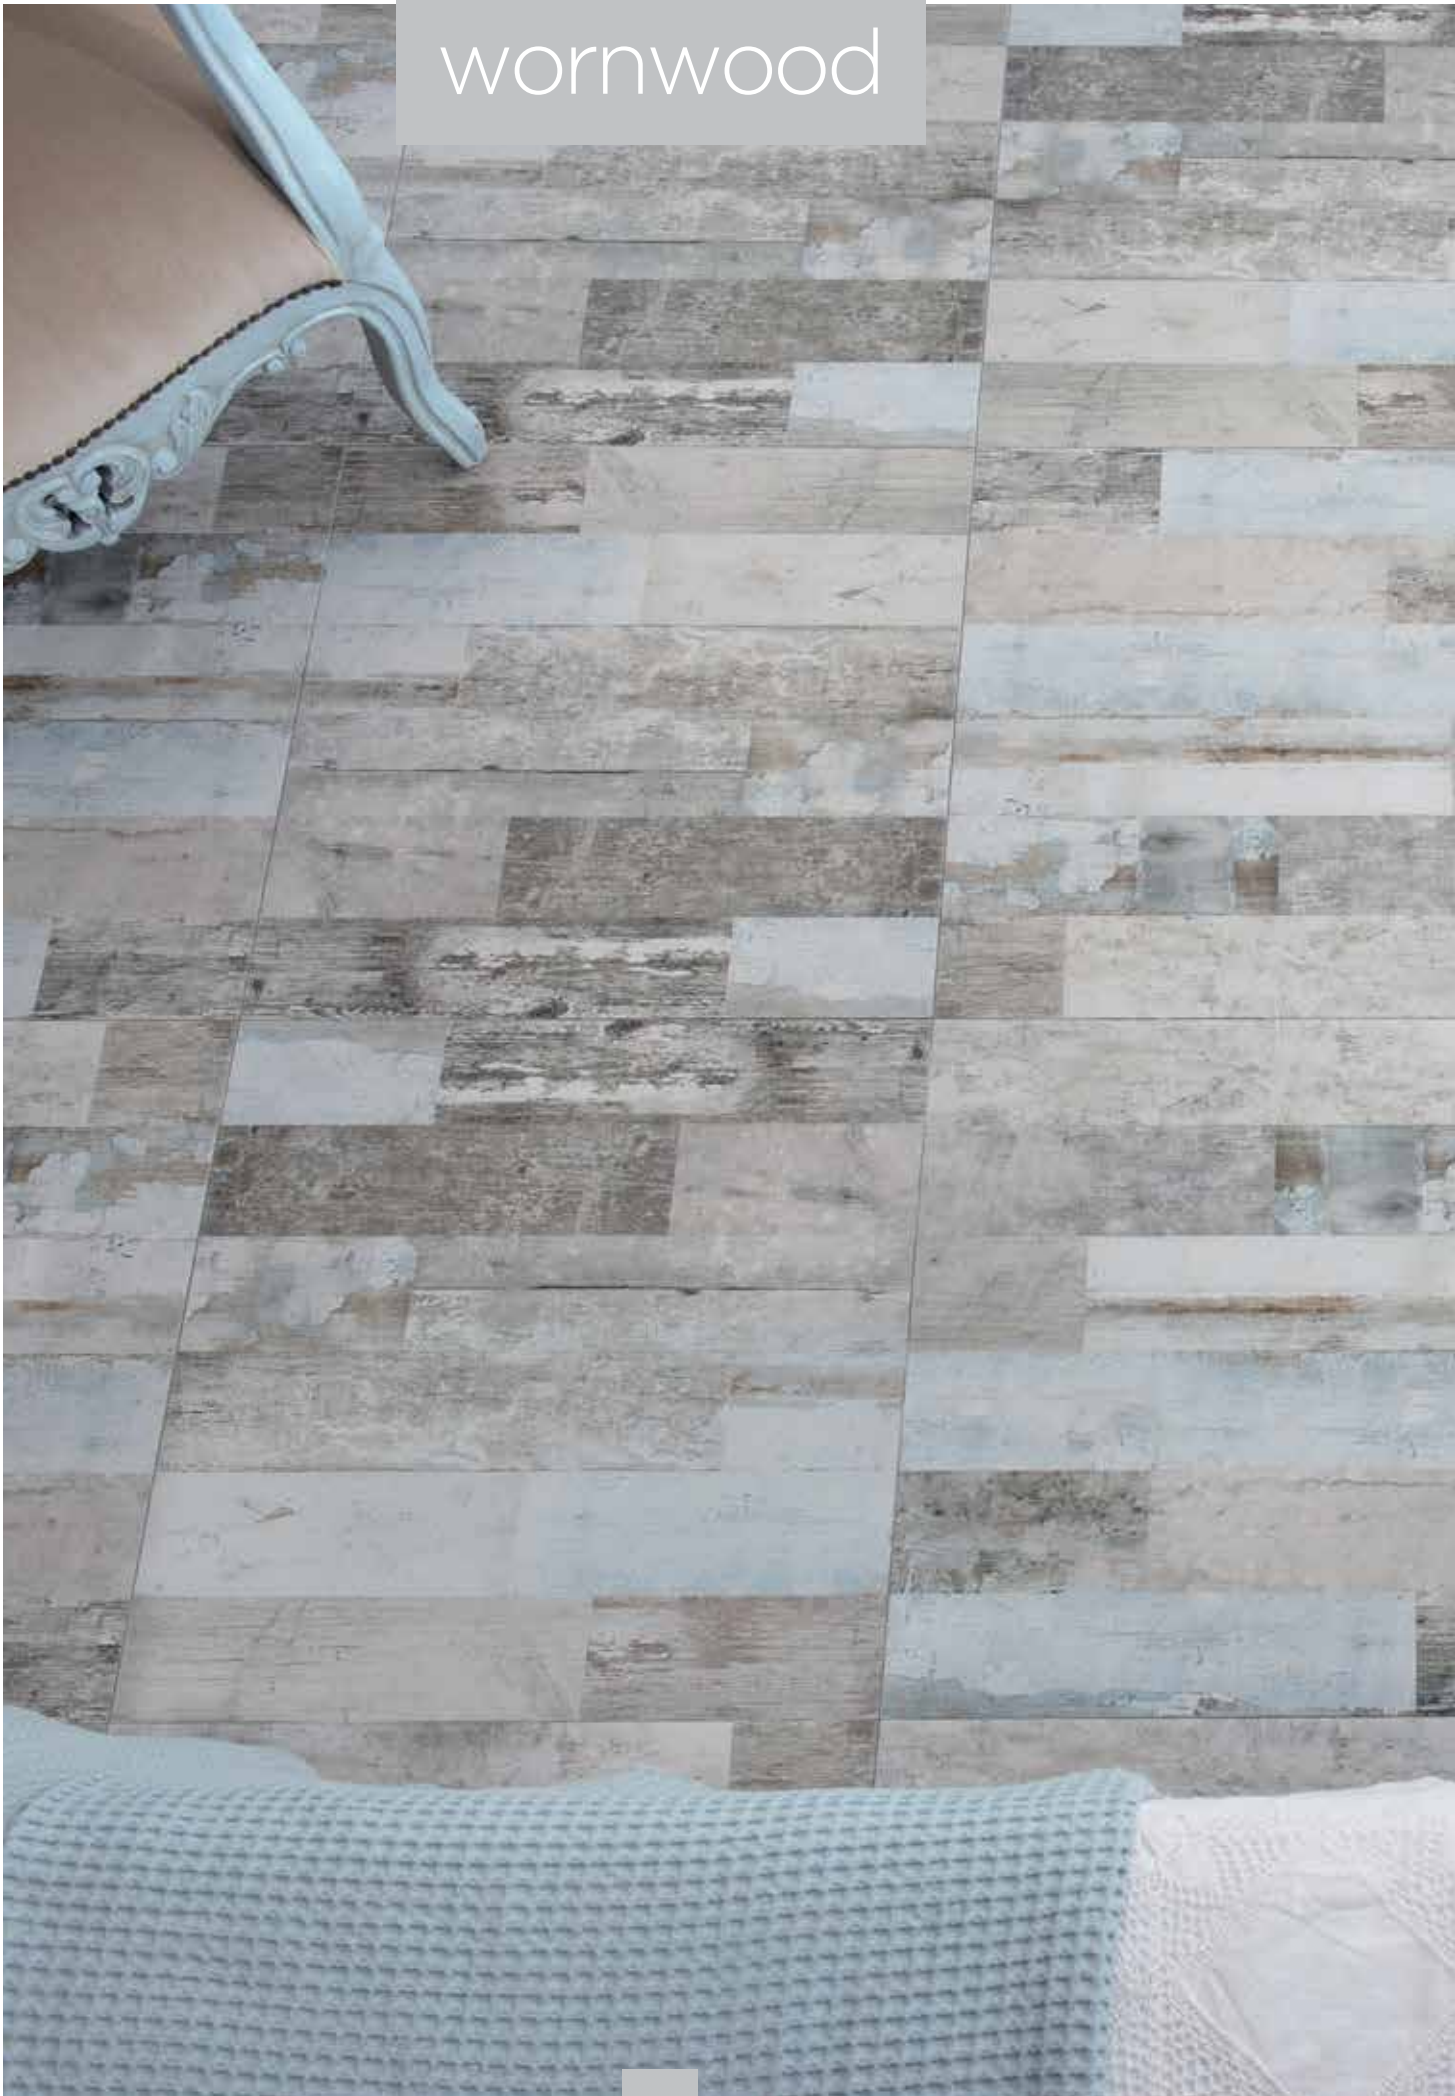

wornwood

wornwood

Mat | Matt

Renk: | **Color:**
Beyaz | White
Kenar: | **Edge:**
Rektifiyeli | Rectified

Renk: | **Color:**
Gri | Grey
Kenar: | **Edge:**
Rektifiyeli | Rectified

Renk: | **Color:**
Mavi Kahve | Blue Brown
Kenar: | **Edge:**
Rektifiyeli | Rectified

Renk: | **Color:**
Beyaz Rain | White Rain
Kenar: | **Edge:**
Rektifiyeli | Rectified

60x60 cm
24"x24"

wornwood

Mat | Matt

Renk: | **Color:**
Beyaz City | White City
Kenar: | **Edge:**
Rektifiyeli | Rectified