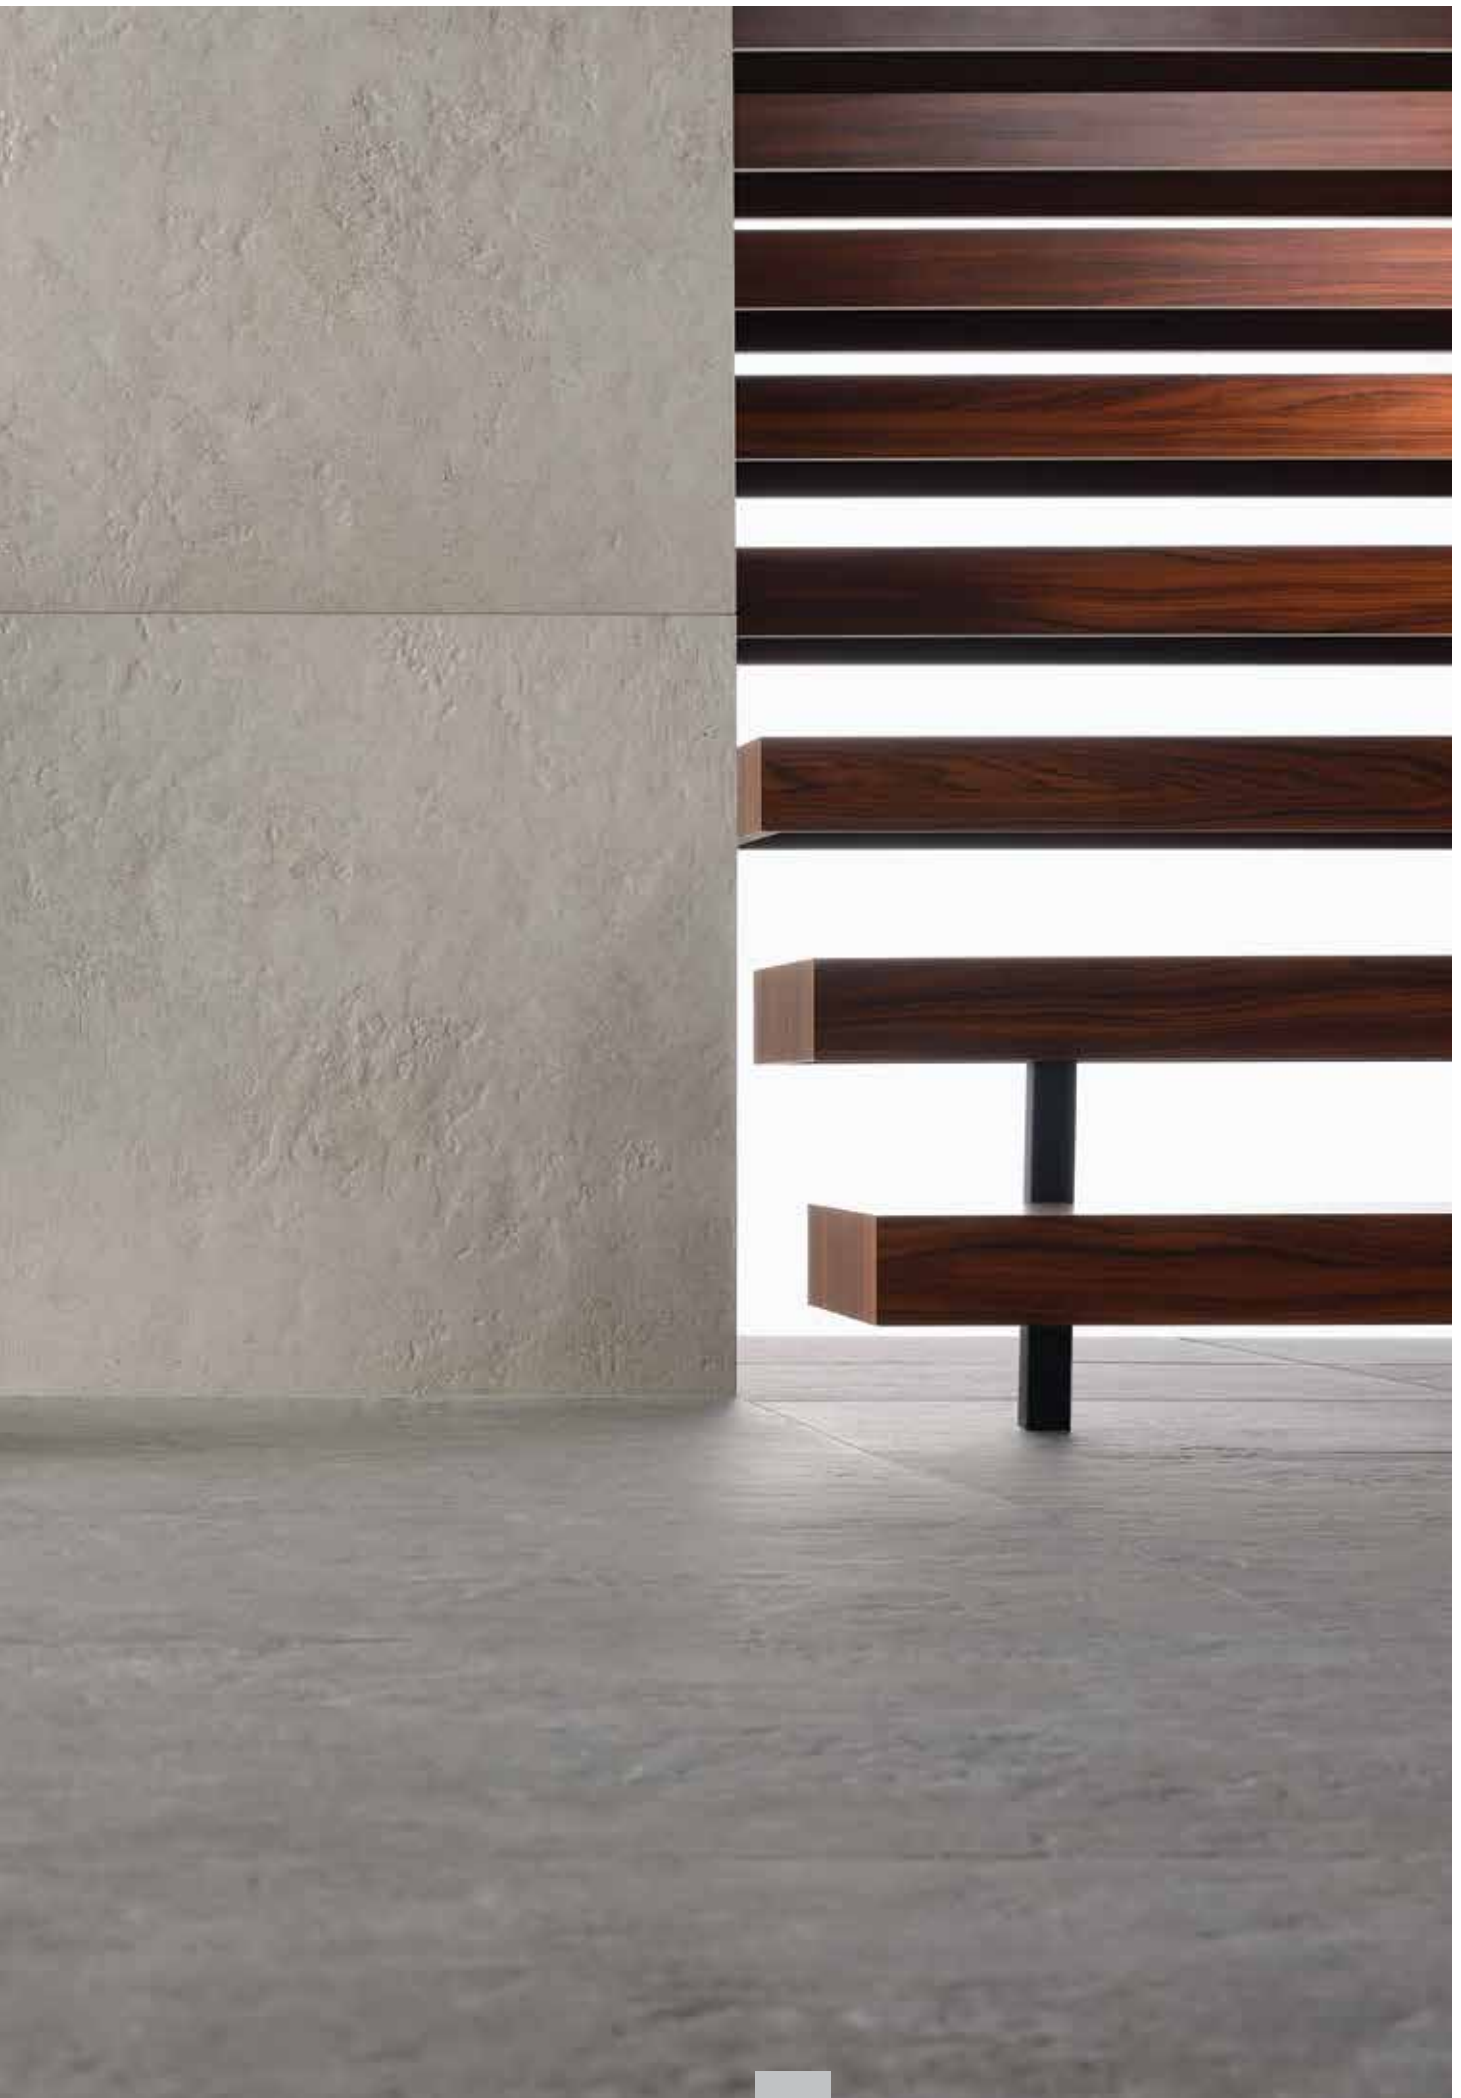

hormigon

hormigon

Mat | Matt | R9

Renk: | **Color:**
Beyaz | White
Kenar: | **Edge:**
Rektifiyeli | Rectified

Renk: | **Color:**
Gri | Grey
Kenar: | **Edge:**
Rektifiyeli | Rectified

Renk: | **Color:**
Antrasit | Anthracite
Kenar: | **Edge:**
Rektifiyeli | Rectified

Renk: | **Color:**
Siyah | Black
Kenar: | **Edge:**
Rektifiyeli | Rectified

60x60 cm
24"x24"