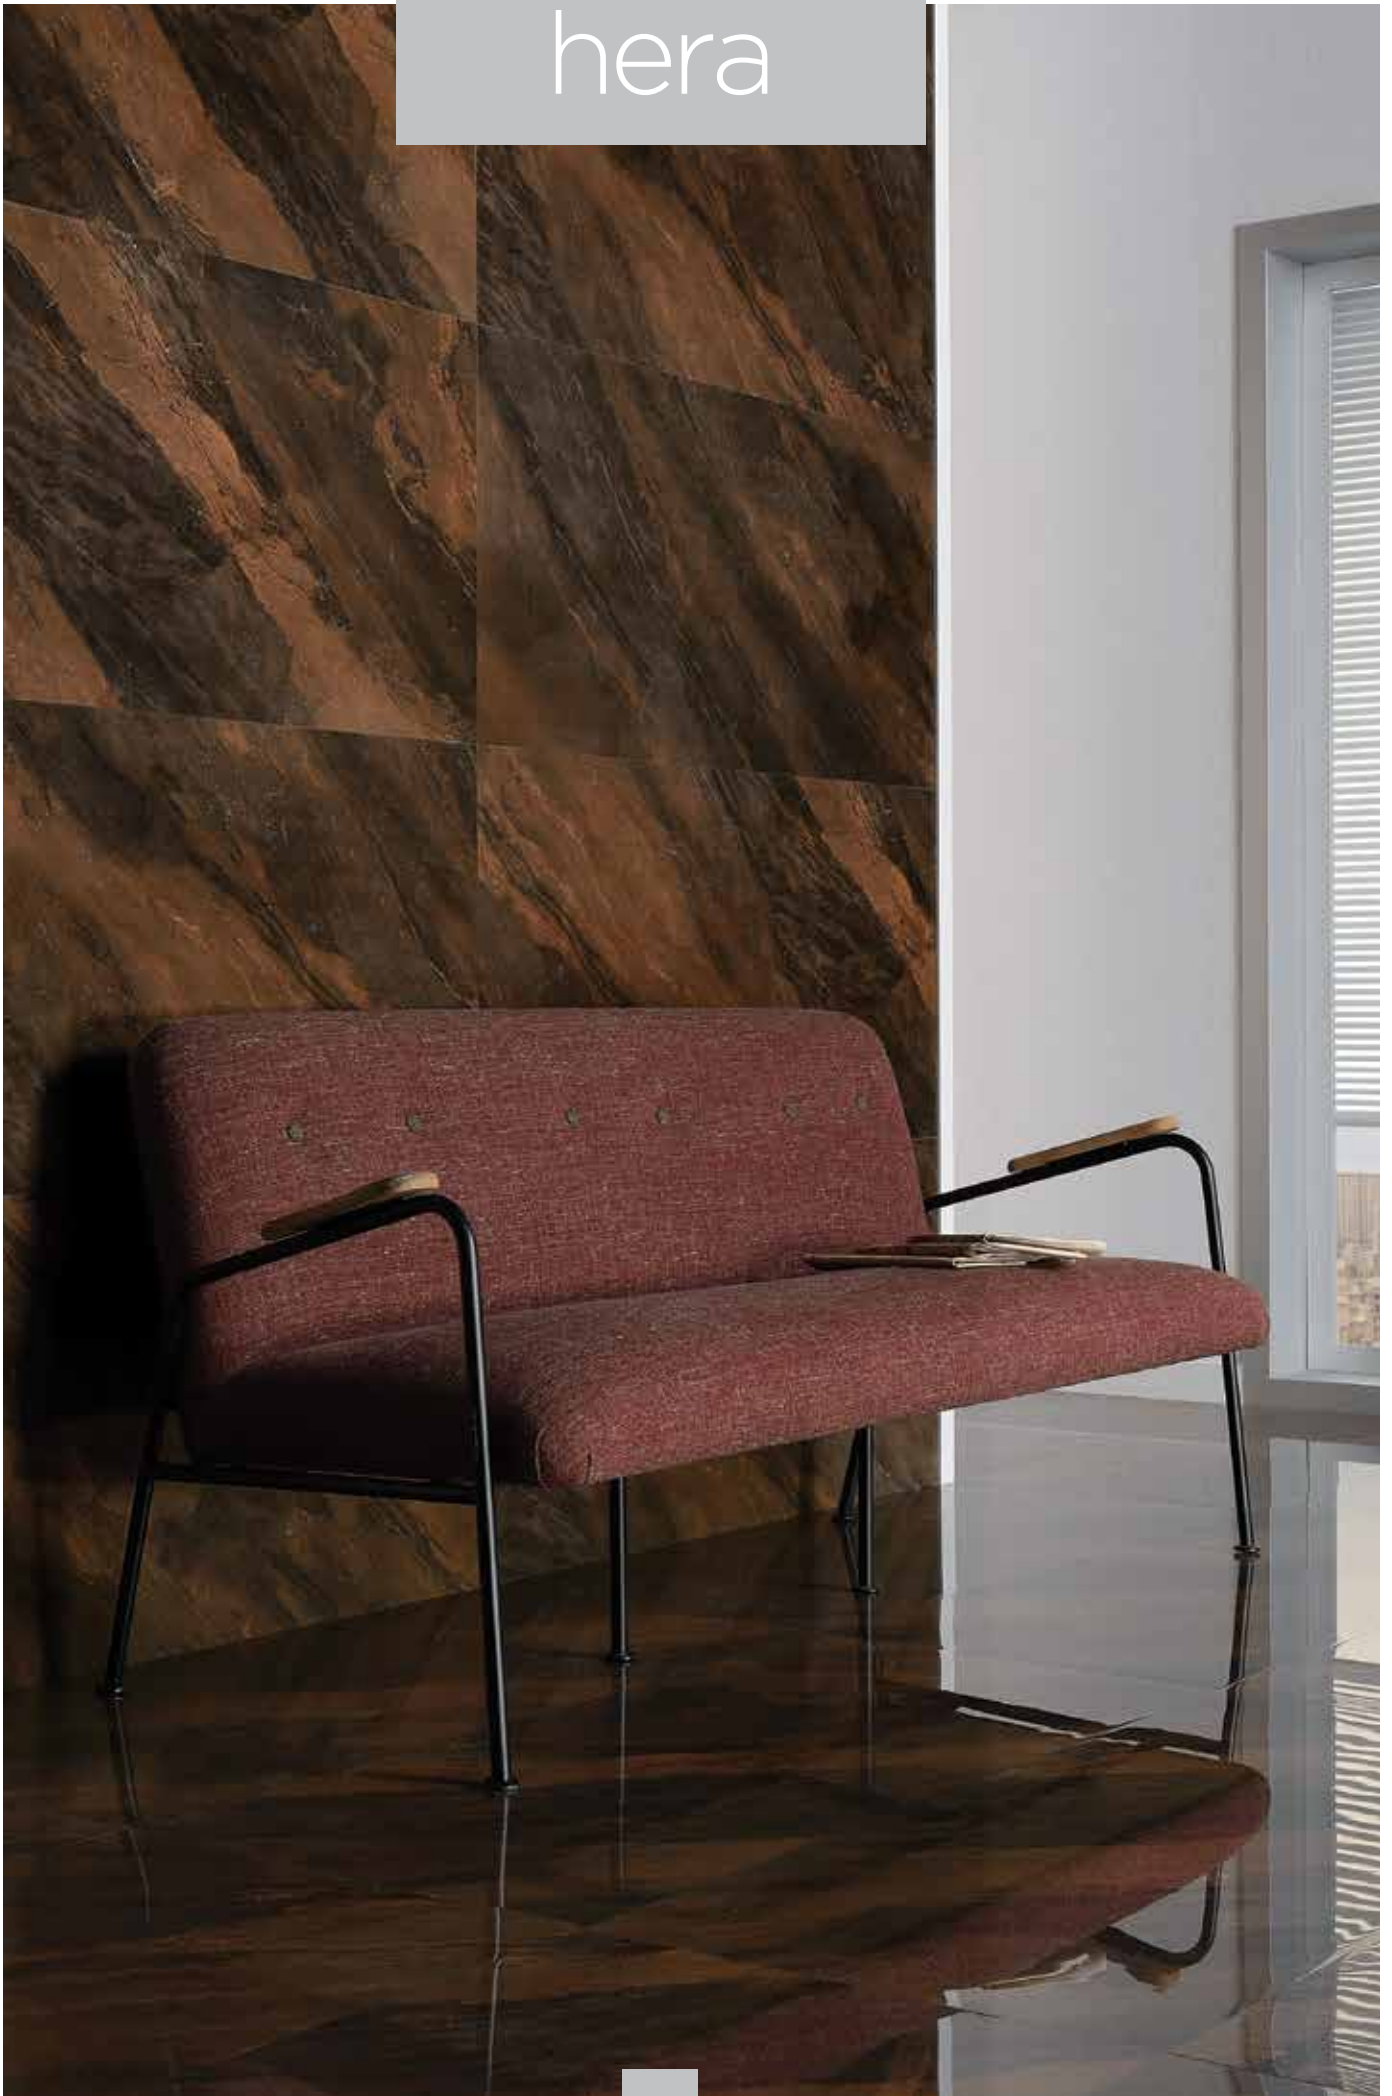

hera

Full Lappato

Renk: | **Color:**
Kahve | Brown
Kenar: | **Edge:**
Rektifiyeli | Rectified

60x120 cm
24"x48"

EBAT SIZE cm inch	NET EBAT WORKING SIZE mm	KALINLIK THICKNESS mm	KALINLIK THICKNESS inch	TİP TYPE	ADET KUTU PCS. BOX	m ² KUTU m ² BOX	KUTU PALET BOX PALLET	m ² PALET m ² PALLET	kg PALET kg PALLET
60x120 24"x48"	600x1200	10.0	0,39"	FULL LAPPATO	2	1.44	22	31.68	783.0