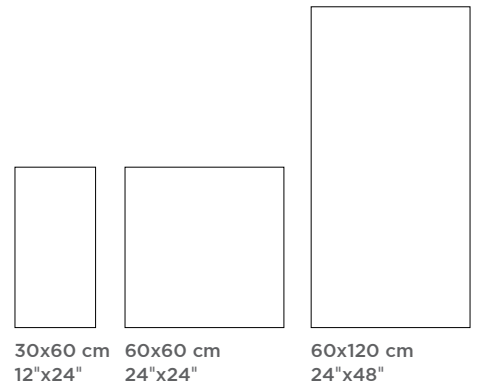

* Sadece mat ürünlerde geçerlidir. | * Only valid for matte products. | * Nur gültig für Produkte in matt.
* Valido solo per i prodotti opachi. | * Solo válido para productos mates. | * Только для изделий с матовой поверхностью.