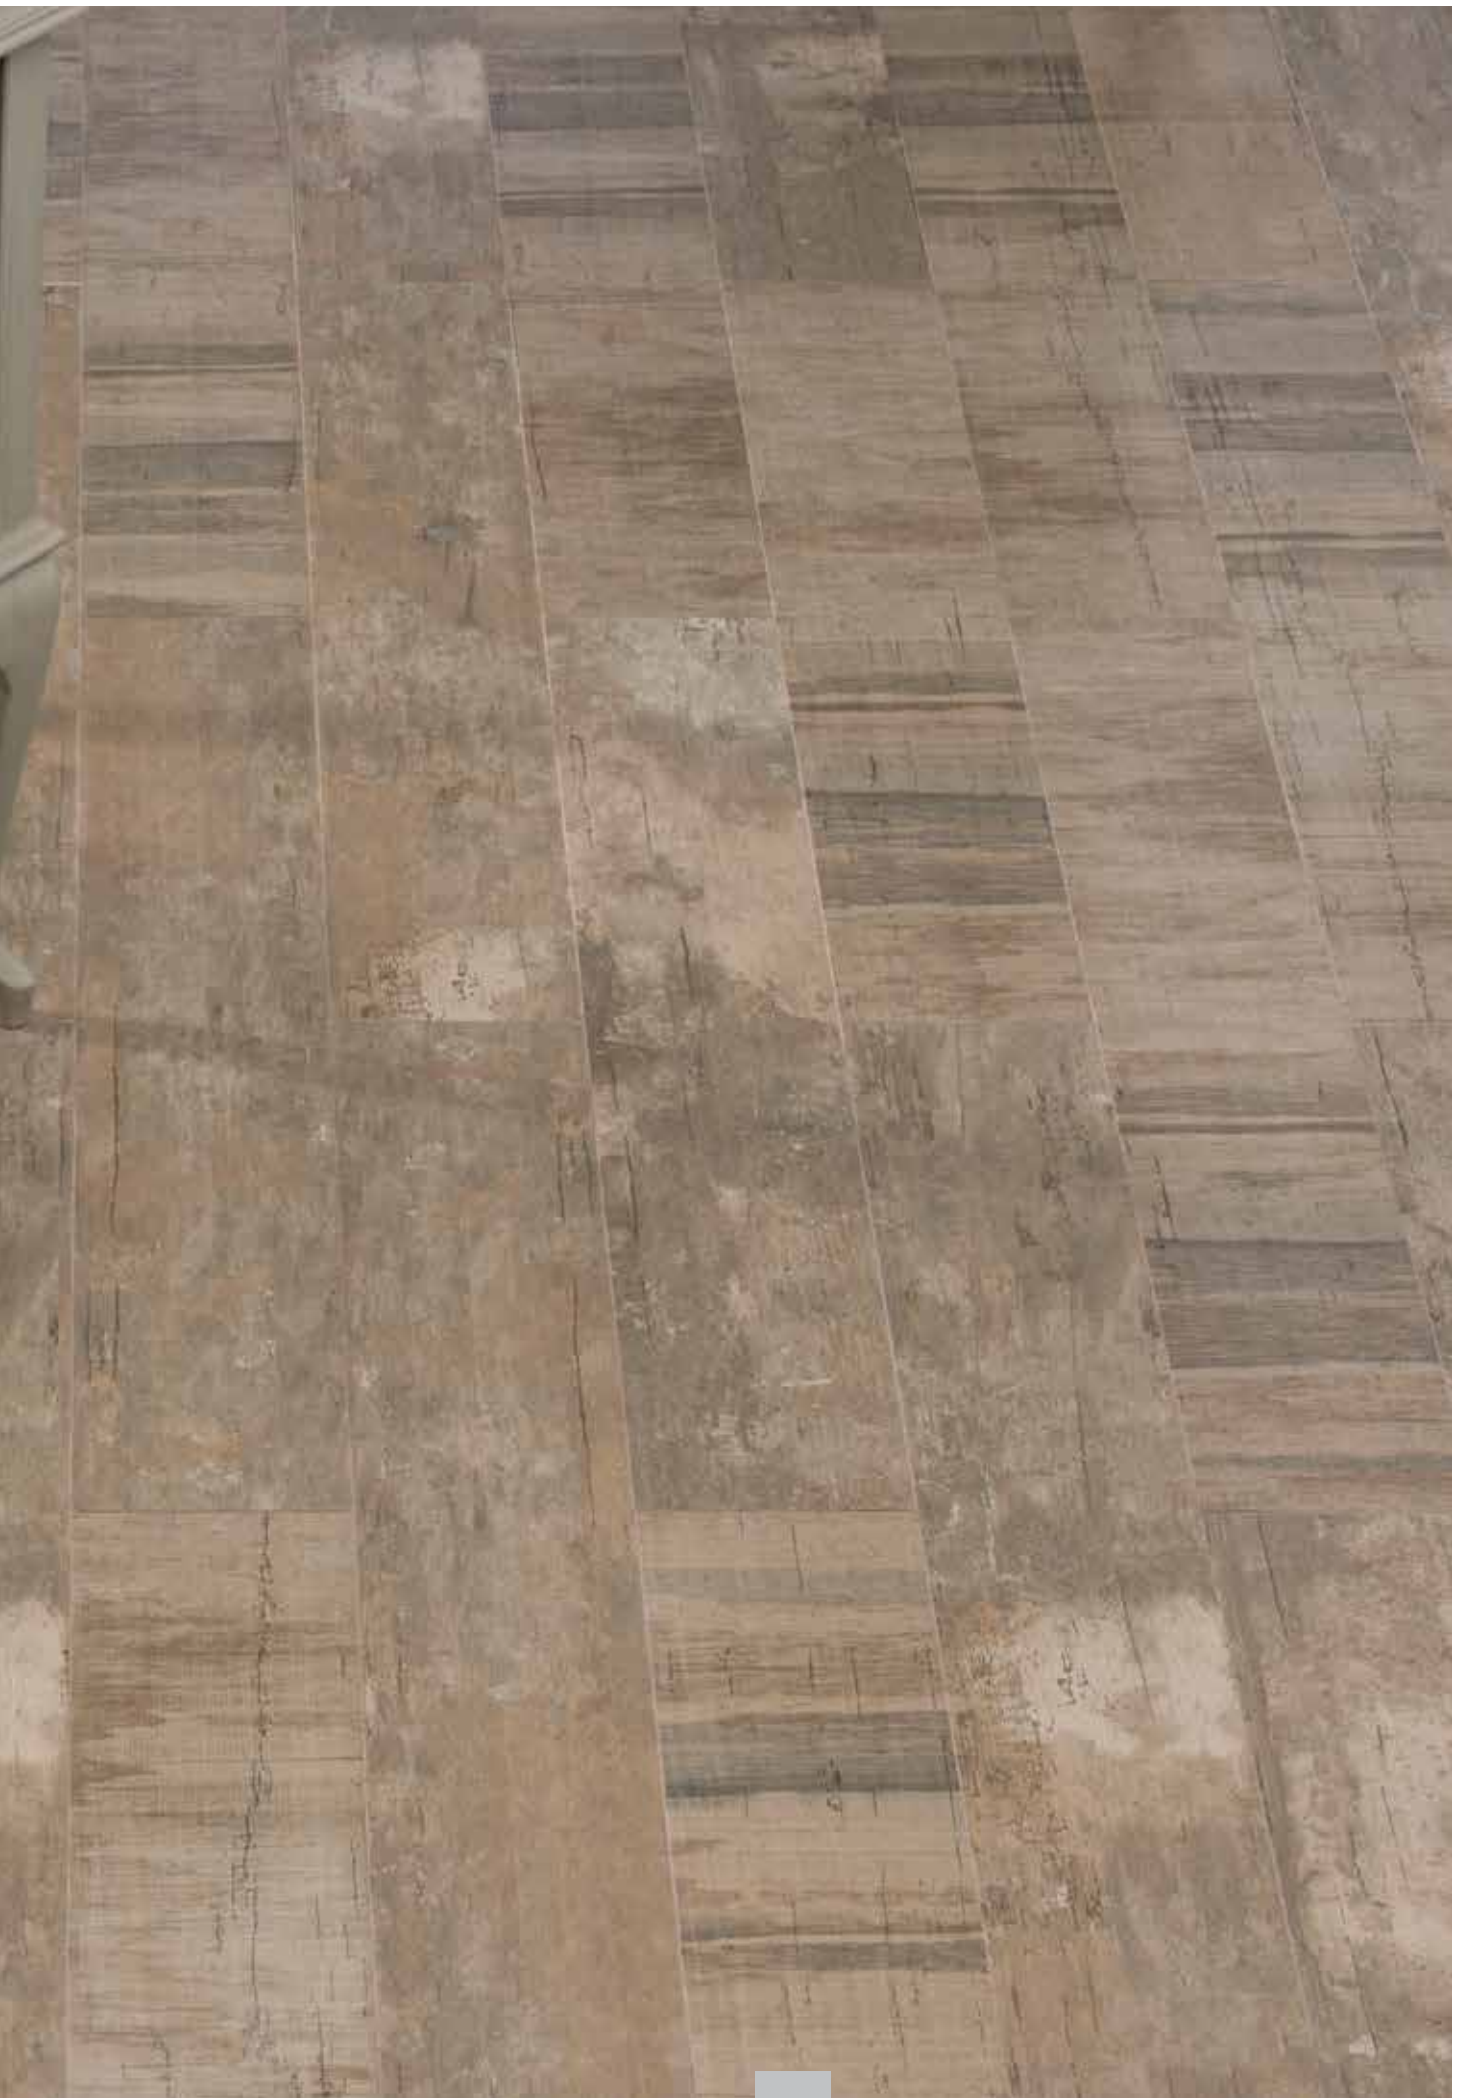

antiquewood

antiquewood

Mat | Matt | R9

Renk: | **Color:**
Beyaz | White
Kenar: | **Edge:**
Rektifiyeli | Rectified

Renk: | **Color:**
Gri | Grey
Kenar: | **Edge:**
Rektifiyeli | Rectified

Renk: | **Color:**
Açık Kahve | Light Brown
Kenar: | **Edge:**
Rektifiyeli | Rectified

20x120 cm
8"x48"

antiquewood

Mat | Matt | R9

Renk: | **Color:**
Kahve | Brown
Kenar: | **Edge:**
Rektifiyeli | Rectified

Renk: | **Color:**
Antrasit | Anthracite
Kenar: | **Edge:**
Rektifiyeli | Rectified