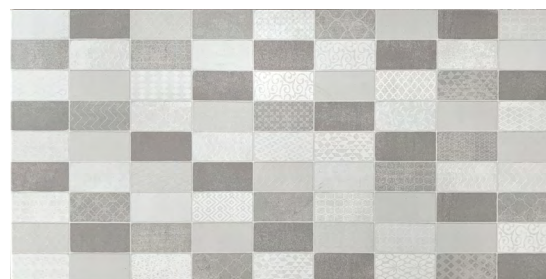

DECO GREY MATT

IMBALLI PACKING

	pcs/box	m²/box	kg/box	box/pallet	m²/pallet	kg/pallet
30x60 12"x24"	8	1,44	16,20	72	103,78	1185
25x60 10"x24"	10	1,50	19,20	48	72,00	940
25x40 10"x16"	16	1,60	19,52	54	86,40	1075
20x40 8"x16"	20	1,60	16,40	64	102,4	1070
20x20 8"x8"	40	1,60	16,95	72	115,20	1240