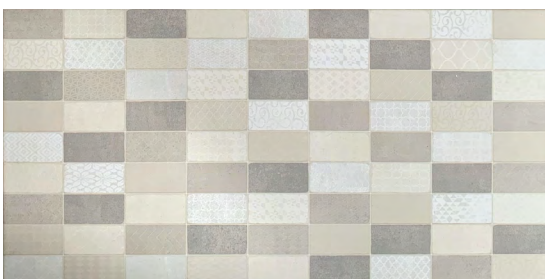

DECO BEIGE MATT