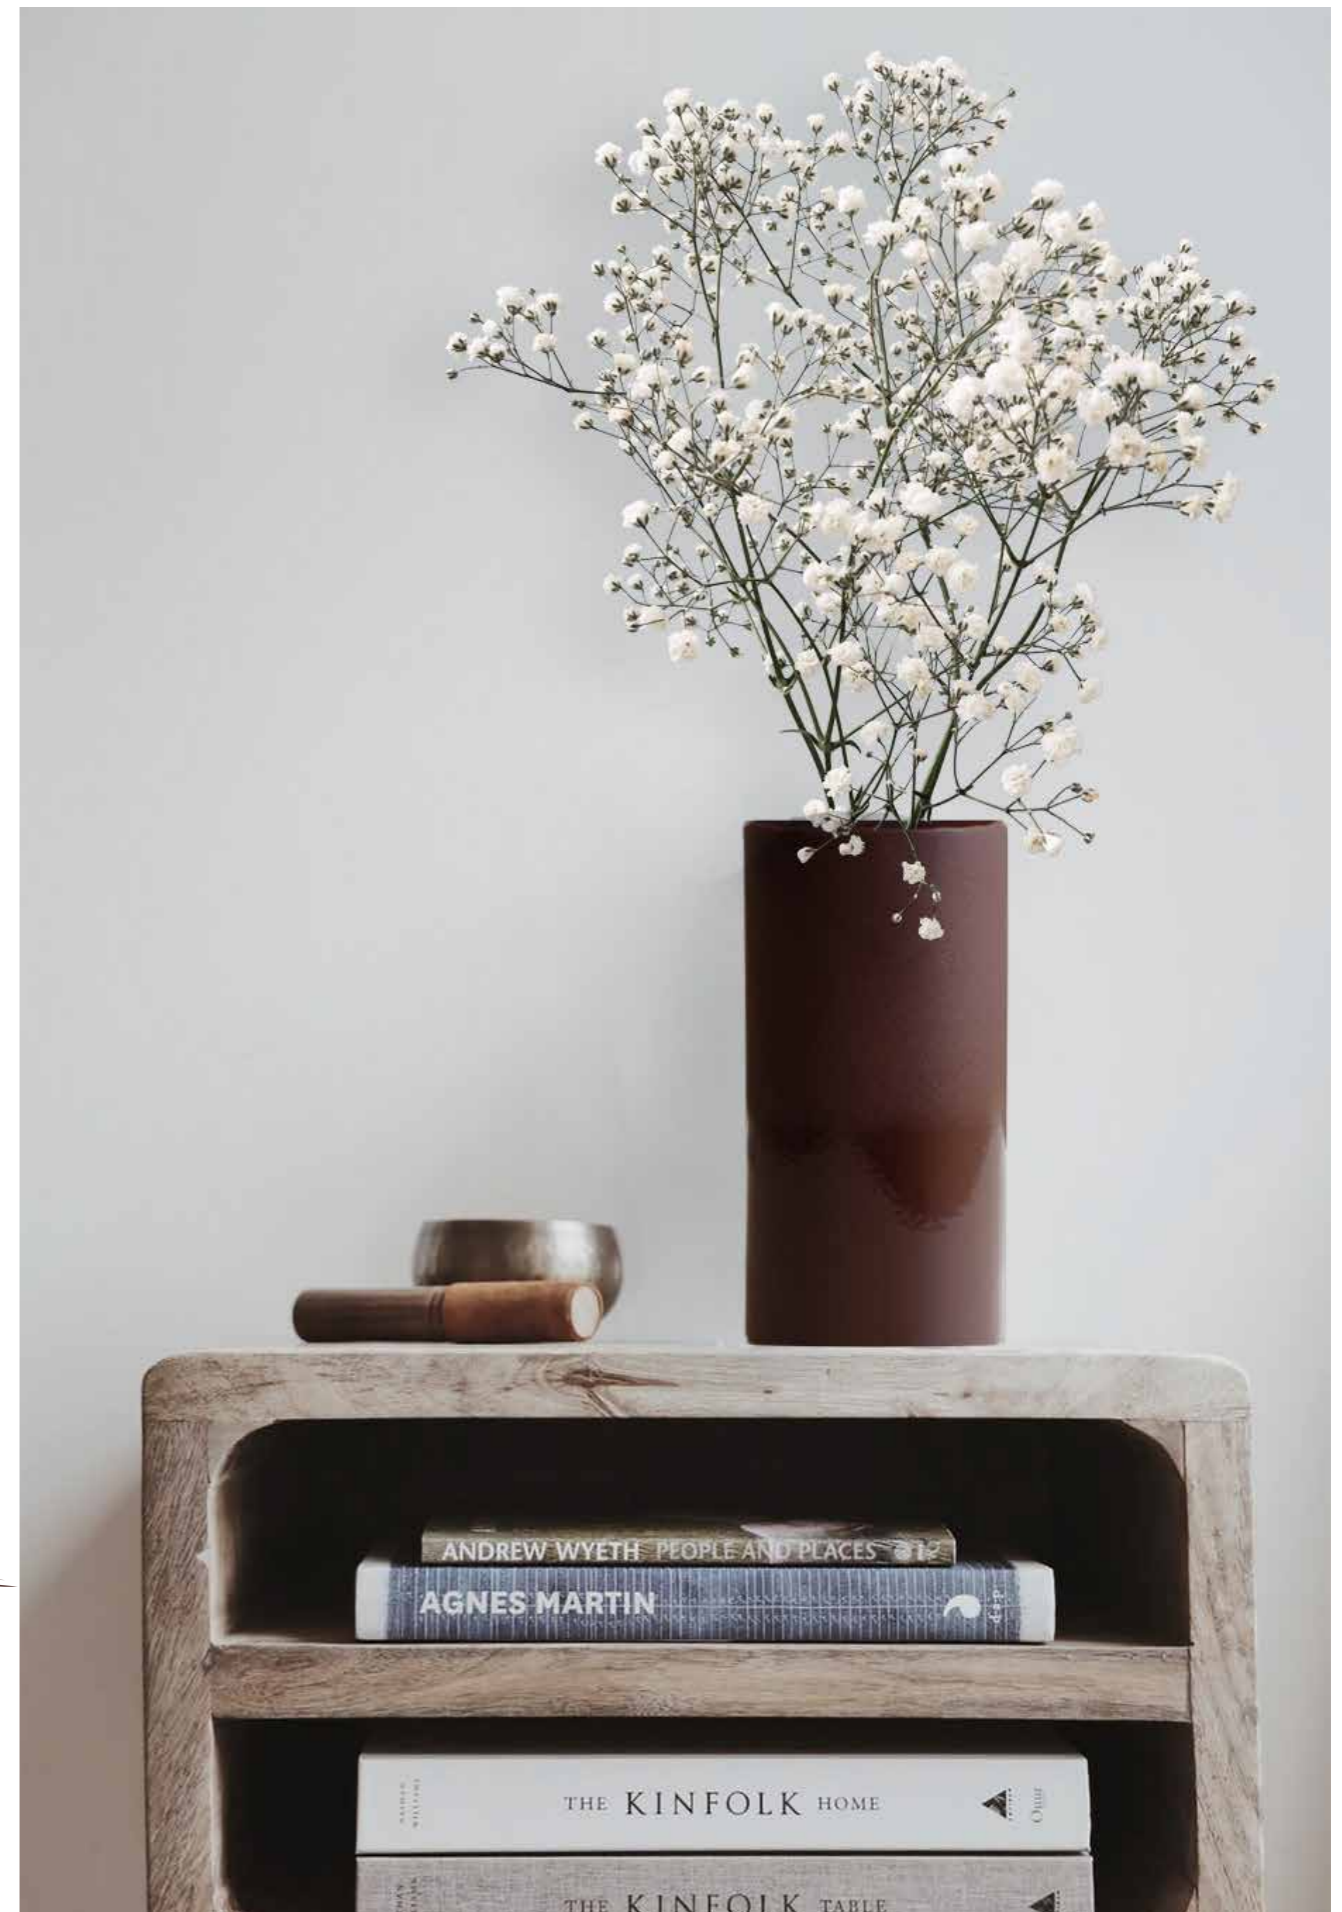

### VASO DUO

Extruded white body ceramic,  
**H 24,5cm Ø11cm.**  
Ceramica estrusa in pasta bianca,  
**H 24,5cm Ø11cm.**

matt & glossy

White

Harbour Grey

Smoke

Sage

Pine