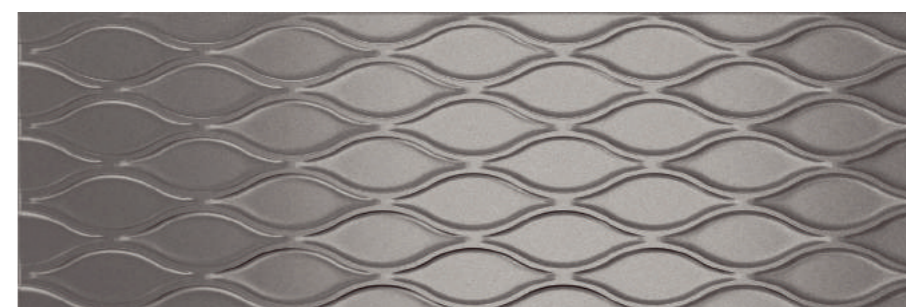

Chain – Silver RC
40x120 cm / 16"x48"