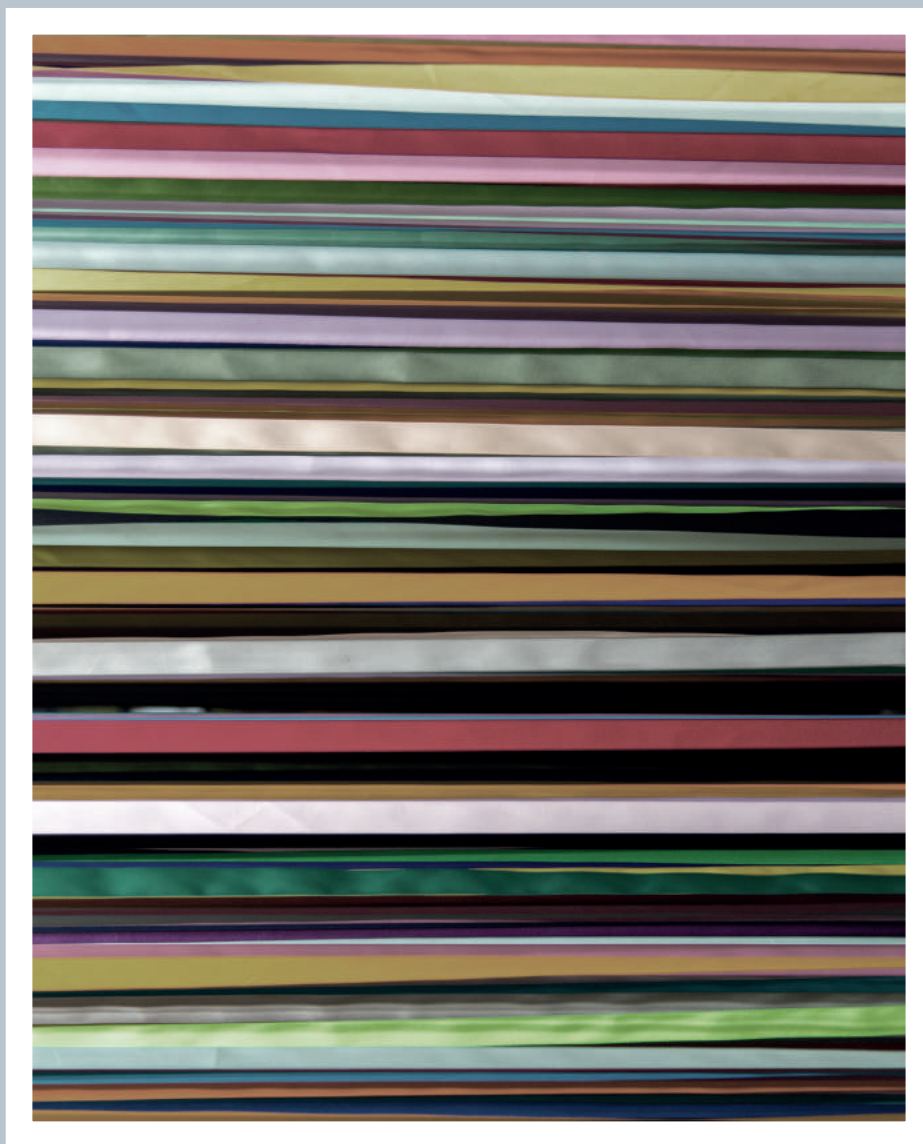

COLOURS COLLECTION

2021

SANCHIS HÔME

YOUR LIFE | YOUR HOME