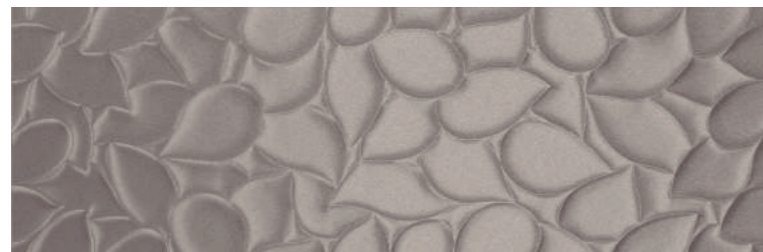

Leaf – Silver RC
33×100 cm / 13”×40”