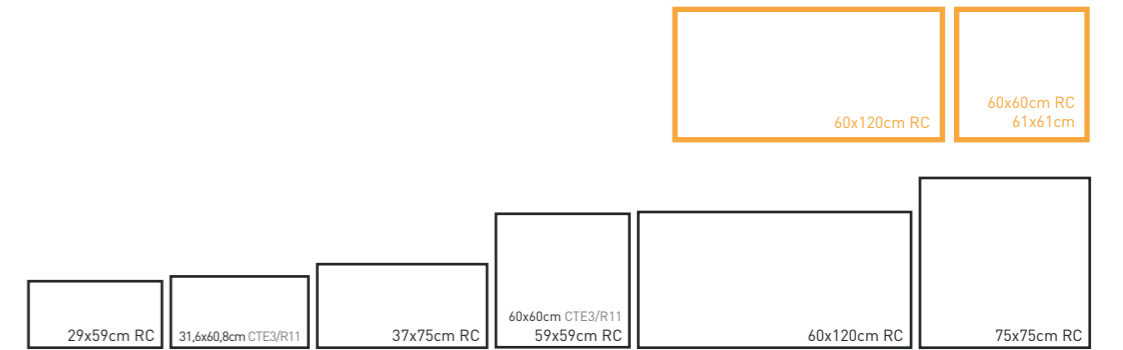

MS LIVERMORE  
CALCITA 30X30

R001WS5567	LIVERMORE VISON RC	29x59cm	B 226
R001W31404	LIVERMORE VISON RC	59x59cm	B 226
R001W31424	LIVERMORE VISON RC	37x75cm	B 273
R001W31414	LIVERMORE VISON RC	75x75cm	B 273
R001W31364	LIVERMORE VISON RC	60x120cm	B 310
R001WS5689	LIVERMORE 20 VISON ANT RC	60x60cm	B 410
R001WS5679	LIVERMORE 20 VISON ANT	61x61cm	B 360
R001WS5669	LIVERMORE 20 VISON ANT RC	60x120cm	B 600
R001W31374	LIVERMORE-REL VISON RC	60x120cm	B 375
R003MS320	MS LIVERMORE VISON	30x30cm	C 83 6.3 11,85

MS LIVERMORE VISON 30x30

	R001WS5563	<b>LIVERMORE BLACK RC</b>	29x59cm	B 226	
	R001WS5699	<b>LIVERMORE BLACK CTE3/R11</b>	31,6x60,8cm	B 186	
	R001W31400	<b>LIVERMORE BLACK RC</b>	59x59cm	B 226	
	R001WS5693	<b>LIVERMORE BLACK CTE3/R11</b>	60x60cm	B 234	
	R001W31420	<b>LIVERMORE BLACK RC</b>	37x75cm	B 273	
	R001W31410	<b>LIVERMORE BLACK RC</b>	75x75cm	B 273	
	R001W31360	<b>LIVERMORE BLACK RC</b>	60x120cm	B 310	
	R001WS5685	<b>LIVERMORE 20 BLACK ANT RC</b>	60x60cm	B 410	
	R001WS5675	<b>LIVERMORE 20 BLACK ANT</b>	61x61cm	B 360	
	R001WS5665	<b>LIVERMORE 20 BLACK ANT RC</b>	60x120cm	B 600	
	R001W31370	<b>LIVERMORE-REL BLACK RC</b>	60x120cm	B 375	
	R003MS321	<b>MS LIVERMORE BLACK</b>	30x30cm	C 83	6 11,85

**MS LIVERMORE  
BLACK 30X30**

	R001WS5559	<b>LIVERMORE PEARL RC</b>	29x59cm	B 226	
	R001WS5697	<b>LIVERMORE PEARL CTE3/R11</b>	31,6x60,8cm	B 186	
	R001W31398	<b>LIVERMORE PEARL RC</b>	59x59cm	B 226	
	R001WS5691	<b>LIVERMORE PEARL CTE3/R11</b>	60x60cm	B 234	
	R001W31418	<b>LIVERMORE PEARL RC</b>	37x75cm	B 273	
	R001W31408	<b>LIVERMORE PEARL RC</b>	75x75cm	B 273	
	R001W31358	<b>LIVERMORE PEARL RC</b>	60x120cm	B 310	
	R001WS5683	<b>LIVERMORE 20 PEARL ANT RC</b>	60x60cm	B 410	
	R001WS5673	<b>LIVERMORE 20 PEARL ANT</b>	61x61cm	B 360	
	R001WS5663	<b>LIVERMORE 20 PEARL ANT RC</b>	60x120cm	B 600	
	R001W31368	<b>LIVERMORE-REL PEARL RC</b>	60x120cm	B 375	
	R003MS319	<b>MS LIVERMORE PEARL</b>	30x30cm	C 83	6 11,85