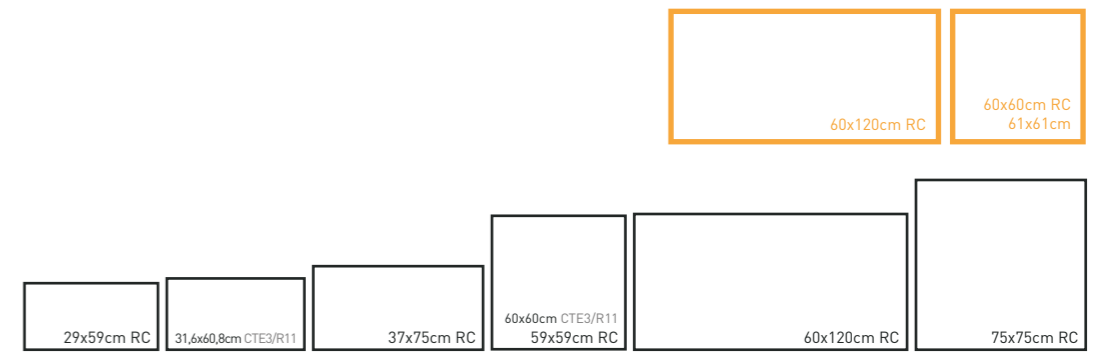

MS LIVERMORE  
CALCITA 30X30

R001WS5567	LIVERMORE VISON RC	29x59cm	B 226
R001W31404	LIVERMORE VISON RC	59x59cm	B 226
R001W31424	LIVERMORE VISON RC	37x75cm	B 273
R001W31414	LIVERMORE VISON RC	75x75cm	B 273
R001W31364	LIVERMORE VISON RC	60x120cm	B 310
R001WS5689	LIVERMORE 20 VISON ANT RC	60x60cm	B 410
R001WS5679	LIVERMORE 20 VISON ANT	61x61cm	B 360
R001WS5669	LIVERMORE 20 VISON ANT RC	60x120cm	B 600
R001W31374	LIVERMORE-REL VISON RC	60x120cm	B 375
R003MS320	MS LIVERMORE VISON	30x30cm	C 83 6.3 11,85

MS LIVERMORE VISON 30x30

	R001WS5563	<b>LIVERMORE BLACK RC</b>	29x59cm	B 226	
	R001WS5699	<b>LIVERMORE BLACK CTE3/R11</b>	31,6x60,8cm	B 186	
	R001W31400	<b>LIVERMORE BLACK RC</b>	59x59cm	B 226	
	R001WS5693	<b>LIVERMORE BLACK CTE3/R11</b>	60x60cm	B 234	
	R001W31420	<b>LIVERMORE BLACK RC</b>	37x75cm	B 273	
	R001W31410	<b>LIVERMORE BLACK RC</b>	75x75cm	B 273	
	R001W31360	<b>LIVERMORE BLACK RC</b>	60x120cm	B 310	
	R001WS5685	<b>LIVERMORE 20 BLACK ANT RC</b>	60x60cm	B 410	
	R001WS5675	<b>LIVERMORE 20 BLACK ANT</b>	61x61cm	B 360	
	R001WS5665	<b>LIVERMORE 20 BLACK ANT RC</b>	60x120cm	B 600	
	R001W31370	<b>LIVERMORE-REL BLACK RC</b>	60x120cm	B 375	
	R003MS321	<b>MS LIVERMORE BLACK</b>	30x30cm	C 83	6 11,85