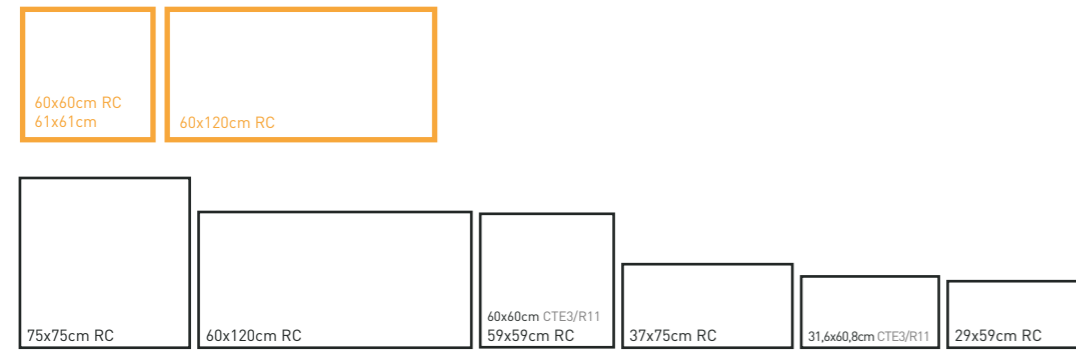

MS LIVERMORE  
CALCITA 30X30

R001WS5567	LIVERMORE VISON RC	29x59cm	B 226
R001W31404	LIVERMORE VISON RC	59x59cm	B 226
R001W31424	LIVERMORE VISON RC	37x75cm	B 273
R001W31414	LIVERMORE VISON RC	75x75cm	B 273
R001W31364	LIVERMORE VISON RC	60x120cm	B 310
R001WS5689	LIVERMORE 20 VISON ANT RC	60x60cm	B 410
R001WS5679	LIVERMORE 20 VISON ANT	61x61cm	B 360
R001WS5669	LIVERMORE 20 VISON ANT RC	60x120cm	B 600
R001W31374	LIVERMORE-REL VISON RC	60x120cm	B 375
R003MS320	MS LIVERMORE VISON	30x30cm	C 83 6.3 11,85

MS LIVERMORE VISON 30x30

	R001WS5563	<b>LIVERMORE BLACK RC</b>	29x59cm	B 226	
	R001WS5699	<b>LIVERMORE BLACK CTE3/R11</b>	31,6x60,8cm	B 186	
	R001W31400	<b>LIVERMORE BLACK RC</b>	59x59cm	B 226	
	R001WS5693	<b>LIVERMORE BLACK CTE3/R11</b>	60x60cm	B 234	
	R001W31420	<b>LIVERMORE BLACK RC</b>	37x75cm	B 273	
	R001W31410	<b>LIVERMORE BLACK RC</b>	75x75cm	B 273	
	R001W31360	<b>LIVERMORE BLACK RC</b>	60x120cm	B 310	
	R001WS5685	<b>LIVERMORE 20 BLACK ANT RC</b>	60x60cm	B 410	
	R001WS5675	<b>LIVERMORE 20 BLACK ANT</b>	61x61cm	B 360	
	R001WS5665	<b>LIVERMORE 20 BLACK ANT RC</b>	60x120cm	B 600	
	R001W31370	<b>LIVERMORE-REL BLACK RC</b>	60x120cm	B 375	
	R003MS321	<b>MS LIVERMORE BLACK</b>	30x30cm	C 83	6 11,85