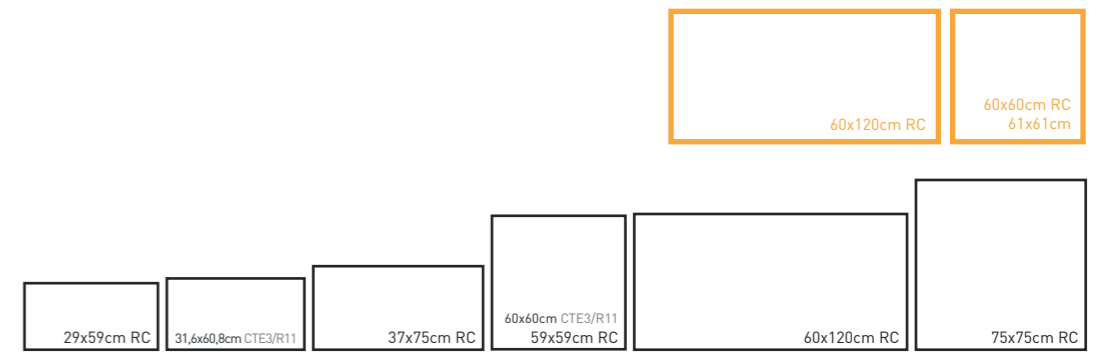

**MS LIVERMORE  
BLACK 30X30**

	R001WS5559	<b>LIVERMORE PEARL RC</b>	29x59cm	B 226	
	R001WS5697	<b>LIVERMORE PEARL CTE3/R11</b>	31,6x60,8cm	B 186	
	R001W31398	<b>LIVERMORE PEARL RC</b>	59x59cm	B 226	
	R001WS5691	<b>LIVERMORE PEARL CTE3/R11</b>	60x60cm	B 234	
	R001W31418	<b>LIVERMORE PEARL RC</b>	37x75cm	B 273	
	R001W31408	<b>LIVERMORE PEARL RC</b>	75x75cm	B 273	
	R001W31358	<b>LIVERMORE PEARL RC</b>	60x120cm	B 310	
	R001WS5683	<b>LIVERMORE 20 PEARL ANT RC</b>	60x60cm	B 410	
	R001WS5673	<b>LIVERMORE 20 PEARL ANT</b>	61x61cm	B 360	
	R001WS5663	<b>LIVERMORE 20 PEARL ANT RC</b>	60x120cm	B 600	
	R001W31368	<b>LIVERMORE-REL PEARL RC</b>	60x120cm	B 375	
	R003MS319	<b>MS LIVERMORE PEARL</b>	30x30cm	C 83	6 11,85

**MS LIVERMORE  
PEARL 30X30**

REL BLACK

BLACK

PEARL

REL PEARL

**LIVERMORE**  
 PEARL | GREY | BLACK | CALCITA | VISON

R001WS5561	LIVERMORE GREY RC	29x59cm	B 226
R001W31396	LIVERMORE GREY RC	59x59cm	B 226
R001W31416	LIVERMORE GREY RC	37x75cm	B 273
R001W31406	LIVERMORE GREY RC	75x75cm	B 273
R001W31356	LIVERMORE GREY RC	60x120cm	B 310
R001WS5681	LIVERMORE 20 GREY ANT RC	60x60cm	B 410
R001WS5671	LIVERMORE 20 GREY ANT	61x61cm	B 360
R001WS5661	LIVERMORE 20 GREY ANT RC	60x120cm	B 600
R001W31366	LIVERMORE-REL GREY RC	60x120cm	B 375
R003MS317	MS LIVERMORE GREY	30x30cm	C 83 6.3 11,85

MS LIVERMORE GREY 30X30

LIVERMORE GREY 60x120cm RC

GREY

REL GREY

LIVERMORE 20 PEARL 60x120cm ANT RC

**VARIEDAD GRÁFICA**  
*GRAPHIC VARIETY*

LIVERMORE PEARL 60x120cm RC

Disponible en todos los colores / Available in all colors