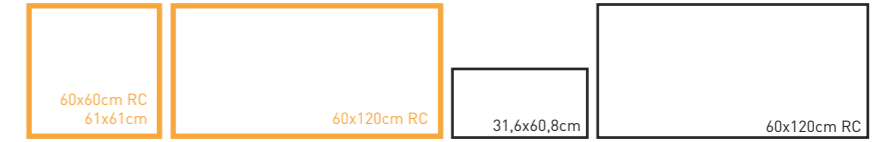

CHRONO

NO

WHITE

GREY

CREAM

OUTDOOR

31,6x60,8cm • 12,4"x23,9"
60x120cm RC • 23,6"x47,2"
60x60cm RC • 23,6"x23,6"
61x61cm • 24"x24"
60x120cm RC • 23,6"x47,2"

PORCELÁNICO
PORCELAIN TILE

MS CHRONO
WHITE 30X30

MS CHRONO
GREY 30X30

	R001WS7078	CHRONO GREY	31,6x60,8cm	B 186
	R001W32436	CHRONO GREY RC	60x120cm	B 310
	R001W32450	CHRONO 20 GREY ANT RC	60x60cm	B 410
	R001WS7099	CHRONO 20 GREY ANT	61x61cm	B 360
	R001W32419	CHRONO 20 GREY ANT RC	60x120cm	B 600
	R003MS480	MS CHRONO GREY 30X30	30x30cm	C 77 10# 19,75

WHITE

GREY

	R001WS7080	CHRONO CREAM	31,6x60,8cm	B 186
	R001W32438	CHRONO CREAM RC	60x120cm	B 310
	R001W32448	CHRONO 20 CREAM ANT RC	60x60cm	B 410
	R001WS7097	CHRONO 20 CREAM ANT	61x61cm	B 360
	R001W32417	CHRONO 20 CREAM ANT RC	60x120cm	B 600
	R003MS468	MS CHRONO CREAM 30X30	30x30cm	C 77 10# 19,75