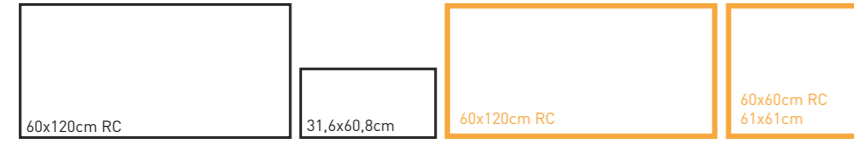

CHRONO

NO

WHITE

GREY

CREAM

OUTDOOR

31,6x60,8cm • 12,4"x23,9"
60x120cm RC • 23,6"x47,2"
60x60cm RC • 23,6"x23,6"
61x61cm • 24"x24"
60x120cm RC • 23,6"x47,2"

PORCELÁNICO
PORCELAIN TILE

MS CHRONO
WHITE 30X30

MS CHRONO
GREY 30X30

	R001WS7078	CHRONO GREY	31,6x60,8cm	B 186
	R001W32436	CHRONO GREY RC	60x120cm	B 310
	R001W32450	CHRONO 20 GREY ANT RC	60x60cm	B 410
	R001WS7099	CHRONO 20 GREY ANT	61x61cm	B 360
	R001W32419	CHRONO 20 GREY ANT RC	60x120cm	B 600
	R003MS480	MS CHRONO GREY 30X30	30x30cm	C 77 10# 19,75

WHITE

GREY

	R001WS7080	CHRONO CREAM	31,6x60,8cm	B 186
	R001W32438	CHRONO CREAM RC	60x120cm	B 310
	R001W32448	CHRONO 20 CREAM ANT RC	60x60cm	B 410
	R001WS7097	CHRONO 20 CREAM ANT	61x61cm	B 360
	R001W32417	CHRONO 20 CREAM ANT RC	60x120cm	B 600
	R003MS468	MS CHRONO CREAM 30X30	30x30cm	C 77 10# 19,75

CHRONO-REL WHITE 20x60cm

WHITE

GREY

CREAM

CHRONO

NO

REV.

20x60cm • 7,9"x23,6"