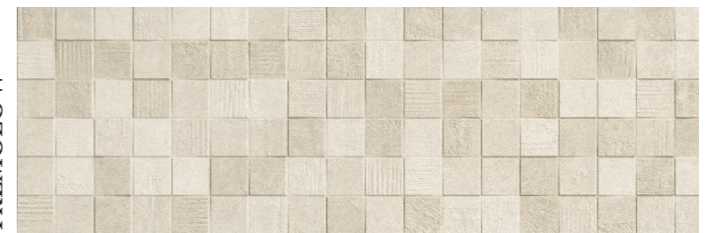

VIBRATO G

VIBRATO H

TREMOLO G

TREMOLO H

SPICCATO G

SPICCATO H

D. VENICE G

D. VENICE H

VIBRATO

9 patterns

25 * 75 * 1,05 cm | 9 13/16 * 29 1/2 * 7/16"

NO RECTIFIED	NATURAL PRICE CODE BN16
G	19256
H	19257

TREMOLO

9 patterns

25 * 75 * 1,05 cm | 9 13/16 * 29 1/2 * 7/16"

NO RECTIFIED	NATURAL PRICE CODE BN20
G	19354
H	19258