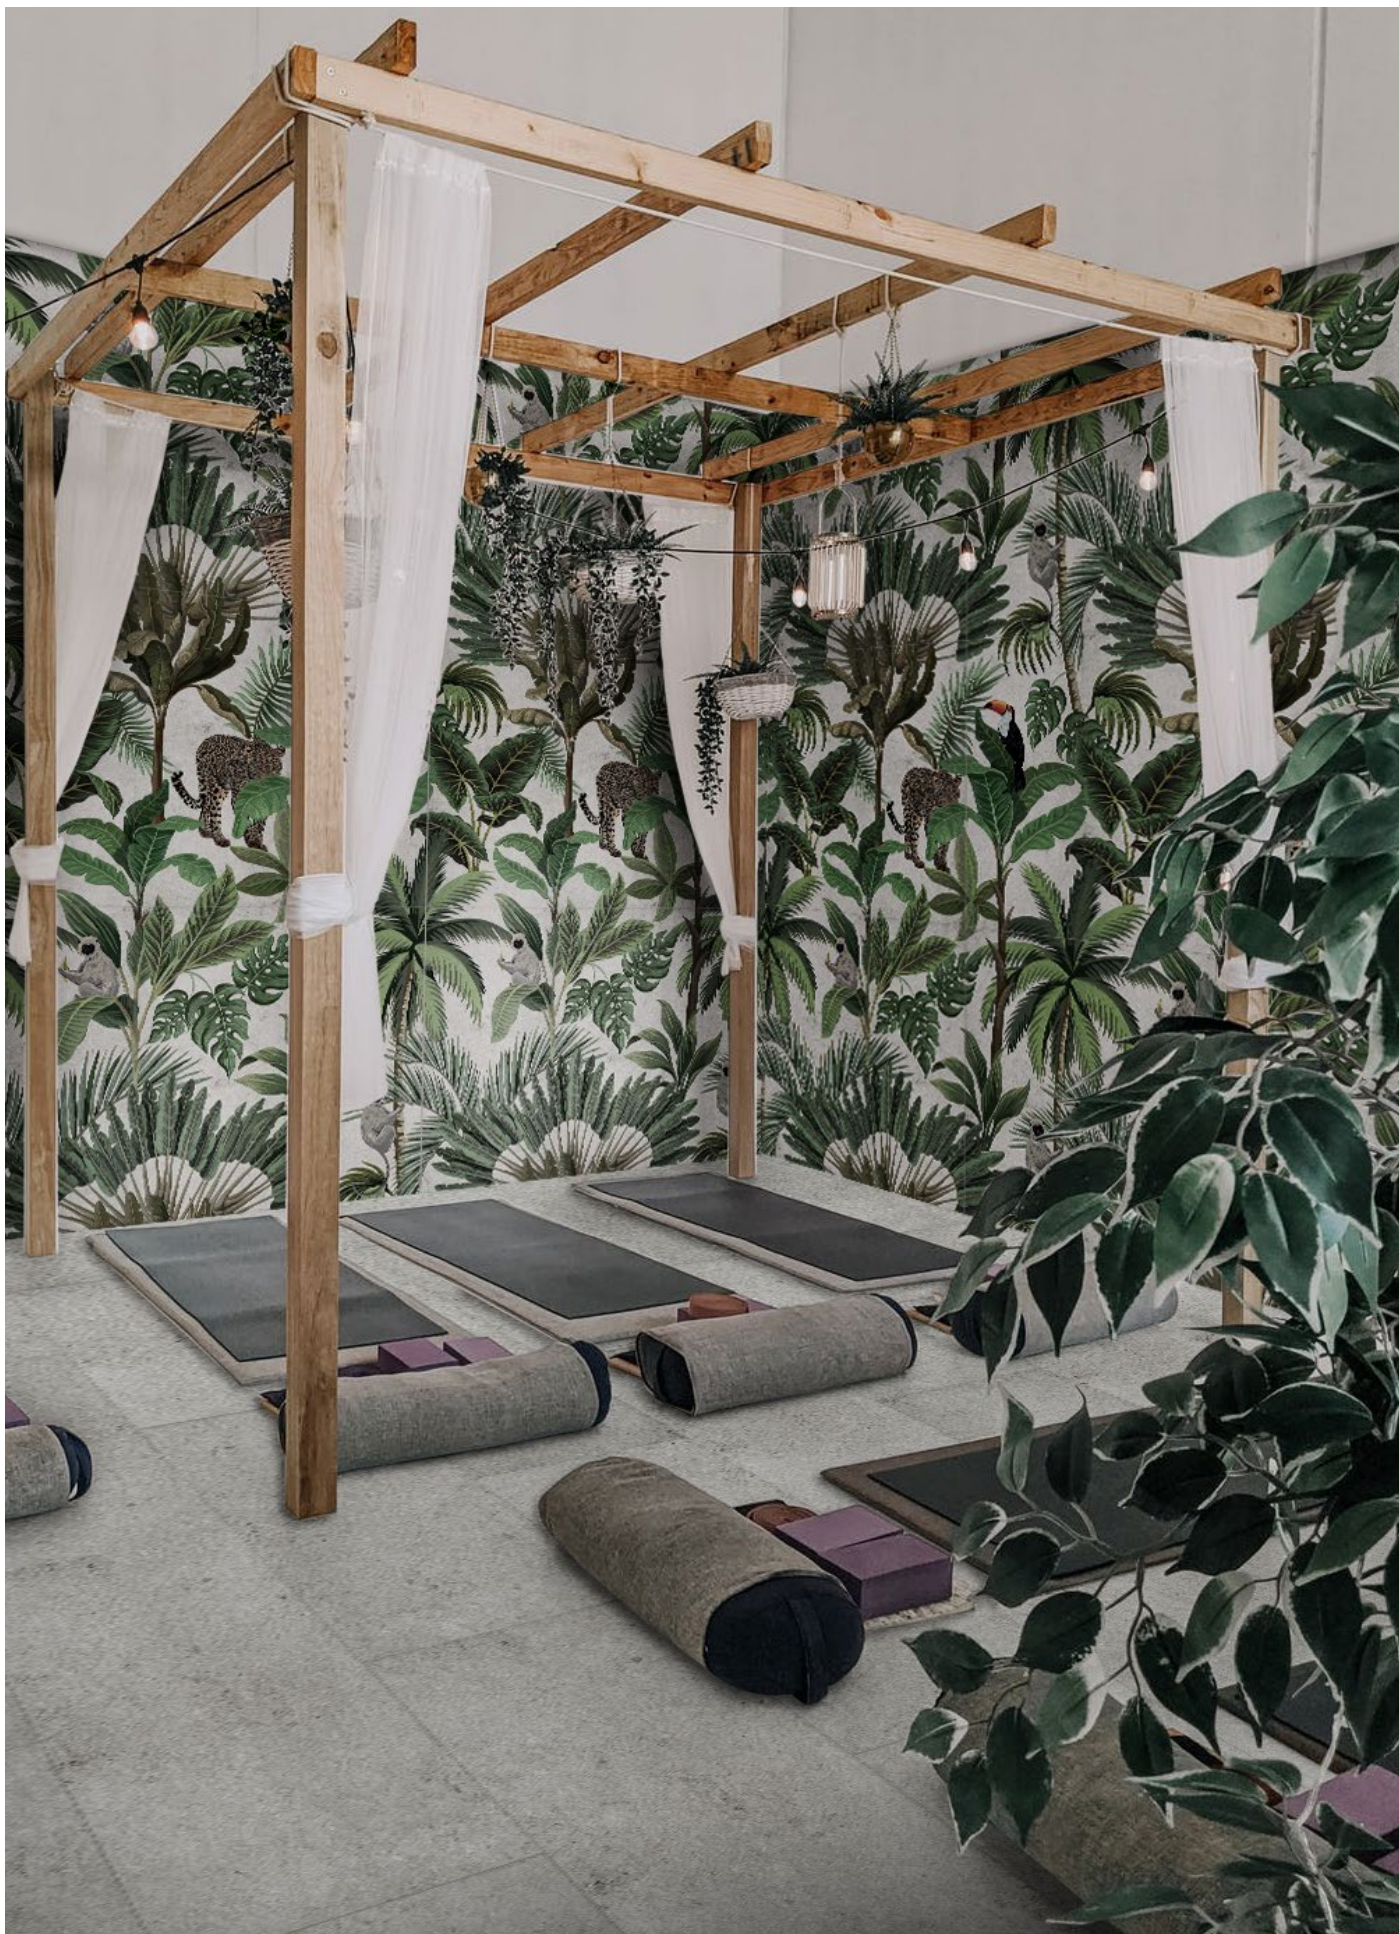

CS6060G GRIS | 60X60 | 24"X24" | CS60120SDB SAFARI GRIS | 60X120 | 24"X48"

CS120120B BLANC | 120X120 | 48"X48"

CS60120SD SAFARI DUNE | 60X120 | 24"X48"

CS60120G GRIS | CS60120SDG SAFARI GRIS | 60X120 | 24"X48"