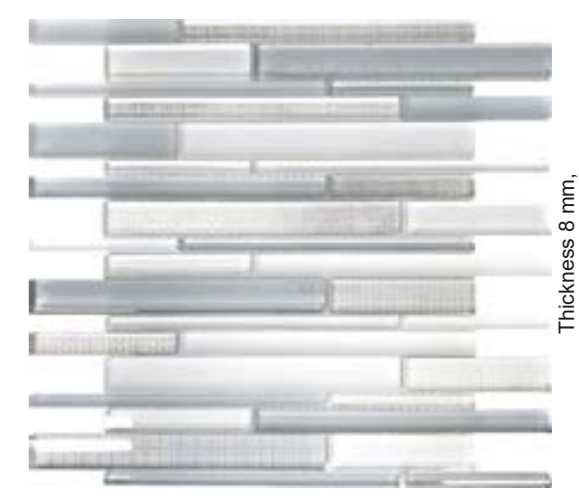

REYKJAVIK TRAPEZIUM
Code: ICL-15

Thickness 8 mm,
sheet size: 300x310 mm

REYKJAVIK STICKS
Code: ICL-16

Thickness 8 mm,
sheet size: 295x305 mm

ALDA HEX
Code: ICL-05

Thickness 8 mm,
sheet size: 264x264 mm

ALDA CHEVRON
Code: ICL-06