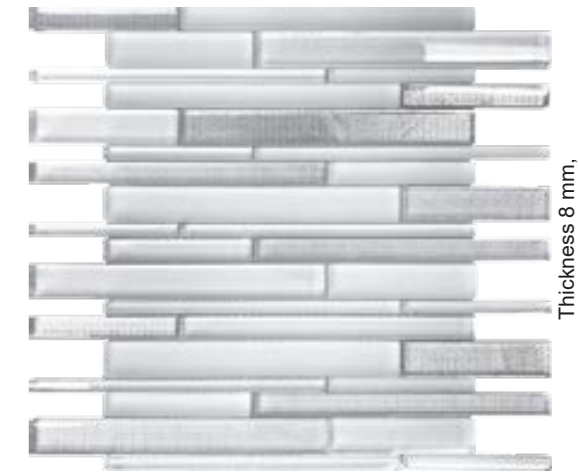

NORDIC STICKS
Code: ICL-04

Thickness 8 mm,
sheet size: 295x305 mm

GEYSER HEX
Code: ICL-09

Thickness 8 mm,
sheet size: 264x264 mm

GEYSER CHEVRON
Code: ICL-10

Thickness 8 mm,
sheet size: 305x328 mm

GEYSER TRAPEZIUM
Code: ICL-11