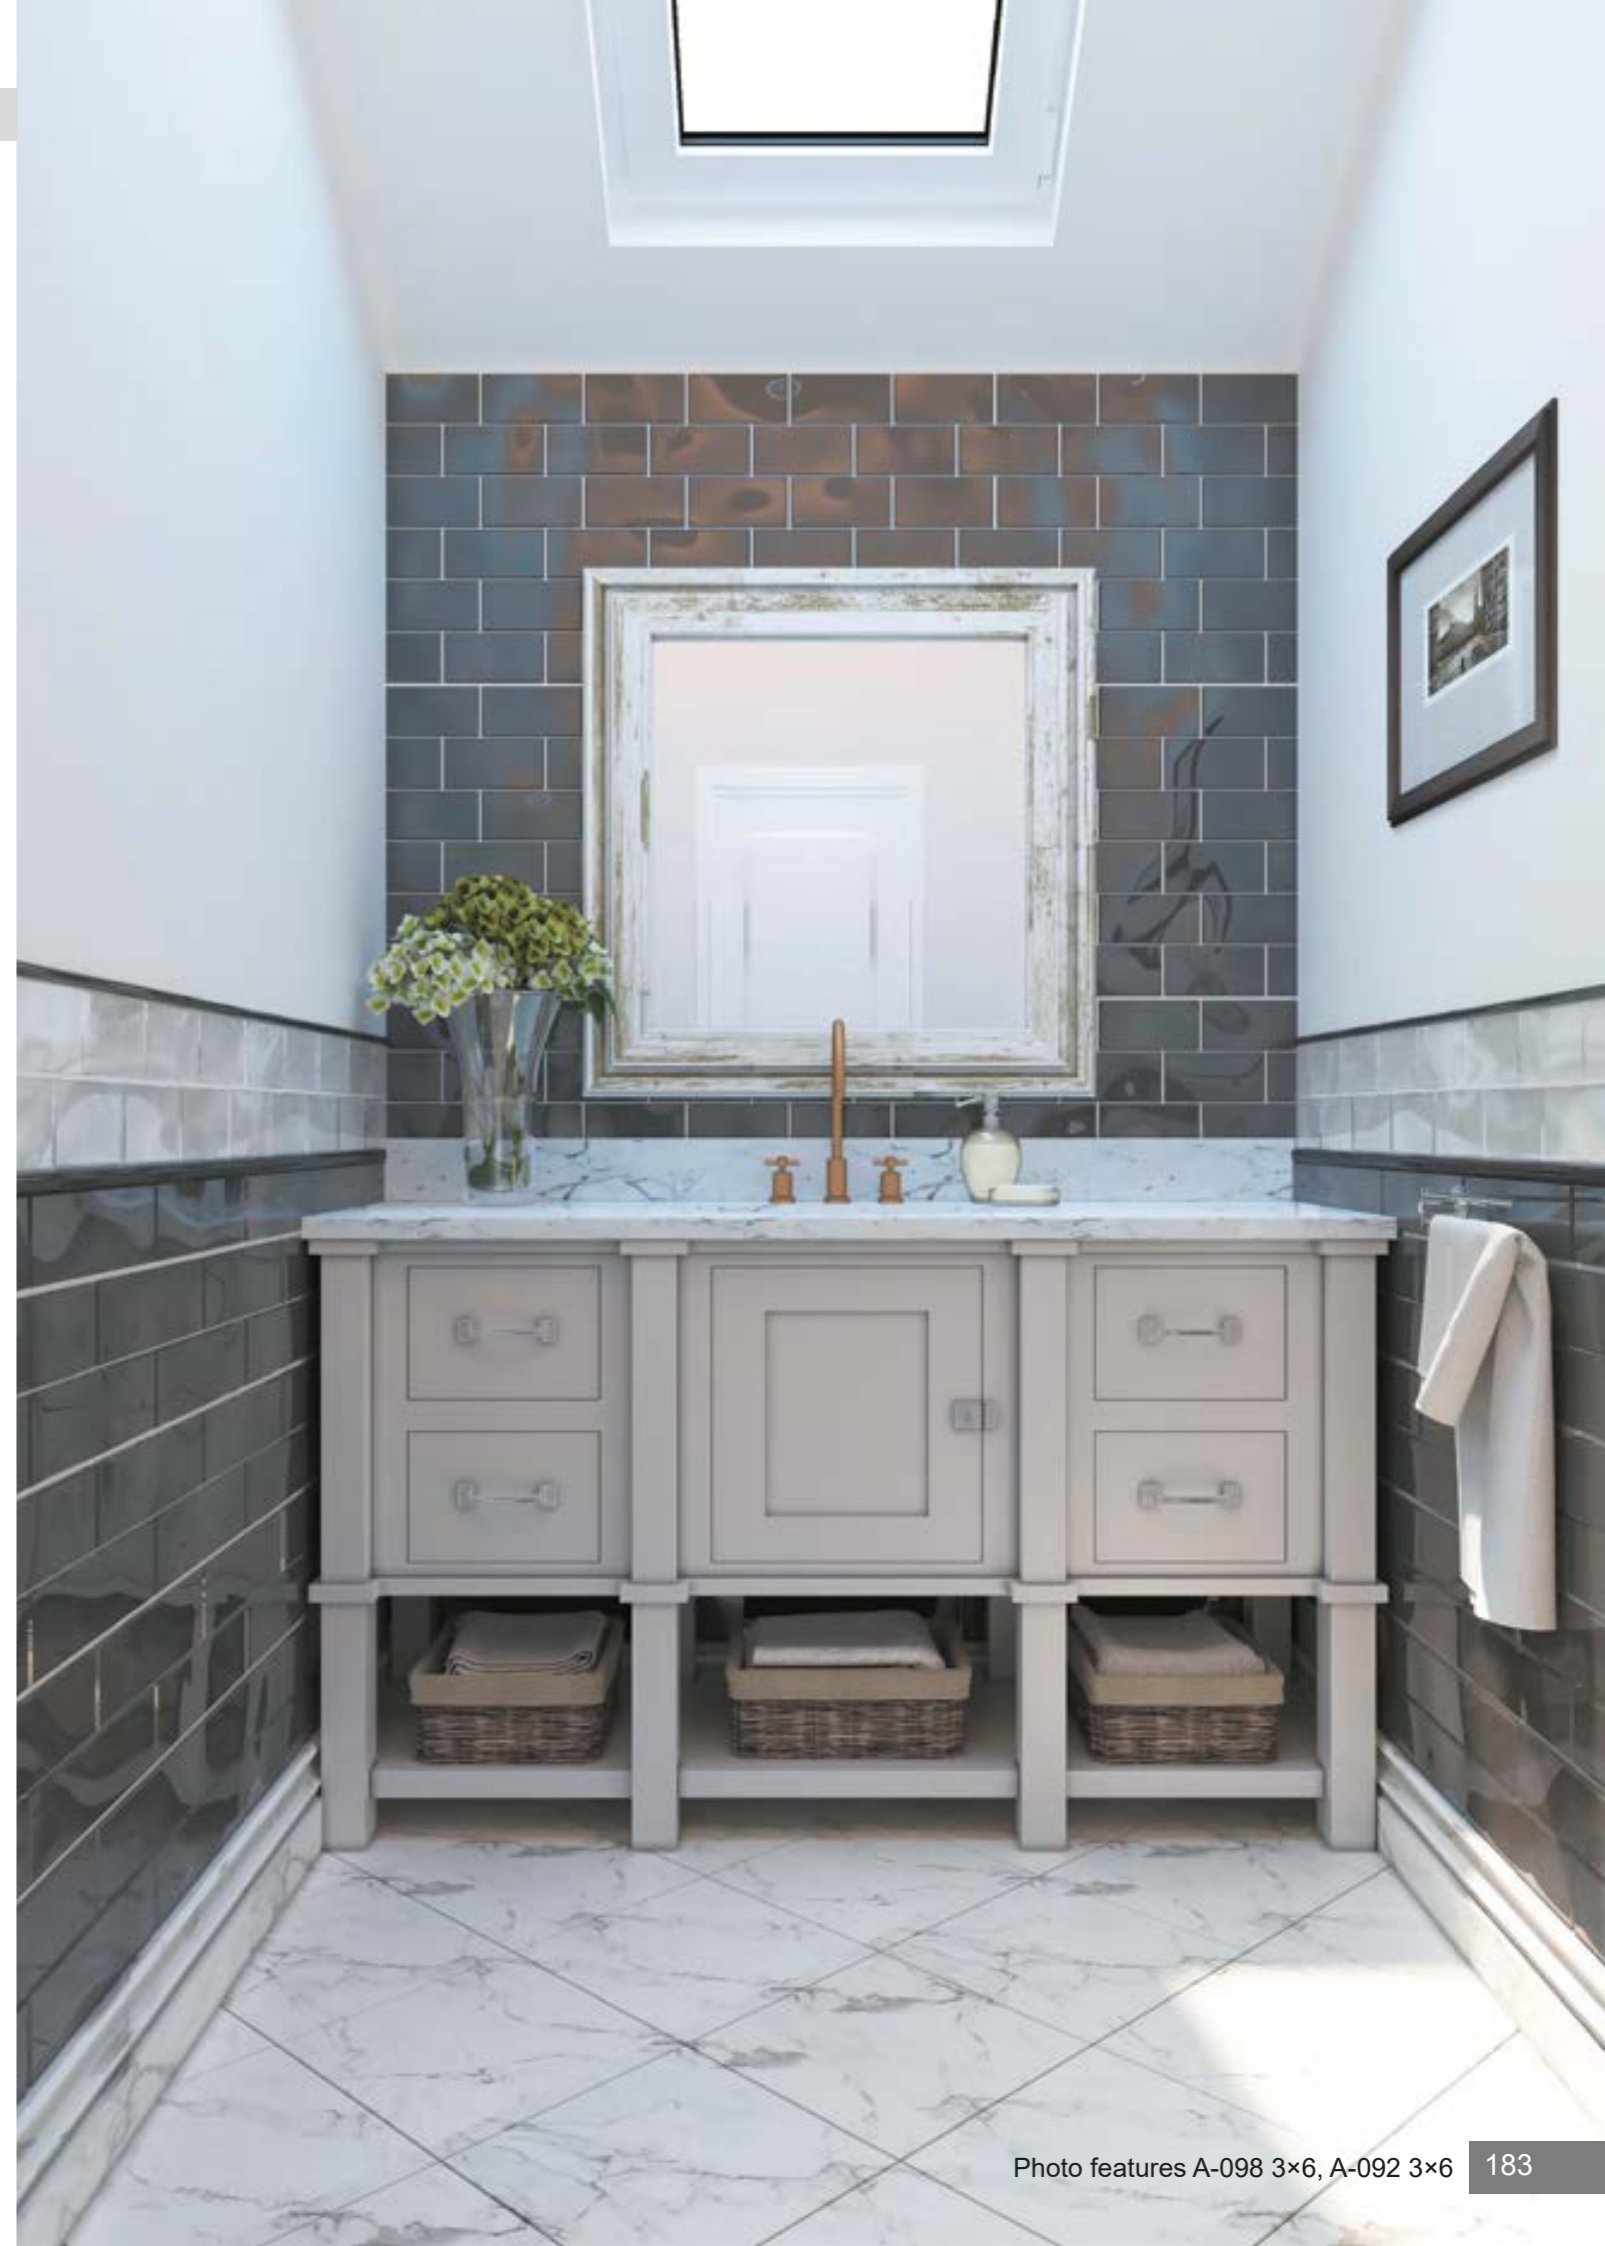

Size: 75x150*8 mm

Size: 75x150*8 mm

Size: 75x305*8 mm

Size: 75x305*8 mm

Size: 15x305*8 mm

Size: 15x305*8 mm

Size: 75x150*8 mm

Size: 75x150*8 mm

Size: 75x305*8 mm

Size: 75x305*8 mm

Size: 15x305*8 mm

Size: 15x305*8 mm