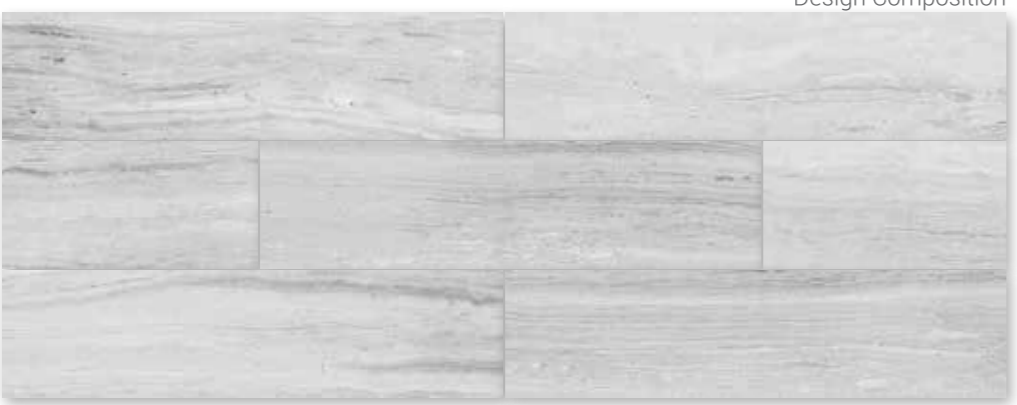

Design Composition

Creta Gris Brillo/Mate Liso

Matching Floor