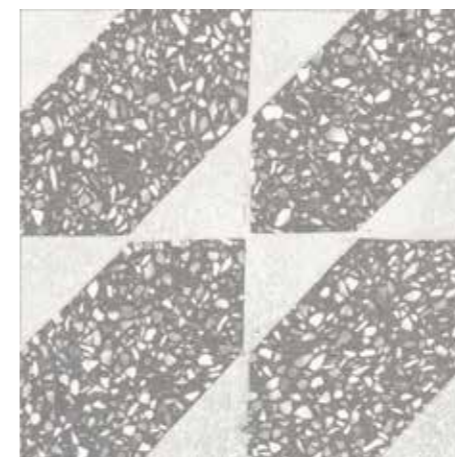

cinque
30x30 - 12"x12"