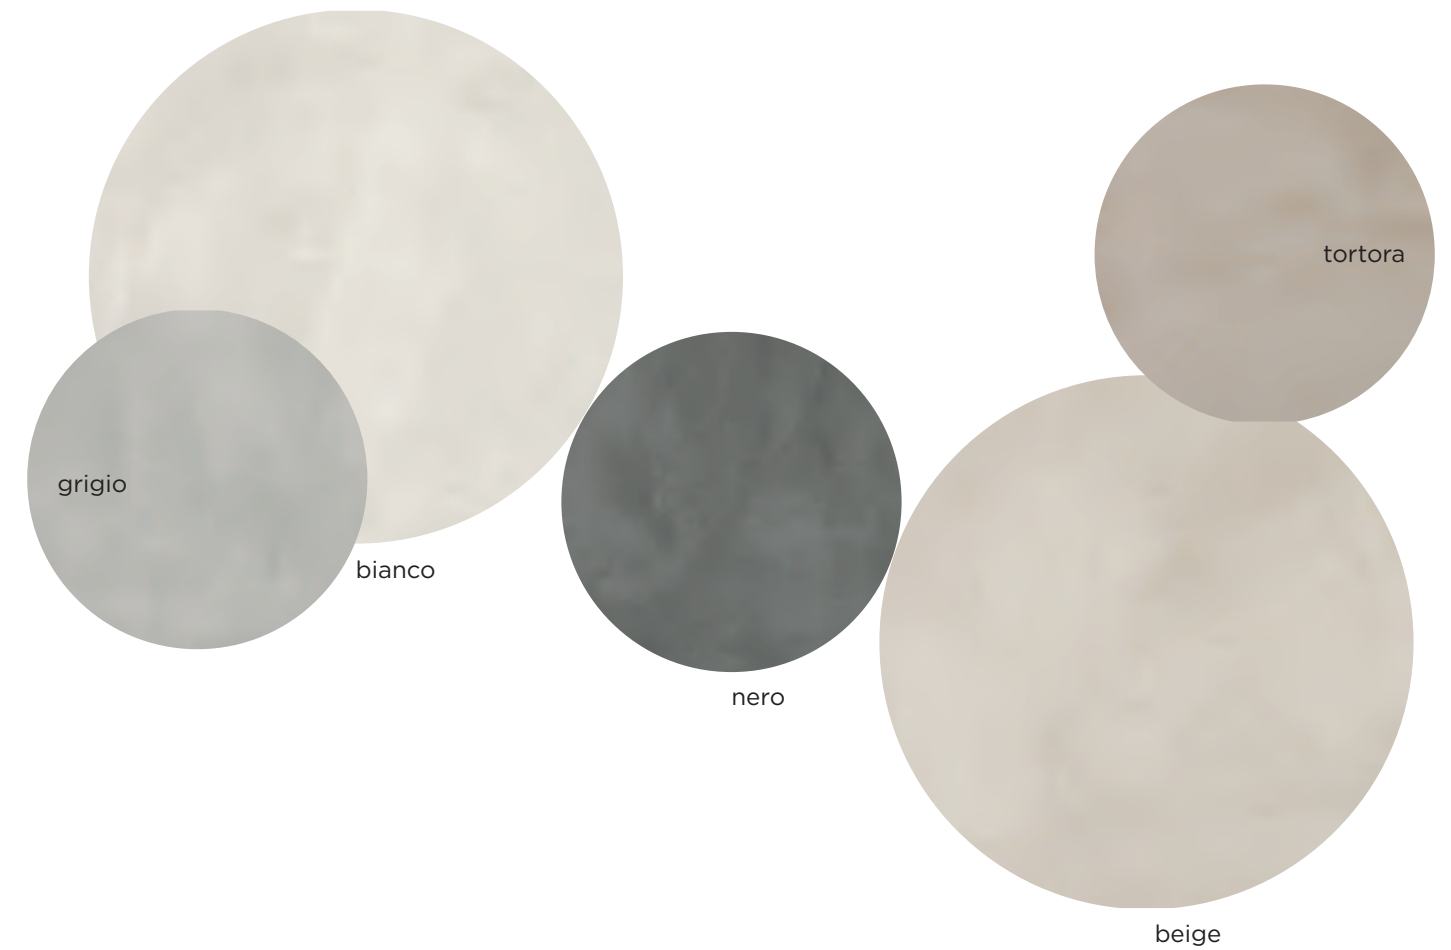

colors dynamic

Cinque colori caldi e di tendenza, per campiture delicate e luminose o abbinamenti sofisticati. Nuvolature più rade o più dense generano infiniti passaggi di tono.

Five warm and trendy colors, for delicate and bright backgrounds or sophisticated combinations. Sparser or denser cloud effect generates endless changes in tone.

Cinq couleurs chaudes avec plusieurs tendances proposées, avec des arrière-plans délicats et lumineux ou des combinaisons sophistiquées. Les nuages clairsemés ou plus denses génèrent des changements de ton infinis.