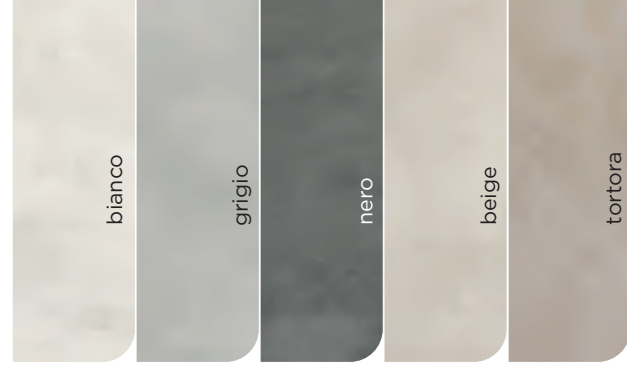

# Touch

dynamic  
soft  
creative  
versatile

**FLOOR TILES + WALL TILES**

contemporary

sizes

60x120 rett.  
24"x48"

90x90 rett.  
36"x36"

71x71 rett.  
28"x28"