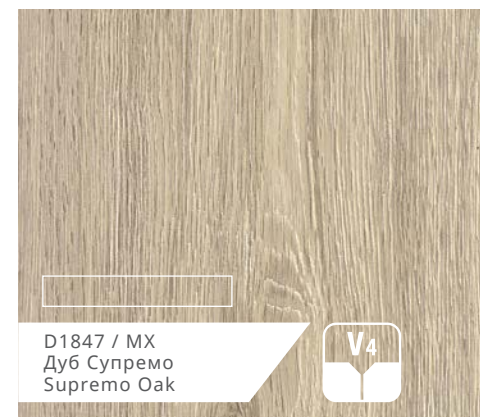

NEW

D7074 / MG
Дуб Мирум
Mirum Oak

EVENTUM

EVENTUM

Ламинированные напольные покрытия EVENTUM с особым форматом 1380x244 мм отвечают последним тенденциям моды. Широкие панели визуально расширяют пространство в помещении.

EVENTUM laminate flooring with the special format 1380x244 mm meets the latest fashion trends. Wide panels visually expand the space in the room.

The collection includes wood decors, high quality oak styles in different colour variations. Impressive and realistic surface structures complement the natural design of the flooring. Bevels on all four sides of the panel give a special flavor to the coating and make it indistinguishable from natural wood. Stylish character of the EVENTUM collection is suitable for the interior of any stylistic direction.