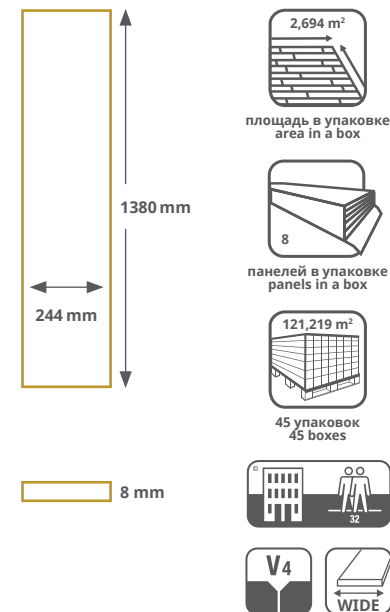

NEW

D7074 / MG
Дуб Мирум
Mirum Oak

EVENTUM

EVENTUM

Ламинированные напольные покрытия EVENTUM с особым форматом 1380x244 мм отвечают последним тенденциям моды. Широкие панели визуально расширяют пространство в помещении.

EVENTUM laminate flooring with the special format 1380x244 mm meets the latest fashion trends. Wide panels visually expand the space in the room.

The collection includes wood decors, high quality oak styles in different colour variations. Impressive and realistic surface structures complement the natural design of the flooring. Bevels on all four sides of the panel give a special flavor to the coating and make it indistinguishable from natural wood. Stylish character of the EVENTUM collection is suitable for the interior of any stylistic direction.