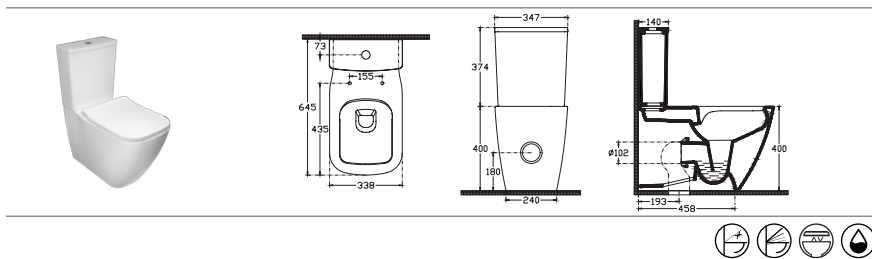

VEA Cubo Vortex Wall-Hung WC

COLOR ALTERNATIVES

10VA02003 Vortex Wall-Hung WC
40Z802001-S Z80 WC Seat

- Features**
- ProFIX
 - Concealed Cistern Should Be Adjusted To 4L
 - Mounting Kit Included
 - WC Seat (Soft-Close, Quick Release, Slim) Must Be Ordered Separately

Artisan Edition

VEA Cubo Vortex Back to Wall WC

NEW

COLOR ALTERNATIVES

10VA10001 Vortex Back to Wall WC
40Z802001-S Z80 WC Seat

Features

- Concealed Cistern Should Be Adjusted To 4L
- Mounting Kit Included
- WC Seat (Soft-Close, Quick Release, Slim) Must Be Ordered Separately

VEA Cubo Wall-Hung Bidet

10VA41001 Wall-Hung Bidet

Features

VEA Cubo Back to Wall Bidet

COLOR ALTERNATIVES

10VA42001 Back to Wall Bidet

Features

Artisan Edition

VEA

VEA Cubo RimLess Back to Wall WC

10VA04001 RimLess Back to Wall WC
40Z802001 Z80 WC Seat Cover

- Features**
- Mounting Kit Included
 - S-Trap Outlet Bend is Included
 - WC Seat (Soft-Close, Quick Release, Slim) Must Be Ordered Separately
 - Flushing Mechanism included