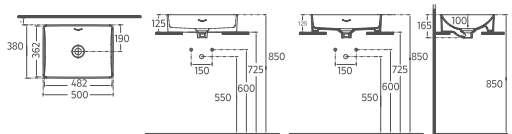

COLOR ALTERNATIVES

10VAS5120 Countertop Washbasin

Features 1210 x 465 mm

- With Tap Hole
- V Shaped Overflow Hole
- Suitable for Furniture & Wall Use
- Pop-up Included

VEA Countertop Washbasin, 101 cm

COLOR ALTERNATIVES

10VAS5101 Countertop Washbasin

Features 1010 x 465 mm

- With Tap Hole
- V Shaped Overflow Hole
- Suitable for Furniture & Wall Use
- Pop-up Included

VEA Countertop Washbasin, 81 cm

COLOR ALTERNATIVES

10VAS5081 **Countertop Washbasin**

- Features 810 x 465 mm**
- With Tap Hole
 - V Shaped Overflow Hole
 - Suitable for Furniture & Wall Use
 - Pop-up Included

VEA Countertop Washbasin, 61 cm

COLOR ALTERNATIVES

10VAS5061 **Countertop Washbasin**

- Features 610 x 465 mm**
- With Tap Hole
 - V Shaped Overflow Hole
 - Suitable for Furniture & Wall Use
 - Pop-up Included

VEA Countertop Washbasin, 50 cm

COLOR ALTERNATIVES

10VAS6050 **Countertop Washbasin**