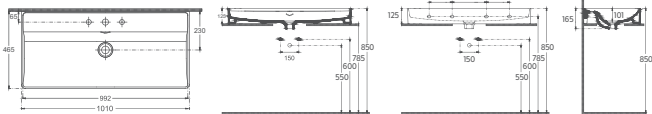

VEA

VEA Countertop Washbasin, 121 cm

COLOR ALTERNATIVES

10VAS5121 Countertop Washbasin

Features 1210 x 465 mm

- With Tap Hole
- V Shaped Overflow Hole
- Suitable for Furniture & Wall Use
- Pop-up Included

VEA Countertop Washbasin, 121 cm

COLOR ALTERNATIVES

10VAS5120 Countertop Washbasin

Features 1210 x 465 mm

- With Tap Hole
- V Shaped Overflow Hole
- Suitable for Furniture & Wall Use
- Pop-up Included

VEA Countertop Washbasin, 101 cm

COLOR ALTERNATIVES

10VAS5101 Countertop Washbasin

Features 1010 x 465 mm

- With Tap Hole
- V Shaped Overflow Hole
- Suitable for Furniture & Wall Use
- Pop-up Included

VEA Countertop Washbasin, 81 cm

COLOR ALTERNATIVES

10VAS5081 **Countertop Washbasin**

- Features 810 x 465 mm**
- With Tap Hole
 - V Shaped Overflow Hole
 - Suitable for Furniture & Wall Use
 - Pop-up Included

VEA Countertop Washbasin, 61 cm

COLOR ALTERNATIVES

10VAS5061 **Countertop Washbasin**