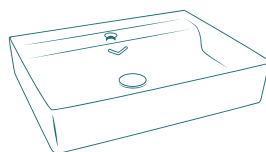

VEA COLLECTION

Designed with the most minimalist touches of retro style, the VEA series will carry the past to the future with its unique products.

The iconic VEA washbasins, reminiscent of the past, have a clean look with the V Flow feature and bring elegance to every bathroom with various sizes ranging from 50 cm to 120 cm.

Combining the splendor of the past with future technology with the VEA series, it provides a classic atmosphere to your bathrooms.

Scan the QR code for product details.