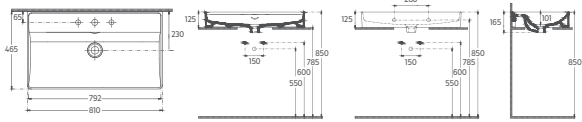

VEA

VEA Countertop Washbasin, 121 cm

COLOR ALTERNATIVES

10VAS5121 Countertop Washbasin

Features 1210 x 465 mm

- With Tap Hole
- V Shaped Overflow Hole
- Suitable for Furniture & Wall Use
- Pop-up Included

VEA Countertop Washbasin, 121 cm

COLOR ALTERNATIVES

10VAS5120 Countertop Washbasin

Features 1210 x 465 mm

- With Tap Hole
- V Shaped Overflow Hole
- Suitable for Furniture & Wall Use
- Pop-up Included

VEA Countertop Washbasin, 101 cm

COLOR ALTERNATIVES

10VAS5101 Countertop Washbasin

Features 1010 x 465 mm

- With Tap Hole
- V Shaped Overflow Hole
- Suitable for Furniture & Wall Use
- Pop-up Included

VEA Countertop Washbasin, 81 cm

COLOR ALTERNATIVES

10VAS5081 **Countertop Washbasin**

- Features 810 x 465 mm**
- With Tap Hole
 - V Shaped Overflow Hole
 - Suitable for Furniture & Wall Use
 - Pop-up Included

VEA Countertop Washbasin, 61 cm

COLOR ALTERNATIVES

10VAS5061 **Countertop Washbasin**