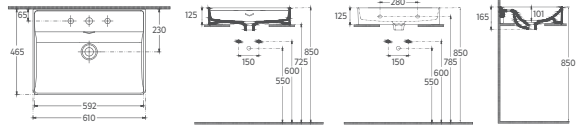

COLOR ALTERNATIVES

10VAS5120 Countertop Washbasin

Features 1210 x 465 mm

- With Tap Hole
- V Shaped Overflow Hole
- Suitable for Furniture & Wall Use
- Pop-up Included

VEA Countertop Washbasin, 101 cm

COLOR ALTERNATIVES

10VAS5101 Countertop Washbasin

Features 1010 x 465 mm

- With Tap Hole
- V Shaped Overflow Hole
- Suitable for Furniture & Wall Use
- Pop-up Included

VEA Countertop Washbasin, 81 cm

COLOR ALTERNATIVES

10VAS5081 **Countertop Washbasin**

- Features 810 x 465 mm**
- With Tap Hole
 - V Shaped Overflow Hole
 - Suitable for Furniture & Wall Use
 - Pop-up Included

VEA Countertop Washbasin, 61 cm

COLOR ALTERNATIVES

10VAS5061 **Countertop Washbasin**

- Features 610 x 465 mm**
- With Tap Hole
 - V Shaped Overflow Hole
 - Suitable for Furniture & Wall Use
 - Pop-up Included

VEA Countertop Washbasin, 50 cm

COLOR ALTERNATIVES

10VAS6050 **Countertop Washbasin**