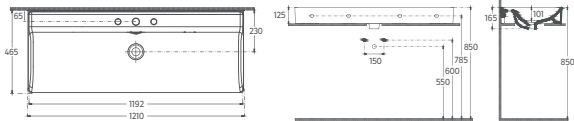

VEA

VEA Countertop Washbasin, 121 cm

COLOR ALTERNATIVES

10VAS5121 Countertop Washbasin

Features 1210 x 465 mm

- With Tap Hole
- V Shaped Overflow Hole
- Suitable for Furniture & Wall Use
- Pop-up Included

VEA Countertop Washbasin, 121 cm

COLOR ALTERNATIVES

10VAS5120 Countertop Washbasin

Features 1210 x 465 mm

- With Tap Hole
- V Shaped Overflow Hole
- Suitable for Furniture & Wall Use
- Pop-up Included

VEA Countertop Washbasin, 101 cm

COLOR ALTERNATIVES

10VAS5101 Countertop Washbasin

Features 1010 x 465 mm

- With Tap Hole
- V Shaped Overflow Hole
- Suitable for Furniture & Wall Use
- Pop-up Included

VEA Countertop Washbasin, 81 cm

COLOR ALTERNATIVES

10VAS5081 **Countertop Washbasin**

- Features 810 x 465 mm**
- With Tap Hole
 - V Shaped Overflow Hole
 - Suitable for Furniture & Wall Use
 - Pop-up Included

VEA Countertop Washbasin, 61 cm

COLOR ALTERNATIVES

10VAS5061 **Countertop Washbasin**