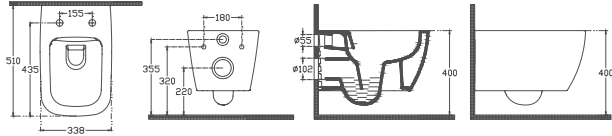

10VAS5101 Countertop Washbasin

Features 1010 x 465 mm

- With Tap Hole
- V Shaped Overflow Hole
- Suitable for Furniture & Wall Use
- Pop-up Included

VEA Countertop Washbasin, 81 cm

COLOR ALTERNATIVES

10VAS5081 **Countertop Washbasin**

- Features 810 x 465 mm**
- With Tap Hole
 - V Shaped Overflow Hole
 - Suitable for Furniture & Wall Use
 - Pop-up Included

VEA Countertop Washbasin, 61 cm

COLOR ALTERNATIVES

10VAS5061 **Countertop Washbasin**

- Features 610 x 465 mm**
- With Tap Hole
 - V Shaped Overflow Hole
 - Suitable for Furniture & Wall Use
 - Pop-up Included

VEA Countertop Washbasin, 50 cm

COLOR ALTERNATIVES

10VAS6050 **Countertop Washbasin**

- Features 500 x 380 mm**
- Without Tap Hole
 - V Shaped Overflow Hole
 - Suitable for Furniture Use
 - Pop-up Included

VEA

VEA Cubo RimLess Wall Hung WC

COLOR ALTERNATIVES

10VA02001 RimLess Wall Hung WC
40Z802001-S Z80 WC Seat