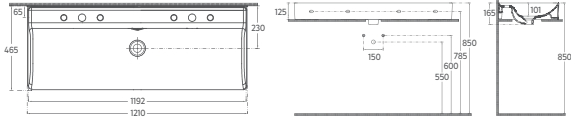

VEA

VEA Countertop Washbasin, 121 cm

COLOR ALTERNATIVES

10VAS5121 Countertop Washbasin

Features 1210 x 465 mm

- With Tap Hole
- V Shaped Overflow Hole
- Suitable for Furniture & Wall Use
- Pop-up Included

VEA Countertop Washbasin, 121 cm

COLOR ALTERNATIVES

10VAS5120 Countertop Washbasin

Features 1210 x 465 mm

- With Tap Hole
- V Shaped Overflow Hole
- Suitable for Furniture & Wall Use
- Pop-up Included

VEA Countertop Washbasin, 101 cm

COLOR ALTERNATIVES

10VAS5101 Countertop Washbasin

Features 1010 x 465 mm

- With Tap Hole
- V Shaped Overflow Hole
- Suitable for Furniture & Wall Use
- Pop-up Included

VEA Countertop Washbasin, 81 cm

COLOR ALTERNATIVES

10VAS5081 **Countertop Washbasin**

- Features 810 x 465 mm**
- With Tap Hole
 - V Shaped Overflow Hole
 - Suitable for Furniture & Wall Use
 - Pop-up Included

VEA Countertop Washbasin, 61 cm

COLOR ALTERNATIVES

10VAS5061 **Countertop Washbasin**