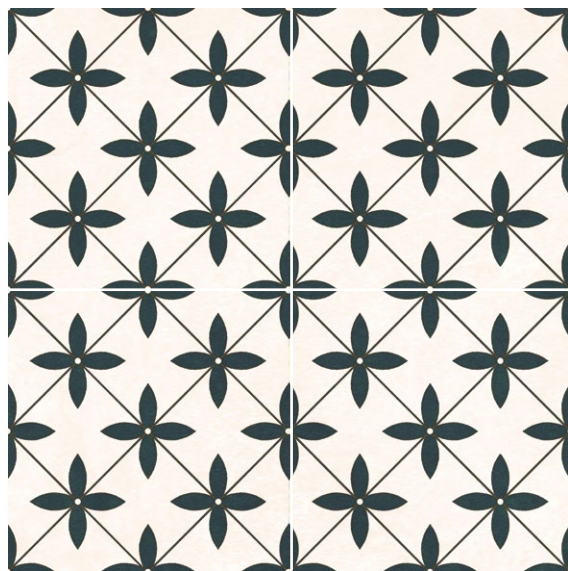

# BRIGHTON

45X45cm  
PRE-CUT  
PORCELAIN TILES

BRIGHTON Grey HAP55

45X45 cm

BRIGHTON Blue HAP55

45X45 cm

DURHAM  
45X45cm  
PRE-CUT  
PORCELAIN TILES

DURHAM Grey HAP55  
45X45 cm