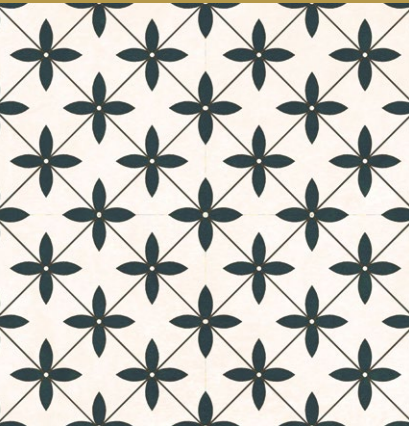

33.3x33.3 | 45X45 CM  
PORCELAIN HIDRAULIC TILES  
PORCELÁNICOS HIDRÁULICOS

**GrupoHalcón**  
cerámicas

## 33.3x33.3 | 45X45 CM

PORCELAIN HIDRAULIC TILES

Hidraulic tiles have a large history, they were created about 100 years ago by hand and covered the most sophisticated houses, as they were very expensive in that times.