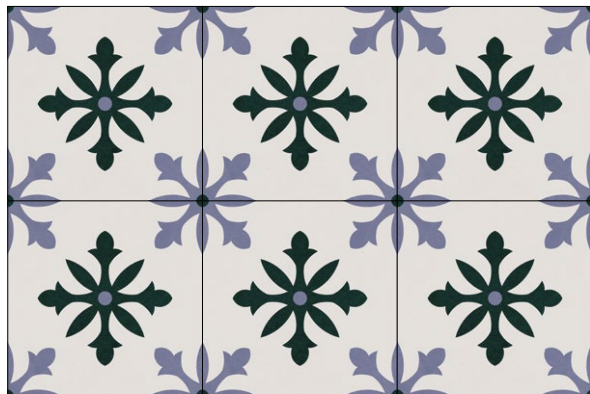

# LIVERPOOL

33,3x33,3cm

PORCELAIN TILES

LIVERPOOL White HAP25

33,3x33,3cm

LIVERPOOL Black HAP25

33,3x33,3cm

6 PIECES 33,3x33,3cm