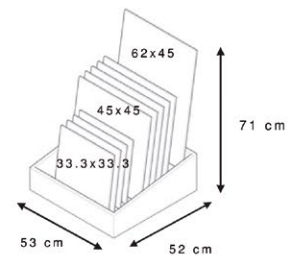

6 PIECES 33,3x33,3cm

# EXETER

33,3x33,3cm  
PORCELAIN TILES

EXETER Marfil HAP25

33,3x33,3cm

# HARROGATE

33,3x33,3cm  
PORCELAIN TILES

HARROGATE White HAP25

33,3x33,3cm

6 PIECES 33,3x33,3cm

# ELEMENTOS PROMOCIONALES

MARKETING TOOLS

White display for 9 pieces  
of 33,3x33,3 & 45x45  
porcelain tiles  
+ communication panel  
with different roomscenes