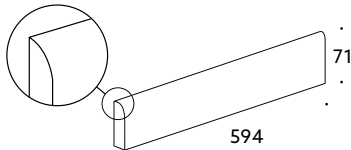

SPECIAL TRIMS PEZZI SPECIALI

SKIRTING BATTISCOPIA

Battiscopa 60
≠12mm

(!)
Tutte le misure sono in millimetri
All sizes are in millimetres