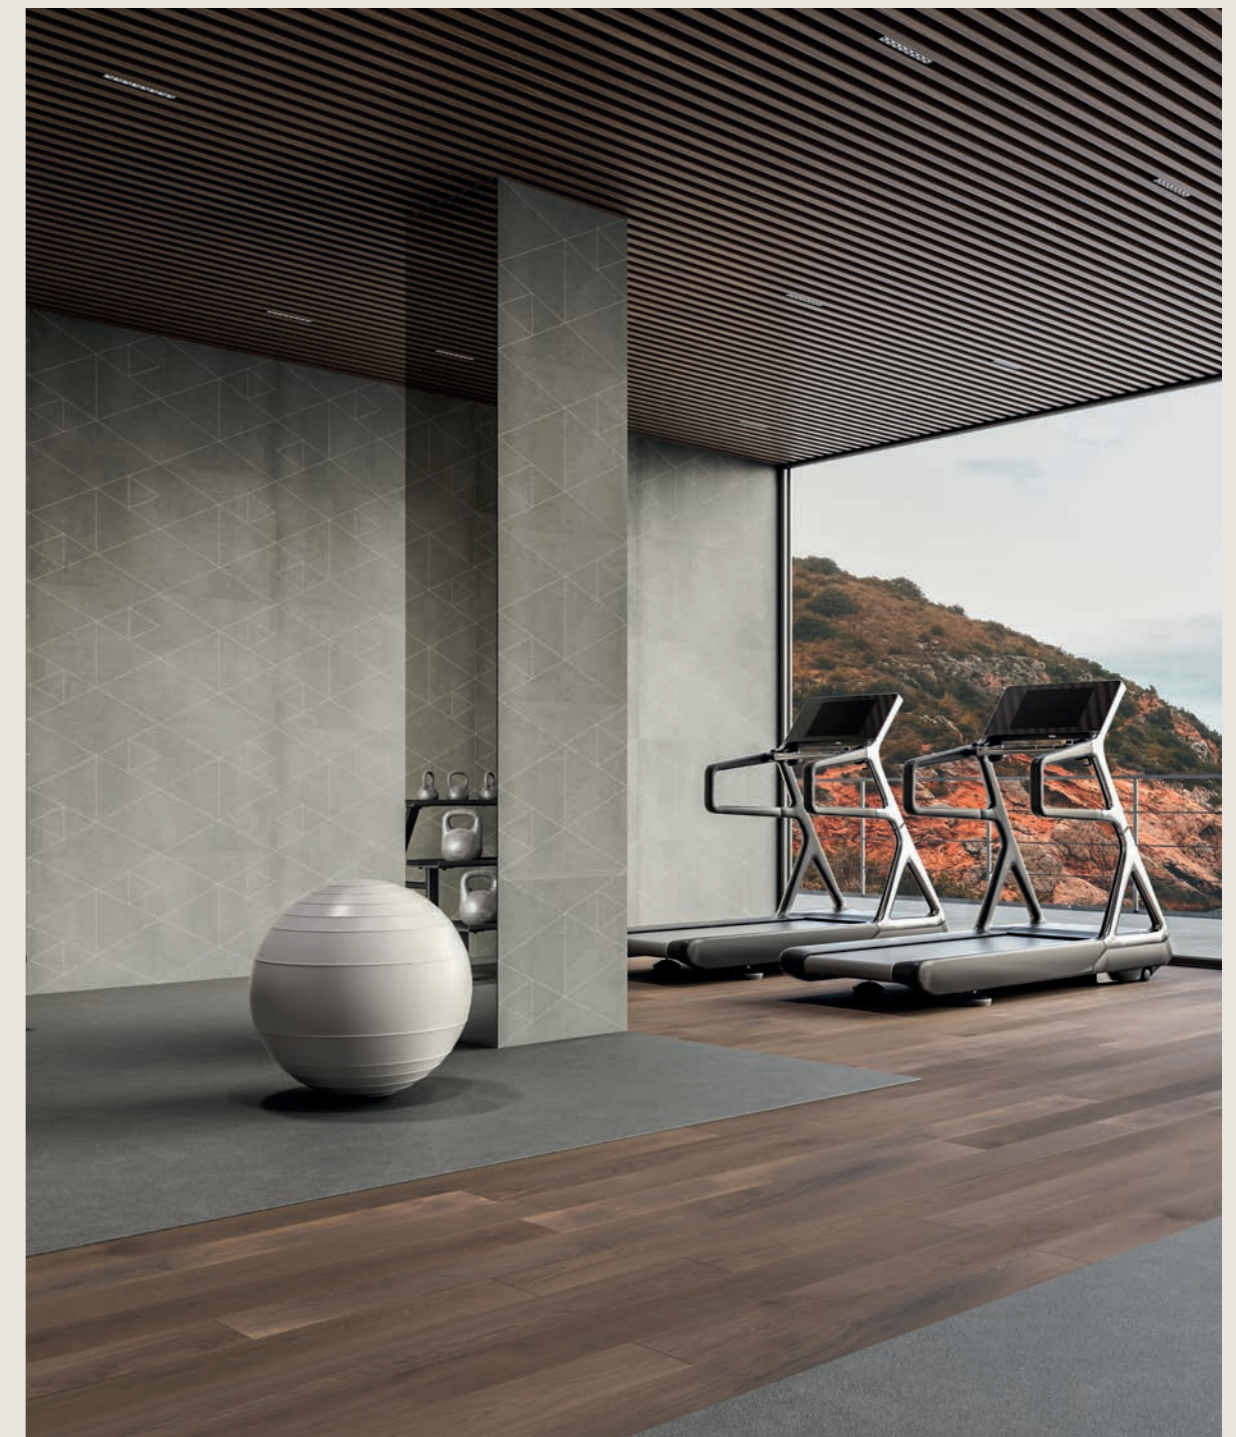

WALL | PARETE  
Concrete Signs Essential Smoke  
60x120 cm · 24"x48" #4.8 mm

PILLAR | COLONNA  
Concrete Signs Essential Smoke  
Gigacer Service #6 mm

OUTDOOR FLOOR | PAVIMENTO ESTERNO  
Made 2.0 Smoke Bocciardato R11  
60x120 cm · 24"x48" #12 mm