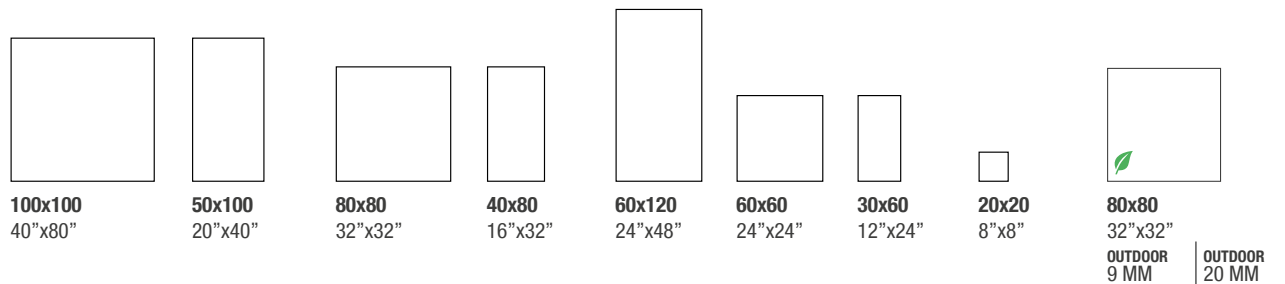

Make

	ASH	73042	73032	73022	73012	73222	73212	73202	73282	73102	73052
	GRIGIO CORTEN	73045	73035	73025	73015	73225	73215	73205	73285	73105	73055