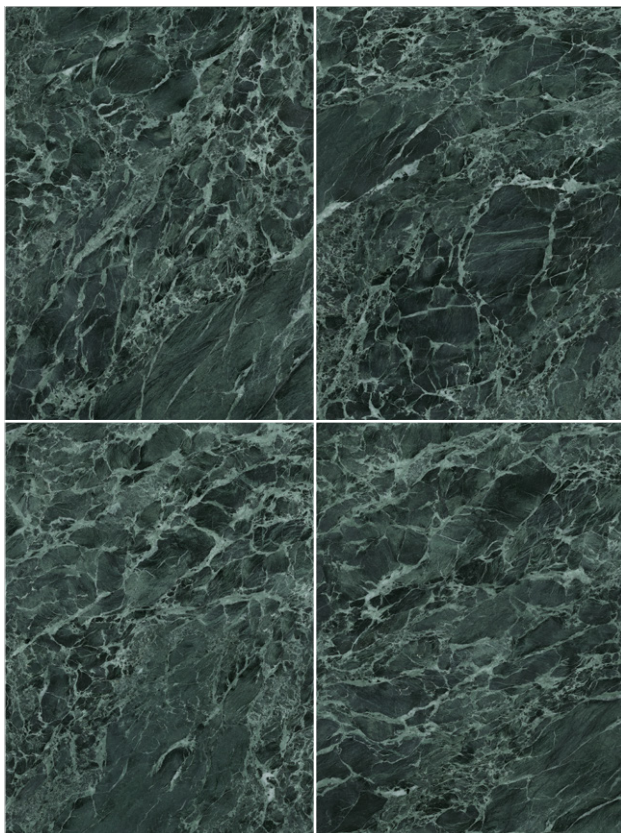

Verde Alpi – NEW

Verde Alpi – NEW

D698818BMT 600X900mm / 900X1200mm