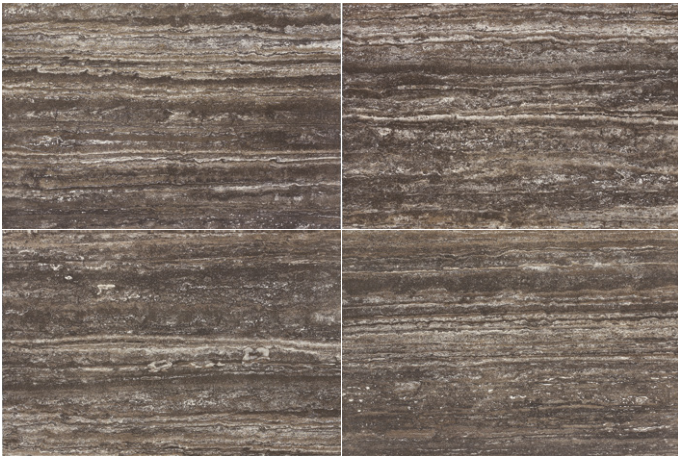

Silver Grey Travertine

Silver Grey Travertine

D695857BM 600X900mm