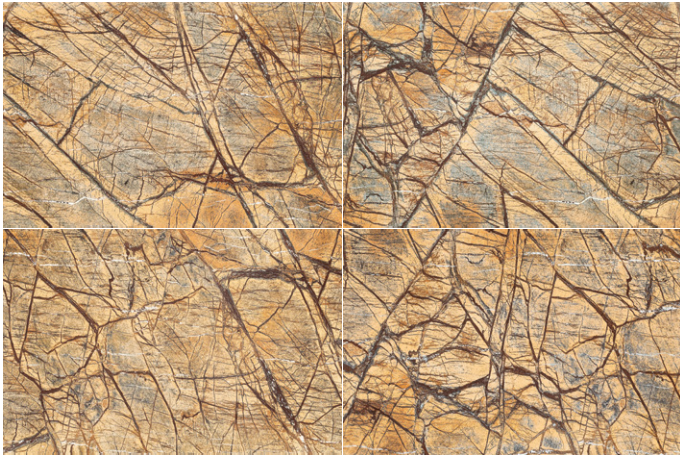

**Rainforest Brown**

## Rainforest Brown

Bush Hammered D697870N 600X900mm

## Rainforest Brown

Polished D697872BM 600X900mm