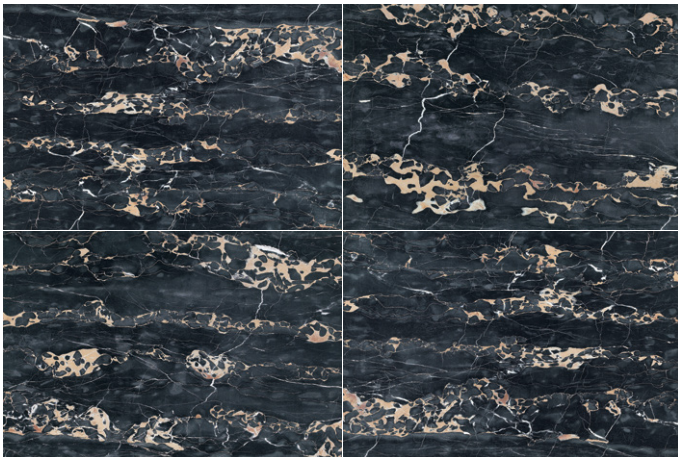

Italian Portoro

Italian Portoro

D696835BM 600X900mm / 600X1200mm