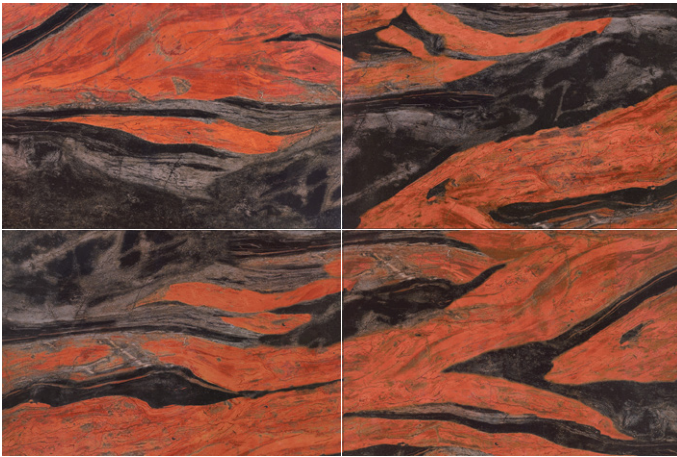

Butterfly Red

Butterfly Red

D694830BM 600X900mm