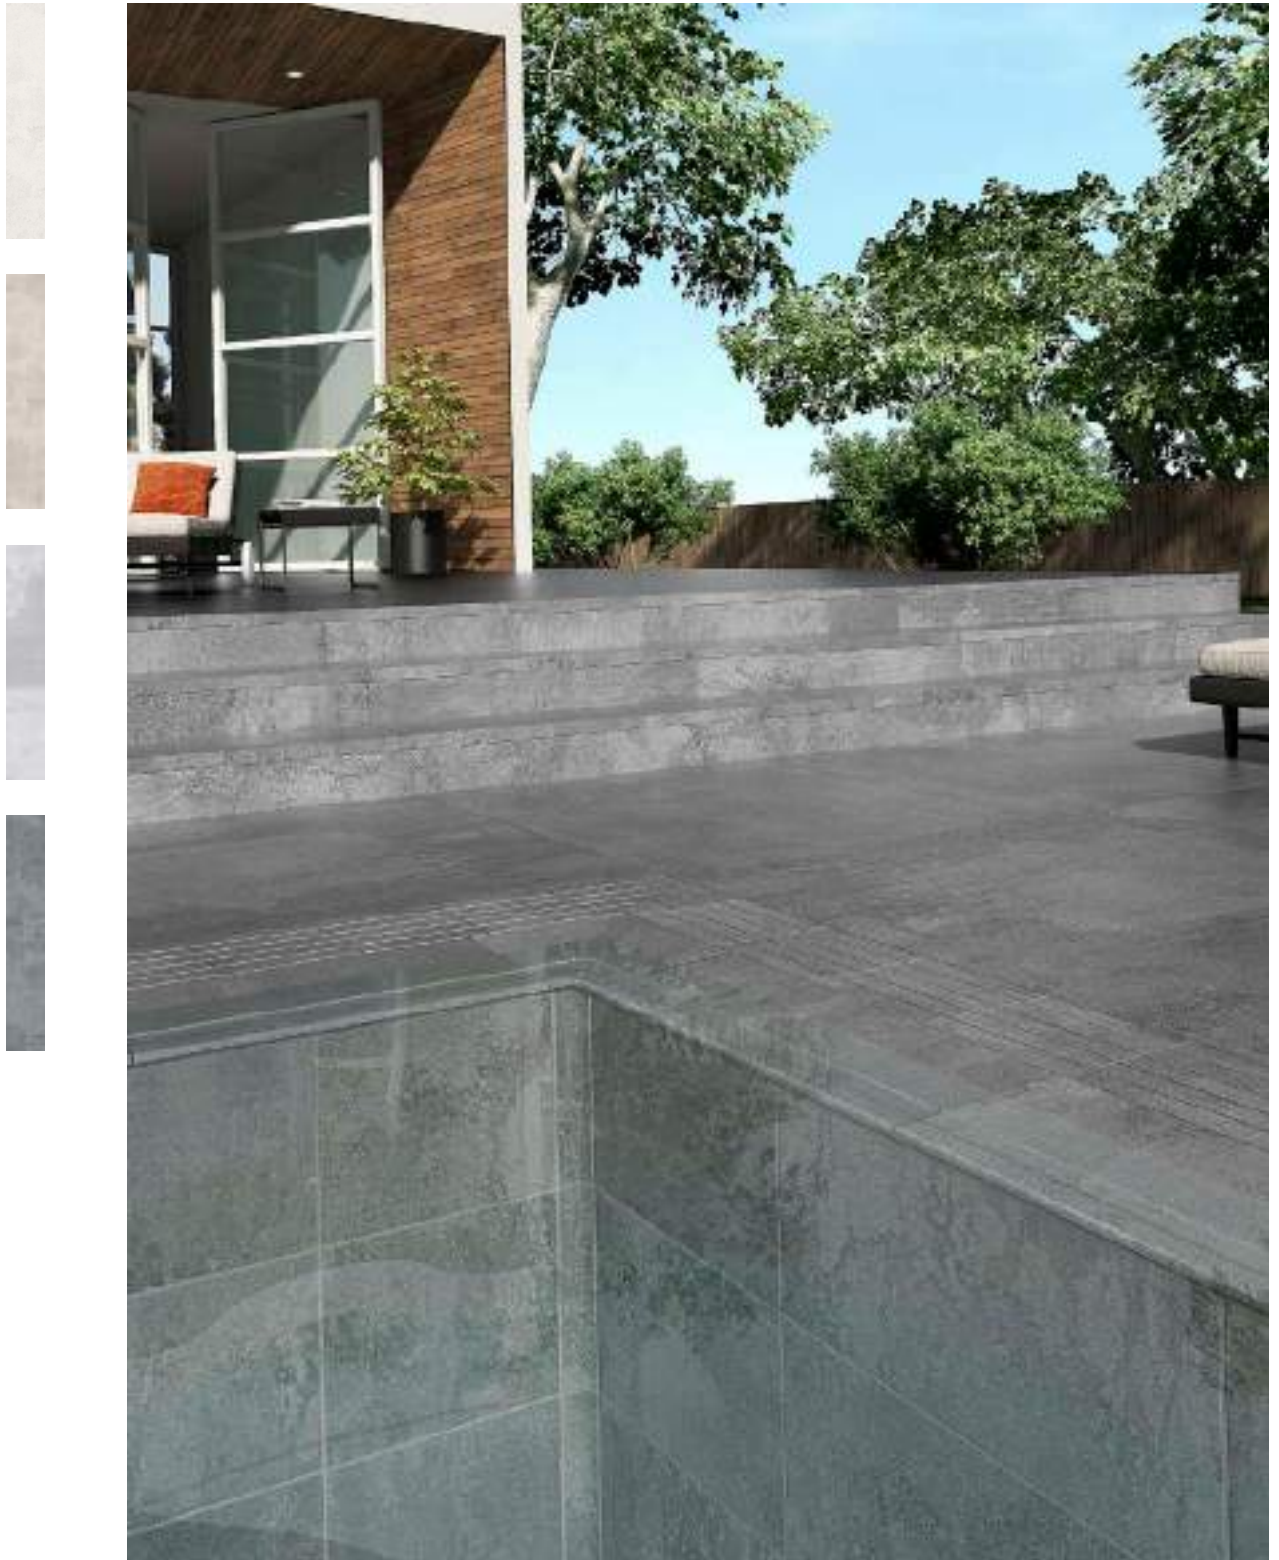

ÓPERA IRON 120x120 CM [C-3] - ÓPERA IRON 33x66,5 CM [C-1] / 14,5x120 CM [C-1] - PELDAÑO RECTO 33x120x3 CM [C-3] -BORDE DESBORDANTE 28x66,5 CM [C-3] - ÁNG. DESBORDANTE 33x33 CM [C-3] - REJILLA 24,5x24,5 CM - ANG. REJILLA 24,5x33 CM - MEDIA CAÑA 33x4 CM