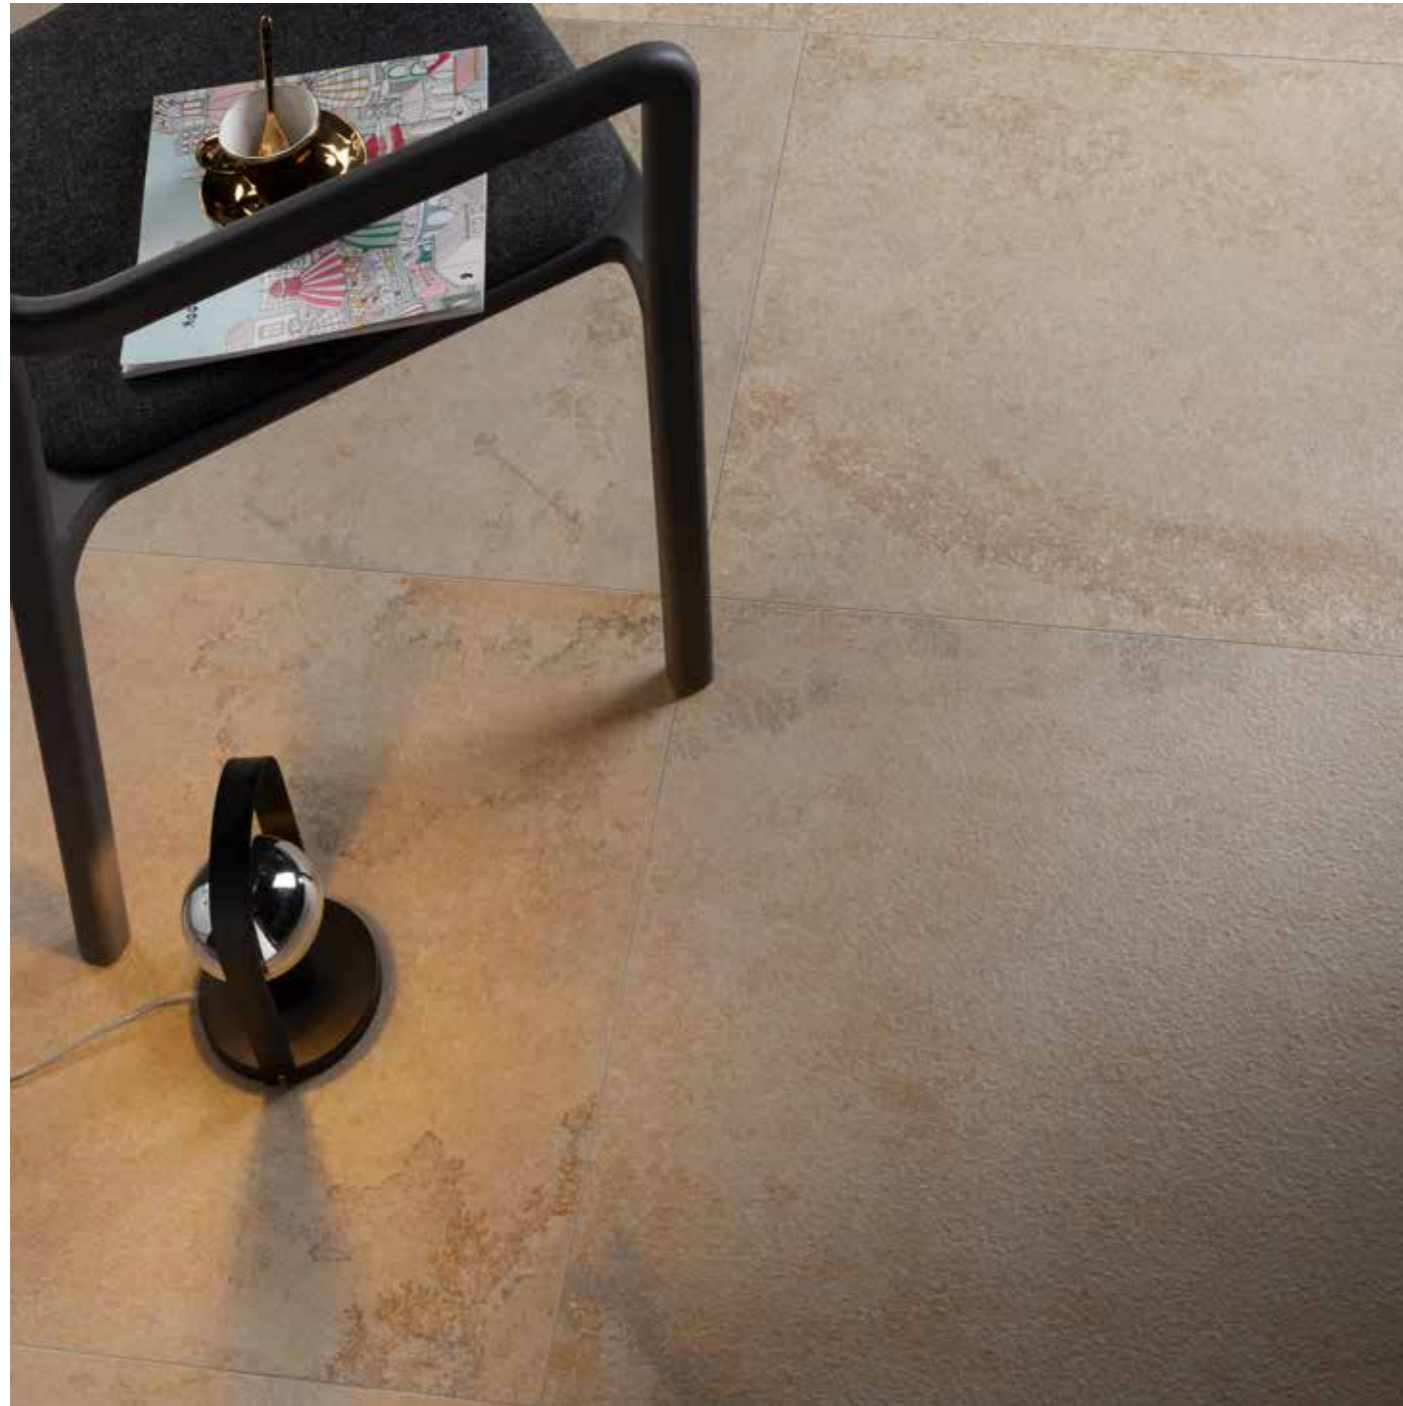

BAVARIA STONE

FLOOR
BAVARIA STONE 60x60 . 24"x24"