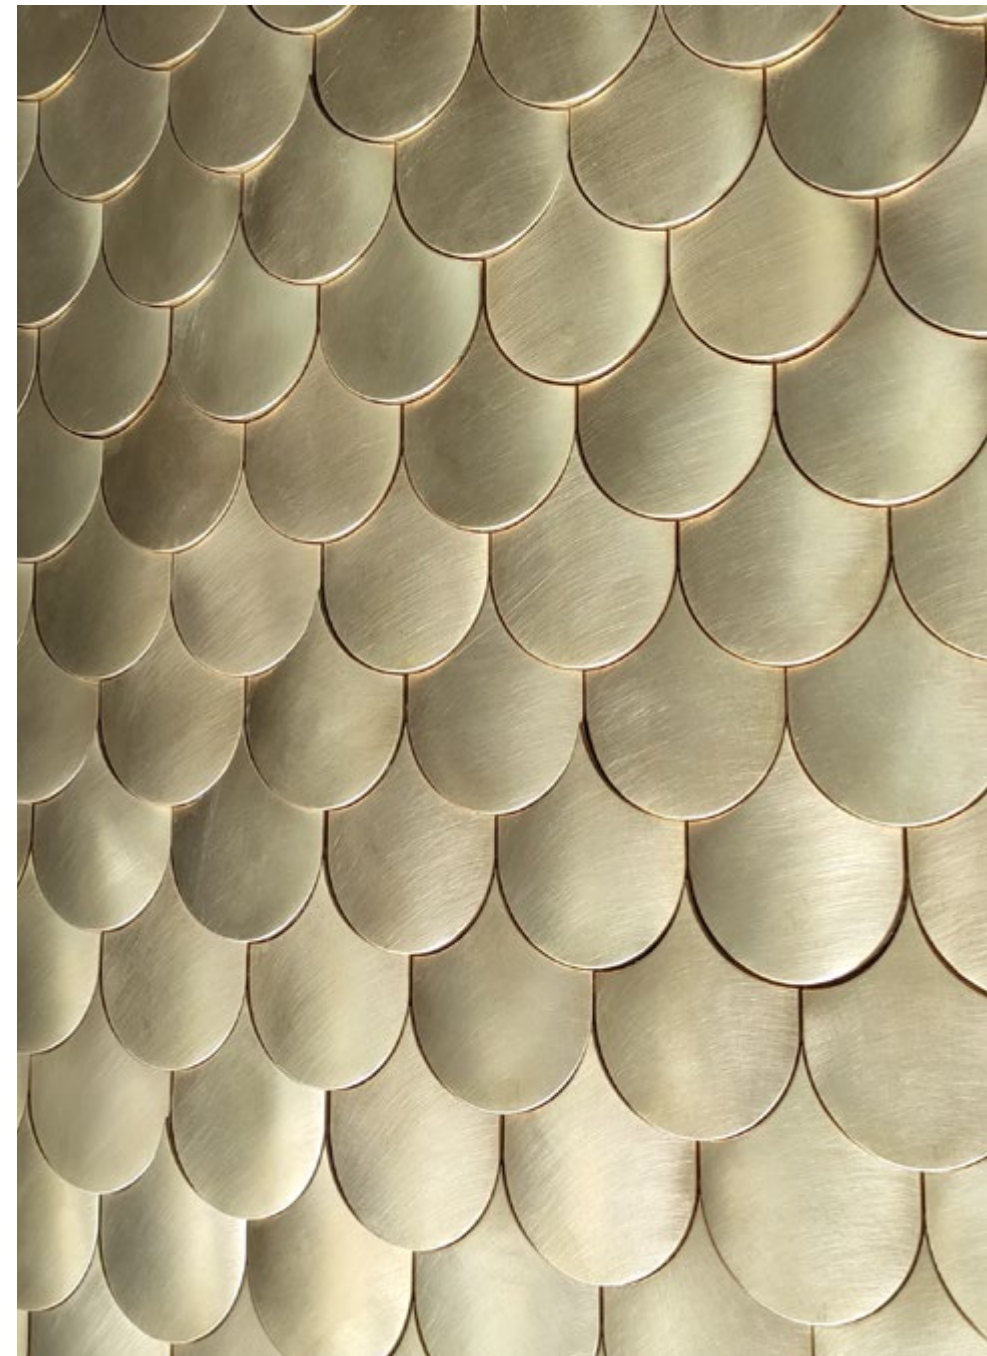

186922 Mandala 28x28 cm./11"x11"

• = Ok C = Consultar/Consult

187138 Frozen 28x28 cm./11"x11"

• = Ok C = Consultar/Consult

188010 Lavabo Heller Rose Gold 36x36x12 cm./14.2"x14.2"x4.7"

187952 Leonardo Black 30x90 cm./11.8"x35.4"