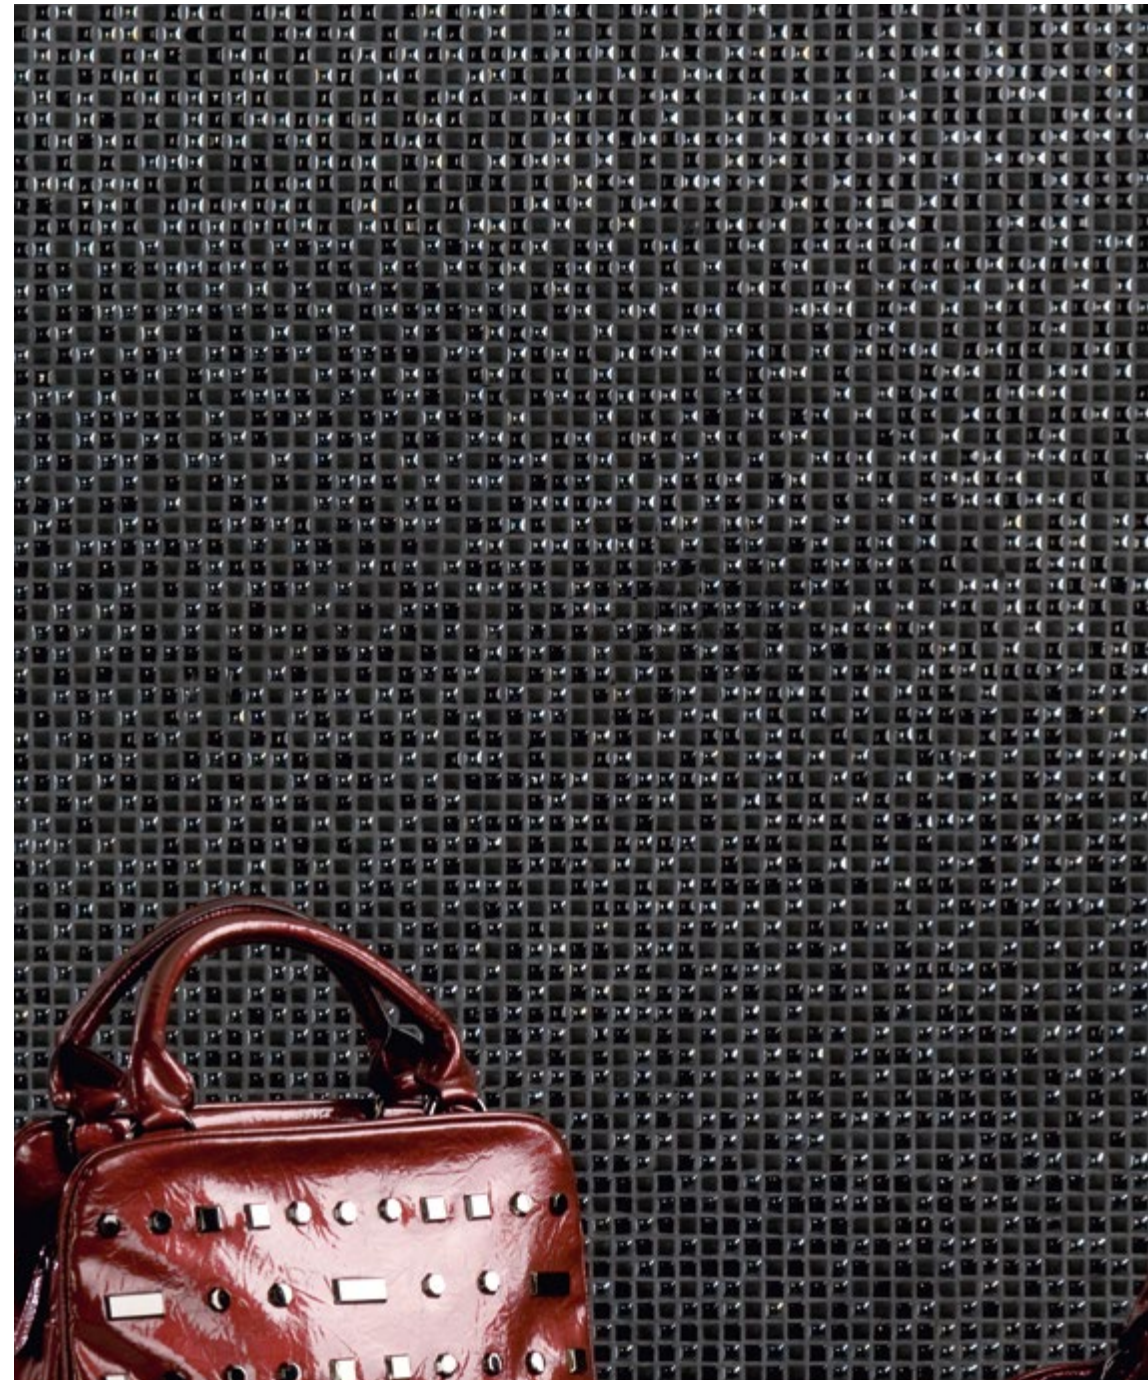

187942 Berlin Aquamar 45x90 cm./17.7"x35.4"

● = Ok C = Consultar/Consult

● = Ok C = Consultar/Consult