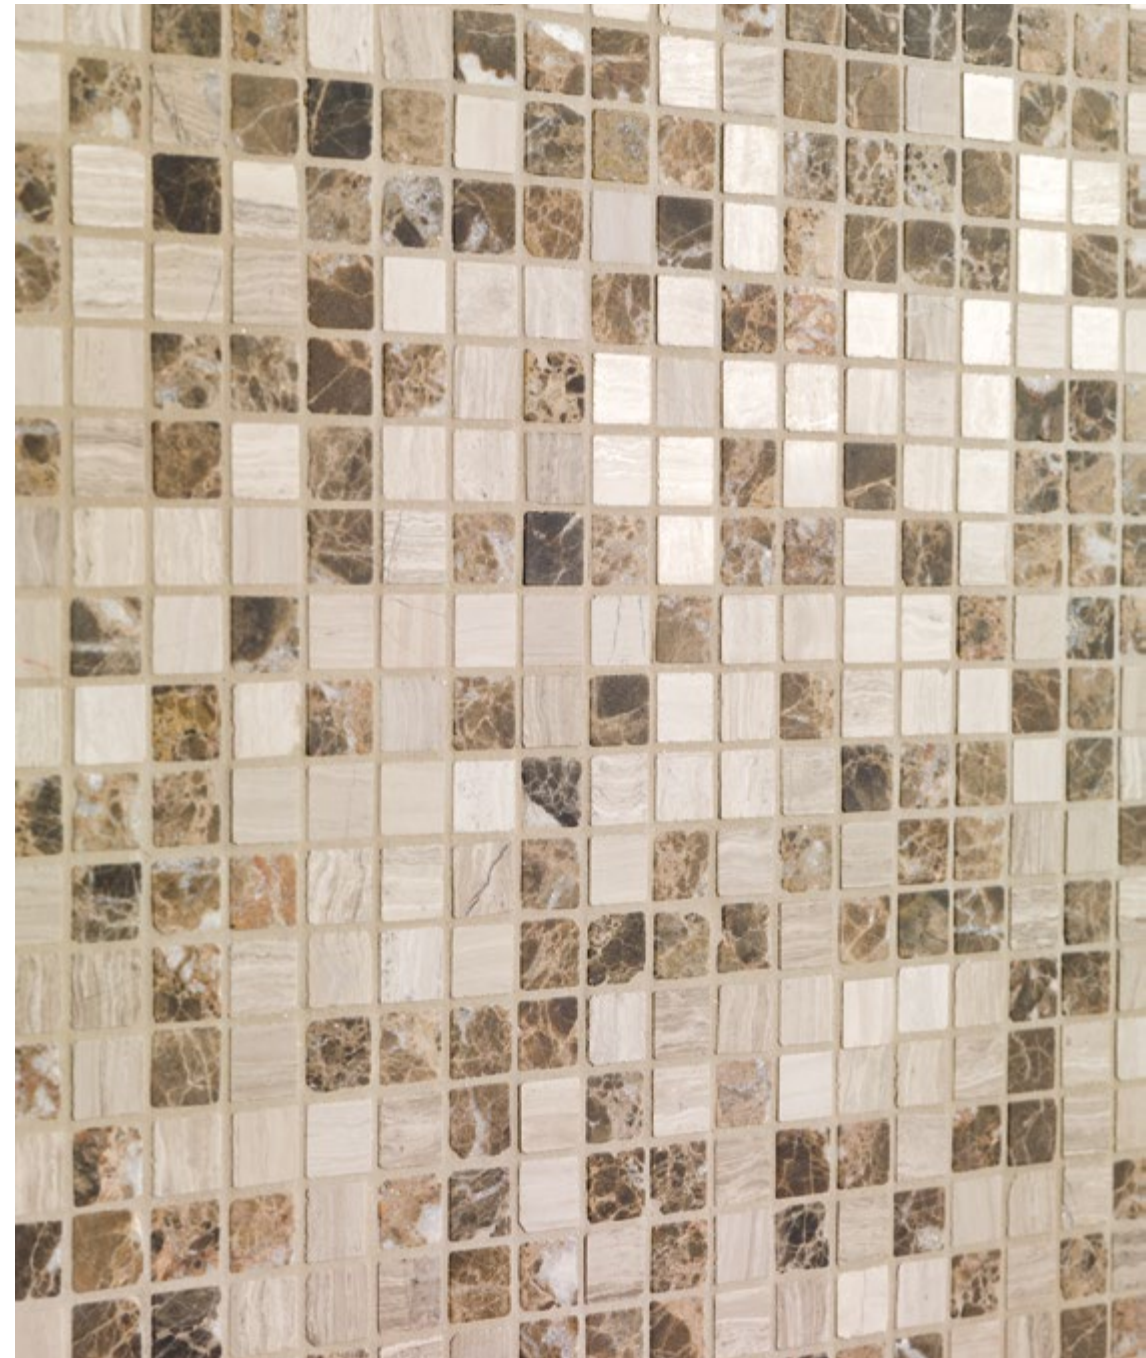

186357 Capadocia 30x30 cm./11.8"x11.8"	•	•	•	•	•	•	C	•	•	•	•

• = Ok   C = Consultar/Consult