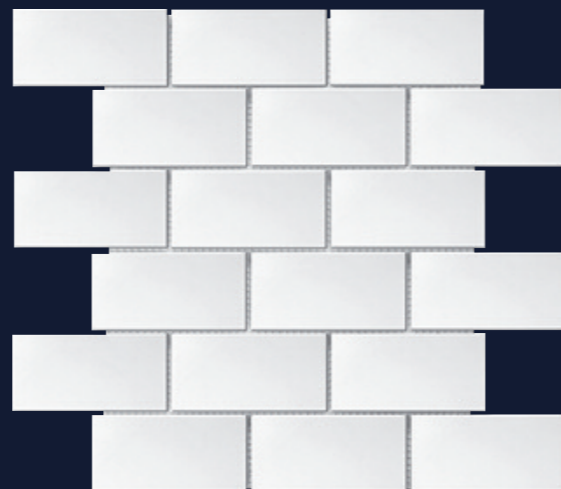

Pencil 1 x 15 cm
Matte p. 47 - Glossy p. 49

Mosaic 30 x 30 cm
(Tiles 5 x 10 cm)
p. 50