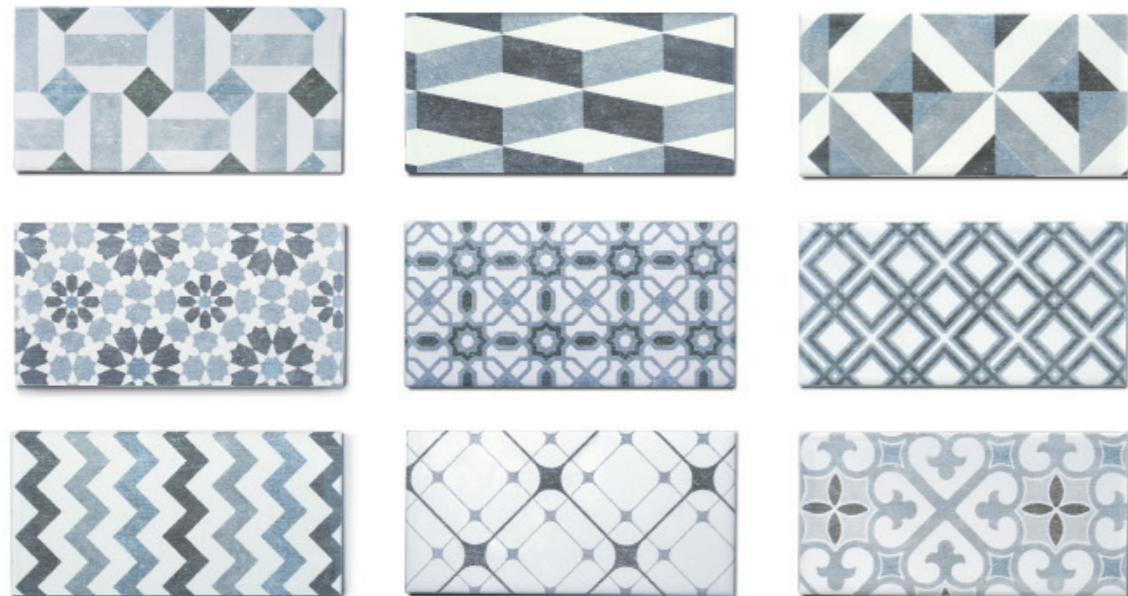

TILES 7,5 X 15 cm

PATCHWORK - White background - Random mix of 9 designs

SEVENTIES BLUE
MAN7515CSEV1 **6H M**