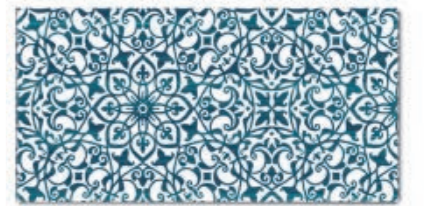

COLORS

Tiles 7,5 x 15 cm

Thickness: 6 mm

88 pieces/m²

White background

TILES 7,5 X 15 cm

PATCHWORK

Random mix of 15 designs

LIBERTY SUN

MAN7515CLS02 6H M