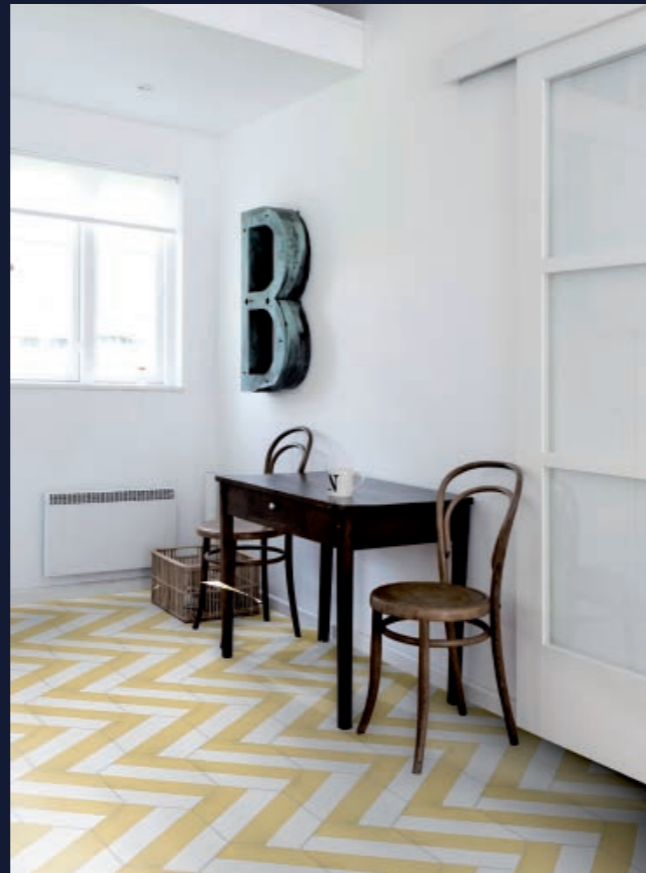

GLAZE PORCELAIN - HEXAGON ORIENTATION

JUNGLE

HEXAGON "JUNGLE"
HEX25JUN 7D M

HEXAGON WHITE BASE
HEX25UNIB 7D M

HEXAGON KALE BASE
HEX25UNIV 7D M

GLAZE PORCELAIN - HEXAGON ORIENTATION

CAPRI

Tiles 25 x 22 cm
Thickness: 9 mm
25 pieces / box so 1,04 m²