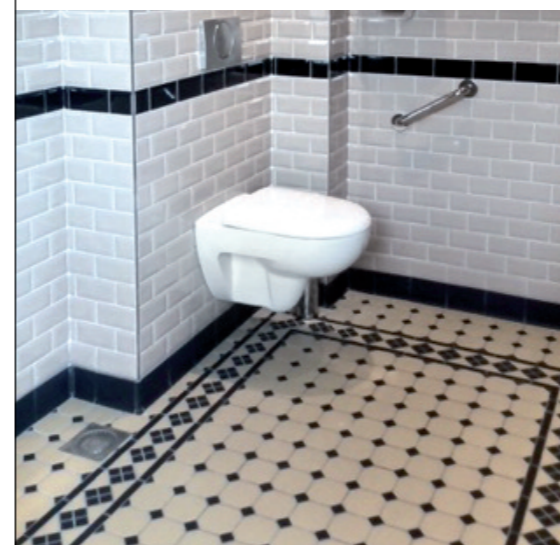

HEXAGON

Tiles 25 x 25 cm
Thickness: 9 mm - 16 pieces/m²

OCTOGON (Full body)

Sheet 30 x 30 cm
Thickness: 8 mm
Box of 14 sheets : 1,26 m² / box

Full body porcelain stoneware is one of the most resistant coverings and as it is a non-slip surface, it can be used anywhere.

It already has all the advantages of glazed porcelain, but it can also be used in high traffic places thanks to its strong resistance. ■

Beautiful, convenient
and wear-free!