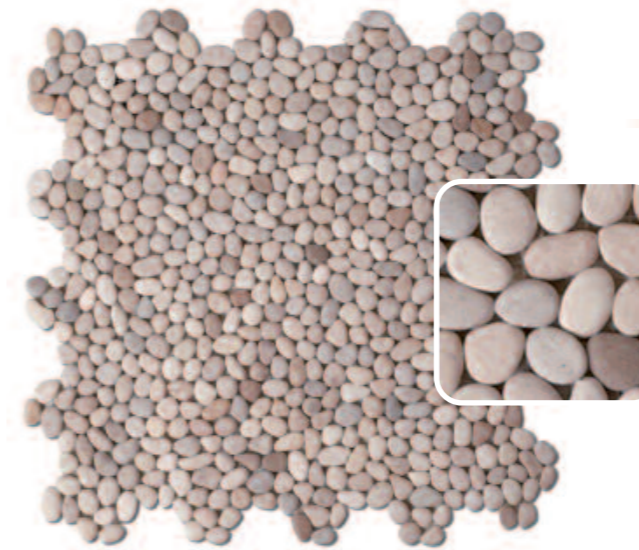

BALINESE PEBBLES

Balinese pebbles,
slowly polished over time.

They are a superb and original cover for walls and floors,
inside and outside.

Sold on a sheet, they are very easy and quick to fit. They give that zen vibe to any kind of space. May your shower, terrace, alleys, pools or any other place become exotic and take you all the way to the magical island of Bali! ■

MICRO PEBBLES

Box of 11 sheets
Sheet 30 x 30 cm
Thickness: 4 mm

MICRO PEBBLE BEIGE
GAC3030D01 **8D B**
GAC3030D01P **2D P**

MICRO PEBBLE MULTICOLOR
GAC3030D03 **8D B**
GAC3030D03P **2D P**

MICRO PEBBLE NOIR
GAC3030D02 **8D B**
GAC3030D02P **2D P**