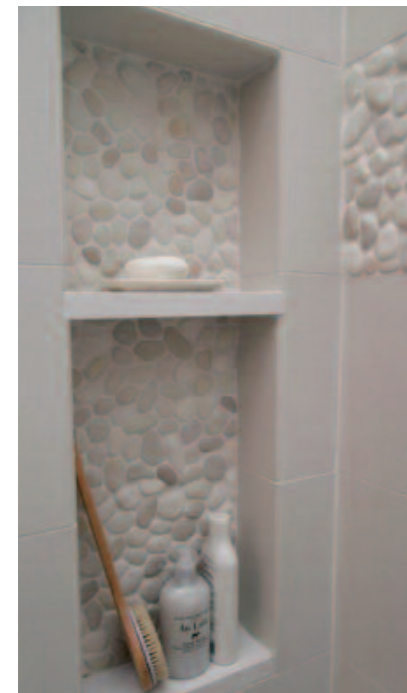

FLAT MATTE

Box of 11 sheets
Sheet 30 x 30 cm
Frieze 10 x 30 cm
Thickness: 8 mm

New
SOLD
PER PIECE