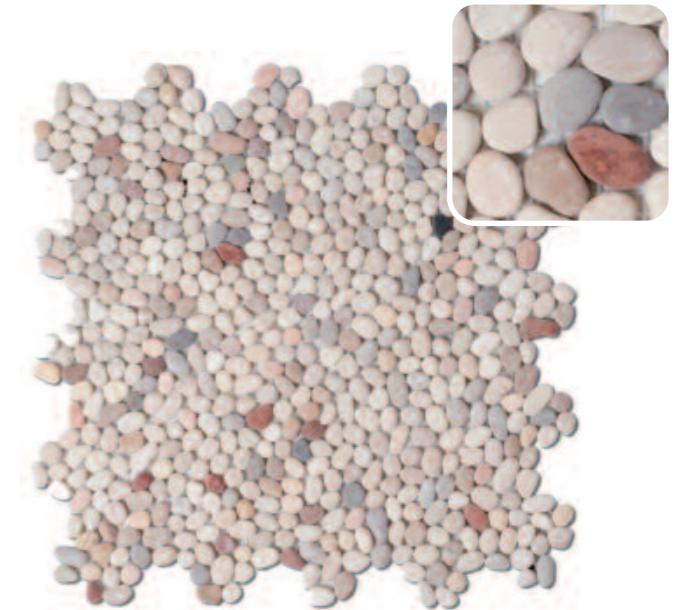

BALINESE PEBBLES

Balinese pebbles,
slowly polished over time.

They are a superb and original cover for walls and floors,
inside and outside.

Sold on a sheet, they are very easy and quick to fit. They give that zen vibe to any kind of space. May your shower, terrace, alleys, pools or any other place become exotic and take you all the way to the magical island of Bali! ■

MICRO PEBBLES

Box of 11 sheets
Sheet 30 x 30 cm
Thickness: 4 mm

MICRO PEBBLE BEIGE
GAC3030D01 **8D B**
GAC3030D01P **2D P**

MICRO PEBBLE MULTICOLOR
GAC3030D03 **8D B**
GAC3030D03P **2D P**

MICRO PEBBLE NOIR
GAC3030D02 **8D B**
GAC3030D02P **2D P**