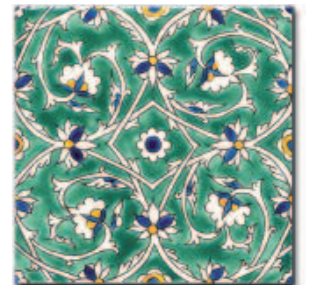

# MEDITERRANEAN DESIGNS

20 x 20 cm - 10 x 20 cm - 10 x 10 cm  
Thickness: 6 mm

Hand painted  
designs

TILES 20 x 20 cm

MAYA AUTUMN  
(Ivory background)  
DOM2020C26 4A P

MAYA  
(Ivory background)  
DOM2020C25 4A P

MAYA LAVANDER  
DOM2020C27 4A P

BABYLONE  
(Ivory background)  
DOM2020C01 4A P

FRIEZES 10 x 20 cm

FRIEZE MAYA AUTUMN  
(Ivory background)  
DOM1020F26 5A P

FRIEZE MAYA  
(Ivory background)  
DOM1020F25 5A P

FRIEZE MAYA LAVANDER  
DOM1020F27 5A P

FRIEZE BABYLONE  
(Ivory background)  
DOM1020F01 5A P

TILES 10 x 10 cm

MAYA AUTUMN  
(Ivory background)  
DOM1010C26 1A P

MAYA  
(Ivory background)  
DOM1010C25 1A P

### ANGLES 20 x 20 cm

ANGLE  
KINZ ARTISANAL  
(Ivory background)  
DOM2020A15  
**1B P**

ANGLE  
KINZ BLUE  
(Ivory background)  
DOM2020A16  
**1B P**