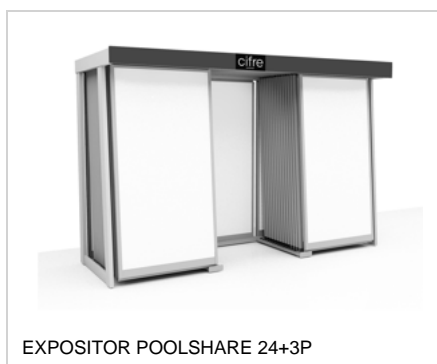

POOLSHARE 15P+2P

EXPOSITOR POOLSHARE 24+3P