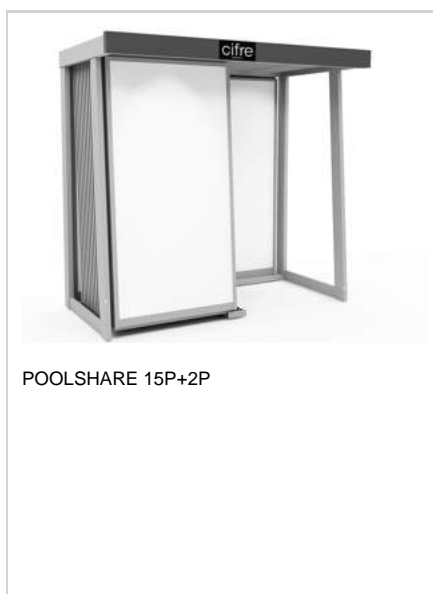

POOLSHARE 15P+2P