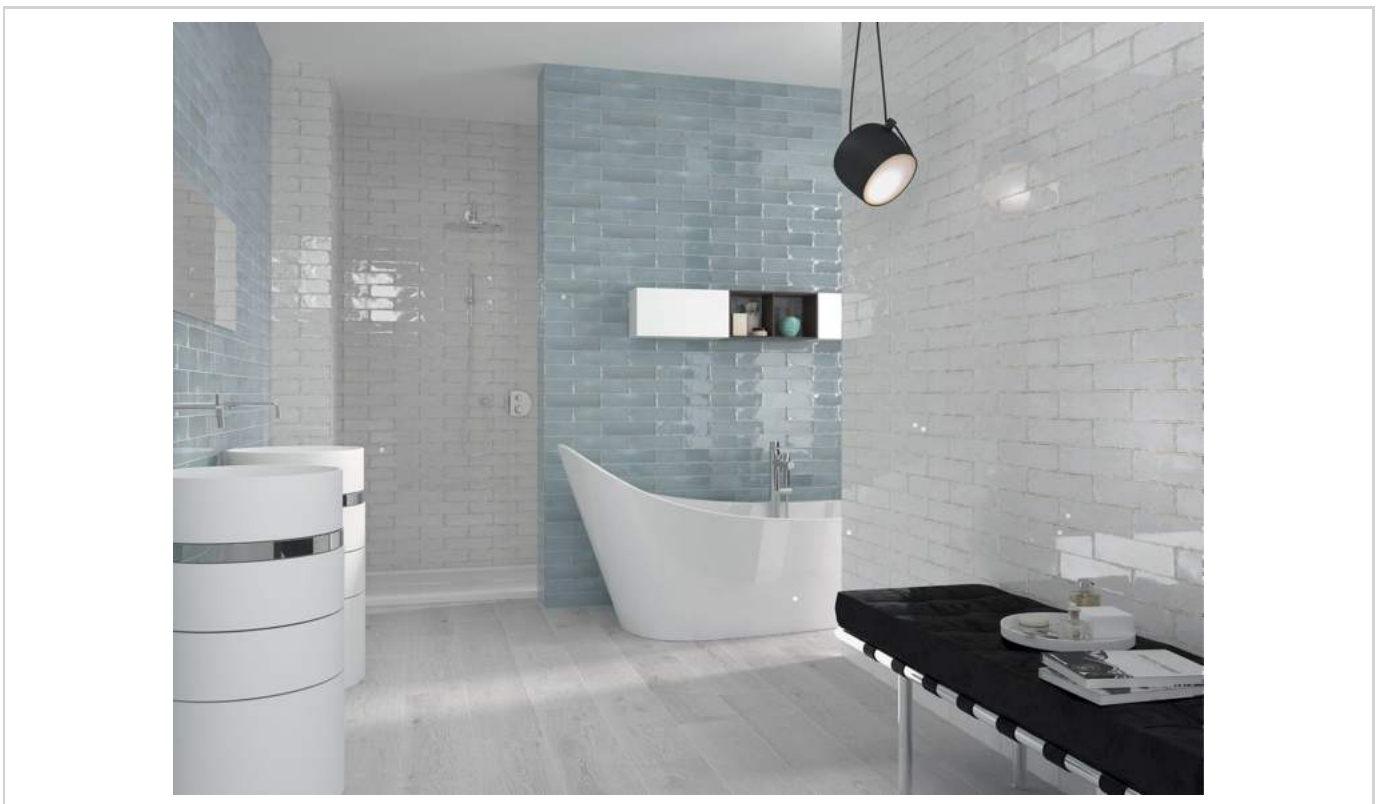

QUARTER ROUND SOUL WHITE | 1.5x30
SP.2008 | Wall | White body tiles

PHOTO GALLERY

BOARDS

EX273 SOUL 7X30 FRIOS

EX274 SOUL 7X30 CALIDOS

EX275 SOUL 15X15 FRIOS

EX300 SOUL 7.5X30 RESUMEN

PANEL MANO GRANDE