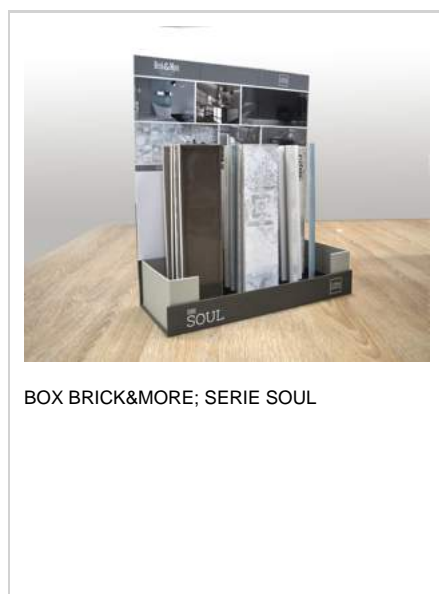

DISPLAYS

BOX BRICK&MORE; SERIE SOUL