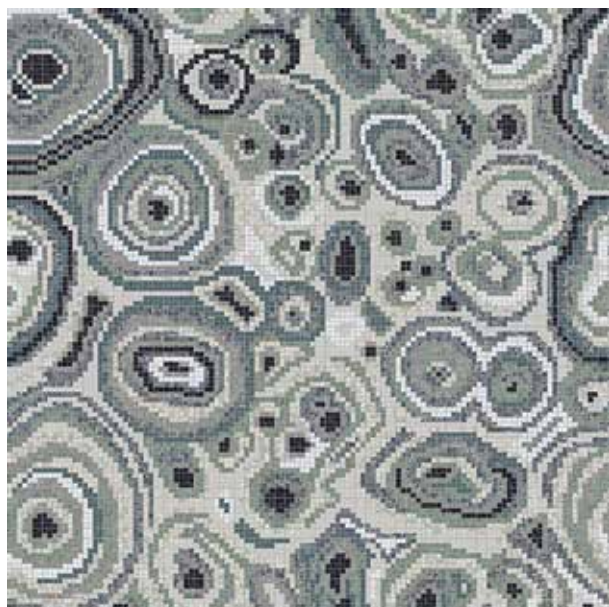

NEW MALACHITE GREY
Fillgel plus 1104 neutro base

- GM 10.32
- GM 10.33
- GM 10.37
- GM 10.77
- GM 10.86
- SM 10.01
- SM 10.35
- VTC 10.55