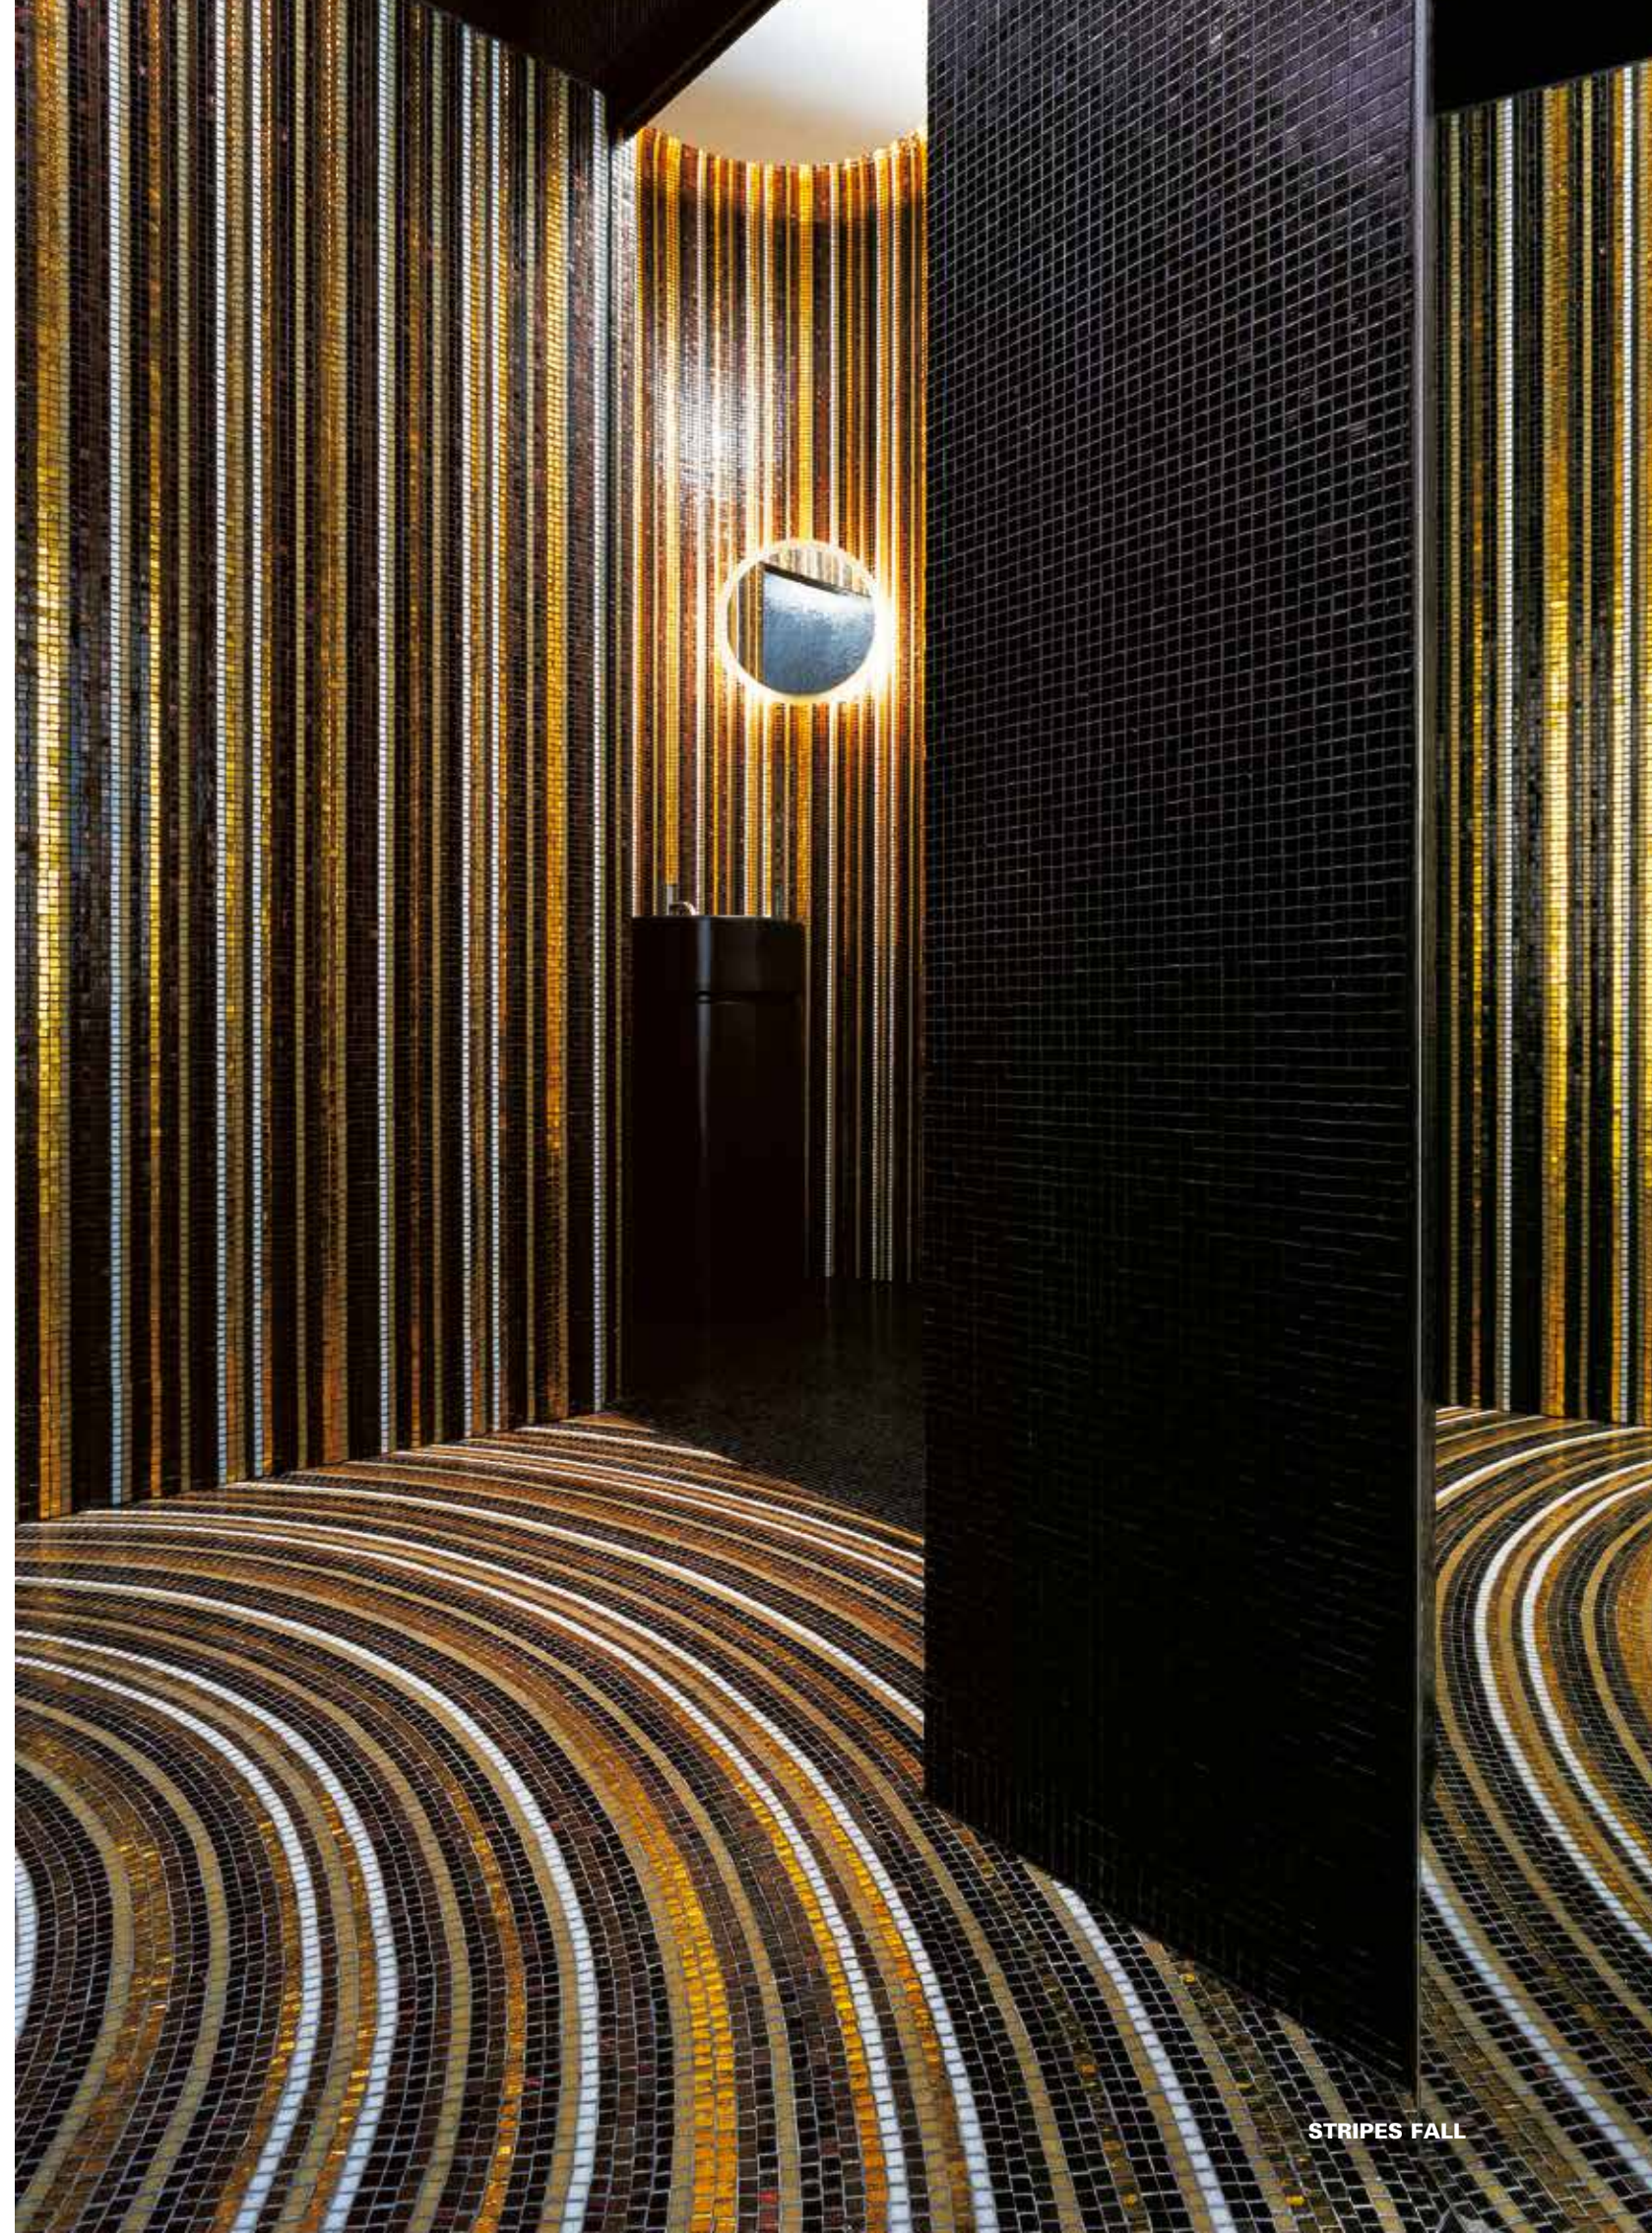

STRIPES FALL