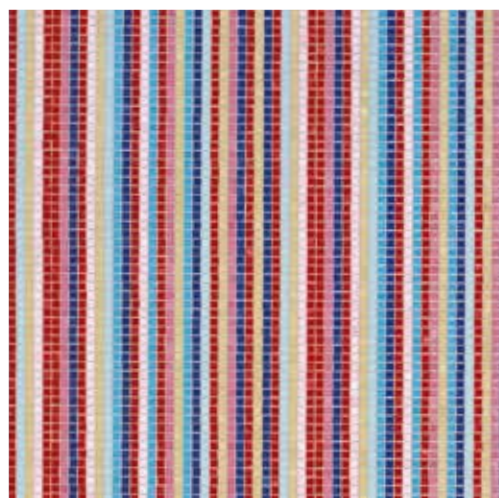

design MARCO BRAGA

32,2 cm

32,2 cm

VTC 10.04
 VTC 10.15
 VTC 10.24
 VTC 10.28
 VTC 10.38
 VTC 10.46
 VTC 10.58
 VTC 10.87
 VTC 10.97

STRIPES SPRING

Fillgel plus 1104 neutro base

10 x 10 mm

VTC 10.04
 VTC 10.15
 VTC 10.24
 VTC 10.28
 VTC 10.46
 VTC 10.80
 VTC 10.87