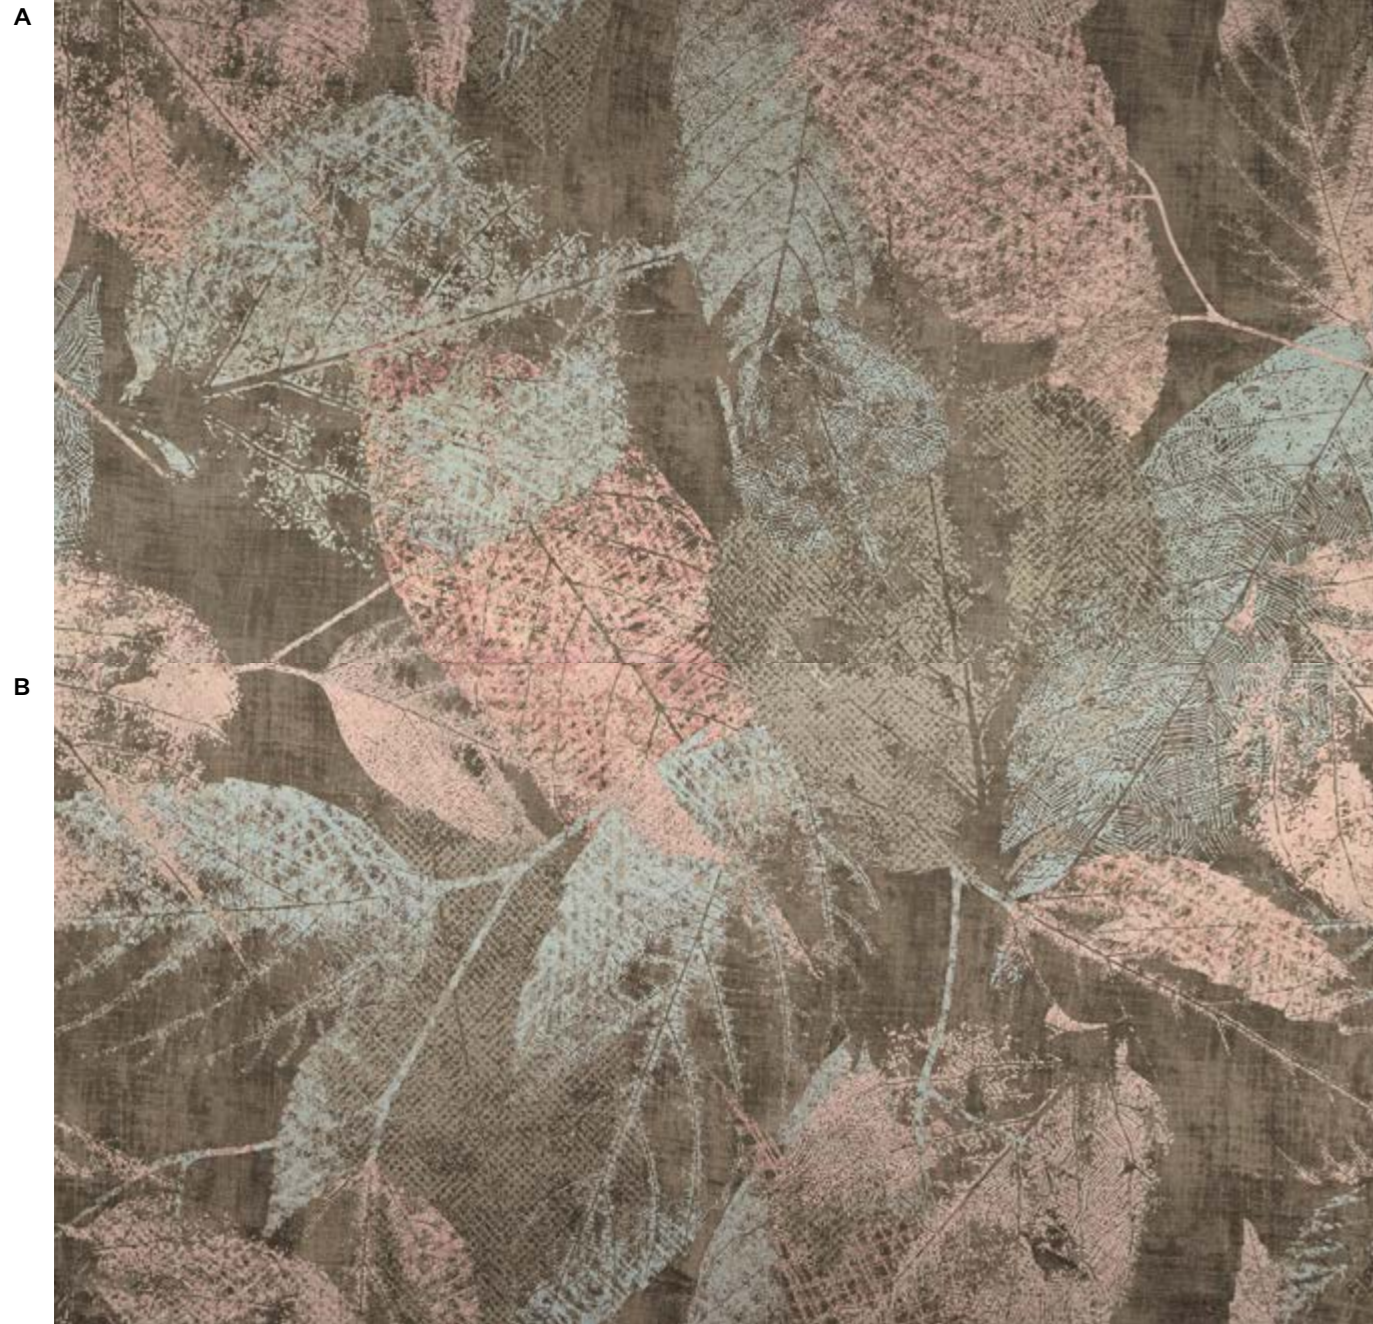

Foliage Bronze

Spessore ^{EN} Thickness:
≈6,5 mm

Fuga minima consigliata ^{EN}
Minimum recommended grout line
2mm