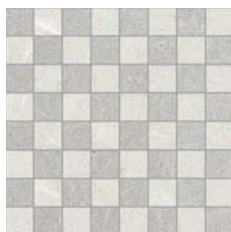

WB4012LB

Corte
Cut

Mos Nature Ash TR-35
30 x 30 cm. [PCK. 5]

TR-33
[PCK. 11]

Pencil Inox Mate
1,5 x 120 cm.

TR-31
[PCK. 8]

Pencil Inox Brillo
1,5 x 120 cm.

TR-31
[PCK. 8]

Pavimento coordinado

Coordinated floor tiles

Porcelánico
Porcelain Tiles

Polivalente
Versatile

Satinado
Satin

No Repetitivo
No Repetitive

Anti hielo
Frost proof

Rectificado
Rectified