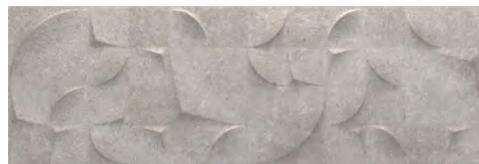

Icon Pearl
30 x 90 cm. WB3090L

Shape Icon Natural
30 x 90 cm. WB3090L

Shape Icon Pearl
30 x 90 cm. WB3090L

Veggen Queensland Natural
30 x 90 cm. WB3090L

Veggen Queensland Pearl
30 x 90 cm. WB3090L

Icon Taupe
30 x 90 cm. WB3090L

Icon Grey
30 x 90 cm. WB3090L

Shape Icon Taupe
30 x 90 cm. WB3090L

Shape Icon Grey
30 x 90 cm. WB3090L

Veggen Queensland Taupe
30 x 90 cm. WB3090L

Veggen Queensland Grey
30 x 90 cm. WB3090L

Formato / Size	Pz/Box	M ² /Box	Kg/Box	M ² /Pa	Box/Pa	Kg/Pa
30 x 90	4	1,08	20,50	51,84	48	984